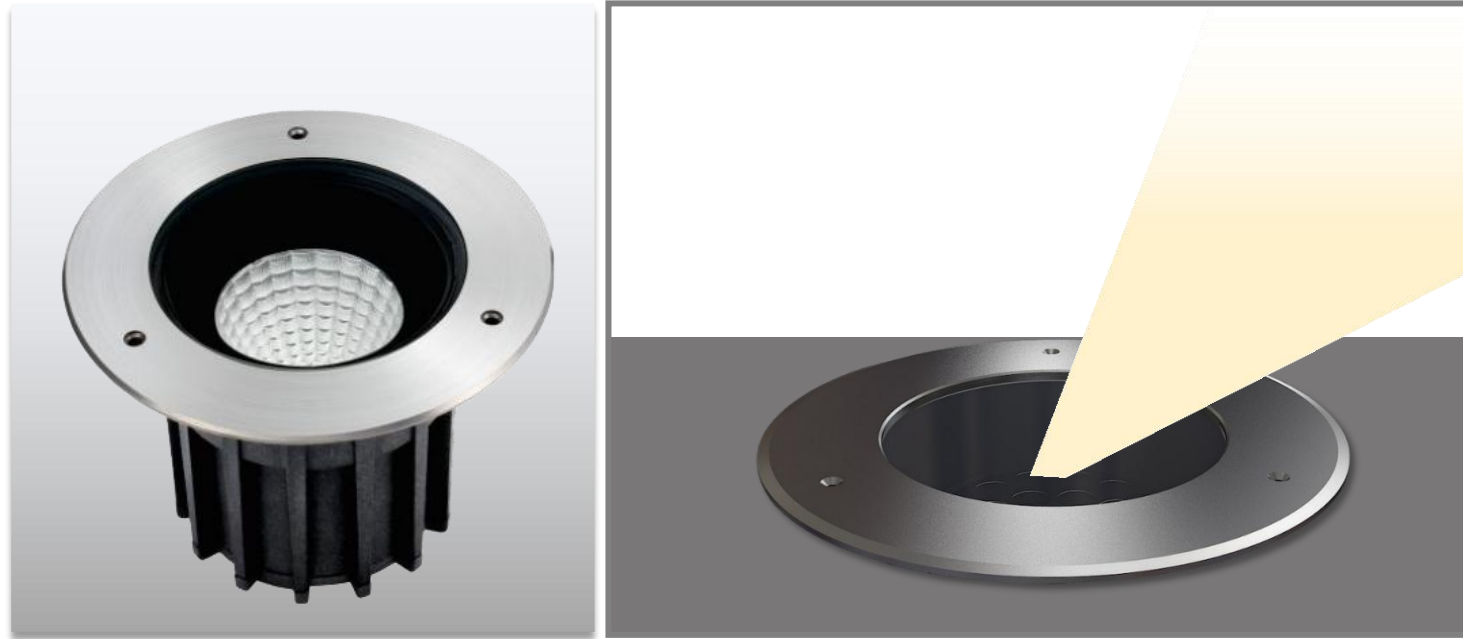

Product Code	Power	LED	Voltage	Beam Angle	Lumen	Color	IK	IP
AL-2ARF-S2	1*3W	CREE	12/24VDC 120-240VAC	20°/30°/40°	250lm	Single	08	67
AL-2ARF-S2	1*6W	CREE COB	12/24VDC 120-240VAC	20°/30°/40°	450lm	Single	08	67
AL-2ARF-S3	1*12W	CREE COB	12/24VDC 120-240VAC	20°/30°/40°	980lm	Single	08	67
AL-2ARF-S4	1*20W	CREE COB	12/24VDC 120-240VAC	20°/30°/40°	1100lm	Single	10	67
AL-2ARF-S5	1*25W	CREE COB	12/24VDC 120-240VAC	20°/30°/40°	1900lm	Single	10	67
AL-2ARF-S6	1*36W	CREE COB	12/24VDC 120-240VAC	20°/30°/40°	2600lm	Single	10	67