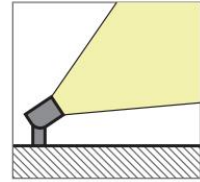

Product Code	Power	LED	Voltage	Beam Angle	Lumen	Color	IK	IP
AL-3K-S50	1*6.5W	CREE COB	12/24VDC 120-240VAC	15°/24°/36°/55°	550lm	Single	05	66