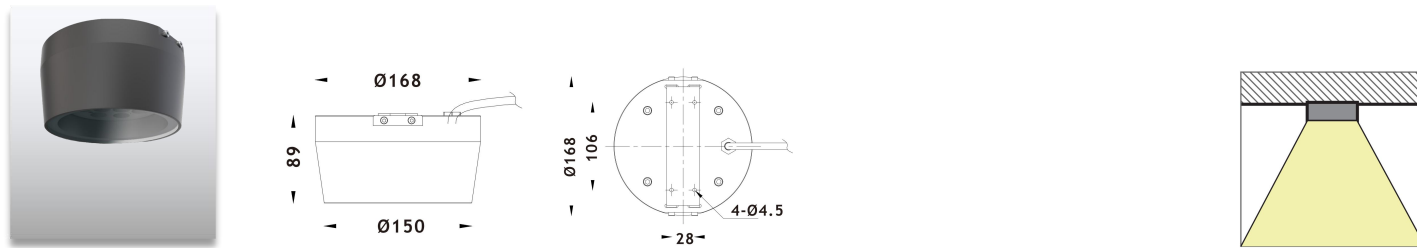

Product Code	Power	LED	Voltage	Beam Angle	Lumen	Color	IK	IP
AL-7VRB	12*2.5W	CREE/OSRAM	12/24VDC 120-240VAC	5°/10°/30°/40°/60°/90°	2100lm	Single	05	65
	1*30W	CREE COB		15°/24°/36°/60°	3000lm	Single