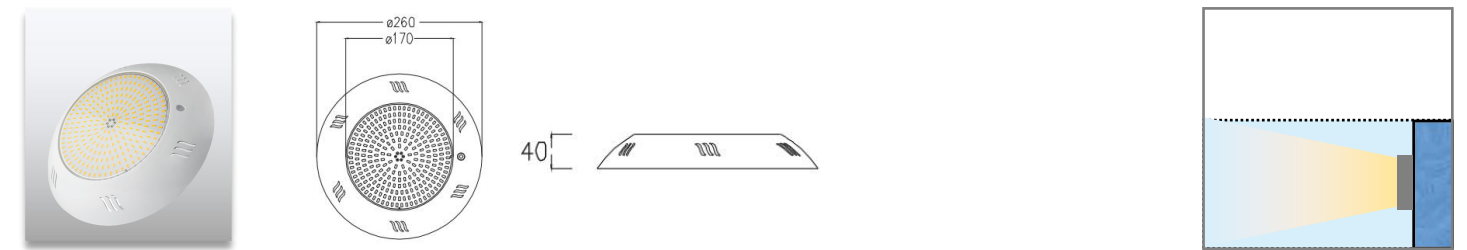

Product Code	Power	LED Qty	Voltage	Beam Angle	Lumen	Color	Diameter	IP
AL-SWRF-A260S-18W	18W	252	12VAC	120°	1837lm	3000K 6500K R/G/B/RGB	178mm	68
AL-SWRF-A260S-25W	25W	324	12VAC	120°	2509lm	3000K 6500K R/G/B/RGB	178mm	68
AL-SWRF-A260S-35W	35W	432	12VAC	120°	3549lm	3000K 6500K R/G/B/RGB	178mm	68
AL-SWRF-A260S-42W	42W	540	12VAC	120°	4350lm	3000K 6500K R/G/B/RGB	178mm	68