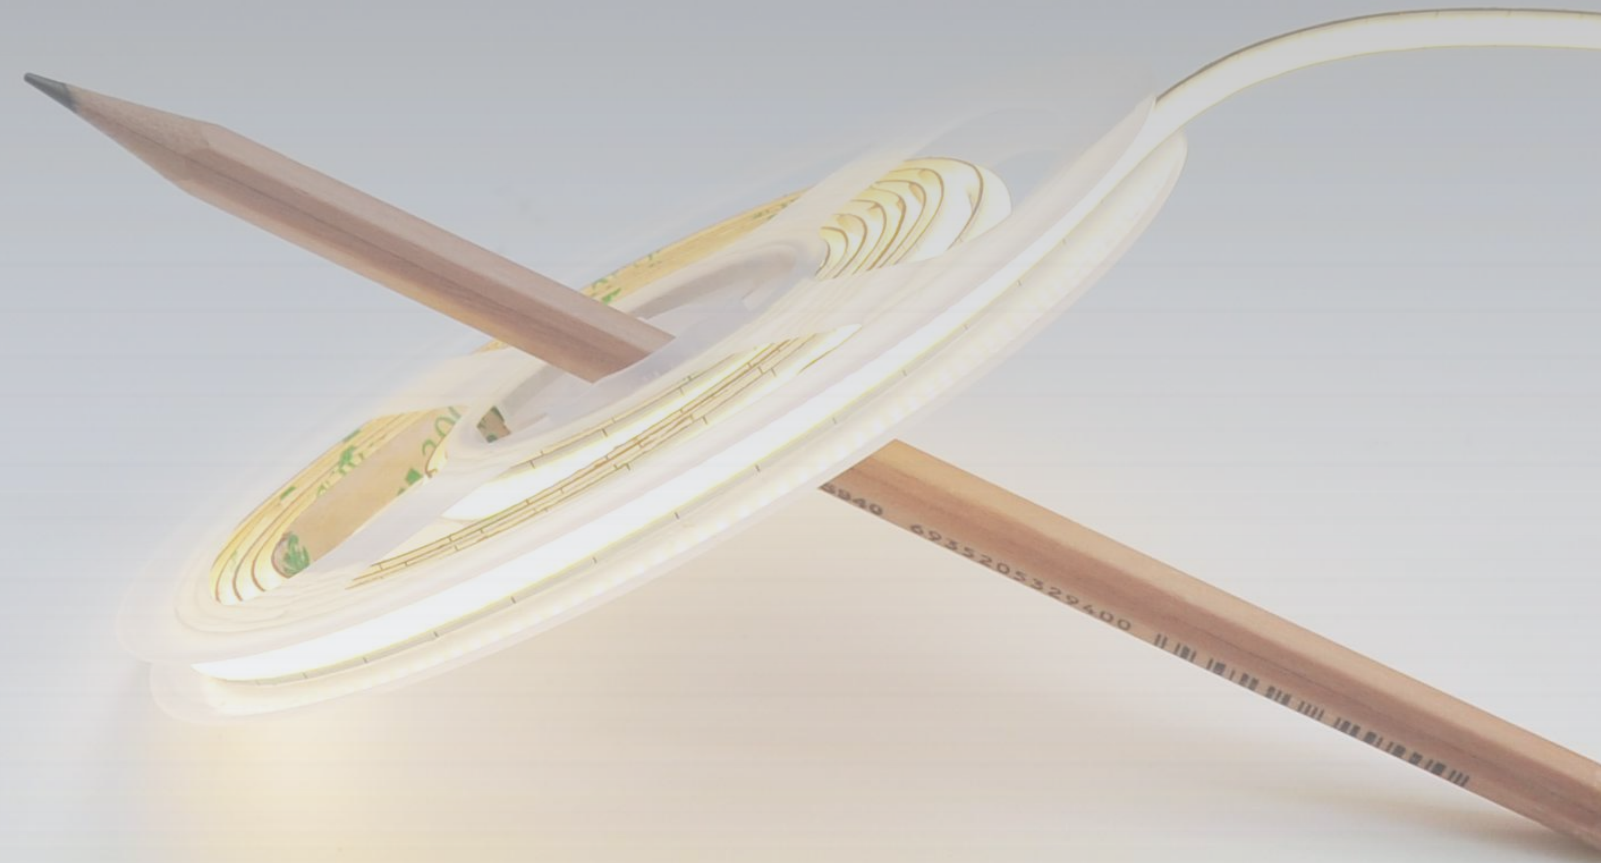

### Product Description

- Reel-to-reel PCB, no solder joints for whole reel, no more false soldering, accurate mounting length.
- Chips-on-board design, dot free even without any profiles.
- Excellent lighting with SDCM in 5-step.
- High efficiency, up to 110lm/W.
- Double layer 2oz PCB, for better flexibility, heat dissipation and voltage drop.
- IP20, IP65A, IP65B, IP67 and IP68.