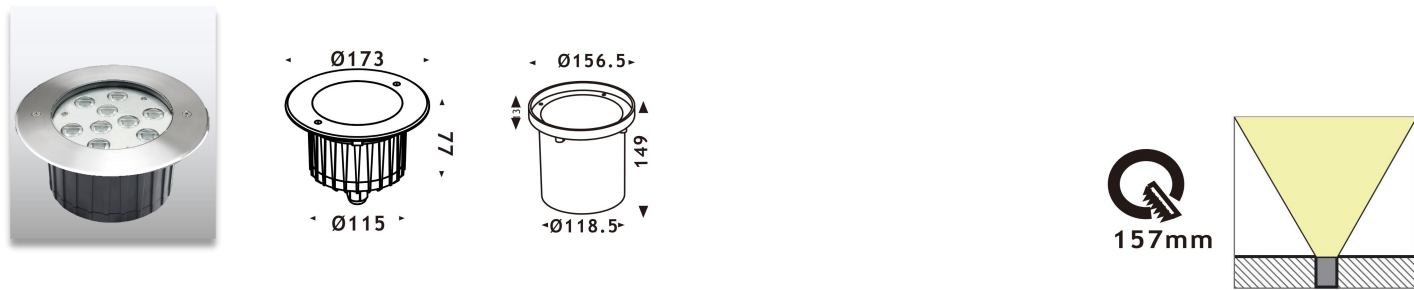

Product Code	Power	LED	Voltage	Beam Angle	Lumen	Color	IK	IP
AL-2BE-R	6*2W	CREE/OSRAM	12/24VDC 120-240VAC	10°/25°/30°/45°/60°	1080lm	Single	08	67
	6*2.5W	OSRAM	12/24VDC	12°/25°/30°/45°/60°	620lm	RGB 3in1		
	9*1.5W	CREE/OSRAM	12/24VDC 120-240VAC	25°/40°/60°/80°/10*45°/25*45	1440lm	Single		
	9*1.5W	OSRAM	12/24VDC	25°/40°/60°/80°/10*45°/25*45	1440lm	RGB		
	9*2.5W	OSRAM	12/24VDC	25°/40°/60°/80°/10*45°/25*45	690lm	RGB 3in1