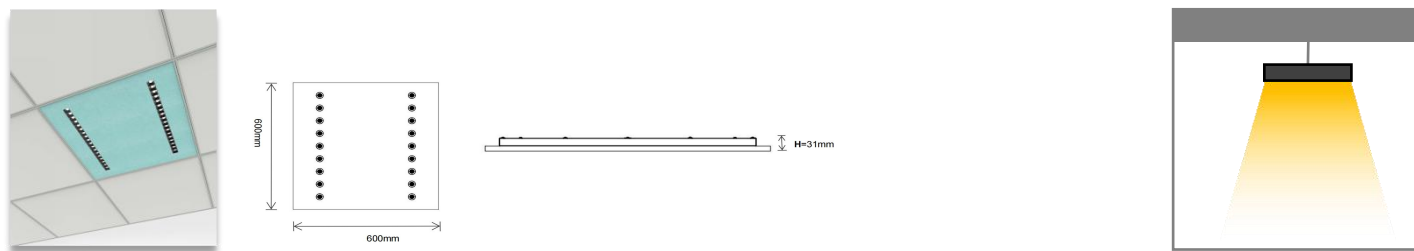

Product Code	Power	Installation	Voltage	Beam Angle	Material	UGR	Sound Absorption Coefficient
APOLLO-ASD900-CT12	55W	Suspended	200-240V	120°	Polyester + Aluminum + Silicone	<26	NRC=0.95

Product Code	Power	Installation	Voltage	Beam Angle	Material	UGR	Sound Absorption Coefficient
APOLLO-ASD900-DT12	55W	Suspended	200-240V	120°	Polyester + Aluminum + Silicone	<26	NRC=0.95