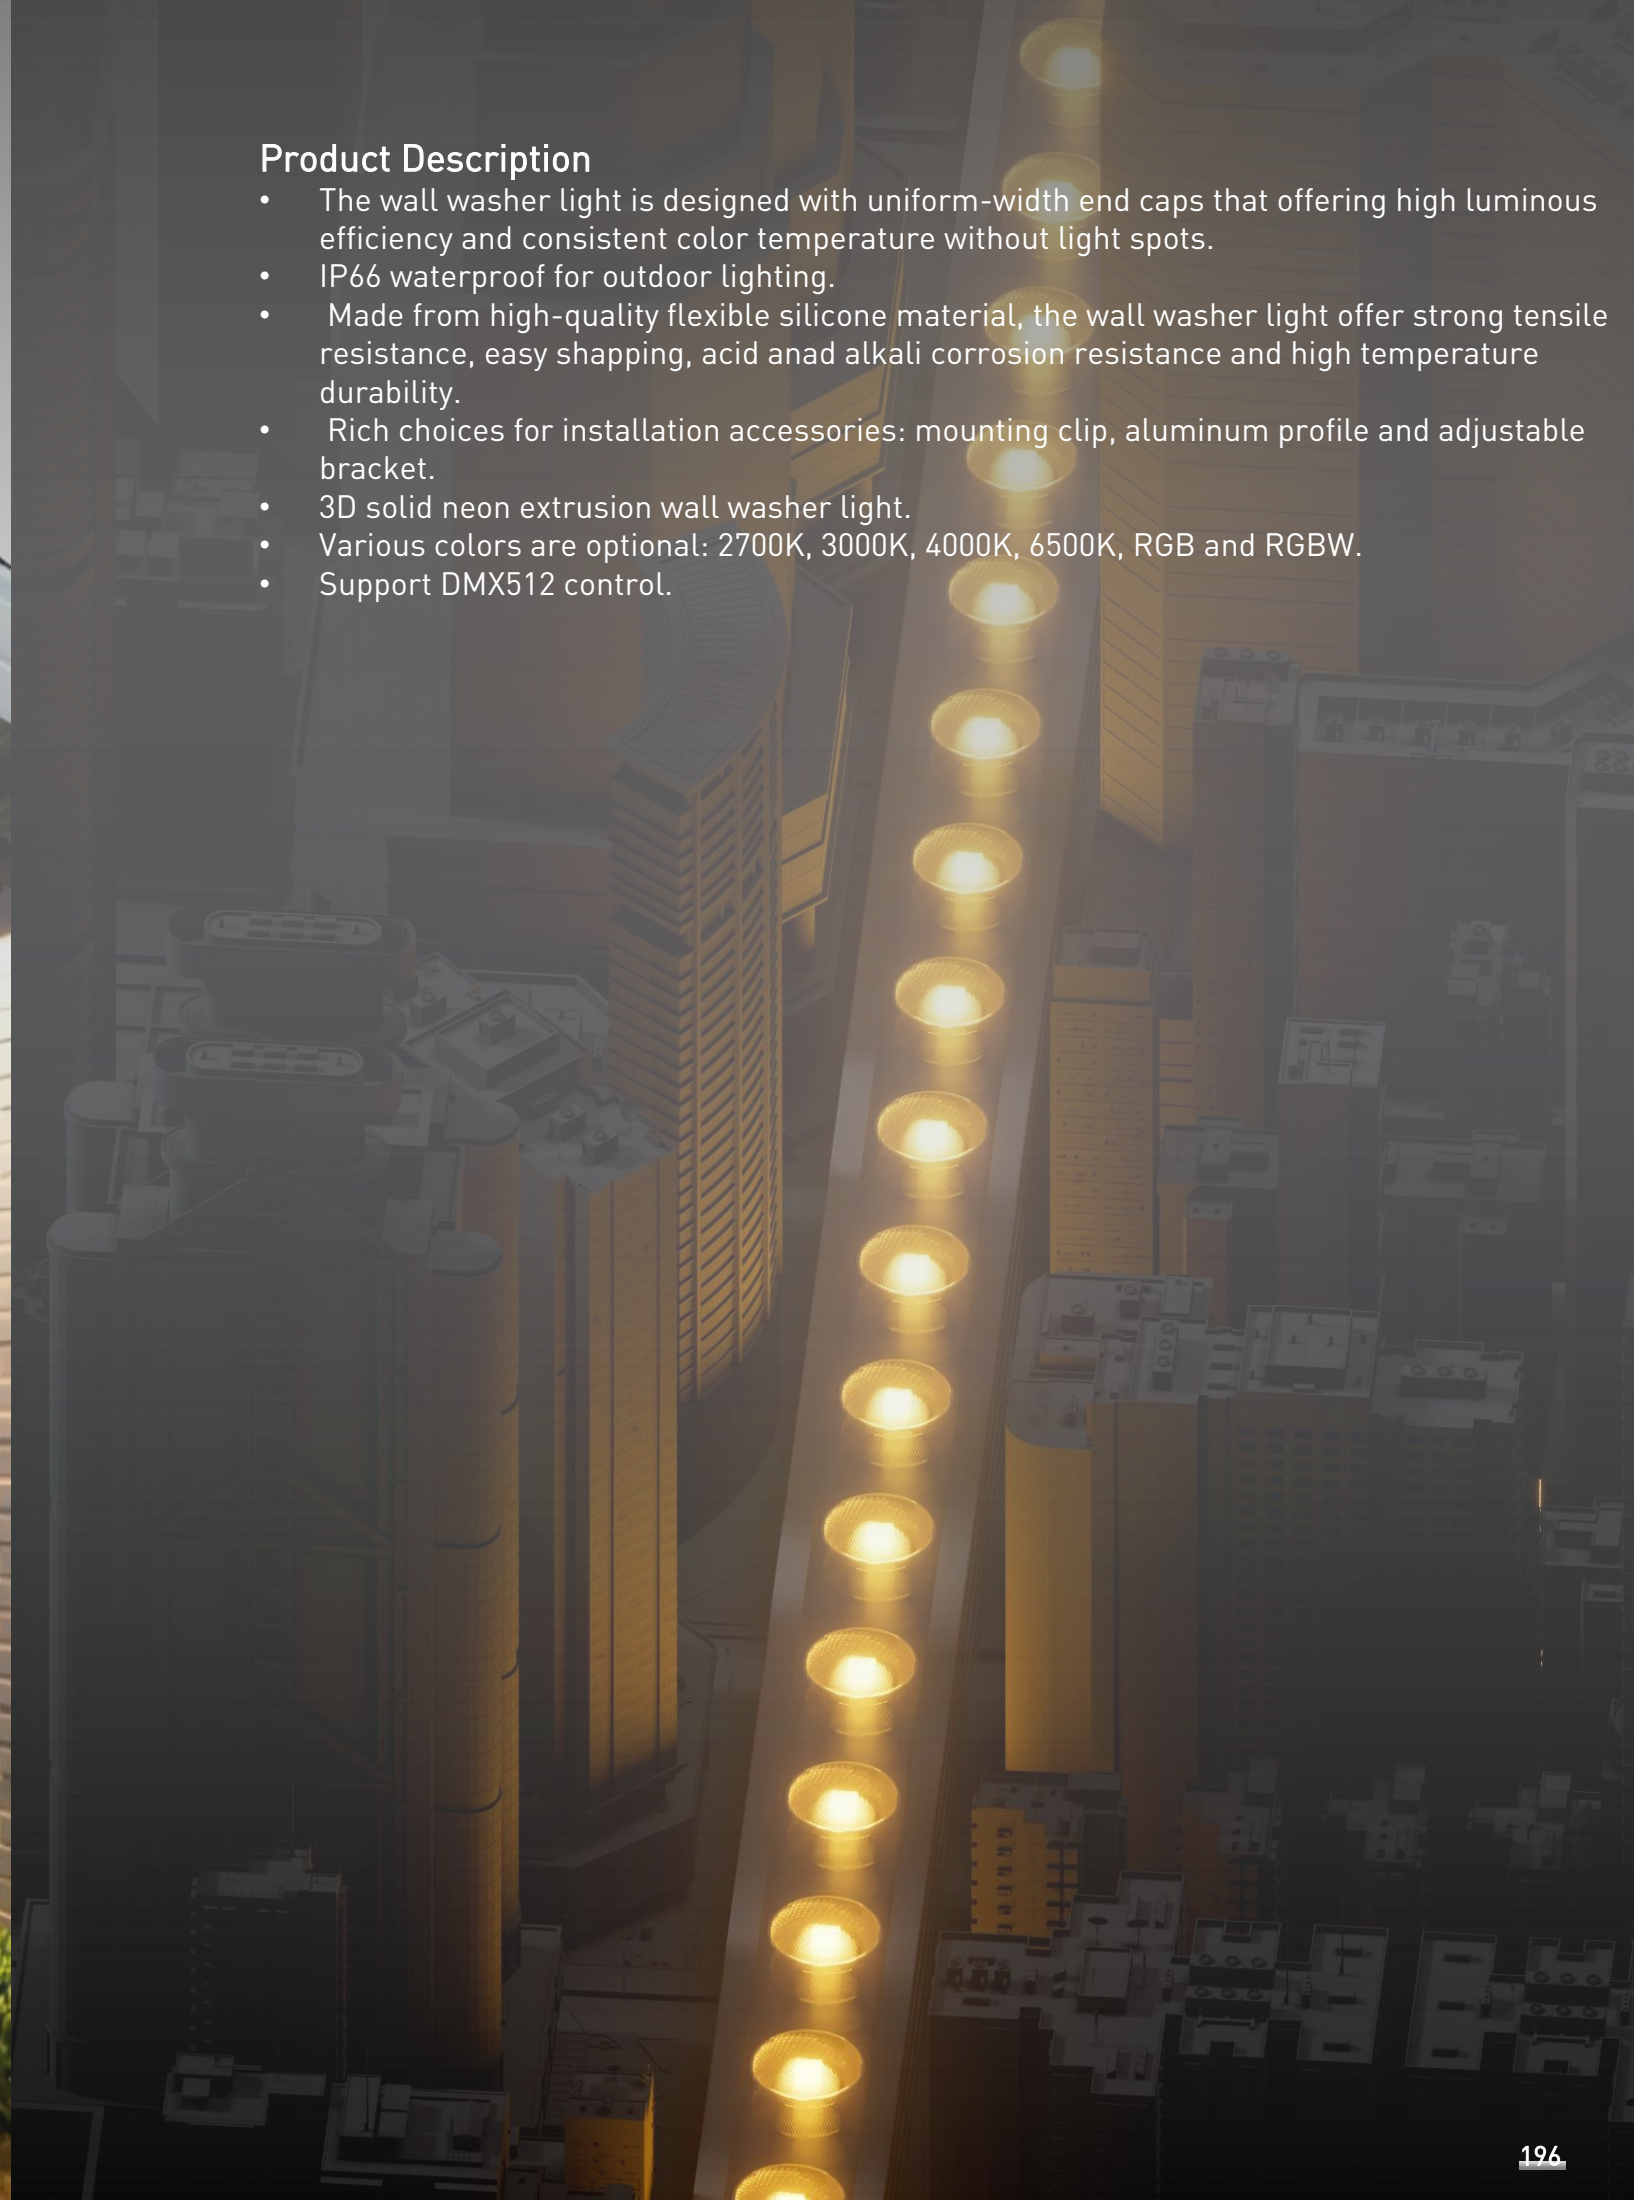

Product Description

- The wall washer light is designed with uniform-width end caps that offering high luminous efficiency and consistent color temperature without light spots.
- IP66 waterproof for outdoor lighting.
- Made from high-quality flexible silicone material, the wall washer light offer strong tensile resistance, easy shapping, acid anad alkali corrosion resistance and high temperature durability.
- Rich choices for installation accessories: mounting clip, aluminum profile and adjustable bracket.
- 3D solid neon extrusion wall washer light.
- Various colors are optional: 2700K, 3000K, 4000K, 6500K, RGB and RGBW.
- Support DMX512 control.