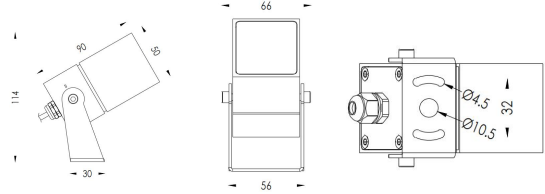

# AL-3K-S LED Flood Light

Honeycomb

Radar Circle

Stretch Film

Slanted Hood

Straight Hood

Product Code	Power	LED	Voltage	Beam Angle	Lumen	Color	IK	IP
AL-3K-S50	1*6.5W	CREE COB	12/24VDC 120-240VAC	15°/24°/36°/55°	550lm	Single	05	66