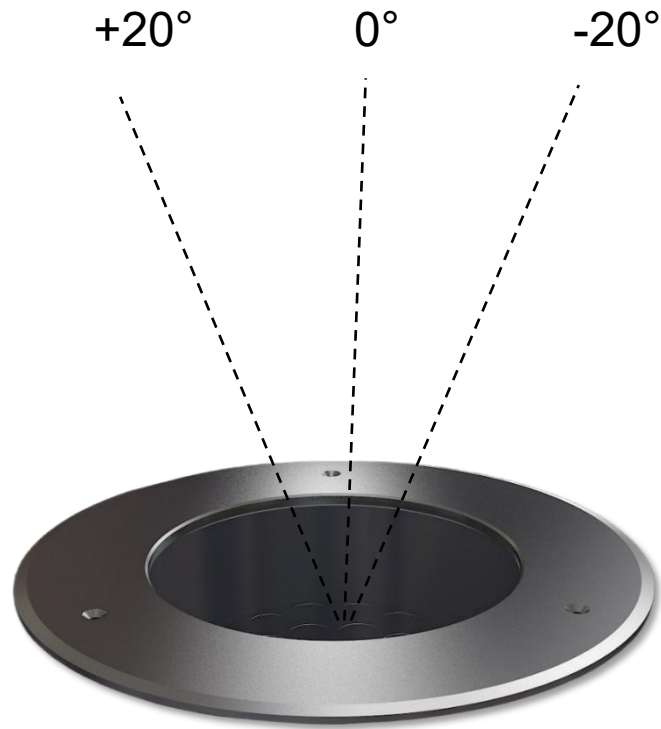

## Product Description

- IP67 for outdoor lighting applications.
- Surface cover in 316L stainless steel with Titanium plating, suitable for coastal applications.
- Body in die-casting aluminum with powder coating, durable and robust.
- Tilt angle of luminaire is adjustable, just turn knob to tilt the light distribution up to 25 degrees.
- Optical design available in versions: tilable, narrow, wide and asymmetric.
- RGBW 4in1 DMX512, Triac, 0-10V, PWM, DALI dimmable.
- IK10, over 4000kg loading capacity.
- CREE COB LED & high-power LED, high lumen output.
- Six size with power from 3W to 40W optional.
- 5 years warranty.
- CE, ROHS, UKCA certified.

Adjust the knob to tilt the light distribution up to 25 degrees.

Warm White  
3000k

Natural White  
4000k

Cool White  
6000k

Power  
-1x2W  
-1x36W

Beam Angle  
-18°/24°/38°/60°  
-10\*45°/20\*65°

LED  
-OSRAM  
-CREE