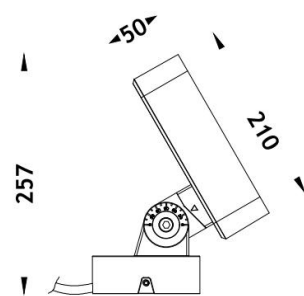

Product Code	Power	LED	Voltage	Beam Angle	Lumen	Color	IK	IP
AL-3VSA	6*4W	CREE	12/24VDC 120-240VAC	3°/8°	1320lm	Single	05	66
	12*2W	OSRAM/CREE	12/24VDC 120-240VAC	15°/25°/40°/60°	1920lm	Single		
	2*12W	CREE COB	12/24VDC 120-240VAC	18°/24°/38°/60°	2400lm	Single		
	12*2.5W	OSRAM	12/24VDC	18°/24°/38°/60°	1160lm	RGB 3in1		
	12*3.5W	OSRAM	12/24VDC	18°/24°/38°/60°	1400lm	RGBW 4in1		
AL-3VSB	12*3.5W	CREE COB	12/24VDC 120-240VAC	3°/8°	2400lm	Single	05	66
	24*2W	OSRAM/CREE	12/24VDC 120-240VAC	15°/25°/40°/60°	3200lm	Single		
	4*10W	CREE COB	12/24VDC 120-240VAC	18°/24°/38°/60°	3600lm	Single		
	24*2.5W	OSRAM	12/24VDC	18°/24°/38°/60°	2280lm	RGB 3in1		
	24*3W	OSRAM	12/24VDC	18°/24°/38°/60°	2700lm	RGBW 4in1		
AL-3VSC	18*3W	CREE COB	12/24VDC 120-240VAC	3°/8°	3240lm	Single	05	66
	36*1.5W	OSRAM/CREE	12/24VDC 120-240VAC	15°/25°/40°/60°	4320lm	Single		
	4*13W	CREE COB	12/24VDC 120-240VAC	18°/24°/38°/60°	5670lm	Single		
	36*2W	OSRAM	12/24VDC	18°/24°/38°/60°	2740lm	RGB 3in1		
	36*3W	OSRAM	12/24VDC	18°/24°/38°/60°	2100lm	RGBW 4in1