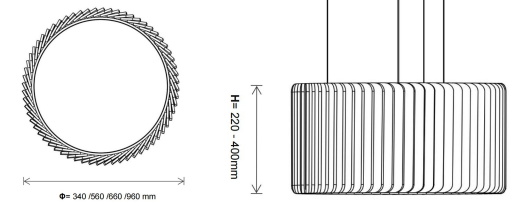

Product Code	Power	Installation	Voltage	Beam Angle	Material	Dimming	Sound Absorption Coefficient
DIANA-D330 DIANA-D560 DIANA-D660 DIANA-D960	15-80W	Suspension rope Suspension rod	200-240V 100-277V	90° 120°	Polyester + Aluminum	DALI 0-10V Triac PUSH	NRC=0.95