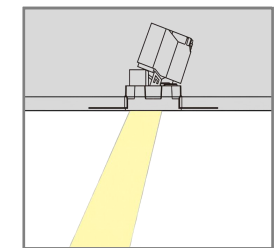

Product Code	Voltage	Color Temperature	Beam Angle	UGR	Flux	CRI	LxH(mm)	H(mm)	Cut-out(mm)
AL-SP135A-FS550-2x8W	200-240VAC	2700K-6500K	15°/24°/38°/60°	<20	1120lm	90+	130x69	90	111x55
AL-SP135A-FS750-2x18W	200-240VAC	2700K-6500K	15°/24°/38°/60°	<20	2520lm	90+	180x91	120	165x80
AL-SP135A-FS950-2x25W	200-240VAC	2700K-6500K	15°/24°/38°/60°	<20	3500lm	90+	224x100	142	210x100