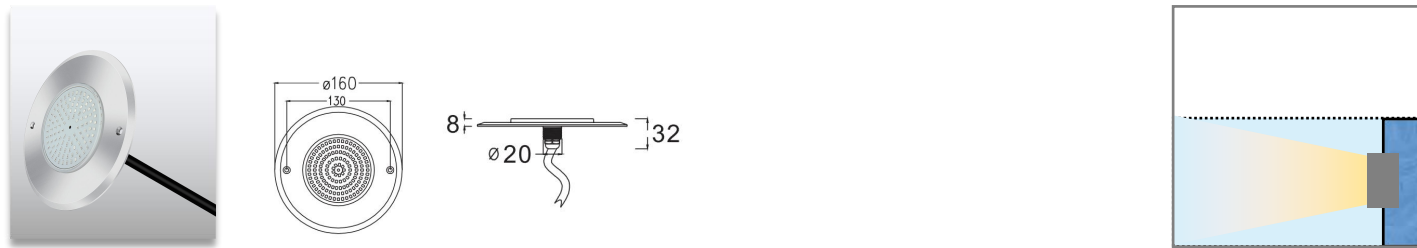

Product Code	Power	LED Qty	Voltage	Beam Angle	Lumen	Color	Thickness	IP
AL-SWT08-D160-10W	10W	108	12/24VDC	120°	1071	3000K 6500K R/G/B RGB	8mm	68