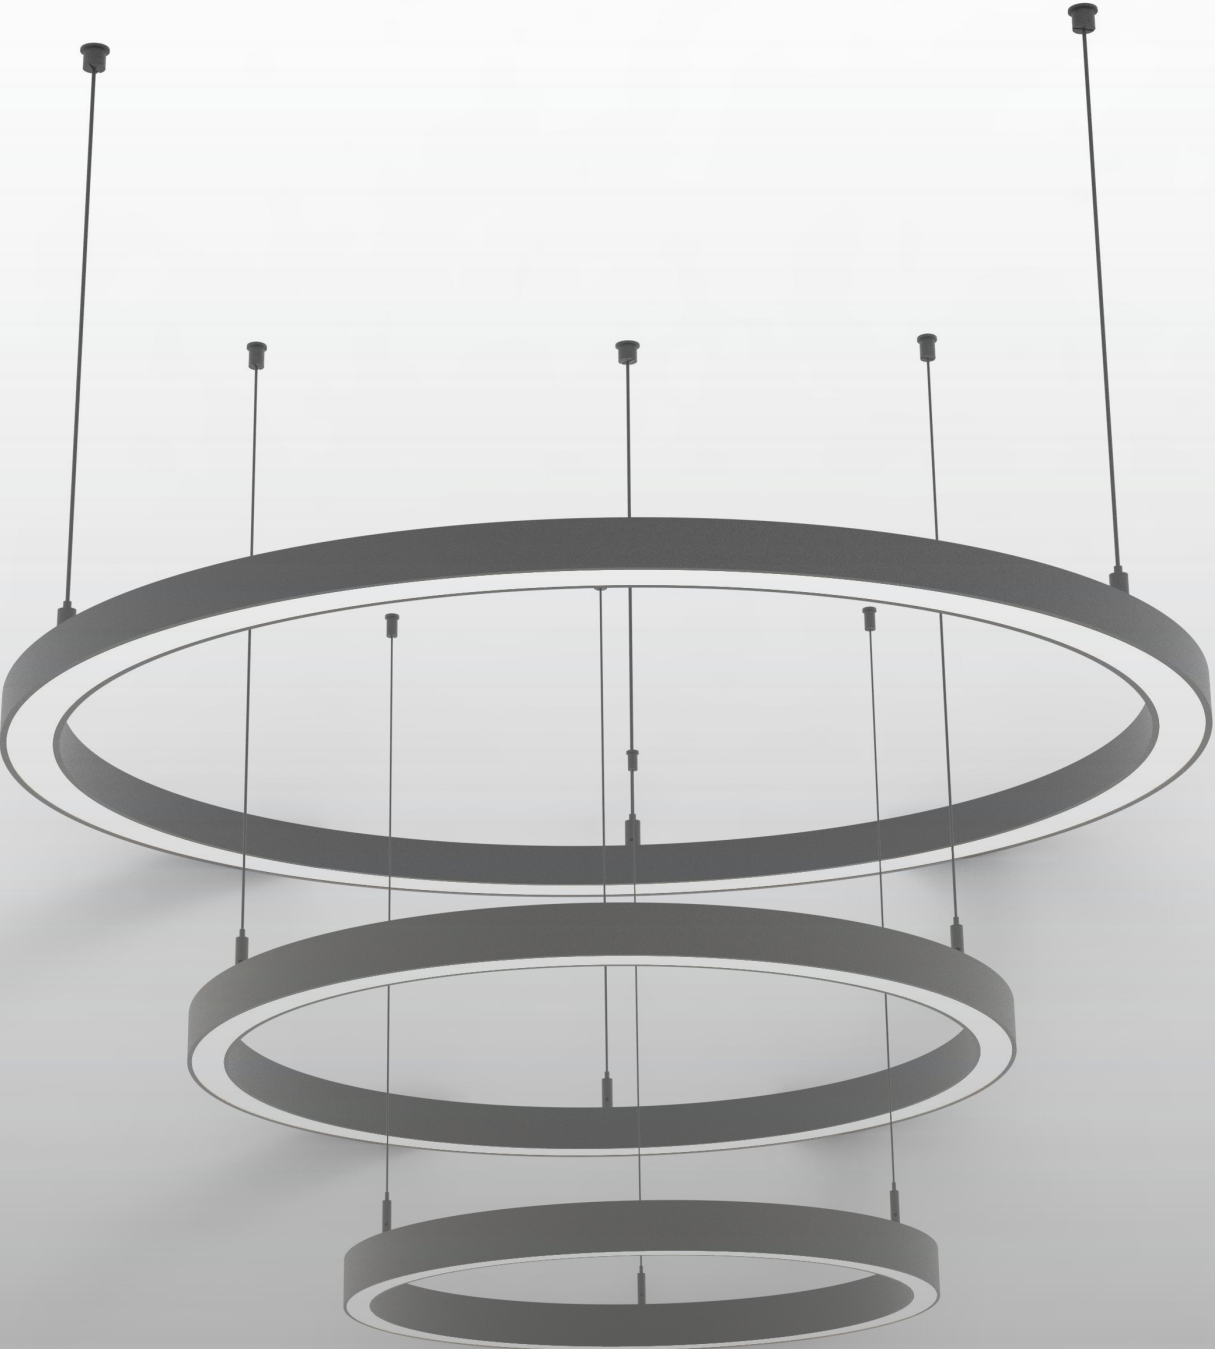

Product Description

- The linear light is an ideal choice for office lighting.
- The fixture delivers high efficiency and extraordinary lighting performance with optical lens.
- The light source provides multiple color temperature options : 2700K, 3000K, 4000K, 5700K.
- The extruded aluminum housing is available in a range of finishes.
- We have optimized the position of the LEDs so that the fixture can delivery an uniform light and extraordinary anti-glare lighting effect.