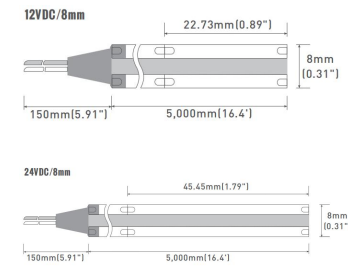

Product Code	Voltage	Color	Watts	LEDs/Meter	Lumen	Efficiency	Pitch	CRI	Width
AL-SLCOBXX-PR528V108	12VDC	2200K 2700K 3000K 4000K 5000K 6500K	10W	528	1100	110	22.73mm	80 90	8mm
AL-SLCOBXX-PR528V208	24VDC	2200K 2700K 3000K 4000K 5000K 6500K	10W	528	1100	110	45.45mm	80 90	8mm