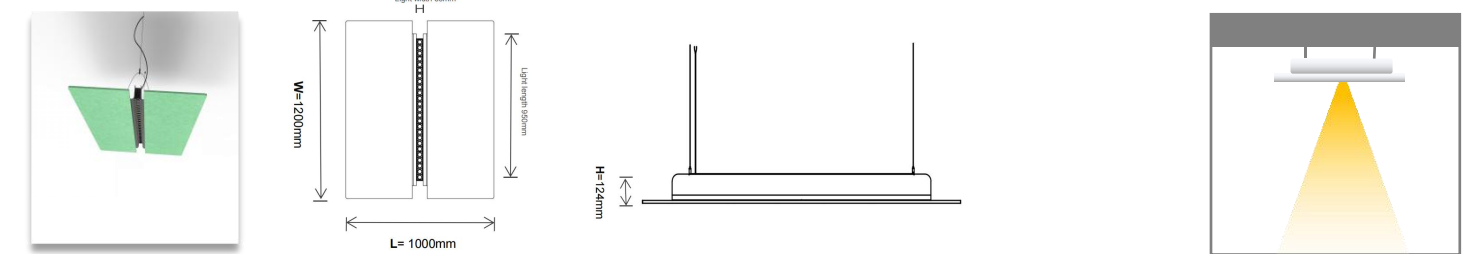

Product Code	Power	Installation	Voltage	Beam Angle	Material	UGR	Sound Absorption Coefficient
SELEN-TS1200-BT12	36W	Suspended	200-240V	38° 50°	Polyester + Aluminum + IRON +PC	<16	NRC=0.85