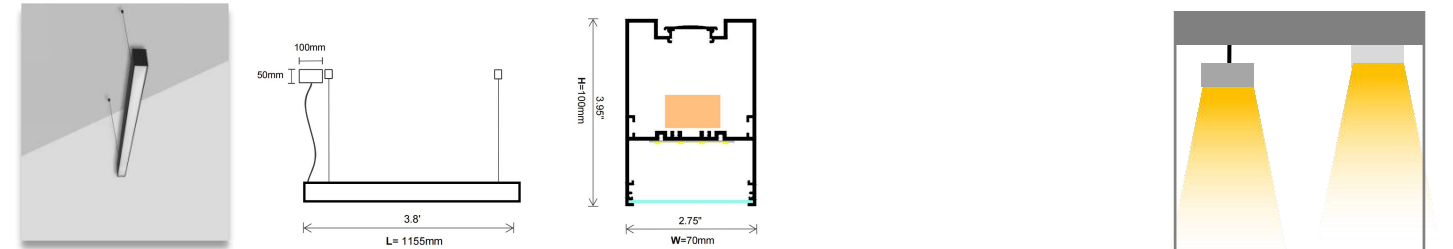

Product Code	Power	Installation	Voltage	Beam Angle	Optic	Lumen	UGR
STLAR-L70100-BL	45W	Suspended Surface	200-240V 100-277V	90°	Blade Louver	2660-2800lm	UGR<19