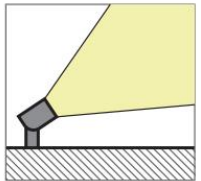

Product Code	Power	LED	Voltage	Beam Angle	Lumen	Color	IK	IP
AL-3K-S100	1*23W	CREE COB	12/24VDC 120-240VAC	15°/24°/36°/55°	1800lm	Single	05	66