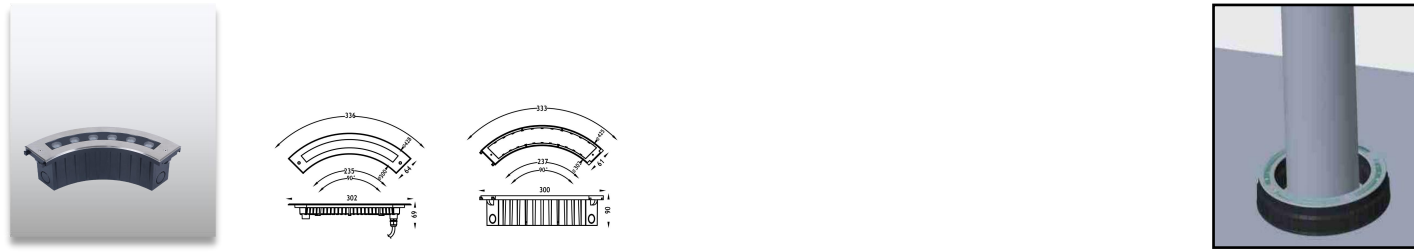

## Product Description

- IP67 for outdoor lighting.
- Linear shape, perfect for road and outline lighting.
- Surface cover in S316 stainless steel, suitable for costal lighting applications.
- Various size optional.
- Professional optical accessories.
- RGBW 4in1 DMX512, Triac, PWM, 0-10V, DALI dimmable.
- Housing in die-casting aluminum, durable and robust.
- Various light source optional: COB LED, high-power LED, SMD LED.
- 5 years warranty.
- CE, ROHS, UKCA certified.