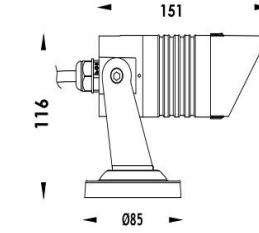

Product Code	Power	LED	Voltage	Beam Angle	Lumen	Color	IK	IP
AL-3SA	1*4W	OSRAM/CREE	12/24VDC 120-240VAC	5°/8°/10°/30°/40°/60°	380lm	Single	04	65
	1*6W	CREE COB	12/24VDC 120-240VAC	15°/24°/36°/60°	465lm	Single		
	1*3W	OSRAM	12/24VDC	20°/30°/40°/60°	60lm	RGB 3in1		
	1*4W	OSRAM	12/24VDC	20°/30°/40°/60°	80lm	RGBW 4in1		
AL-3SB	3*4W	OSRAM/CREE	12/24VDC 120-240VAC	5°/8°/10°/30°/40°/60°	960lm	Single	04	65
	1*12W	CREE COB	12/24VDC 120-240VAC	15°/24°/36°/60°	1260lm	Single		
	3*2.5W	OSRAM	12/24VDC	20°/30°/40°/60°	220lm	RGB 3in1		
	3*3.5W	OSRAM	12/24VDC	20°/30°/40°/60°	260lm	RGBW 4in1		
AL-3SC	4*4W	OSRAM/CREE	12/24VDC 120-240VAC	5°/8°/10°/30°/40°/60°	1280lm	Single	04	65
	1*16W	CREE COB	12/24VDC 120-240VAC	15°/24°/36°/60°	1840lm	Single		
	4*2.5W	OSRAM	12/24VDC	20°/30°/40°/60°	250lm	RGB 3in1		
	4*3.5W	OSRAM	12/24VDC	20°/30°/40°/60°	350lm	RGBW 4in1		

Product Code	Power	LED	Voltage	Beam Angle	Lumen	Color	IK	IP
AL-3SAH	1*4W	OSRAM/CREE	12/24VDC 120-240VAC	5°/8°/10°/30°/40°/60°	380lm	Single	04	65
	1*6W	CREE COB	12/24VDC 120-240VAC	15°/24°/36°/60°	465lm	Single		
	1*3W	OSRAM	12/24VDC	20°/30°/40°/60°	60lm	RGB 3in1		
	1*4W	OSRAM	12/24VDC	20°/30°/40°/60°	80lm	RGBW 4in1		
AL-3SBH	3*4W	OSRAM/CREE	12/24VDC 120-240VAC	5°/8°/10°/30°/40°/60°	960lm	Single	04	65
	1*12W	CREE COB	12/24VDC 120-240VAC	15°/24°/36°/60°	1260lm	Single		
	3*2.5W	OSRAM	12/24VDC	20°/30°/40°/60°	220lm	RGB 3in1		
	3*3.5W	OSRAM	12/24VDC	20°/30°/40°/60°	260lm	RGBW 4in1		
AL-3SCH	4*4W	OSRAM/CREE	12/24VDC 120-240VAC	5°/8°/10°/30°/40°/60°	1280lm	Single	04	65
	1*16W	CREE COB	12/24VDC 120-240VAC	15°/24°/36°/60°	1840lm	Single		
	4*2.5W	OSRAM	12/24VDC	20°/30°/40°/60°	250lm	RGB 3in1		
	4*3.5W	OSRAM	12/24VDC	20°/30°/40°/60°	350lm	RGBW 4in1