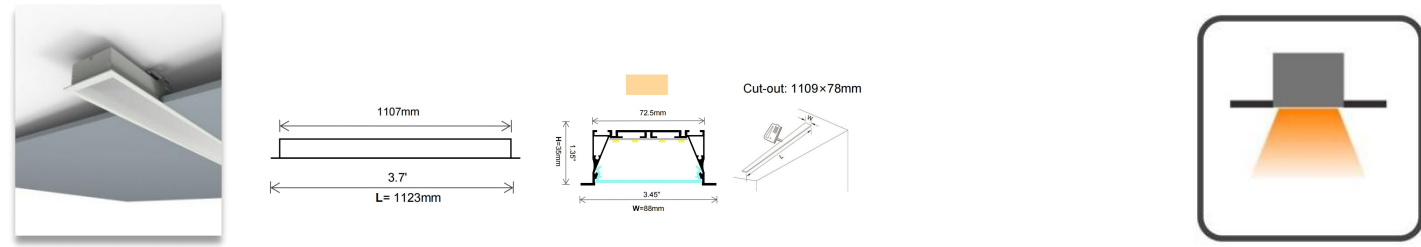

ASTRO Linear Light

ORB Linear Light

Product Code	Power	Installation	Voltage	Beam Angle	Optic	Lumen	UGR
ASTRO-L8835-MP	28W	Recessed	200-240V 100-277V	90°	Microprismatic	2520-2660lm	UGR<23

Product Code	Power	Installation	Voltage	Beam Angle	Optic	Lumen	UGR
ASTRO-L8835-LN	28W	Recessed	200-240V 100-277V	50°	Lens	2800-2940lm	UGR<19