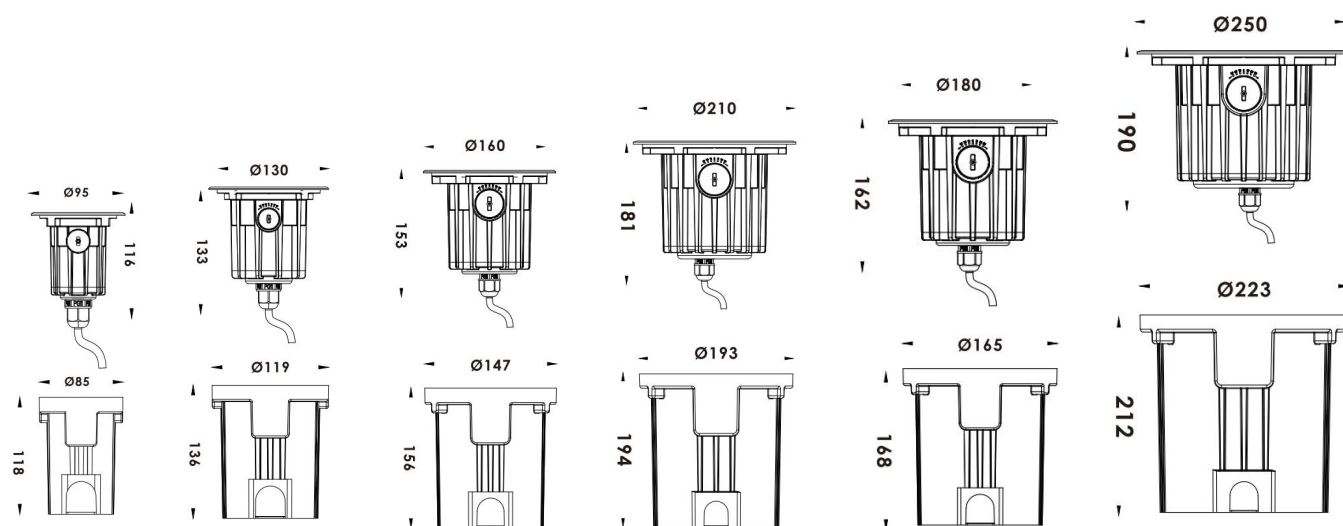

Product Code	Power	LED	Voltage	Beam Angle	Lumen	Color	IK	IP
AL-2AAB-S1	1*2W	OSRAM/CREE	12/24VDC 120-240VAC	5°/8°/15°/25°/40°/60°/10°*45°/20°*65° 12°/25°/40°/60° 12°/25°/40°/60°	157lm	Single RGB 3in1 RGBW 4in1	08	67
	1*3W	OSRAM	12/24VDC		60lm			
	1*4W	OSRAM	12/24VDC		80lm			
AL-2AAB-S2	2*3W	CREE	12/24VDC 120-240VAC	15°/25°/40°/60°/10°*45°/20°*65° 3°/8° 18°/24°/38°/60° 18°/24°/38°/60°	465lm	Single Single RGB 3in1 RGBW 4in1	08	67
	3*2W	CREE/OSRAM	12/24VDC 120-240VAC		465lm			
	2*3W	OSRAM	12/24VDC		135lm			
	2*4W	OSRAM	12/24VDC		182lm			
AL-2AAB-S3	4*3W	CREE	12/24VDC 120-240VAC	15°/25°/40°/60°/10°*45°/20°*65° 3°/8° 18°/24°/38°/60° 18°/24°/38°/60°	920lm	Single Single RGB 3in1 RGBW 4in1	08	67
	6*2W	CREE/OSRAM	12/24VDC 120-240VAC		920lm			
	4*2.5W	OSRAM	12/24VDC		250lm			
	4*3.5W	OSRAM	12/24VDC		430lm			
AL-2AAB-S4	6*3W	CREE	12/24VDC 120-240VAC	15°/25°/40°/60°/10°*45°/20°*65° 3°/8° 18°/24°/38°/60° 18°/24°/38°/60°	1310lm	Single Single RGB 3in1 RGBW 4in1	10	67
	9*2W	CREE/OSRAM	12/24VDC 120-240VAC		1310lm			
	6*2.5W	OSRAM	12/24VDC		425lm			
	6*3.5W	OSRAM	12/24VDC		568lm			
AL-2AAB-S5	9*3W	CREE	12/24VDC 120-240VAC	15°/25°/40°/60°/10°*45°/20°*65° 3°/8° 18°/24°/38°/60° 18°/24°/38°/60°	1800lm	Single Single RGB 3in1 RGBW 4in1	10	67
	12*2W	CREE/OSRAM	12/24VDC 120-240VAC		1800lm			
	9*2.5W	OSRAM	12/24VDC		730lm			
AL-2AAB-S6	9*3W	CREE	12/24VDC 120-240VAC	15°/25°/40°/60°/10°*45°/20°*65° 3°/8° 18°/24°/38°/60° 18°/24°/38°/60°	2800lm	Single Single RGB 3in1 RGBW 4in1	10	67
	18*2W	CREE/OSRAM	12/24VDC 120-240VAC		2800lm			
	12*2.5W	OSRAM	12/24VDC		1100lm