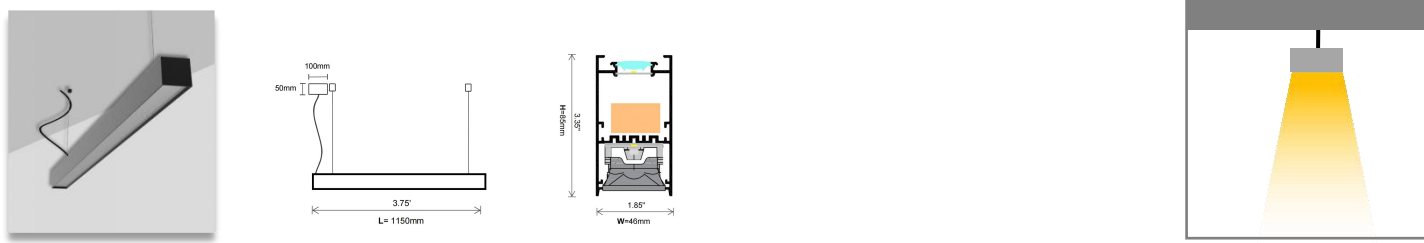

Product Code	Power	Installation	Voltage	Beam Angle	Optic	Lumen	UGR
SLIM-L4685-LN	30W	Suspended	200-240V 100-277V	38°	Lens	3150-3300lm	UGR<9

Product Code	Power	Installation	Voltage	Beam Angle	Optic	Lumen	UGR
STLAR-L8085-MP	45W	Suspended Surface	200-240V 100-277V	90°	Microprismatic	3780-3960lm	UGR<19