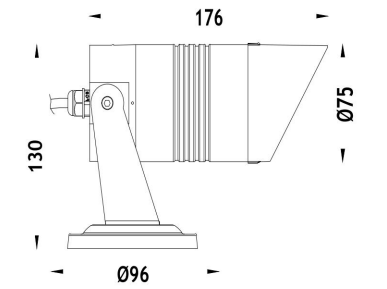

Product Code	Power	LED	Voltage	Beam Angle	Lumen	Color	IK	IP
AL-3SA	1*4W	OSRAM/CREE	12/24VDC 120-240VAC	5°/8°/10°/30°/40°/60°	380lm	Single	04	65
	1*6W	CREE COB	12/24VDC 120-240VAC	15°/24°/36°/60°	465lm	Single		
	1*3W	OSRAM	12/24VDC	20°/30°/40°/60°	60lm	RGB 3in1		
	1*4W	OSRAM	12/24VDC	20°/30°/40°/60°	80lm	RGBW 4in1		
AL-3SB	3*4W	OSRAM/CREE	12/24VDC 120-240VAC	5°/8°/10°/30°/40°/60°	960lm	Single	04	65
	1*12W	CREE COB	12/24VDC 120-240VAC	15°/24°/36°/60°	1260lm	Single		
	3*2.5W	OSRAM	12/24VDC	20°/30°/40°/60°	220lm	RGB 3in1		
	3*3.5W	OSRAM	12/24VDC	20°/30°/40°/60°	260lm	RGBW 4in1		
AL-3SC	4*4W	OSRAM/CREE	12/24VDC 120-240VAC	5°/8°/10°/30°/40°/60°	1280lm	Single	04	65
	1*16W	CREE COB	12/24VDC 120-240VAC	15°/24°/36°/60°	1840lm	Single		
	4*2.5W	OSRAM	12/24VDC	20°/30°/40°/60°	250lm	RGB 3in1		
	4*3.5W	OSRAM	12/24VDC	20°/30°/40°/60°	350lm	RGBW 4in1		

Product Code	Power	LED	Voltage	Beam Angle	Lumen	Color	IK	IP
AL-3SAH	1*4W	OSRAM/CREE	12/24VDC 120-240VAC	5°/8°/10°/30°/40°/60°	380lm	Single	04	65
	1*6W	CREE COB	12/24VDC 120-240VAC	15°/24°/36°/60°	465lm	Single		
	1*3W	OSRAM	12/24VDC	20°/30°/40°/60°	60lm	RGB 3in1		
	1*4W	OSRAM	12/24VDC	20°/30°/40°/60°	80lm	RGBW 4in1		
AL-3SBH	3*4W	OSRAM/CREE	12/24VDC 120-240VAC	5°/8°/10°/30°/40°/60°	960lm	Single	04	65
	1*12W	CREE COB	12/24VDC 120-240VAC	15°/24°/36°/60°	1260lm	Single		
	3*2.5W	OSRAM	12/24VDC	20°/30°/40°/60°	220lm	RGB 3in1		
	3*3.5W	OSRAM	12/24VDC	20°/30°/40°/60°	260lm	RGBW 4in1		
AL-3SCH	4*4W	OSRAM/CREE	12/24VDC 120-240VAC	5°/8°/10°/30°/40°/60°	1280lm	Single	04	65
	1*16W	CREE COB	12/24VDC 120-240VAC	15°/24°/36°/60°	1840lm	Single		
	4*2.5W	OSRAM	12/24VDC	20°/30°/40°/60°	250lm	RGB 3in1		
	4*3.5W	OSRAM	12/24VDC	20°/30°/40°/60°	350lm	RGBW 4in1