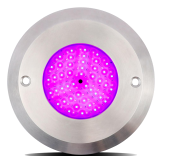

IP68 Swimming Pool Light 171-178