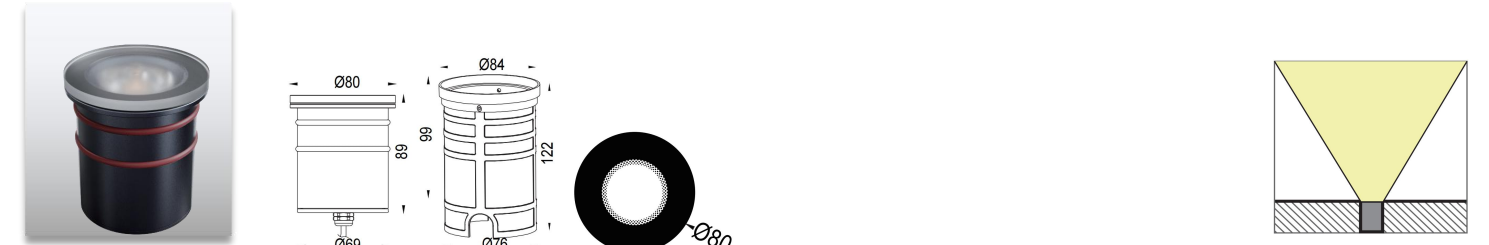

Product Code	Power	LED	Voltage	Beam Angle	Lumen	Color	IK	IP
AL-2C-C80	1*10W	CREE COB	12/24VDC 120-240VAC	12°/24°/36°/55°	900lm	Single	08	67