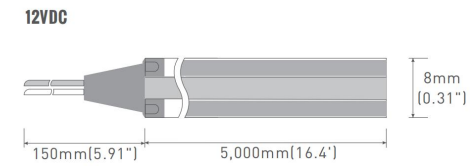

Product Code	Voltage	Color	Watts	LEDs/Meter	Lumen	Efficiency	Free Cut	CRI	Width
AL-SLCOB80-FC528V108	12VDC	2200K 2700K 3000K 4000K 5000K 6500K	10W	528	980	98	Yes	80	8mm
AL-SLCOB90-FC528V108	12VDC	2200K 2700K 3000K 4000K 5000K 6500K	10W	528	850	85	Yes	90	8mm