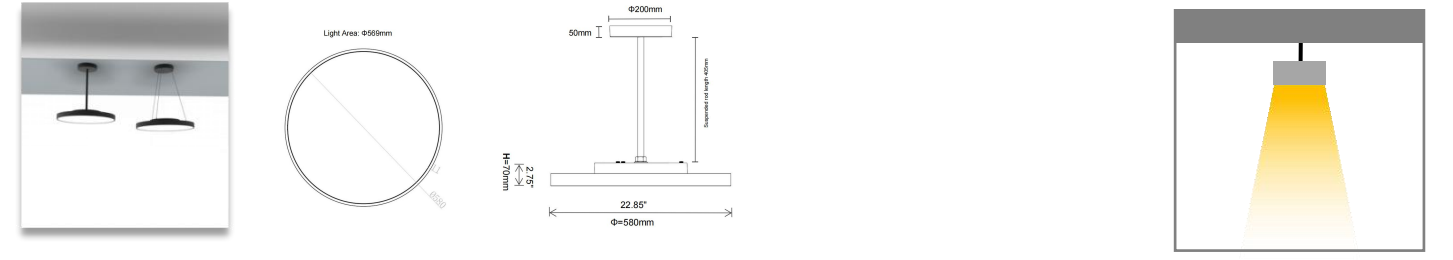

# LUNA Panel Light

Product Code	Power	Installation	Voltage	Beam Angle	Optic	Lumen	UGR
LUMI-S12030-2RC	40W	Recessed Suspended	200-240V 100-277V	90°	White Reflector + Lens	4600lm	UGR<19

Product Code	Power	Installation	Voltage	Optic	Optic	Lumen	UGR
LUNA-R580-MLA	36W	Suspended Rope Mounted	200-240V 100-277V	90°	Microprismatic	3960-4140lm	UGR<21