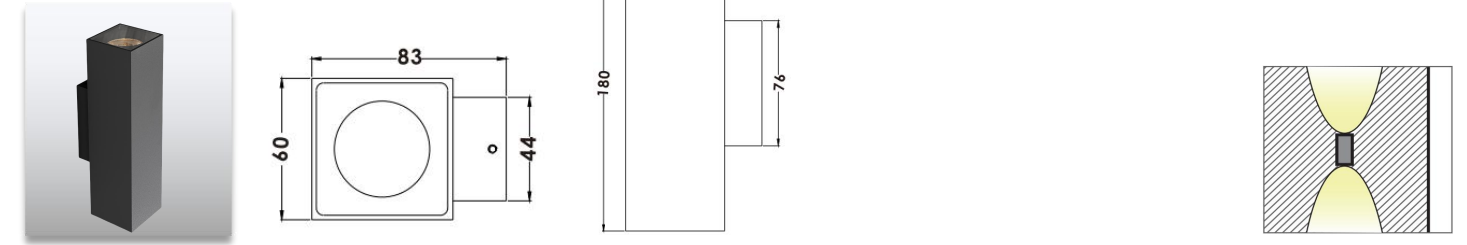

Product Code	Power	LED	Voltage	Beam Angle	Lumen	Color	IK	IP
AL-1WFB-S2	2*8W	CREE COB	12/24VDC 120-240VAC	10°/18°/22°/30°/60°	2*837lm	Single	05	65