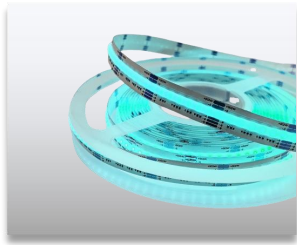

Product Code	Voltage	Color	Watts	LEDs/Meter	Lumen	Efficiency	Pitch	CRI	Width
AL-SLCOB-ST840V210-RGB	12VDC	RGB	9W	840	525	35	50mm	-	10mm