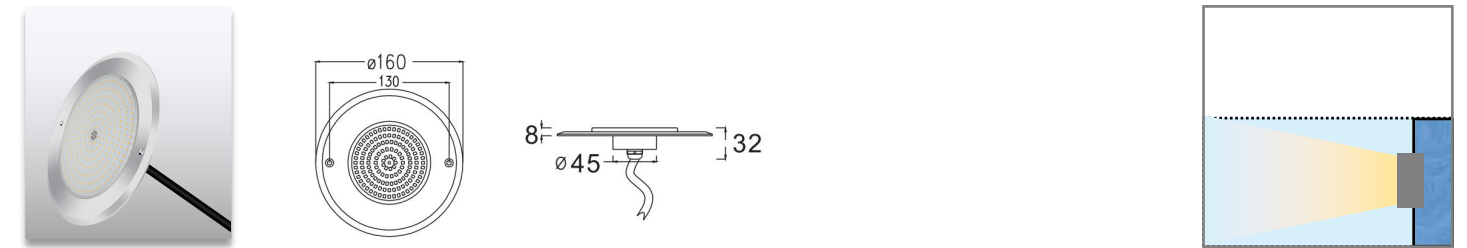

Product Code	Power	LED Qty	Voltage	Beam Angle	Lumen	Color	Thickness	IP
AL-SWT08-A160-10W	10W	108	12/VAC	120°	1071	3000K 6500K R/G/B RGB	8mm	68