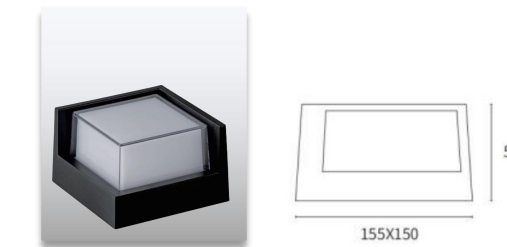

Product Code	Power	Installation	Voltage	Beam Angle	Finish Color	Color	IK	IP
AL-8H155S	9W	In-ground	12/24VDC 120-240VAC	120°	White Black	Single	05	67