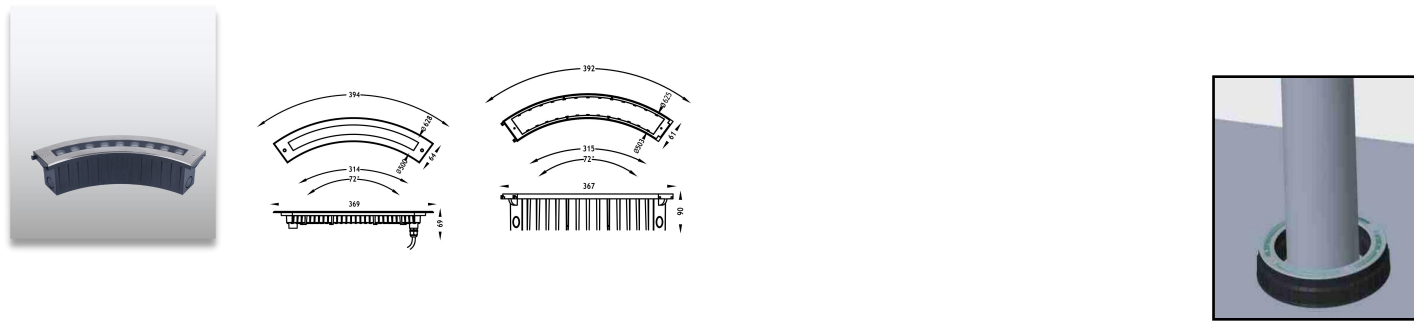

Product Code	Power	LED	Voltage	Beam Angle	Lumen	Color	IK	IP
	9*2W	OSRAM	12/24VDC 120-240VAC	8°/12°/25°/40°/60°	1380lm	Single		
AL-2CLB	9*2.5W	OSRAM	12/24VDC	12°/25°/40°/60°	660lm	RGB 3in1	08	67
	9*3.5W	OSRAM	12/24VDC	12°/25°/40°/60°	928lm	RGBW 4in1