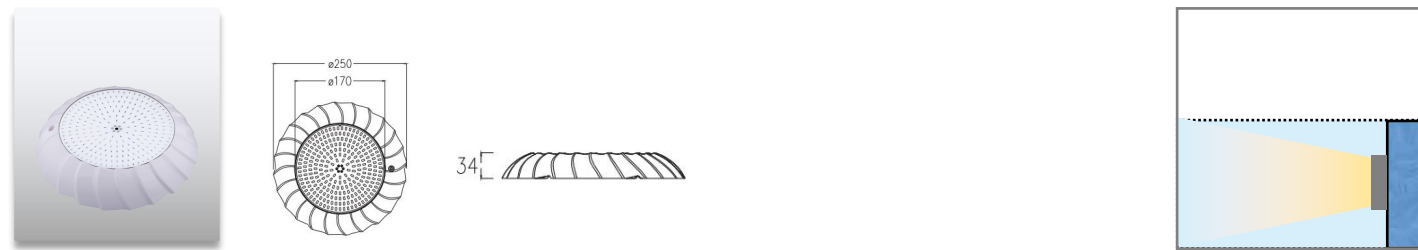

Product Code	Power	LED Qty	Voltage	Beam Angle	Lumen	Color	Diameter	IP
AL-SWRF-A250-18W	18W	252	12VAC	120°	1837lm	3000K 6500K R/G/B/RGB	178mm	68
AL-SWRF-A250-25W	25W	324	12VAC	120°	2509lm	3000K 6500K R/G/B/RGB	178mm	68
AL-SWRF-A250-35W	35W	432	12VAC	120°	3549lm	3000K 6500K R/G/B/RGB	178mm	68
AL-SWRF-A250-42W	42W	540	12VAC	120°	4350lm	3000K 6500K R/G/B/RGB	178mm	68