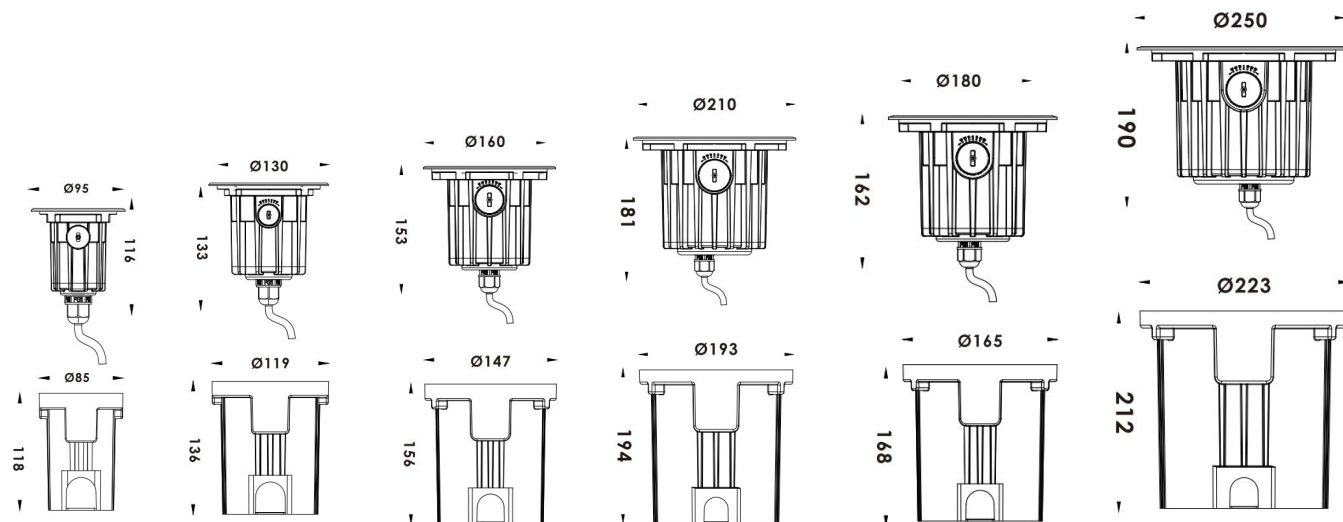

Product Code	Power	LED	Voltage	Beam Angle	Lumen	Color	IK	IP
AL-2AGB-S1	1*2W	OSRAM/CREE	12/24VDC 120-240VAC	5°/8°/15°/25°/40°/60°/10°*45°/20°*65° 12°/25°/40°/60° 12°/25°/40°/60°	157lm	Single RGB 3in1 RGBW 4in1	08	67
	1*3W	OSRAM	12/24VDC		60lm			
	1*4W	OSRAM	12/24VDC		80lm			
AL-2AGB-S2	2*3W	CREE	12/24VDC 120-240VAC	15°/25°/40°/60°/10°*45°/20°*65° 18°/24°/38°/60° 18°/24°/38°/60°	465lm	Single Single RGB 3in1 RGBW 4in1	08	67
	3*2W	CREE/OSRAM	12/24VDC 120-240VAC		465lm			
	2*3W	OSRAM	12/24VDC		135lm			
	2*4W	OSRAM	12/24VDC		182lm			
AL-2AGB-S3	4*3W	CREE	12/24VDC 120-240VAC	15°/25°/40°/60°/10°*45°/20°*65° 18°/24°/38°/60° 18°/24°/38°/60°	920lm	Single Single RGB 3in1 RGBW 4in1	08	67
	6*2W	CREE/OSRAM	12/24VDC 120-240VAC		920lm			
	4*2.5W	OSRAM	12/24VDC		250lm			
	4*3.5W	OSRAM	12/24VDC		430lm			
AL-2AGB-S4	6*3W	CREE	12/24VDC 120-240VAC	15°/25°/40°/60°/10°*45°/20°*65° 18°/24°/38°/60° 18°/24°/38°/60°	1310lm	Single Single RGB 3in1 RGBW 4in1	10	67
	9*2W	CREE/OSRAM	12/24VDC 120-240VAC		1310lm			
	6*2.5W	OSRAM	12/24VDC		425lm			
	6*3.5W	OSRAM	12/24VDC		568lm			
AL-2AGB-S5	9*3W	CREE	12/24VDC 120-240VAC	15°/25°/40°/60°/10°*45°/20°*65° 18°/24°/38°/60° 18°/24°/38°/60°	1800lm	Single Single RGB 3in1 RGBW 4in1	10	67
	12*2W	CREE/OSRAM	12/24VDC 120-240VAC		1800lm			
	9*2.5W	OSRAM	12/24VDC		730lm			
AL-2AGB-S6	9*3W	CREE	12/24VDC 120-240VAC	15°/25°/40°/60°/10°*45°/20°*65° 18°/24°/38°/60° 18°/24°/38°/60°	2800lm	Single Single RGB 3in1 RGBW 4in1	10	67
	18*2W	CREE/OSRAM	12/24VDC 120-240VAC		2800lm			
	12*2.5W	OSRAM	12/24VDC		1100lm