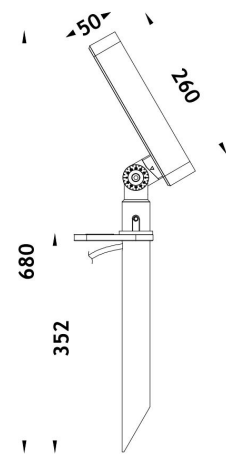

Product Code	Power	LED	Voltage	Beam Angle	Lumen	Color	IK	IP
AL-3VSA	6*4W	CREE	12/24VDC 120-240VAC	3°/8°	1320lm	Single	05	66
	12*2W	OSRAM/CREE	12/24VDC 120-240VAC	15°/25°/40°/60°	1920lm	Single		
	2*12W	CREE COB	12/24VDC 120-240VAC	18°/24°/38°/60°	2400lm	Single		
	12*2.5W	OSRAM	12/24VDC	18°/24°/38°/60°	1160lm	RGB 3in1		
	12*3.5W	OSRAM	12/24VDC	18°/24°/38°/60°	1400lm	RGBW 4in1		
AL-3VSB	12*3.5W	CREE COB	12/24VDC 120-240VAC	3°/8°	2400lm	Single	05	66
	24*2W	OSRAM/CREE	12/24VDC 120-240VAC	15°/25°/40°/60°	3200lm	Single		
	4*10W	CREE COB	12/24VDC 120-240VAC	18°/24°/38°/60°	3600lm	Single		
	24*2.5W	OSRAM	12/24VDC	18°/24°/38°/60°	2280lm	RGB 3in1		
	24*3W	OSRAM	12/24VDC	18°/24°/38°/60°	2700lm	RGBW 4in1		
AL-3VSC	18*3W	CREE COB	12/24VDC 120-240VAC	3°/8°	3240lm	Single	05	66
	36*1.5W	OSRAM/CREE	12/24VDC 120-240VAC	15°/25°/40°/60°	4320lm	Single		
	4*13W	CREE COB	12/24VDC 120-240VAC	18°/24°/38°/60°	5670lm	Single		
	36*2W	OSRAM	12/24VDC	18°/24°/38°/60°	2740lm	RGB 3in1		
	36*3W	OSRAM	12/24VDC	18°/24°/38°/60°	2100lm	RGBW 4in1