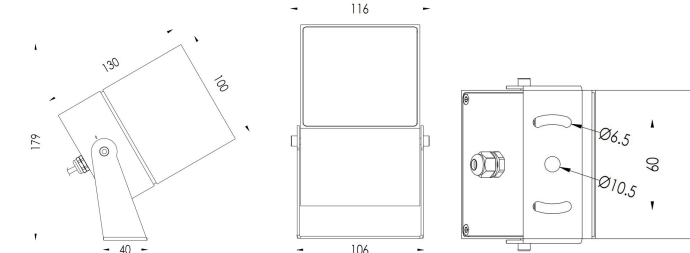

Product Code	Power	LED	Voltage	Beam Angle	Lumen	Color	IK	IP
AL-3K-S75	1*16W	CREE COB	12/24VDC 120-240VAC	15°/24°/36°/55°	1300lm	Single	05	66