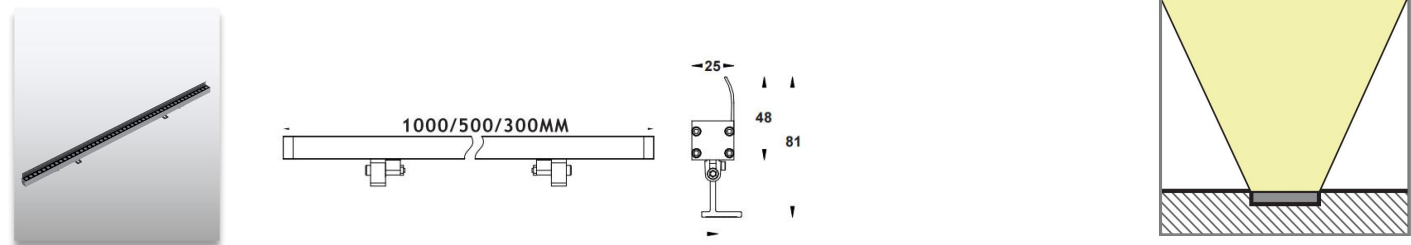

Product Code	Power	LED	Voltage	Beam Angle	Lumen	Color	IK	IP
AL-6025S	6~10W(0.3M)	CREE/OSRAM	12/24VDC	15°/20°/30°/45°/10*65°	700lm	Single	05	65
	9~14W(0.5M)		220-240VAC	15°/20°/30°/45°/10*65°	1100lm	Single		
	18~28W(1M)		220-240VAC	15°/20°/30°/45°/10*65°	2380lm	RGB 3in1