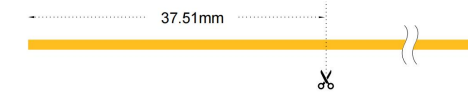

Product Code	Color	Power	LED	LED Qty	IP	Voltage	Beam Angle	Dimension	Material	Length
AL-SLN2835T168WW-F0408	Warm White	6W/M	SMD2835	168leds/m	67	12/24VDC	120°	4x8mm	Silicon	50m/reel
AL-SLN2835T168NW-F0408	Natrual White									
AL-SLN2835T168CW-F0408	Cold White									
AL-SLN2835T168RD-F0408	Red									
AL-SLN2835T168GR-F0408	Green									
AL-SLN2835T168BL-F0408	Blue									
AL-SLN2835T168IB-F0408	Ice Blue									
AL-SLN2835T168LY-F0408	Lemon Yellow									
AL-SLN2835T168GY-F0408	Golden Yellow									
AL-SLN2835T168LP-F0408	Light Pink									
AL-SLN2835T168PK-F0408	Pink									
AL-SLN2835T168PP-F0408	Purple									
AL-SLN2835T168MG-F0408	Maldives Green									
AL-SLN2835T168OR-F0408	Orange