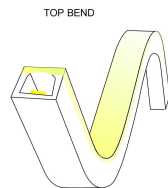

Product Code	Color	Power	LED	LED Qty	IP	Voltage	Beam Angle	Dimension	Material	Length
AL-SLN2835T120-TS10D-24RGB	RGB	12W/M	SMD4040	120leds/m	67	12/24VDC	120°	10x10mm	Silicone	50m/reel