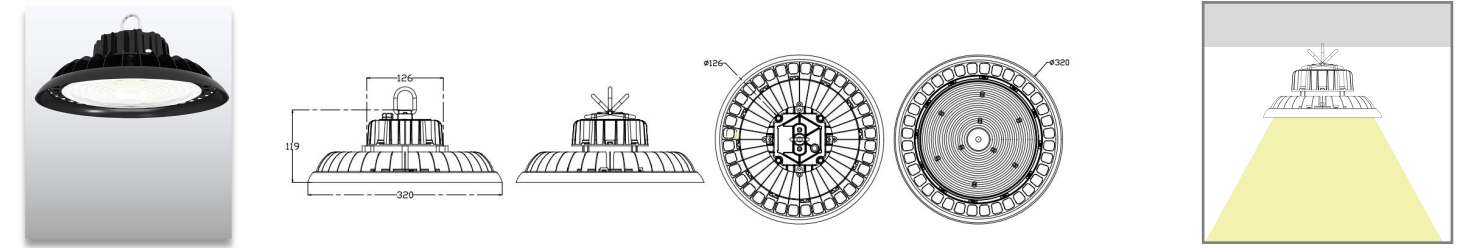

Product Code	Power	Voltage	Color Temperature	Beam Angle	Lumen	Efficiency	IK	IP
AL-MHB01-P240	240W	AC85-300V AC180-528V	2700K-6500K	60°/90°/120°	>36000lm	150lm/W	08	66