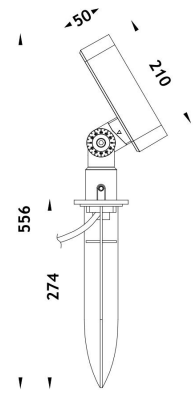

Product Code	Power	LED	Voltage	Beam Angle	Lumen	Color	IK	IP
AL-3VSA	6*4W	CREE	12/24VDC 120-240VAC	3°/8°	1320lm	Single	05	66
	12*2W	OSRAM/CREE	12/24VDC 120-240VAC	15°/25°/40°/60°	1920lm	Single		
	2*12W	CREE COB	12/24VDC 120-240VAC	18°/24°/38°/60°	2400lm	Single		
	12*2.5W	OSRAM	12/24VDC	18°/24°/38°/60°	1160lm	RGB 3in1		
	12*3.5W	OSRAM	12/24VDC	18°/24°/38°/60°	1400lm	RGBW 4in1		
AL-3VSB	12*3.5W	CREE COB	12/24VDC 120-240VAC	3°/8°	2400lm	Single	05	66
	24*2W	OSRAM/CREE	12/24VDC 120-240VAC	15°/25°/40°/60°	3200lm	Single		
	4*10W	CREE COB	12/24VDC 120-240VAC	18°/24°/38°/60°	3600lm	Single		
	24*2.5W	OSRAM	12/24VDC	18°/24°/38°/60°	2280lm	RGB 3in1		
	24*3W	OSRAM	12/24VDC	18°/24°/38°/60°	2700lm	RGBW 4in1		
AL-3VSC	18*3W	CREE COB	12/24VDC 120-240VAC	3°/8°	3240lm	Single	05	66
	36*1.5W	OSRAM/CREE	12/24VDC 120-240VAC	15°/25°/40°/60°	4320lm	Single		
	4*13W	CREE COB	12/24VDC 120-240VAC	18°/24°/38°/60°	5670lm	Single		
	36*2W	OSRAM	12/24VDC	18°/24°/38°/60°	2740lm	RGB 3in1		
	36*3W	OSRAM	12/24VDC	18°/24°/38°/60°	2100lm	RGBW 4in1