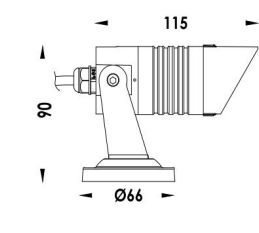

Product Code	Power	LED	Voltage	Beam Angle	Lumen	Color	IK	IP
AL-3SA	1*4W	OSRAM/CREE	12/24VDC 120-240VAC	5°/8°/10°/30°/40°/60°	380lm	Single	04	65
	1*6W	CREE COB	12/24VDC 120-240VAC	15°/24°/36°/60°	465lm	Single		
	1*3W	OSRAM	12/24VDC	20°/30°/40°/60°	60lm	RGB 3in1		
	1*4W	OSRAM	12/24VDC	20°/30°/40°/60°	80lm	RGBW 4in1		
AL-3SB	3*4W	OSRAM/CREE	12/24VDC 120-240VAC	5°/8°/10°/30°/40°/60°	960lm	Single	04	65
	1*12W	CREE COB	12/24VDC 120-240VAC	15°/24°/36°/60°	1260lm	Single		
	3*2.5W	OSRAM	12/24VDC	20°/30°/40°/60°	220lm	RGB 3in1		
	3*3.5W	OSRAM	12/24VDC	20°/30°/40°/60°	260lm	RGBW 4in1		
AL-3SC	4*4W	OSRAM/CREE	12/24VDC 120-240VAC	5°/8°/10°/30°/40°/60°	1280lm	Single	04	65
	1*16W	CREE COB	12/24VDC 120-240VAC	15°/24°/36°/60°	1840lm	Single		
	4*2.5W	OSRAM	12/24VDC	20°/30°/40°/60°	250lm	RGB 3in1		
	4*3.5W	OSRAM	12/24VDC	20°/30°/40°/60°	350lm	RGBW 4in1		

Product Code	Power	LED	Voltage	Beam Angle	Lumen	Color	IK	IP
AL-3SAH	1*4W	OSRAM/CREE	12/24VDC 120-240VAC	5°/8°/10°/30°/40°/60°	380lm	Single	04	65
	1*6W	CREE COB	12/24VDC 120-240VAC	15°/24°/36°/60°	465lm	Single		
	1*3W	OSRAM	12/24VDC	20°/30°/40°/60°	60lm	RGB 3in1		
	1*4W	OSRAM	12/24VDC	20°/30°/40°/60°	80lm	RGBW 4in1		
AL-3SBH	3*4W	OSRAM/CREE	12/24VDC 120-240VAC	5°/8°/10°/30°/40°/60°	960lm	Single	04	65
	1*12W	CREE COB	12/24VDC 120-240VAC	15°/24°/36°/60°	1260lm	Single		
	3*2.5W	OSRAM	12/24VDC	20°/30°/40°/60°	220lm	RGB 3in1		
	3*3.5W	OSRAM	12/24VDC	20°/30°/40°/60°	260lm	RGBW 4in1		
AL-3SCH	4*4W	OSRAM/CREE	12/24VDC 120-240VAC	5°/8°/10°/30°/40°/60°	1280lm	Single	04	65
	1*16W	CREE COB	12/24VDC 120-240VAC	15°/24°/36°/60°	1840lm	Single		
	4*2.5W	OSRAM	12/24VDC	20°/30°/40°/60°	250lm	RGB 3in1		
	4*3.5W	OSRAM	12/24VDC	20°/30°/40°/60°	350lm	RGBW 4in1