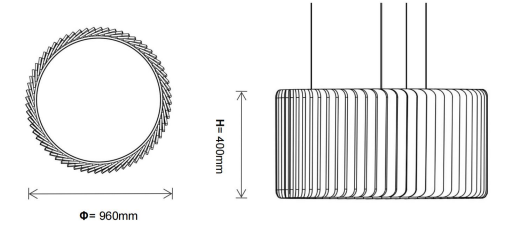

Product Code	Power	Installation	Voltage	Beam Angle	Material	UGR	Sound Absorption Coefficient
DIANA-D960-AT9	50W	Suspended rope	200-240V 100-277V	90°	Polyester + Aluminum + Iron + PC	<21	NRC=0.85