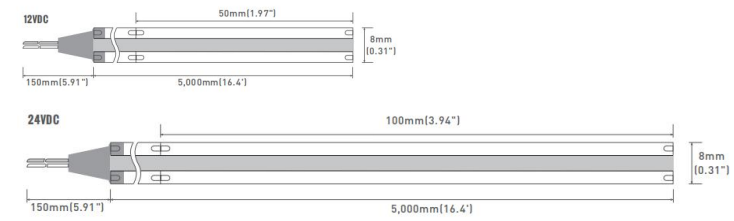

Product Code	Voltage	Color	Watts	LEDs/Meter	Lumen	Efficiency	Pitch	CRI	Width
AL-SLCOBXX-PR320V108	12VDC	2200K 2700K 3000K 4000K 5000K 6500K	8W	320	880	110	50mm	80 90	8mm
AL-SLCOBXX-PR320V208	24VDC	2200K 2700K 3000K 4000K 5000K 6500K	8W	320	880	110	100mm	80 90	8mm