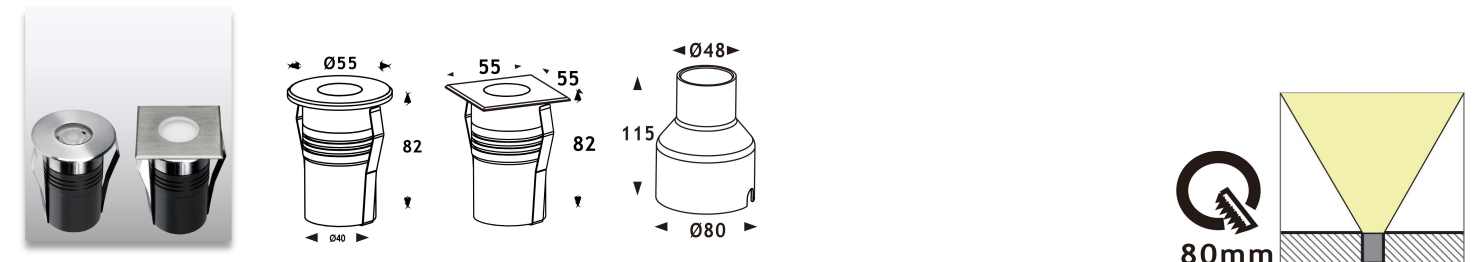

Product Code	Power	LED	Voltage	Beam Angle	Lumen	Color	IK	IP
AL-2W	1*2W 1*3W 1*4W	CREE/OSRAM OSRAM OSRAM	12/24VDC 120-240VAC 12/24VDC 12/24VDC	120°/25°/40°/60° 25°/40°/60° 25°/40°/60°	170lm	Single	04	67