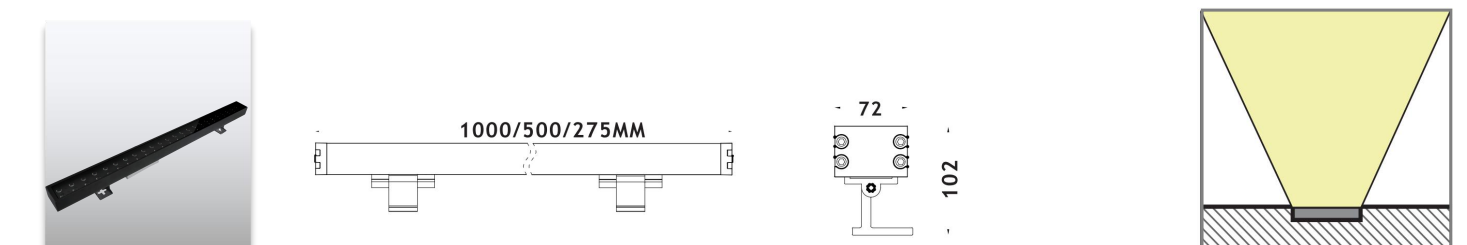

Product Code	Power	LED	Voltage	Beam Angle	Lumen	Color	IK	IP
AL-6072L	36W(0.5M)	CREE/OSRAM	12/24VDC 220-240VAC	10°/15°/30°/60°/15*45°/10*60°	2080lm	Single	05	65
	72W(1M)		12/24VDC 220-240VAC	10°/15°/30°/60°/15*45°/10*60°	4180lm	Single		
	108W(1M)		12/24VDC	10°/15°/30°/60°/15*45°/10*60°	3140lm	RGB 3in1		
	144W(1M)		12/24VDC	10°/15°/30°/60°/15*45°/10*60°	4180lm	RGBW 4in1