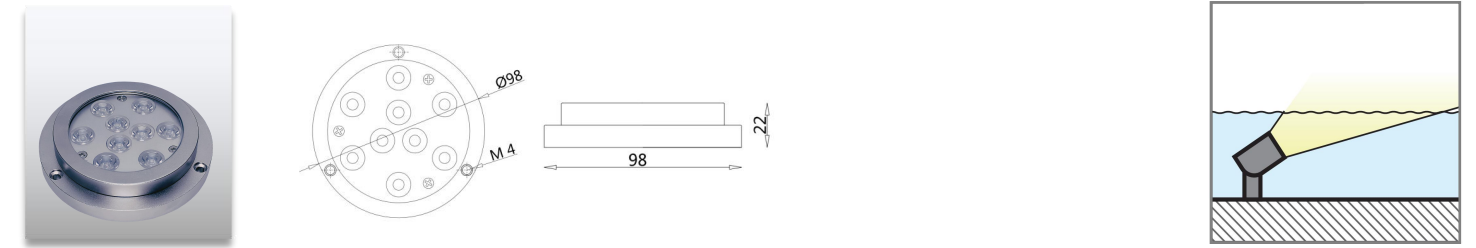

Product Code	Power	LED Qty	Voltage	Beam Angle	Lumen	Color	Dimming	IP
AL-YC02-9DP	14W	9	12-24VDC	10°	1079lm	3000K 6000K	PWM	68
AL-YC02-9DP-BL	14W	9	12-24VDC	10°	345m	Blue	PWM	68
AL-YC02-9DP-RGB	17W	9	12-24VDC	10°	910lm	RGB	PWM	68