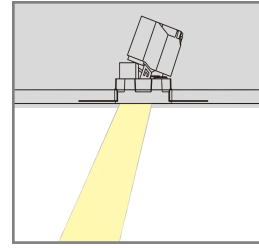

Product Code	Power	Voltage	Color Temperature	Beam Angle	UGR	Flux	CRI	IP
AL-SP69B-FR650-9W	9W	200-240VAC	2700K 3000K 3500K 4000K 5000K	18°/24°/38°/60°	<20	626lm	90+	20