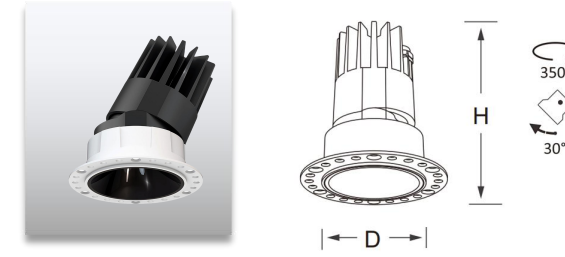

Product Code	Voltage	Color Temperature	Beam Angle	UGR	Flux	CRI	D(mm)	H(mm)	Cut-out(mm)
AL-SP133A-FR550-8W	200-240VAC	2700K-6500K	15°/24°/38°/60°	<20	560lm	90+	52.9	85	∅ 55
AL-SP133A-FR750-18W	200-240VAC	2700K-6500K	15°/24°/38°/60°	<20	1260lm	90+	72.4	110	∅ 77
AL-SP133A-FR950-25W	200-240VAC	2700K-6500K	15°/24°/38°/60°	<20	1750lm	90+	91.5	130	∅ 97