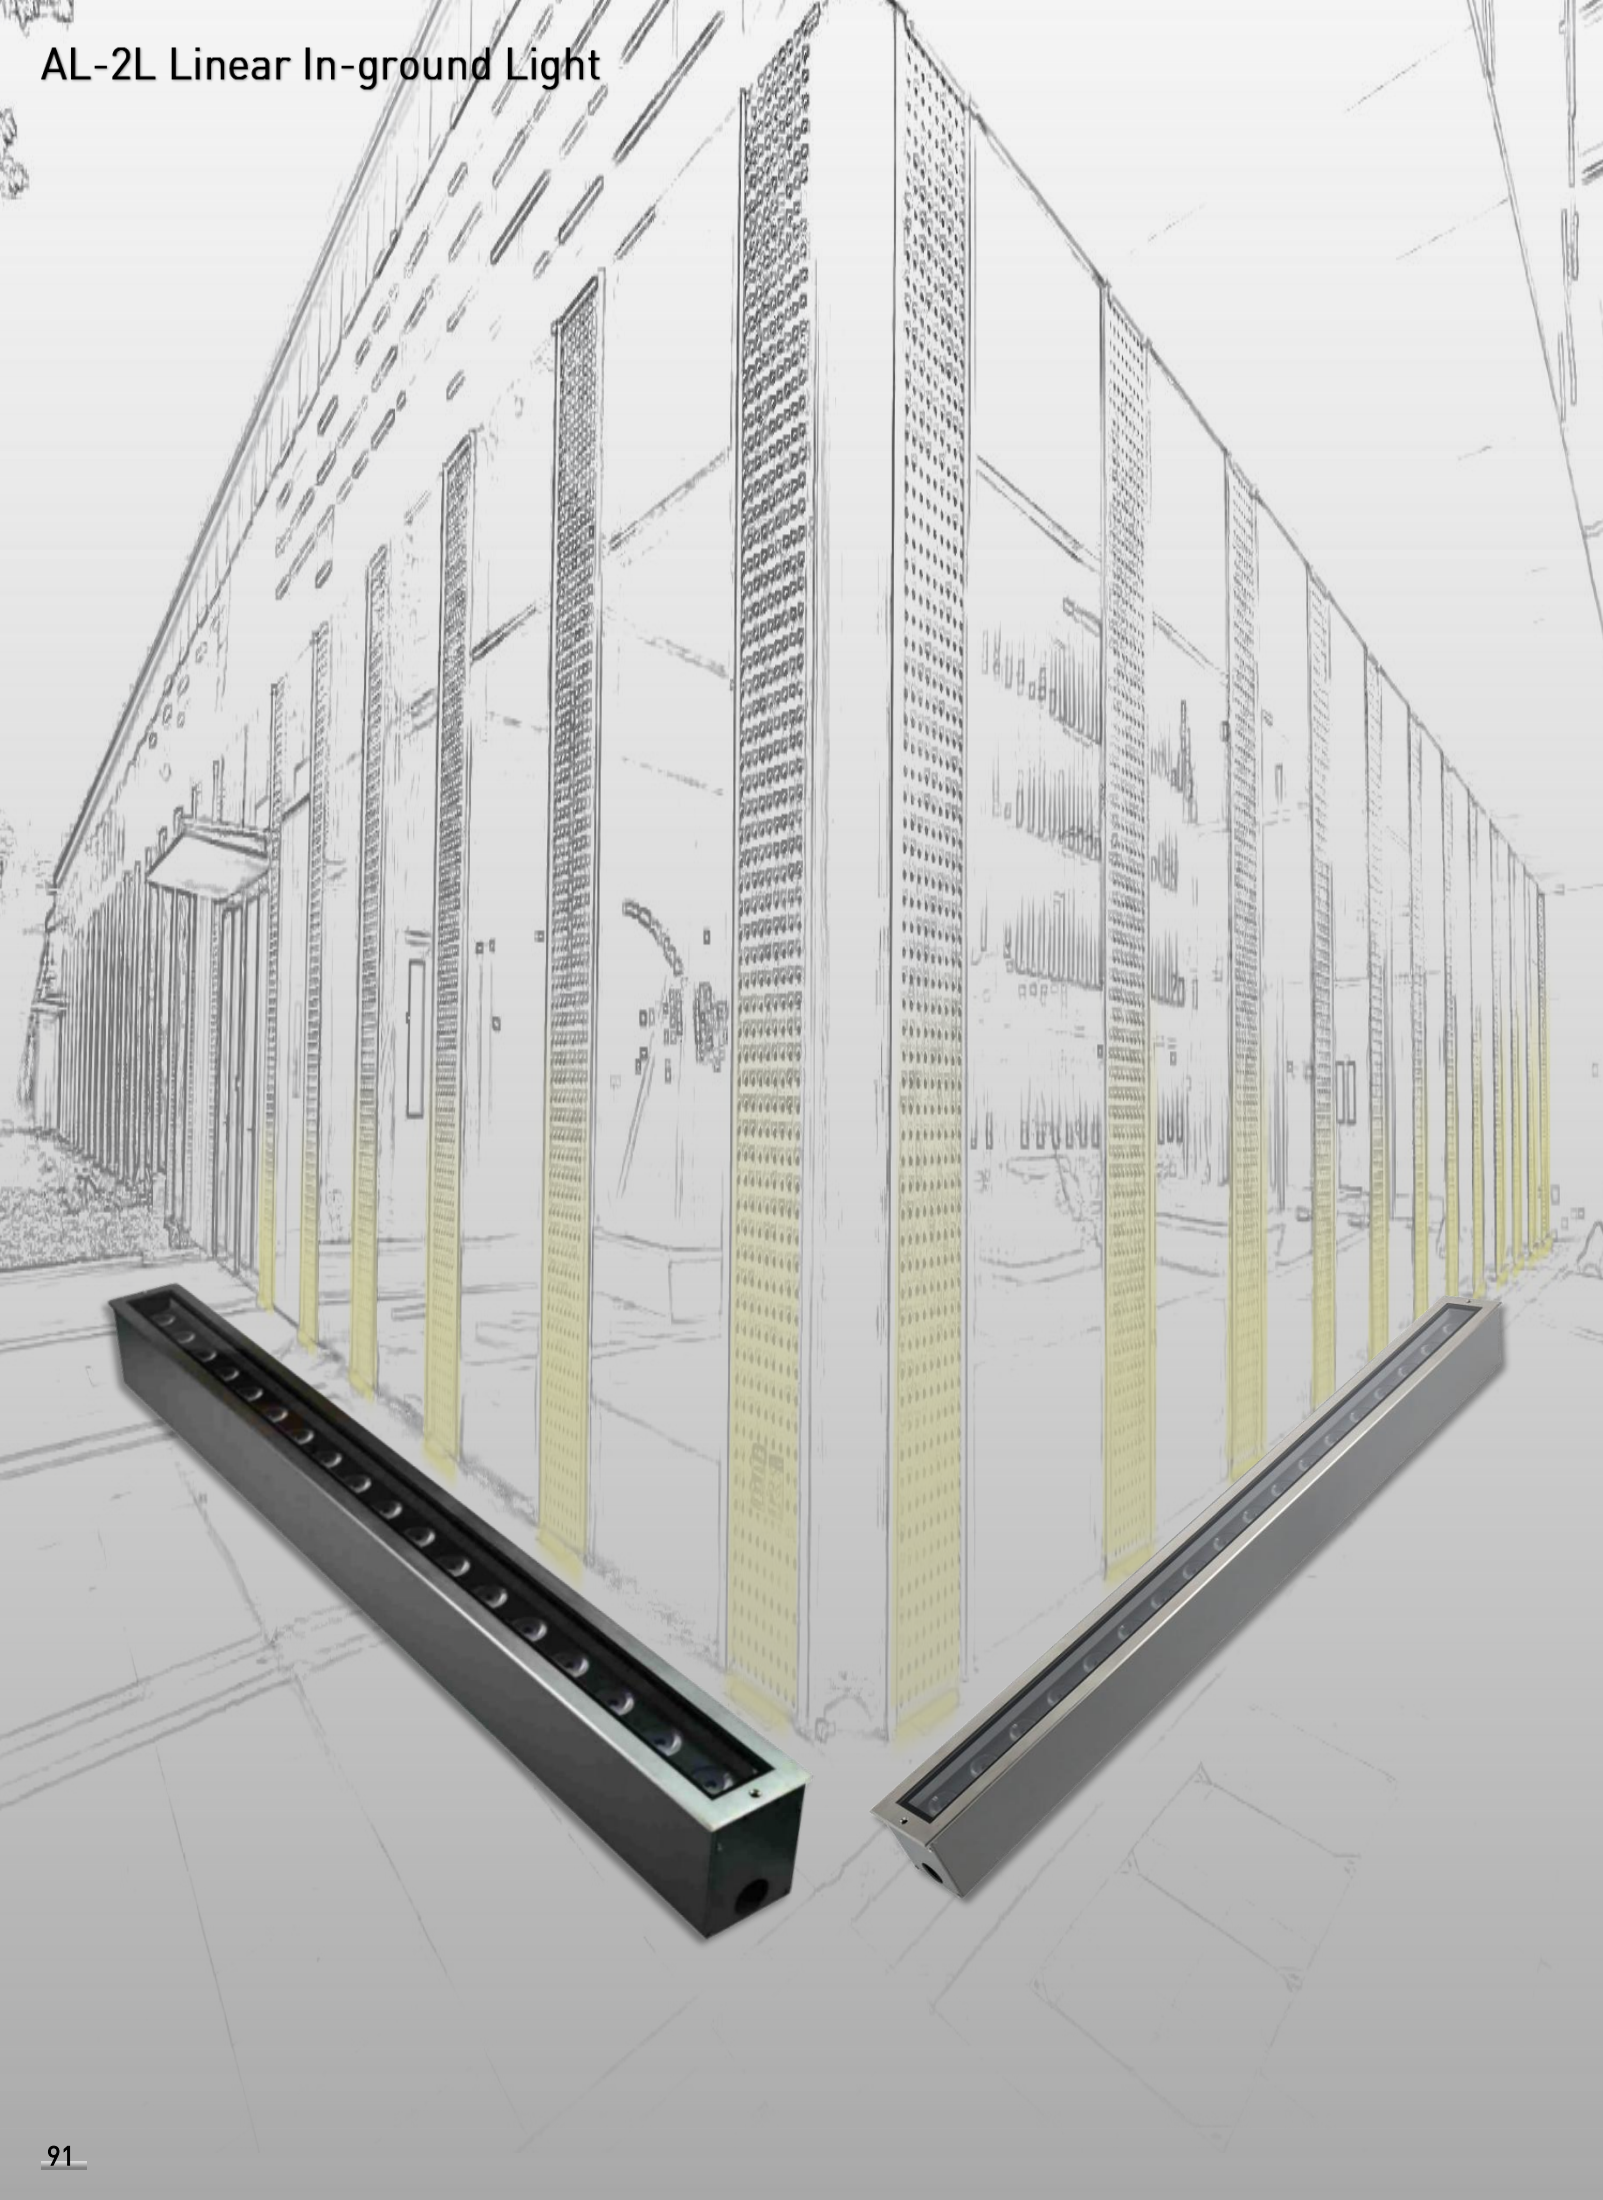

AL-2L Linear In-ground Light