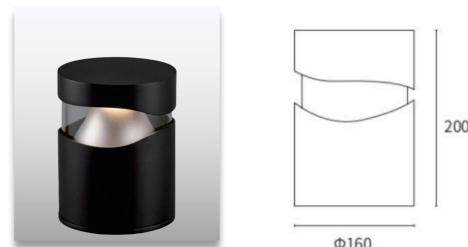

Product Code	Power	Installation	Voltage	Beam Angle	Finish Color	Color	IK	IP
AL-8H160B	10W	In-ground	12/24VDC 120-240VAC	120°	White Black	Single	05	67