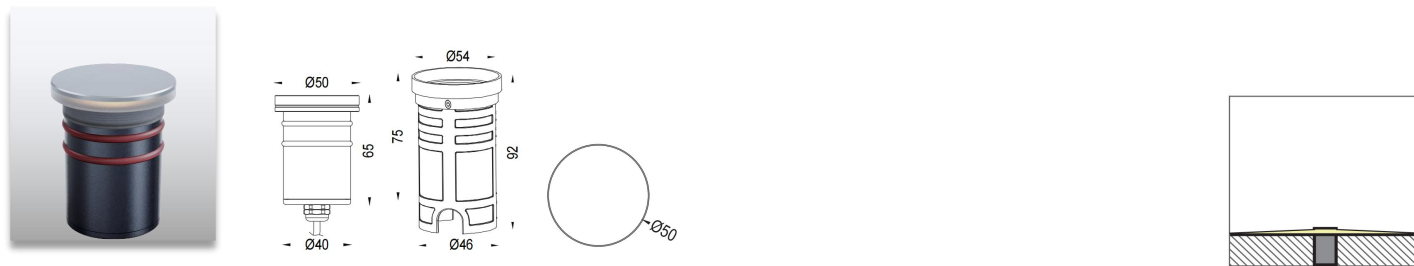

AL-2C Series LED In-ground Light

Product Code	Power	LED	Voltage	Beam Angle	Lumen	Color	IK	IP
AL-2C-P32	1*2W	CREE/OSRAM	12/24VDC 120-240VAC	10°/15°/24°/36°/60°	6lm	Single	08	67

Product Code	Power	LED	Voltage	Beam Angle	Lumen	Color	IK	IP
AL-2C-P42	1*4W	CREE COB	12/24VDC 120-240VAC	12°/24°/36°/55°	12lm	Single	08	67