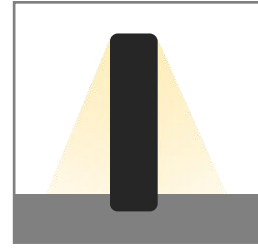

Product Code	Power	LED Type	Voltage	Beam Angle	Material	Color	Dimming	IP
AL-YC04-6BP	80W	SMD	12-24VDC	120°	Bronze	6500K	PWM	68

LED Bollard Light

Product Description

- IP65 for outdoor lighting applications.
- It's designed to illuminate paths, pedestrian or vehicular and landscape projects.
- Body in die-casting aluminum with powder coating.
- 2700K, 3000K, 4000K, 6000K, CRI 90+.
- 5 years warranty.
- CE, ROHS, UKCA certified.