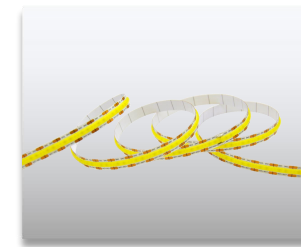

Product Code	Voltage	Color	Watts	LEDs/Meter	Lumen	Efficiency	Pitch	CRI	Width
AL-SLCOB80-SC528V210	24VDC	2200K 2700K 3000K 4000K 5000K 6500K	10W	528	840	84	11.36mm	80	10mm
AL-SLCOB90-SC528V210	24VDC	2200K 2700K 3000K 4000K 5000K 6500K	10W	528	760	76	11.36mm	90	10mm