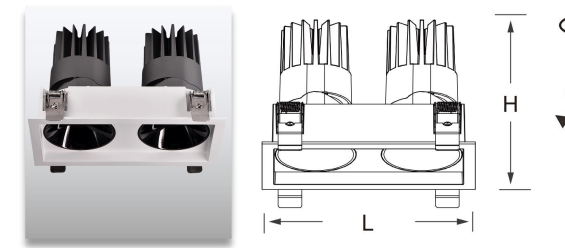

Product Code	Voltage	Color Temperature	Beam Angle	UGR	Flux	CRI	LxH(mm)	H(mm)	Cut-out(mm)
AL-SP135A-FS550-2x8W	200-240VAC	2700K-6500K	15°/24°/38°/60°	<20	1120lm	90+	130x69	90	111x55
AL-SP135A-FS750-2x18W	200-240VAC	2700K-6500K	15°/24°/38°/60°	<20	2520lm	90+	180x91	120	165x80
AL-SP135A-FS950-2x25W	200-240VAC	2700K-6500K	15°/24°/38°/60°	<20	3500lm	90+	224x100	142	210x100