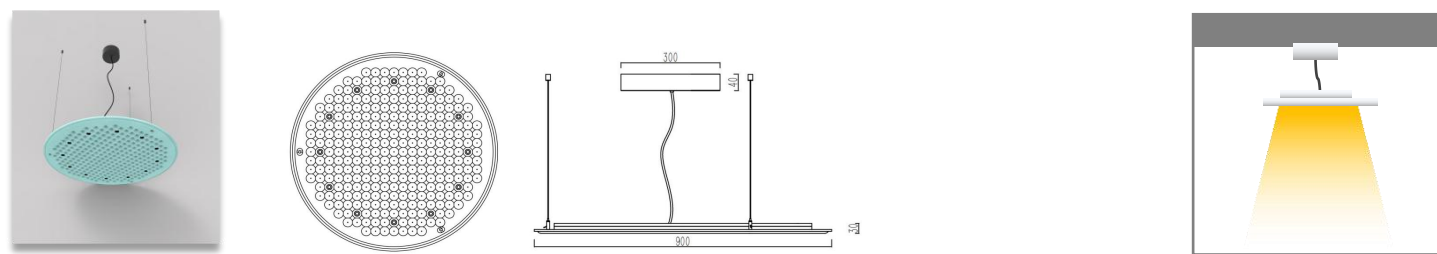

Product Code	Power	Installation	Voltage	Beam Angle	Material	UGR	Sound Absorption Coefficient
KOIOS-GYP-B900	12-18W	Pendant	200-240V 100-277V	38° 50°	Polyester + Aluminum + PMMA	<13	NRC=0.95