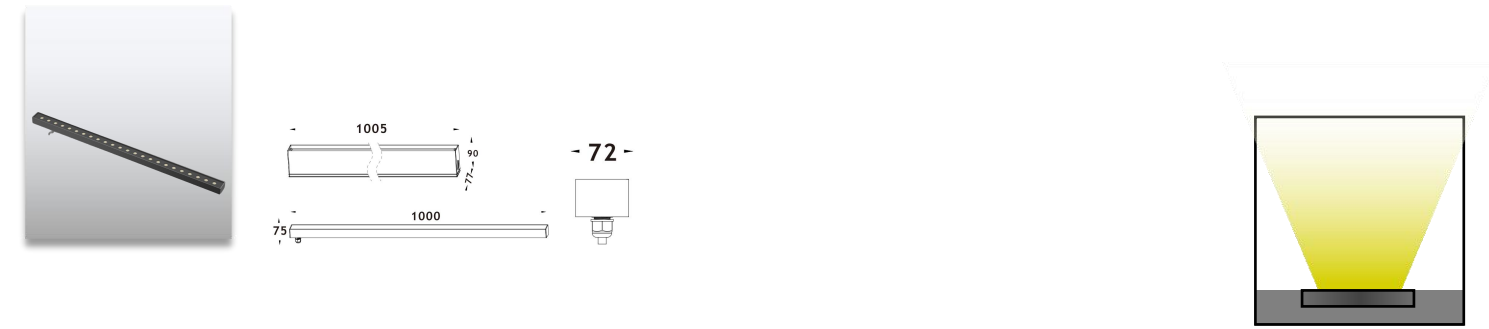

Product Code	Power	LED	Voltage	Beam Angle	Lumen	Color	IK	IP
AL-2DLB	12*1.5W(0.3M)	OSRAM	12/24VDC 120-240VAC	10°/20°/30°/45°/60°	700lm	Single		
	24*1.5W(0.5M)	OSRAM	12/24VDC 120-240VAC	10°/20°/30°/45°/60°	1390lm	Single		
	48*1.5W(1M)	OSRAM	12/24VDC 120-240VAC	10°/20°/30°/45°/60°	2780lm	Single	10	67
	48*2W(1M)	OSRAM	12/24VDC	10°/20°/30°/45°/60°	2780lm	RGB 3in1		
	48*2W(1M)	OSRAM	12/24VDC	10°/20°/30°/45°/60°	2780lm	RGBW 4in1