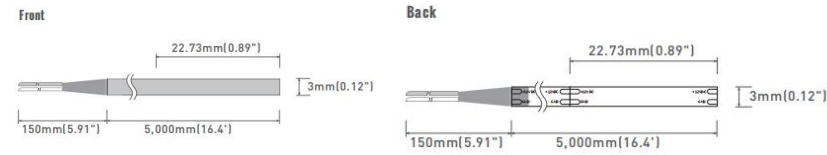

Product Code	Voltage	Color	Watts	LEDs/Meter	Lumen	Efficiency	Pitch	CRI	Width
AL-SLCOB90-UN528V103	12VDC	2200K 2700K 3000K 4000K 5000K 6500K	4W	528	440	110	22.73mm	80	4.5mm
AL-SLCOB90-UN528V103	12VDC	2200K 2700K 3000K 4000K 5000K 6500K	4W	528	440	100	22.73mm	90	4.5mm