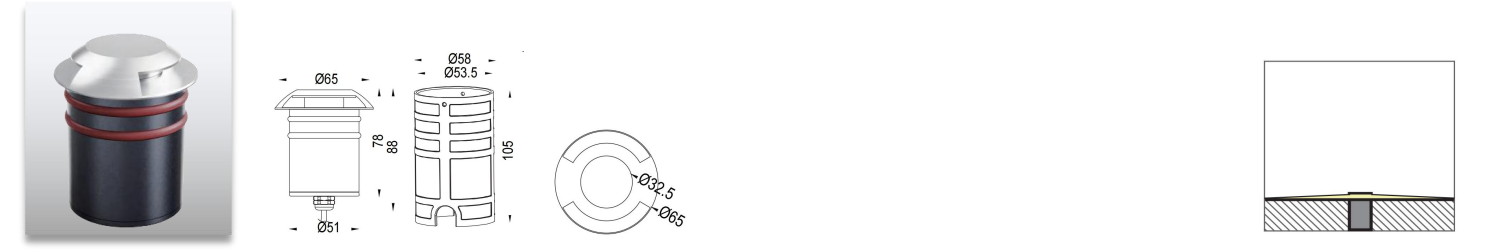

Product Code	Power	LED	Voltage	Beam Angle	Lumen	Color	IK	IP
AL-2C-D65	1*6.5W	CREE COB	12/24VDC 120-240VAC	12°/24°/36°/55°	32lm	Single	08	67