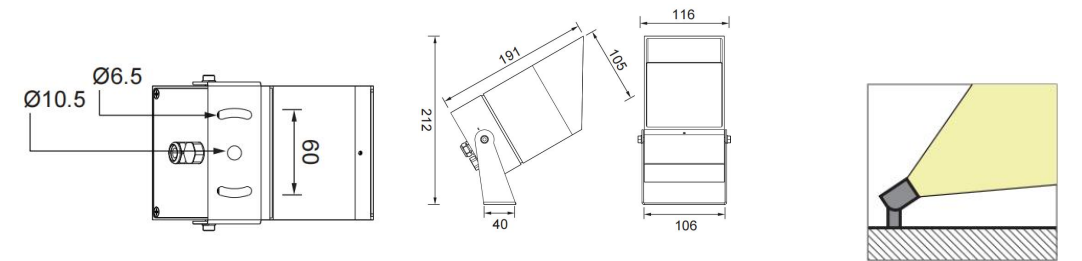

Product Code	Power	LED	Voltage	Beam Angle	Lumen	Color	IK	IP
AL-3K-SH100	1*23W	CREE COB	12/24VDC 120-240VAC	15°/24°/36°/55°	1800lm	Single	05	66