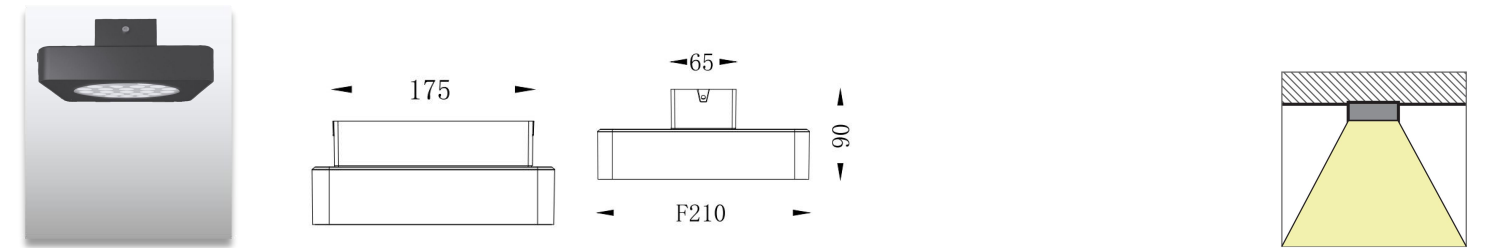

Product Code	Power	LED	Voltage	Beam Angle	Lumen	Color	IK	IP
AL-7VSB	24*1.5W	CREE/OSRAM	12/24VDC 120-240VAC	15°/25°/40°/60°/90°	3200lm	Single	05	65
	4*10W	CREE COB		20°/36°/60°	3600lm	Single