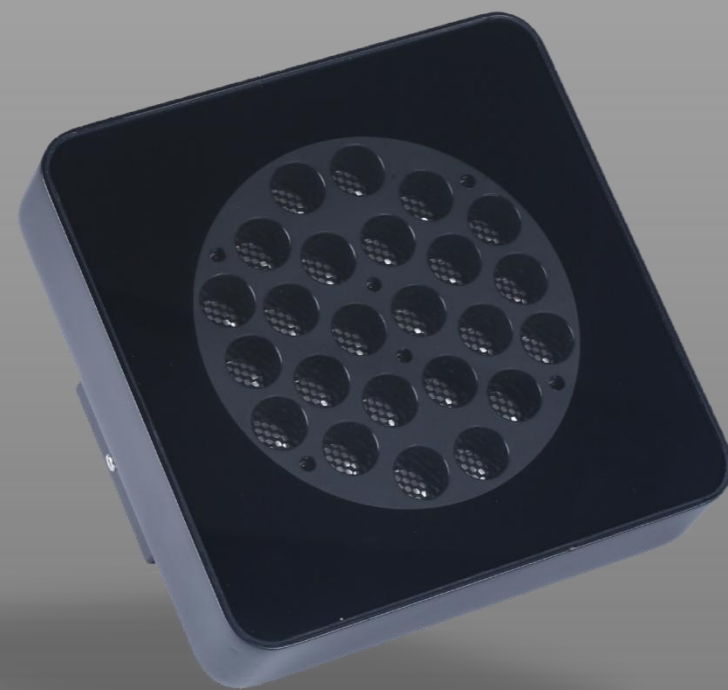

Product Description

- IP66 for outdoor ceiling lighting applications.
- Body in die-casting aluminum with powder coating.
- Surface or recessed ceiling mounted.
- Finishes in grey, white, black or bespoke color.
- 2700K, 3000K, 4000K, 6000K, RGB 3in1, RGBW 4in1.
- DALI, PWM, 0-10V, Triac dimmable.
- Round and square shape.
- High lumen output COB LED light source.
- 5 years warranty.