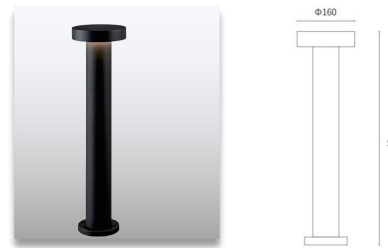

Product Code	Power	Installation	Voltage	Beam Angle	Finish Color	Color	IK	IP
AL-8H160	7W	In-ground	12/24VDC 120-240VAC	120°	White Black	Single	05	67