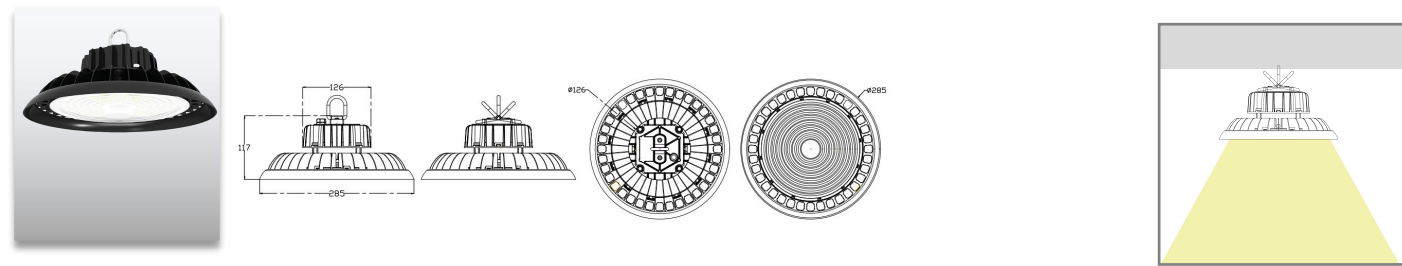

Product Code	Power	Voltage	Color Temperature	Beam Angle	Lumen	Efficiency	IK	IP
AL-MHB01-P150	150W	AC85-300V AC180-528V	2700K-6500K	60°/90°/120°	>22500lm	150lm/W	08	66