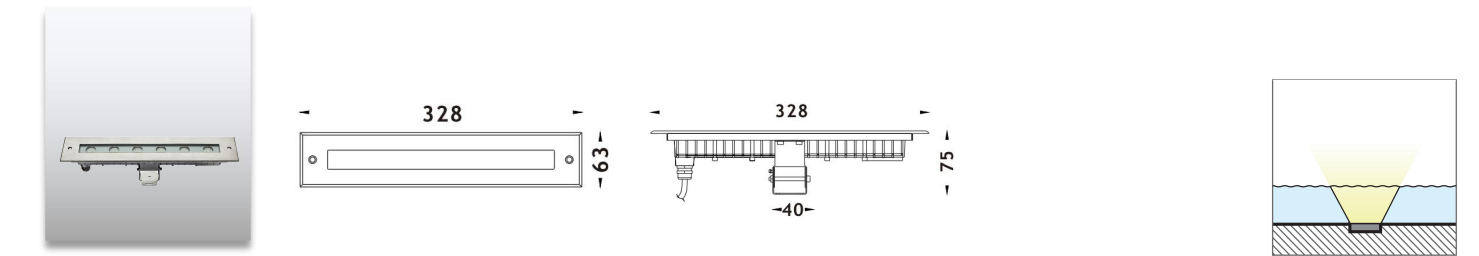

Product Code	Power	LED	Voltage	Beam Angle	Lumen	Color	IK	IP
AL-5BL	6*2W	CREE/OSRAM	12/24VDC	25°/40°/60°	798lm	Single	08	68
	6*3W	OSRAM		25°/40°/60°	375lm	RGB 3in1		
	6*4W	OSRAM		25°/40°/60°	520lm	RGBW 4in1