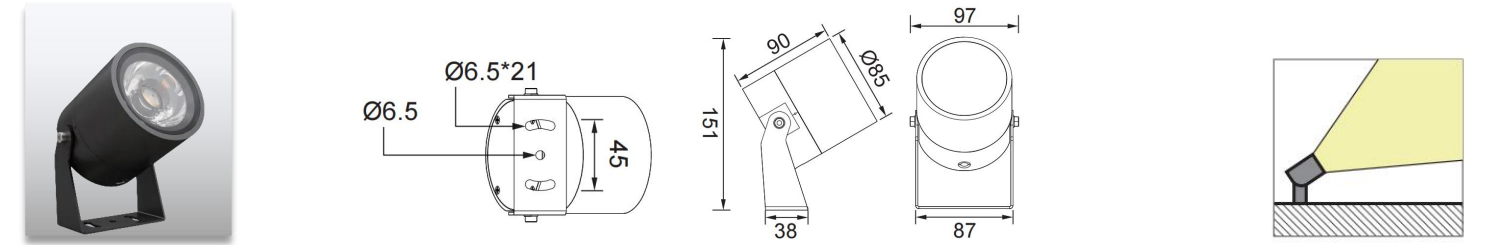

Product Code	Power	LED	Voltage	Beam Angle	Lumen	Color	IK	IP
AL-3K-R85	1*15W	CREE COB	12/24VDC 120-240VAC	12°/24°/36°/55°	1700lm	Single	05	66