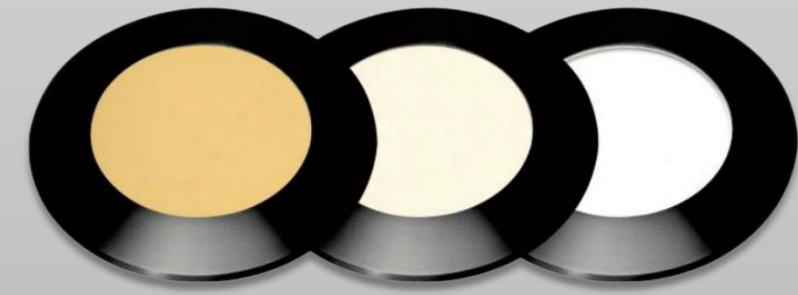

AL-2X Ultra-slim In-ground Light