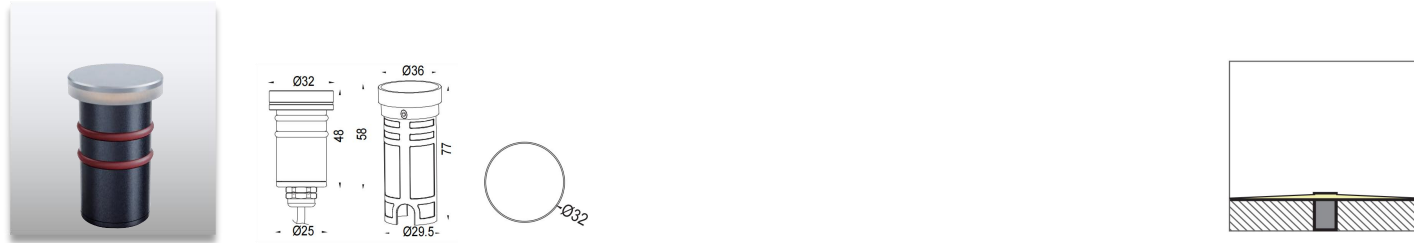

Product Code	Power	LED	Voltage	Beam Angle	Lumen	Color	IK	IP
AL-2C-P32	1*2W	CREE/OSRAM	12/24VDC 120-240VAC	10°/15°/24°/36°/60°	6lm	Single	08	67