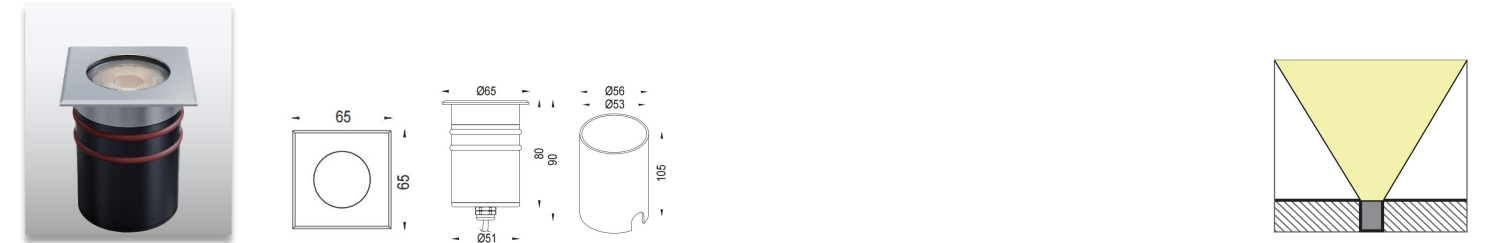

Product Code	Power	LED	Voltage	Beam Angle	Lumen	Color	IK	IP
AL-2C-S65	1*6.5W	CREE COB	12/24VDC 120-240VAC	12°/24°/36°/55°	520lm	Single	08	67