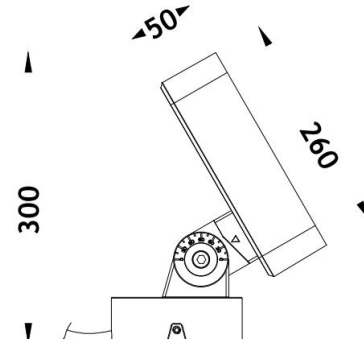

Product Code	Power	LED	Voltage	Beam Angle	Lumen	Color	IK	IP
AL-3VSA	6*4W	CREE	12/24VDC 120-240VAC	3°/8°	1320lm	Single	05	66
	12*2W	OSRAM/CREE	12/24VDC 120-240VAC	15°/25°/40°/60°	1920lm	Single		
	2*12W	CREE COB	12/24VDC 120-240VAC	18°/24°/38°/60°	2400lm	Single		
	12*2.5W	OSRAM	12/24VDC	18°/24°/38°/60°	1160lm	RGB 3in1		
	12*3.5W	OSRAM	12/24VDC	18°/24°/38°/60°	1400lm	RGBW 4in1		
AL-3VSB	12*3.5W	CREE COB	12/24VDC 120-240VAC	3°/8°	2400lm	Single	05	66
	24*2W	OSRAM/CREE	12/24VDC 120-240VAC	15°/25°/40°/60°	3200lm	Single		
	4*10W	CREE COB	12/24VDC 120-240VAC	18°/24°/38°/60°	3600lm	Single		
	24*2.5W	OSRAM	12/24VDC	18°/24°/38°/60°	2280lm	RGB 3in1		
	24*3W	OSRAM	12/24VDC	18°/24°/38°/60°	2700lm	RGBW 4in1		
AL-3VSC	18*3W	CREE COB	12/24VDC 120-240VAC	3°/8°	3240lm	Single	05	66
	36*1.5W	OSRAM/CREE	12/24VDC 120-240VAC	15°/25°/40°/60°	4320lm	Single		
	4*13W	CREE COB	12/24VDC 120-240VAC	18°/24°/38°/60°	5670lm	Single		
	36*2W	OSRAM	12/24VDC	18°/24°/38°/60°	2740lm	RGB 3in1		
	36*3W	OSRAM	12/24VDC	18°/24°/38°/60°	2100lm	RGBW 4in1