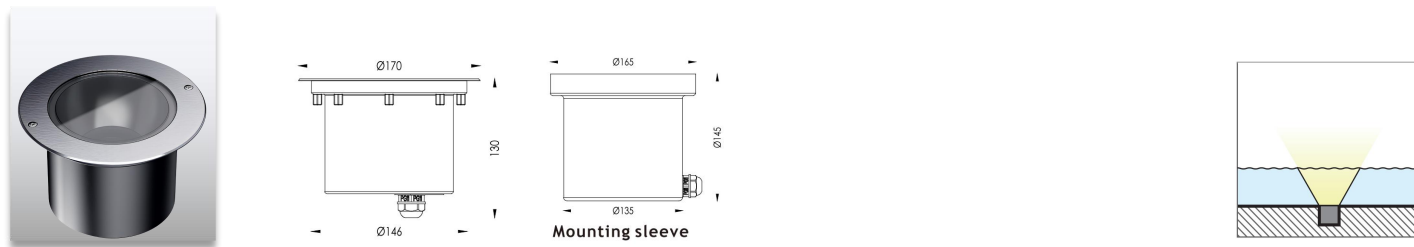

Product Code	Power	LED	Voltage	Beam Angle	Lumen	Color	IK	IP
AL-4KC-R	1*25W	CREE COB	12/24VDC	15°/24°/36°/60°	2000lm	Single	08	68