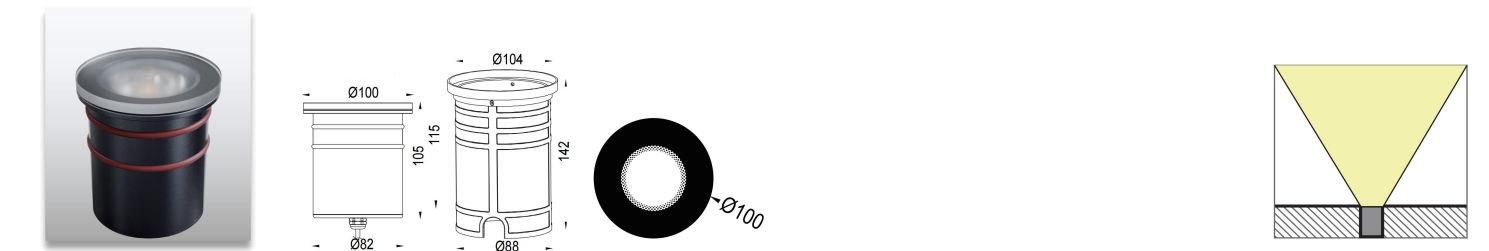

Product Code	Power	LED	Voltage	Beam Angle	Lumen	Color	IK	IP
AL-2C-C100	1*15W	CREE COB	12/24VDC 120-240VAC	12°/24°/36°/55°	1350lm	Single	08	67