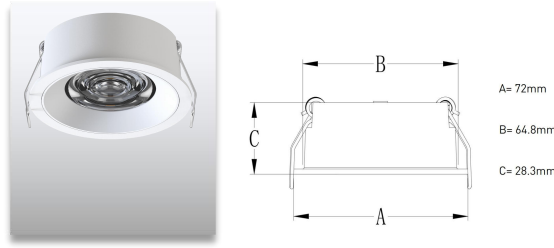

Product Code	Power	Voltage	Color Temperature	Beam Angle	UGR	Flux	CRI	IP
AL-SP69B-FR650-9W	9W	200-240VAC	2700K 3000K 3500K 4000K 5000K	18°/24°/38°/60°	<20	626lm	90+	20