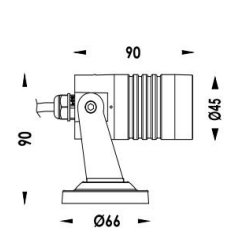

Product Code	Power	LED	Voltage	Beam Angle	Lumen	Color	IK	IP
AL-3SA	1*4W	OSRAM/CREE	12/24VDC 120-240VAC	5°/8°/10°/30°/40°/60°	380lm	Single	04	65
	1*6W	CREE COB	12/24VDC 120-240VAC	15°/24°/36°/60°	465lm	Single		
	1*3W	OSRAM	12/24VDC	20°/30°/40°/60°	60lm	RGB 3in1		
	1*4W	OSRAM	12/24VDC	20°/30°/40°/60°	80lm	RGBW 4in1		
AL-3SB	3*4W	OSRAM/CREE	12/24VDC 120-240VAC	5°/8°/10°/30°/40°/60°	960lm	Single	04	65
	1*12W	CREE COB	12/24VDC 120-240VAC	15°/24°/36°/60°	1260lm	Single		
	3*2.5W	OSRAM	12/24VDC	20°/30°/40°/60°	220lm	RGB 3in1		
	3*3.5W	OSRAM	12/24VDC	20°/30°/40°/60°	260lm	RGBW 4in1		
AL-3SC	4*4W	OSRAM/CREE	12/24VDC 120-240VAC	5°/8°/10°/30°/40°/60°	1280lm	Single	04	65
	1*16W	CREE COB	12/24VDC 120-240VAC	15°/24°/36°/60°	1840lm	Single		
	4*2.5W	OSRAM	12/24VDC	20°/30°/40°/60°	250lm	RGB 3in1		
	4*3.5W	OSRAM	12/24VDC	20°/30°/40°/60°	350lm	RGBW 4in1		

Product Code	Power	LED	Voltage	Beam Angle	Lumen	Color	IK	IP
AL-3SAH	1*4W	OSRAM/CREE	12/24VDC 120-240VAC	5°/8°/10°/30°/40°/60°	380lm	Single	04	65
	1*6W	CREE COB	12/24VDC 120-240VAC	15°/24°/36°/60°	465lm	Single		
	1*3W	OSRAM	12/24VDC	20°/30°/40°/60°	60lm	RGB 3in1		
	1*4W	OSRAM	12/24VDC	20°/30°/40°/60°	80lm	RGBW 4in1		
AL-3SBH	3*4W	OSRAM/CREE	12/24VDC 120-240VAC	5°/8°/10°/30°/40°/60°	960lm	Single	04	65
	1*12W	CREE COB	12/24VDC 120-240VAC	15°/24°/36°/60°	1260lm	Single		
	3*2.5W	OSRAM	12/24VDC	20°/30°/40°/60°	220lm	RGB 3in1		
	3*3.5W	OSRAM	12/24VDC	20°/30°/40°/60°	260lm	RGBW 4in1		
AL-3SCH	4*4W	OSRAM/CREE	12/24VDC 120-240VAC	5°/8°/10°/30°/40°/60°	1280lm	Single	04	65
	1*16W	CREE COB	12/24VDC 120-240VAC	15°/24°/36°/60°	1840lm	Single		
	4*2.5W	OSRAM	12/24VDC	20°/30°/40°/60°	250lm	RGB 3in1		
	4*3.5W	OSRAM	12/24VDC	20°/30°/40°/60°	350lm	RGBW 4in1