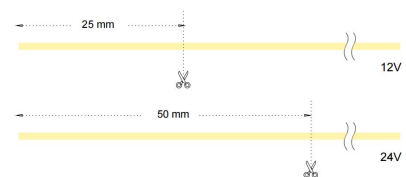

Product Code	Color	Power	LED	LED Qty	IP	Voltage	Beam Angle	Dimension	Material	Length
AL-SLN2835T120-TS10D-24RGB	RGB	12W/M	SMD4040	120leds/m	67	12/24VDC	120°	10x10mm	Silicone	50m/reel