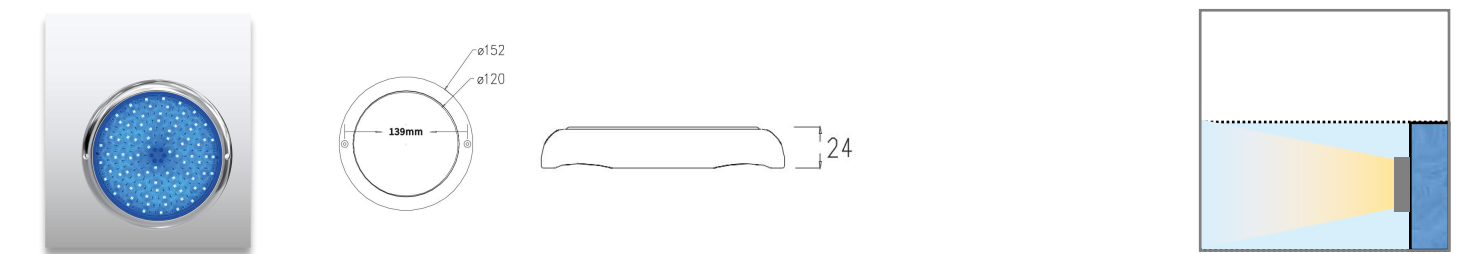

Product Code	Power	LED Qty	Voltage	Beam Angle	Lumen	Color	Diameter	IP
AL-SWRF-A152SS-10W	10W	135	12VAC	120°	997	3000K 6500K R/G/B/RGB	152mm	68
AL-SWRF-A152SS-18W	18W	252	12VAC	120°	1837	3000K 6500K R/G/B/RGB	152mm	68