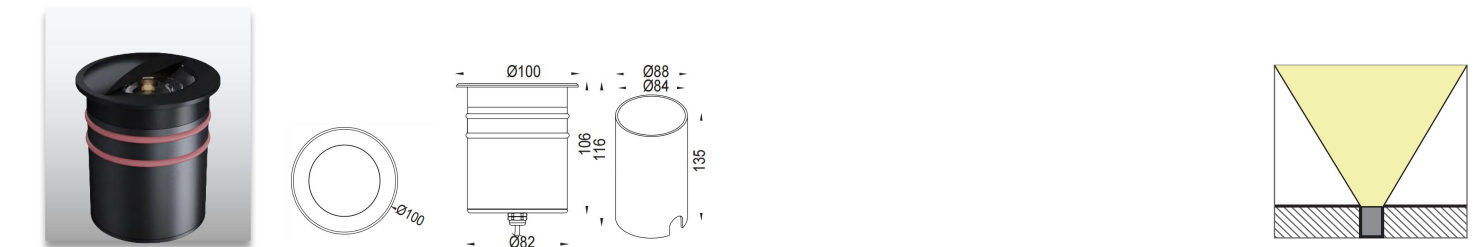

Product Code	Power	LED	Voltage	Beam Angle	Lumen	Color	IK	IP
AL-2C-H100	1*15W	CREE COB	12/24VDC 120-240VAC	12°/24°/36°/55°	705lm	Single	08	67