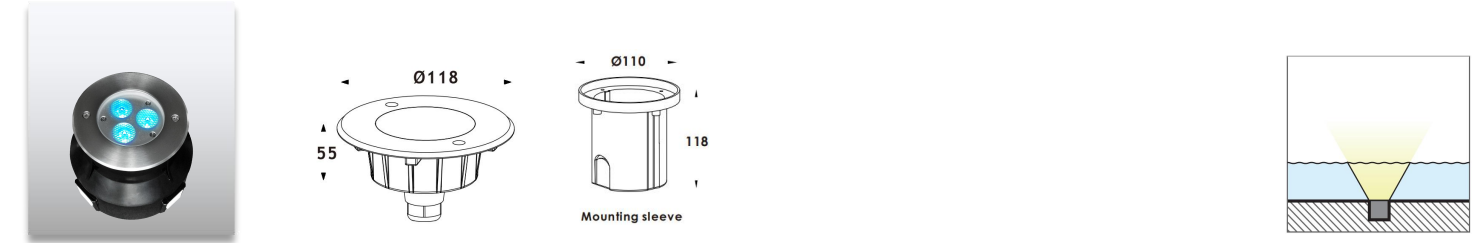

AL-4X Recessed Underwater Light

Product Code	Power	LED	Voltage	Beam Angle	Lumen	Color	IK	IP
AL-4X	3*2W 3*3W 3*3W	CREE/OSRAM OSRAM OSRAM	12/24VDC	10°/20°/30°/60° 25°/40°/60° 25°/40°/60°	530lm 230lm 320lm	Single RGB 3in1 RGBW 4in1	08	68