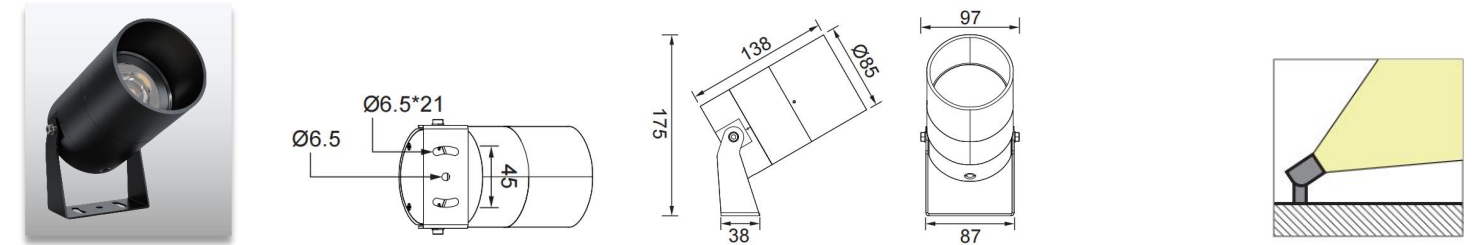

Product Code	Power	LED	Voltage	Beam Angle	Lumen	Color	IK	IP
AL-3K-RL85	1*15W	CREE COB	12/24VDC 120-240VAC	12°/24°/36°/55°	1700lm	Single	05	66