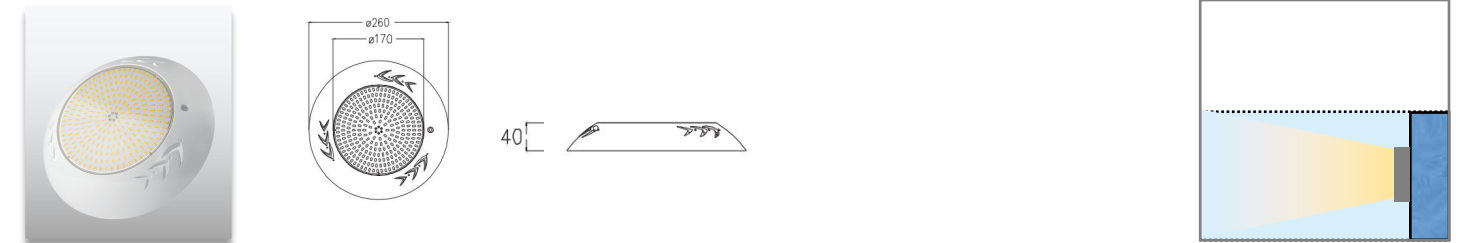

Product Code	Power	LED Qty	Voltage	Beam Angle	Lumen	Color	Diameter	IP
AL-SWRF-A260Y-18W	18W	252	12VAC	120°	1837lm	3000K 6500K R/G/B/RGB	178mm	68
AL-SWRF-A260Y-25W	25W	324	12VAC	120°	2509lm	3000K 6500K R/G/B/RGB	178mm	68
AL-SWRF-A260Y-35W	35W	432	12VAC	120°	3549lm	3000K 6500K R/G/B/RGB	178mm	68
AL-SWRF-A260Y-42W	42W	540	12VAC	120°	4350lm	3000K 6500K R/G/B/RGB	178mm	68