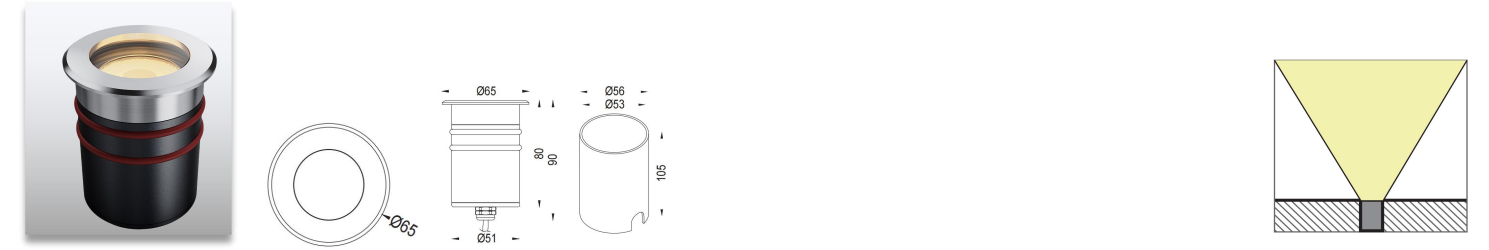

Product Code	Power	LED	Voltage	Beam Angle	Lumen	Color	IK	IP
AL-2C-R65	1*6.5W	CREE COB	12/24VDC 120-240VAC	12°/24°/36°/55°	520lm	Single	08	67