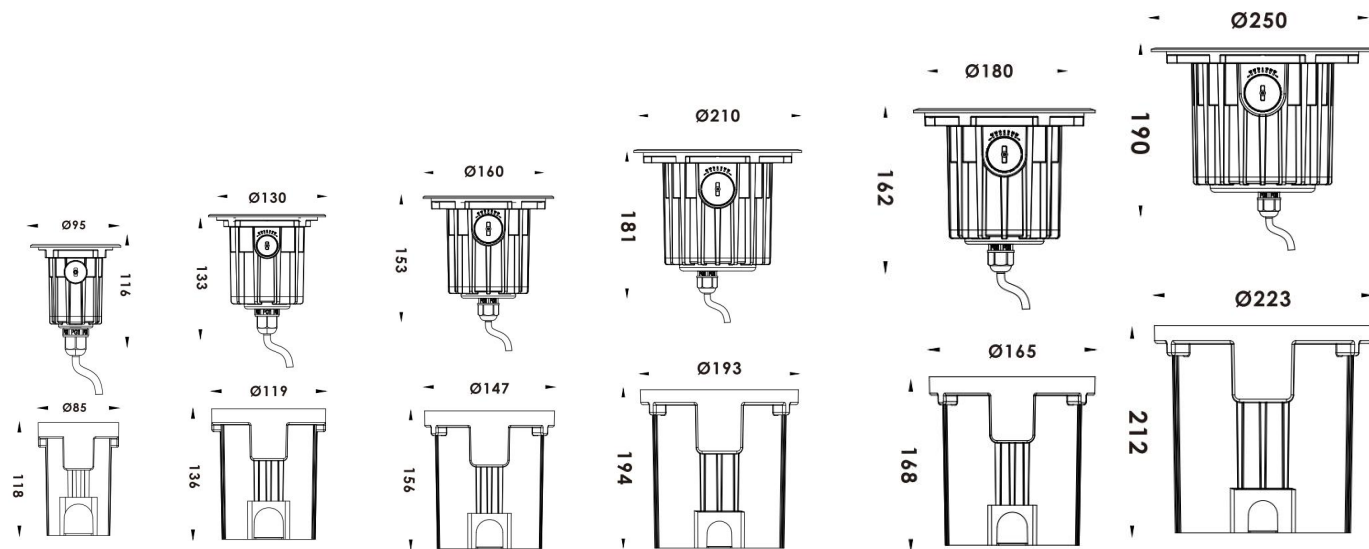

Product Code	Power	LED	Voltage	Beam Angle	Lumen	Color	IK	IP
AL-2ARF-S2	1*3W	CREE	12/24VDC 120-240VAC	20°/30°/40°	250lm	Single	08	67
AL-2ARF-S2	1*6W	CREE COB	12/24VDC 120-240VAC	20°/30°/40°	450lm	Single	08	67
AL-2ARF-S3	1*12W	CREE COB	12/24VDC 120-240VAC	20°/30°/40°	980lm	Single	08	67
AL-2ARF-S4	1*20W	CREE COB	12/24VDC 120-240VAC	20°/30°/40°	1100lm	Single	10	67
AL-2ARF-S5	1*25W	CREE COB	12/24VDC 120-240VAC	20°/30°/40°	1900lm	Single	10	67
AL-2ARF-S6	1*36W	CREE COB	12/24VDC 120-240VAC	20°/30°/40°	2600lm	Single	10	67