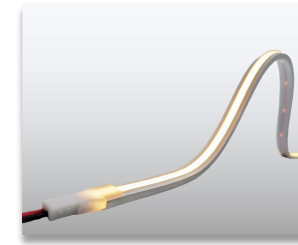

Product Code	Voltage	Color	Watts	LEDs/Meter	Lumen	Efficiency	Pitch	CRI	Dimension
AL-NLCOB90-B480V2-0410	24VDC	2700K 3000K 4000K 6500K	10W	480	700	70	50mm	90	4x10mm