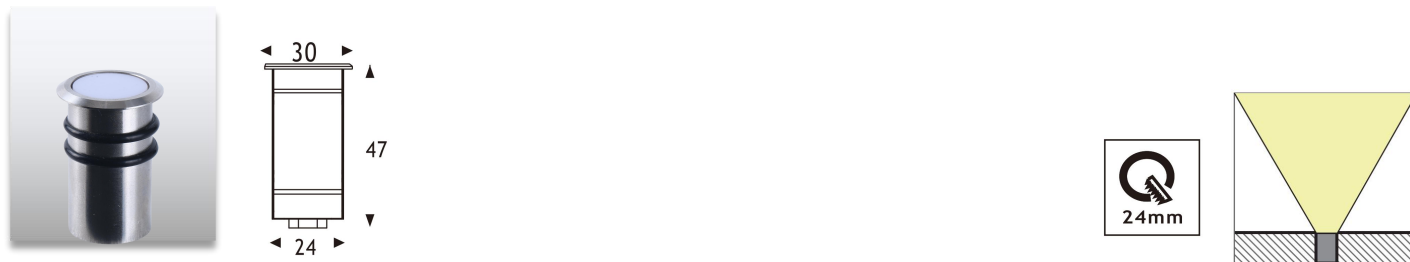

Product Code	Power	LED	Voltage	Beam Angle	Lumen	Color	IK	IP
AL-3K-2SC	1*1W	OSRAM	12VDC	30°/60°/120°	66lm	Single	05	67