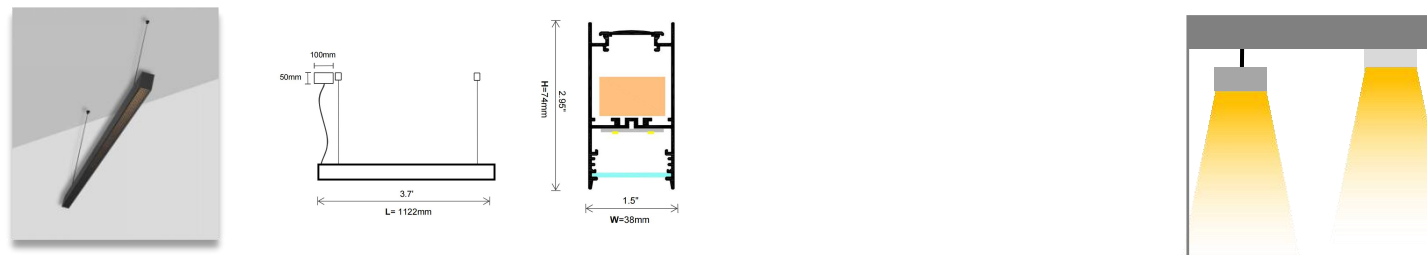

Product Code	Power	Installation	Voltage	Beam Angle	Optic	Lumen	UGR
SLIM-L3874-HC	36W	Suspended	200-240V 100-277V	60°	Honeycomb	1080-1260lm	UGR<16