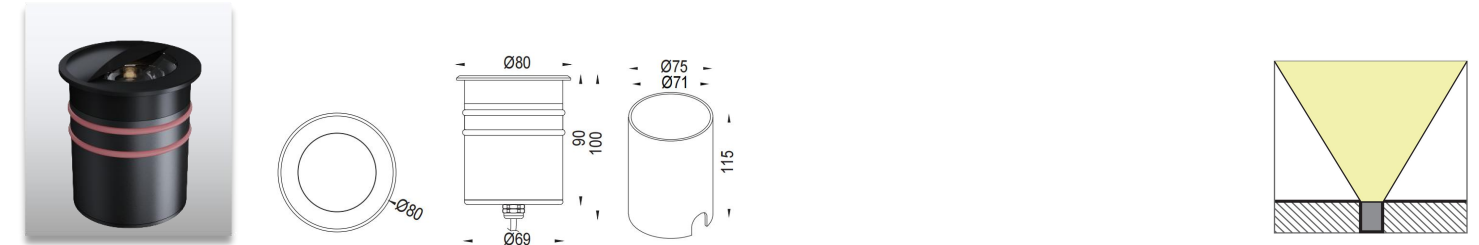

Product Code	Power	LED	Voltage	Beam Angle	Lumen	Color	IK	IP
AL-2C-H80	1*10W	CREE COB	12/24VDC 120-240VAC	12°/24°/36°/55°	470lm	Single	08	67