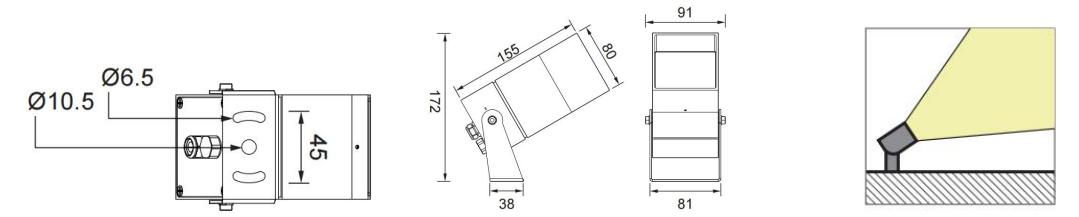

Product Code	Power	LED	Voltage	Beam Angle	Lumen	Color	IK	IP
AL-3K-SL75	1*16W	CREE COB	12/24VDC 120-240VAC	15°/24°/36°/55°	1300lm	Single	05	66