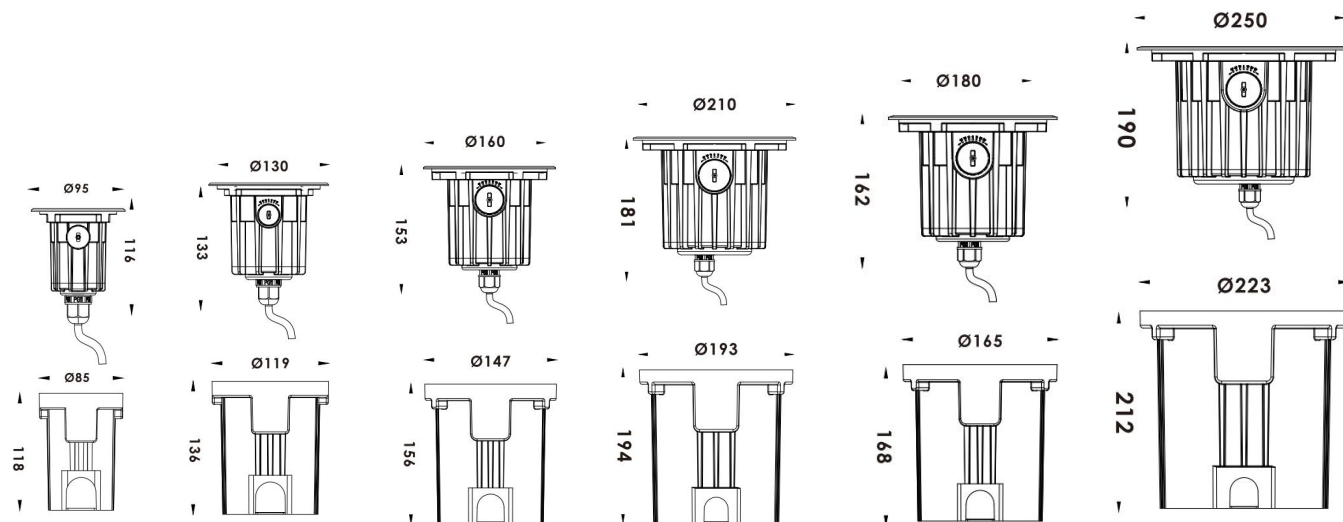

Product Code	Power	LED	Voltage	Beam Angle	Lumen	Color	IK	IP
AL-2AGR-S2	1*6W	CREE COB	12/24VDC 120-240VAC	18°/24°/38°/60°	465lm	Single	08	67
AL-2AGR-S3	1*12W	CREE COB	12/24VDC 120-240VAC	18°/24°/38°/60°	1120lm	Single	08	67
AL-2AGR-S4	1*20W	CREE COB	12/24VDC 120-240VAC	18°/24°/38°/60°	1438lm	Single	10	67
AL-2AGR-S5	1*25W	CREE COB	12/24VDC 120-240VAC	18°/24°/38°/60°	2130lm	Single	10	67
AL-2AGR-S6	1*36W	CREE COB	12/24VDC 120-240VAC	18°/24°/38°/60°	2986lm	Single	10	67