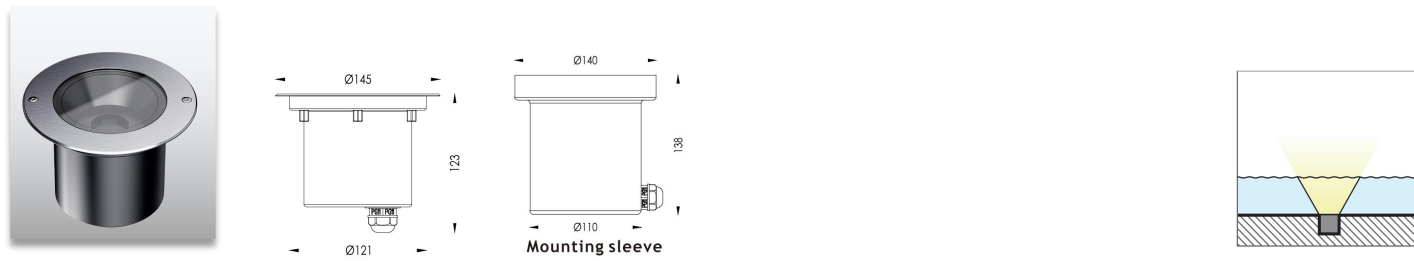

Product Code	Power	LED	Voltage	Beam Angle	Lumen	Color	IK	IP
AL-4KB-R	1*18W	CREE COB	12/24VDC	15°/24°/36°/60°	1440lm	Single	08	68