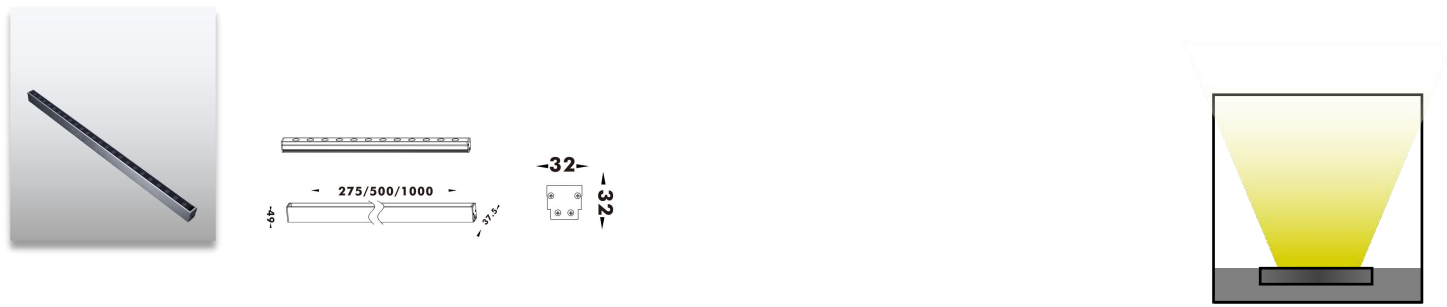

Product Code	Power	LED	Voltage	Beam Angle	Lumen	Color	IK	IP
AL-2HL	6*2W(0.275M)	OSRAM	12/24VDC	10*15°/10*60°/45°/60°	610lm	Single		
	12*1.5W(0.5M)	OSRAM	12/24VDC	10*15°/10*60°/45°/60°	1220lm	Single	08	67
	24*1.5W(1M)	OSRAM	12/24VDC	10*15°/10*60°/45°/60°	2450lm	Single