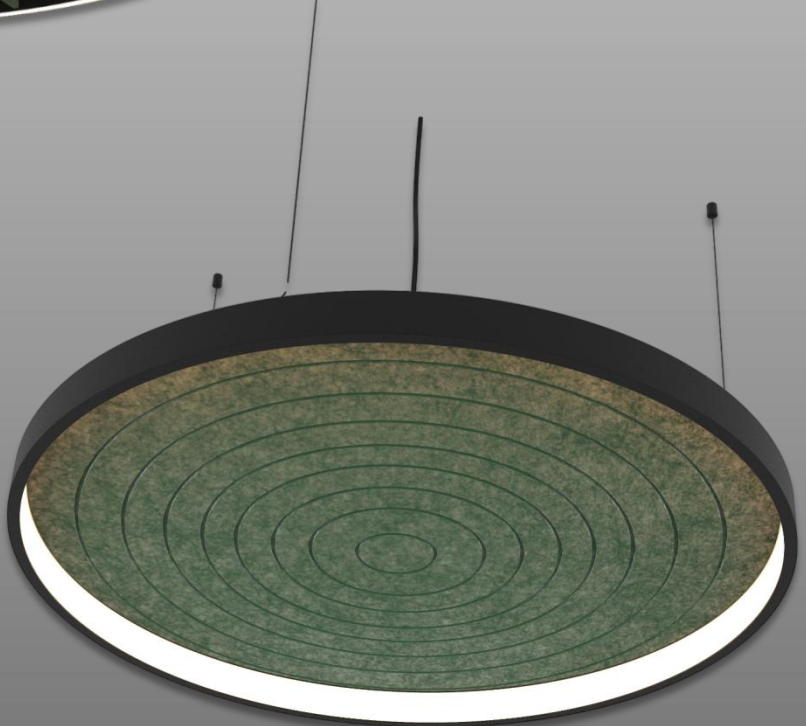

Acoustic LED Light