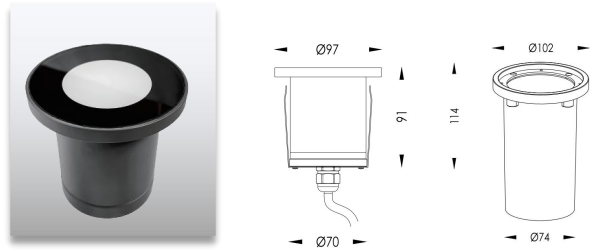

Product Code	Power	LED	Voltage	Beam Angle	Lumen	Color	IK	IP
AL-2V-C	1*6W 3*2W	CREE/OSRAM CREE/OSRAM	12/24VDC 120-240VAC 12/24VDC 120-240VAC	120° 15°/24°/36°/60°	510lm 390lm	Single Single	08	67