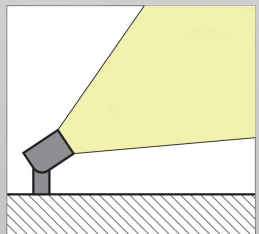

Radar Circle

Stretch Film

Slanted Hood

Straight Hood

Product Code	Power	LED	Voltage	Beam Angle	Lumen	Color	IK	IP
AL-3K-R33	1*2.5W	CREE COB	12/24VDC 120-240VAC	5°/10°/15°/20°/30°/40°/ 60°/10°/45°/25°/45°	150lm	Single	05	66