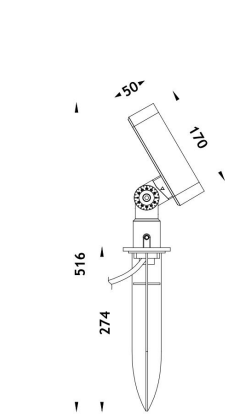

Product Code	Power	LED	Voltage	Beam Angle	Lumen	Color	IK	IP
AL-3VSA	6*4W	CREE	12/24VDC 120-240VAC	3°/8°	1320lm	Single	05	66
	12*2W	OSRAM/CREE	12/24VDC 120-240VAC	15°/25°/40°/60°	1920lm	Single		
	2*12W	CREE COB	12/24VDC 120-240VAC	18°/24°/38°/60°	2400lm	Single		
	12*2.5W	OSRAM	12/24VDC	18°/24°/38°/60°	1160lm	RGB 3in1		
	12*3.5W	OSRAM	12/24VDC	18°/24°/38°/60°	1400lm	RGBW 4in1		
AL-3VSB	12*3.5W	CREE COB	12/24VDC 120-240VAC	3°/8°	2400lm	Single	05	66
	24*2W	OSRAM/CREE	12/24VDC 120-240VAC	15°/25°/40°/60°	3200lm	Single		
	4*10W	CREE COB	12/24VDC 120-240VAC	18°/24°/38°/60°	3600lm	Single		
	24*2.5W	OSRAM	12/24VDC	18°/24°/38°/60°	2280lm	RGB 3in1		
	24*3W	OSRAM	12/24VDC	18°/24°/38°/60°	2700lm	RGBW 4in1		
AL-3VSC	18*3W	CREE COB	12/24VDC 120-240VAC	3°/8°	3240lm	Single	05	66
	36*1.5W	OSRAM/CREE	12/24VDC 120-240VAC	15°/25°/40°/60°	4320lm	Single		
	4*13W	CREE COB	12/24VDC 120-240VAC	18°/24°/38°/60°	5670lm	Single		
	36*2W	OSRAM	12/24VDC	18°/24°/38°/60°	2740lm	RGB 3in1		
	36*3W	OSRAM	12/24VDC	18°/24°/38°/60°	2100lm	RGBW 4in1