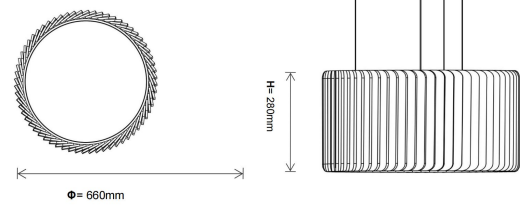

DIANA LED Acoustic Light

Product Code	Power	Installation	Voltage	Beam Angle	Material	UGR	Sound Absorption Coefficient
DIANA-D660-AT9	36W	Suspension rope	200-240V	90°	Polyester + Aluminum + Iron + PC	<21	NRC=0.95