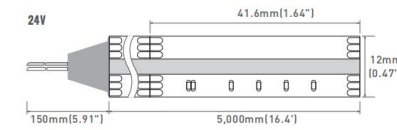

Product Code	Voltage	Color	Watts	LEDs/Meter	Lumen	Efficiency	Pitch	CRI	Width
AL-SLCOB80-ST840V212	24VDC	RGB+CCT	16W	840	720	45	41.6mm	-	12mm