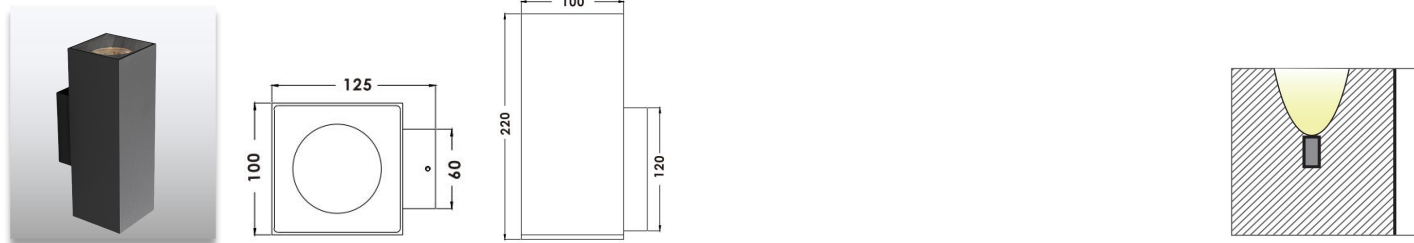

AL-1W Surface Mounted Wall Light

Product Code	Power	LED	Voltage	Beam Angle	Lumen	Color	IK	IP
AL-1WFL-S4	1*20W	CREE COB	CREE COB	12/24VDC 120-240VAC	212lm	Single	05	65