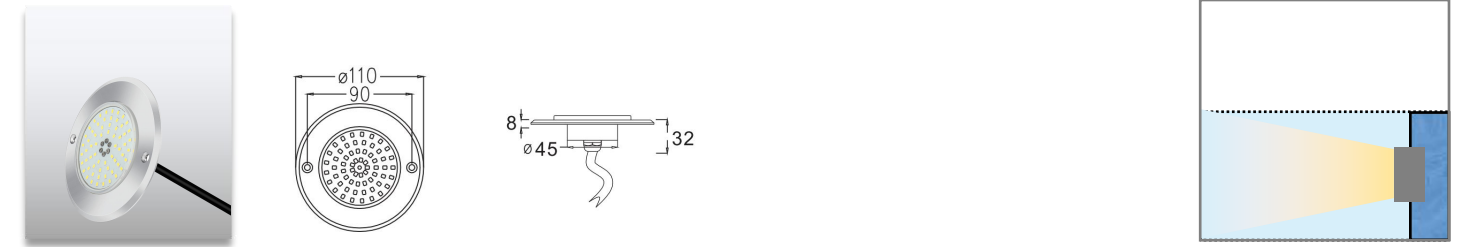

LED Swimming Pool Light

Product Code	Power	LED Qty	Voltage	Beam Angle	Lumen	Color	Thickness	IP
AL-SWT08-A110-6W	6W	63	12VAC	120°	581	3000K 6500K R/G/B RGB	8mm	68