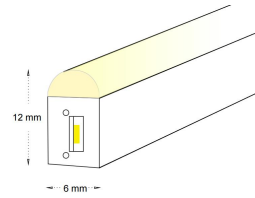

Dome Shape Neon Flex Light

Product Code	Color	Power	LED	LED Qty	IP	Voltage	Beam Angle	Dimension	Material	Length
AL-SLN2835T120WW-W6	Warm White									
AL-SLN2835T120NW-W6	Natrual White									
AL-SLN2835T120CW-W6	Cold White									
AL-SLN2835T120RD-W6	Red									
AL-SLN2835T120GR-W6	Green									
AL-SLN2835T120BL-W6	Blue									
AL-SLN2835T120IB-W6	Ice Blue	9W/M	SMD2835	120leds/m	67	12/24VDC	120°	6x12mm	Silicone	50m/reel
AL-SLN2835T120LY-W6	Lemon Yellow									
AL-SLN2835T120GY-W6	Golden Yellow									
AL-SLN2835T120LP-W6	Light Pink									
AL-SLN2835T120PK-W6	Pink									
AL-SLN2835T120PP-W6	Purple									
AL-SLN2835T120MG-W6	Maldives Green									
AL-SLN2835T120OR-W6	Orange