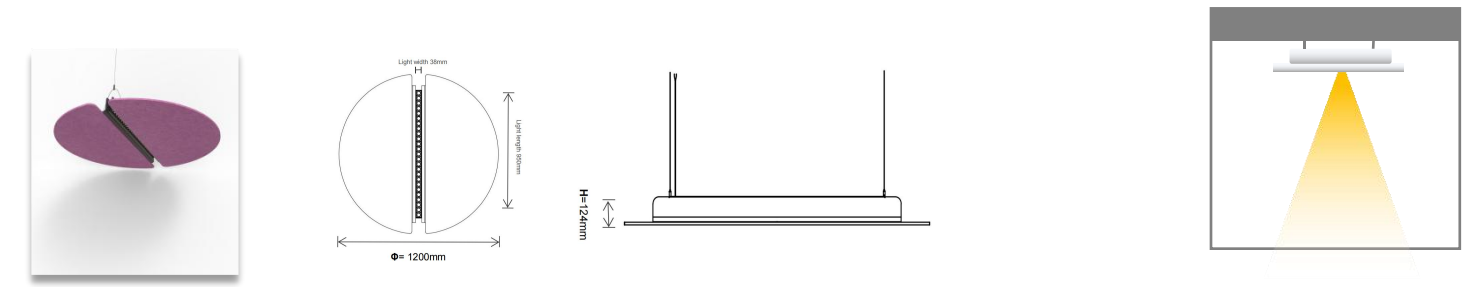

Product Code	Power	Installation	Voltage	Optic	Material	UGR	Sound Absorption Coefficient
SELEN-TR1200-BT12	36W	Suspended	200-240V	38° 50°	Polyester + Aluminum + PMMA	<16	NRC Max=0.95