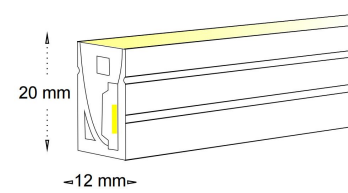

Product Code	Color	Power	LED	LED Qty	IP	Voltage	Beam Angle	Dimension	Material	Length
AL-SLN5050T60-W12E-DMX	RGBW DMX512	14.4W/M	SMD5050	60leds/m	67	24VDC	120°	12x20mm	Silicone	5m/reel