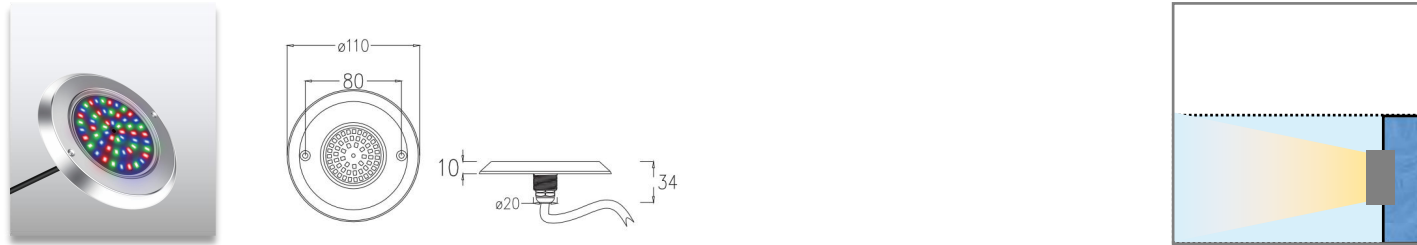

Product Code	Power	LED Qty	Voltage	Beam Angle	Lumen	Color	Thickness	IP
AL-SWT10-D110-6W	6W	54	12/24VDC	120°	581	3000K 6500K R/G/B/RGB	10mm	68