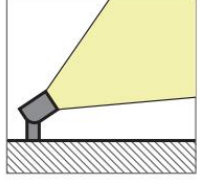

Product Code	Power	LED	Voltage	Beam Angle	Lumen	Color	IK	IP
AL-3K-S75	1*16W	CREE COB	12/24VDC 120-240VAC	15°/24°/36°/55°	1300lm	Single	05	66