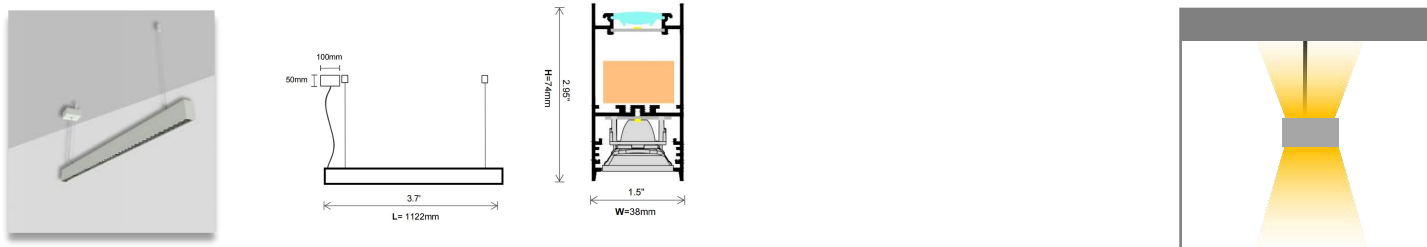

Product Code	Power	Installation	Voltage	Beam Angle	Optic	Lumen	UGR
SLIM-L3874-BL	36W	Suspended	200-240V 100-277V	90°	Blade Louver	1440-1620lm	UGR<19

Product Code	Power	Installation	Voltage	Beam Angle	Optic	Lumen	UGR
SLIM-L3874-RC	28W	Suspended	200-240V 100-277V	48°	Reflector Cup	1440-1620lm	UGR<16