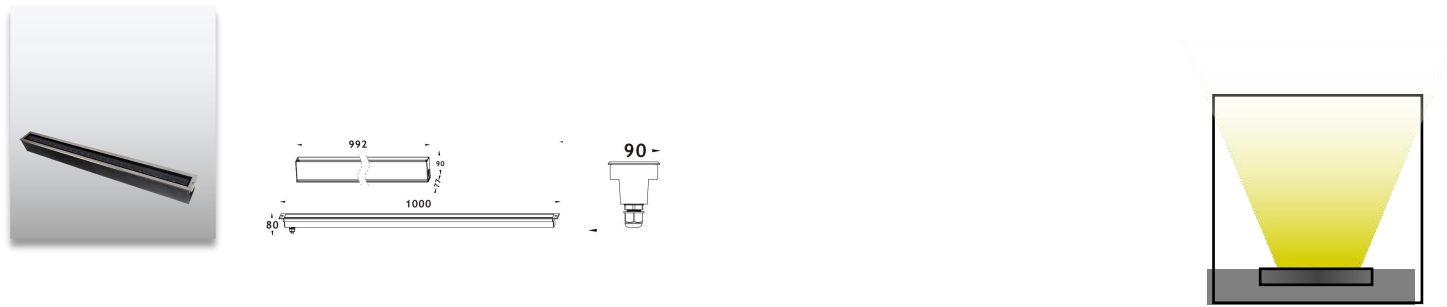

Product Code	Power	LED	Voltage	Beam Angle	Lumen	Color	IK	IP
AL-2ELB	6*2W(0.275M)	OSRAM	12/24VDC 120-240VAC	10*15°/10*60°/45°/60°	700lm	Single		
	12*2W(0.5M)	OSRAM	12/24VDC 120-240VAC	10*15°/10*60°/45°/60°	1390lm	Single		
	24*2W(1M)	OSRAM	12/24VDC 120-240VAC	10*15°/10*60°/45°/60°	2780lm	Single	10	67
	24*2.5W(1M)	OSRAM	12/24VDC	10*15°/10*60°/45°/60°	2780lm	RGB 3in1		
	24*3.5W(1M)	OSRAM	12/24VDC	10*15°/10*60°/45°/60°	2780lm	RGBW 4in1