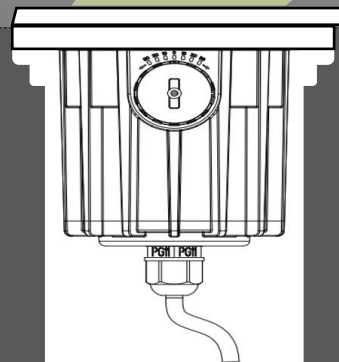

AL-2APR Polarized LED In-ground Light

Product Description

- Triac, 0-10V, PMW, DALI dimmable.
- IP67 for outdoor lighting.
- CREE COB LED high lumen output.
- Six size with power from 3W to 40W optional.
- Body in die-casting aluminum housing with powder coating suitable for coastal applications.
- Surface cover in SUS316L stainless steel with Titanium plating.
- Polarized optical lens.
- 5 years warranty.
- CE, ROHS, UKCA certified.