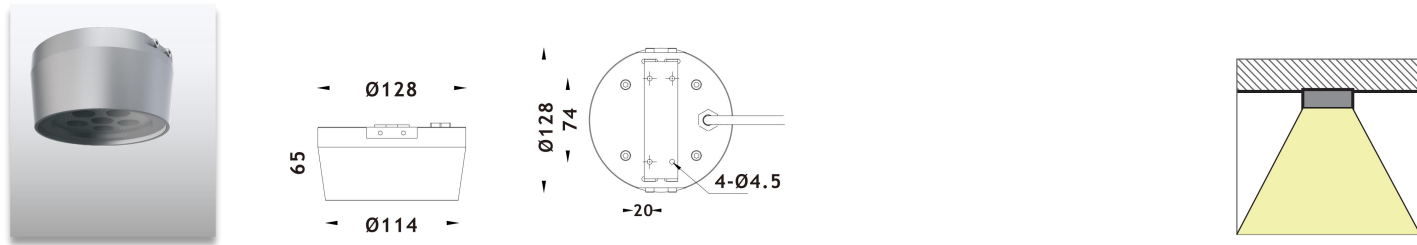

#### Product Description

- IP66 for outdoor ceiling lighting applications.
- Body in die-casting aluminum with powder coating.
- Surface or recessed ceiling mounted.
- Finishes in grey, white, black or bespoke color.
- 2700K, 3000K, 4000K, 6000K, RGB 3in1, RGBW 4in1.
- DALI, PWM, 0-10V, Triac dimmable.
- Round and square shape.
- High lumen output COB LED light source.
- 5 years warranty.