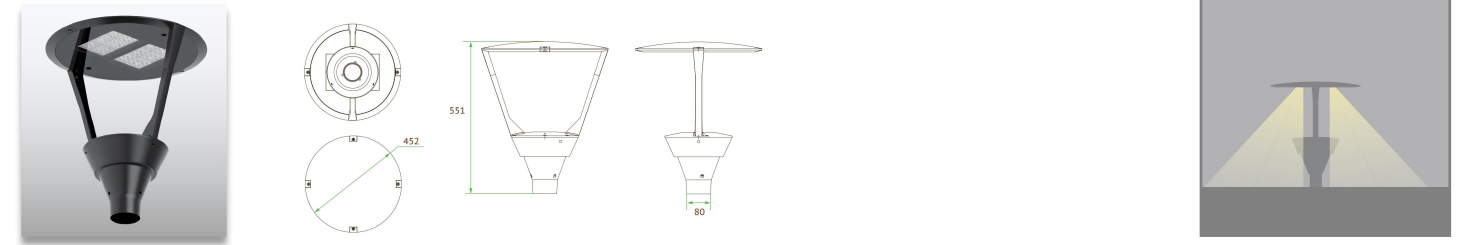

Product Code	Power	Voltage	Color Temperature	Beam Angle	Flux	Efficiency	CRI	IP
AL-PP08-75W	75W	AC85-305V	2700K-6500K	polariscope 45 symmetrical 60°/ 90°	>9750lm	130lm/W	80	65