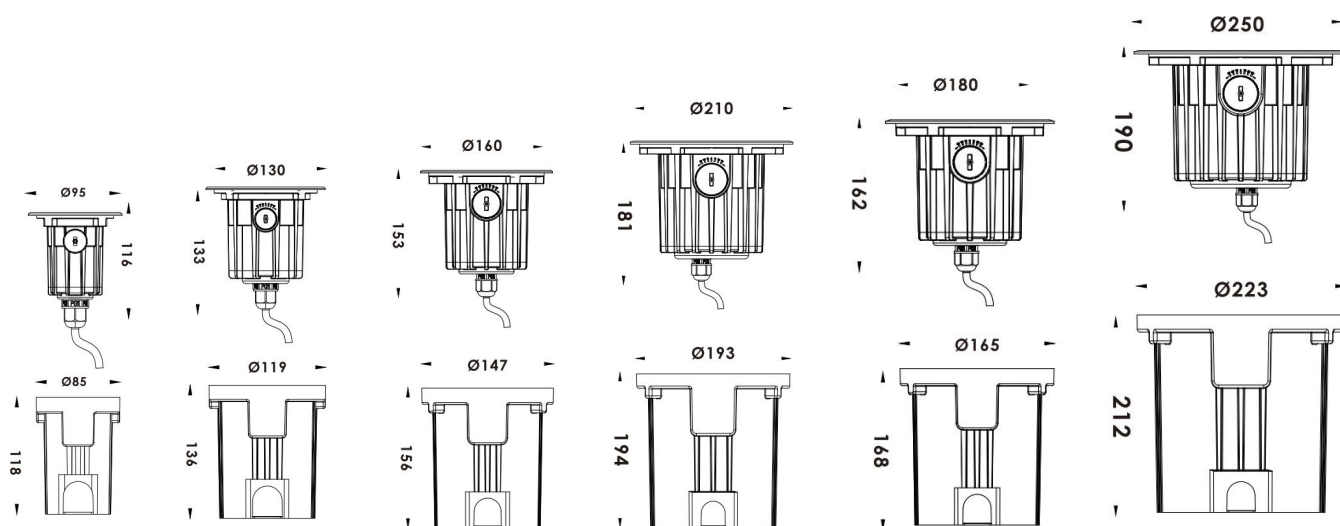

Product Code	Power	LED	Voltage	Beam Angle	Lumen	Color	IK	IP
AL-2AAB-CS1	1*2W 1*3W 1*4W	OSRAM/CREE OSRAM OSRAM	12/24VDC 120-240VAC 12/24VDC 12/24VDC	5°/8°/15°/25°/40°/60°/10°45°/20°*65° 12°/25°/40°/60° 12°/25°/40°/60°	157lm 60lm 80lm	Single RGB 3in1 RGBW 4in1	08	67
AL-2AAB-CS2	2*3W 3*2W 2*3W 2*4W	CREE CREE/OSRAM OSRAM OSRAM	12/24VDC 120-240VAC 12/24VDC 120-240VAC 12/24VDC 12/24VDC	3°/8° 15°/25°/40°/60°/10°45°/20°*65° 18°/24°/38°/60° 18°/24°/38°/60°	465lm 465lm 135lm 182lm	Single Single RGB 3in1 RGBW 4in1	08	67
AL-2AAB-CS3	4*3W 6*2W 4*2.5W 4*3.5W	CREE CREE/OSRAM OSRAM OSRAM	12/24VDC 120-240VAC 12/24VDC 120-240VAC 12/24VDC 12/24VDC	3°/8° 15°/25°/40°/60°/10°45°/20°*65° 18°/24°/38°/60° 18°/24°/38°/60°	920lm 920lm 250lm 430lm	Single Single RGB 3in1 RGBW 4in1	08	67
AL-2AAB-CS4	6*3W 9*2W 6*2.5W 6*3.5W	CREE CREE/OSRAM OSRAM OSRAM	12/24VDC 120-240VAC 12/24VDC 120-240VAC 12/24VDC 12/24VDC	3°/8° 15°/25°/40°/60°/10°45°/20°*65° 18°/24°/38°/60° 18°/24°/38°/60°	1310lm 1310lm 425lm 568lm	Single Single RGB 3in1 RGBW 4in1	10	67
AL-2AAB-CS5	9*3W 12*2W 9*2.5W 9*3.5W	CREE CREE/OSRAM OSRAM OSRAM	12/24VDC 120-240VAC 12/24VDC 120-240VAC 12/24VDC 12/24VDC	3°/8° 15°/25°/40°/60°/10°45°/20°*65° 18°/24°/38°/60° 18°/24°/38°/60°	1800lm 1800lm 730lm 978lm	Single Single RGB 3in1 RGBW 4in1	10	67
AL-2AAB-CS6	9*3W 18*2W 12*2.5W 12*3.5W	CREE CREE/OSRAM OSRAM OSRAM	12/24VDC 120-240VAC 12/24VDC 120-240VAC 12/24VDC 12/24VDC	3°/8° 15°/25°/40°/60°/10°45°/20°*65° 18°/24°/38°/60° 18°/24°/38°/60°	2800lm 2800lm 825lm 1100lm	Single Single RGB 3in1 RGBW 4in1	10	67