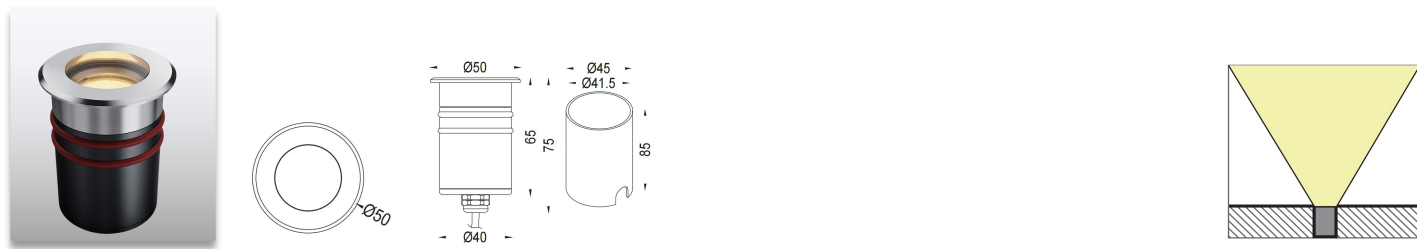

## Product Description

- IP67 for outdoor lighting.
- Surface cover in S316 stainless steel, suitable for coastal lighting applications.
- Various size optional, from Diameter 30mm to Diameter 80mm.
- RGBW 4in1 DMX512, Triac, PWM, 0-10V, DALI dimmable.
- Housing in die-casting aluminum housing, durable and robust.
- Round and square shape.
- High lumen output COB LED light source.
- 5 years warranty.
- CE, ROHS, UKCA certified.

# AL-2C Series In-ground Light

Product Code	Power	LED	Voltage	Beam Angle	Lumen	Color	IK	IP
AL-2C-R32	1*2W	CREE/OSRAM	12/24VDC 120-240VAC	10°/15°/24°/36°/60°	160lm	Single	08	67

Product Code	Power	LED	Voltage	Beam Angle	Lumen	Color	IK	IP
AL-2C-R42	1*4W	CREE COB	12/24VDC 120-240VAC	12°/24°/36°/55°	320lm	Single	08	67