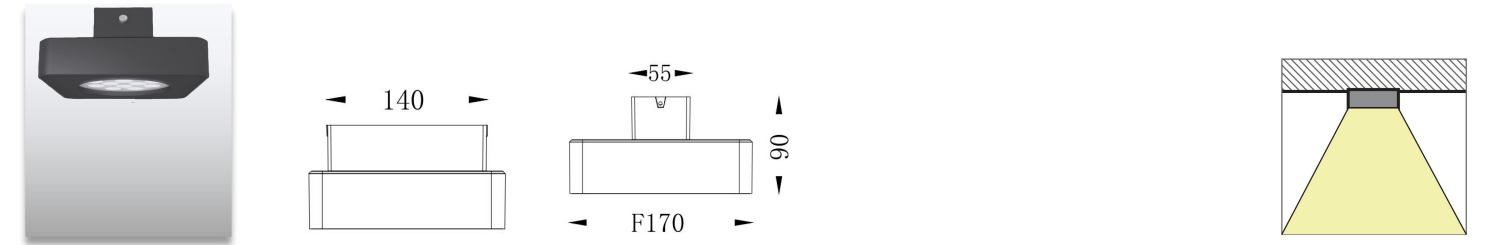

Product Code	Power	LED	Voltage	Beam Angle	Lumen	Color	IK	IP
AL-7VSA	12*2W	CREE/OSRAM	12/24VDC 120-240VAC	15°/25°/40°/60°/90°	1920lm	Single	05	65
	2*12W	CREE COB		20°/36°/60°	2400lm	Single