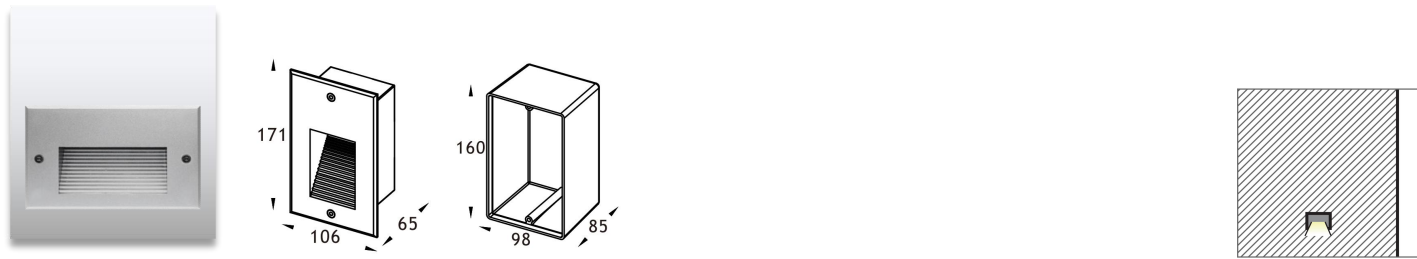

Product Code	Power	LED	Voltage	Beam Angle	Lumen	Color	IK	IP
AL-1DRB	1.4W	OSRAM	12/24VDC 120-240VAC	120°	35lm	Single	05	65
	3W	OSRAM			55lm	Single