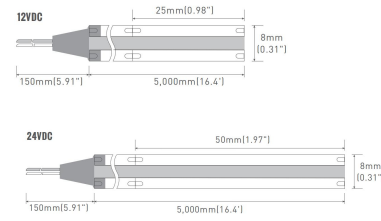

Product Code	Voltage	Color	Watts	LEDs/Meter	Lumen	Efficiency	Pitch	CRI	Width
AL-SLCOB90-RR320V108	12VDC	3000K 4000K 6500K	8W	320	800	100	25mm	90	8mm
AL-SLCOB90-RR320V208	24VDC	3000K 4000K 6500K	8W	320	800	100	50mm	90	8mm