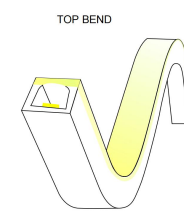

Product Code	Color	Power	LED	LED Qty	IP	Voltage	Beam Angle	Dimension	Material	Length
AL-SLN2835T120WW-F12	Warm White									
AL-SLN2835T120NW-F12	Natrual White									
AL-SLN2835T120CW-F12	Cold White									
AL-SLN2835T120RD-F12	Red									
AL-SLN2835T120GR-F10	Green									
AL-SLN2835T120BL-F12	Blue									
AL-SLN2835T120IB-F12	Ice Blue	9W/M	SMD2835	120leds/m	67	12/24VDC	120°	12x12mm	Silicone	50m/reel
AL-SLN2835T120LY-F12	Lemon Yellow									
AL-SLN2835T120GY-F12	Golden Yellow									
AL-SLN2835T120LP-F12	Light Pink									
AL-SLN2835T120PK-F12	Pink									
AL-SLN2835T120PP-F12	Purple									
AL-SLN2835T120MG-F12	Maldives Green									
AL-SLN2835T120OR-F12	Orange