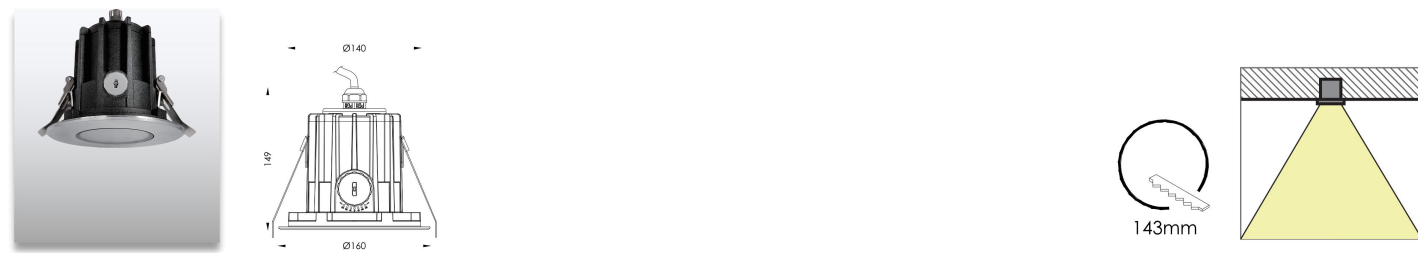

Product Code	Power	LED	Voltage	Beam Angle	Lumen	Color	IK	IP
AL-7AA-S3	4*3W	CREE	12/24VDC 120-240VAC	3°/8°	920lm	Single	08	67
	6*2W	CREE/OSRAM	12/24VDC 120-240VAC	15°/25°/40°/60°	920lm	Single		
	1*12W	CREE COB	12/24VDC 120-240VAC	18°/24°/38°/60°	920lm	Single		
	4*2.5W	OSRAM	12/24VDC	15°/25°/40°/60°	920lm	RGB 3in1		
	4*3.5W	OSRAM	12/24VDC	15°/25°/40°/60°	920lm	RGBW 4in1