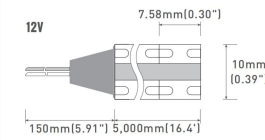

Product Code	Voltage	Color	Watts	LEDs/Meter	Lumen	Efficiency	Pitch	CRI	Width
AL-SLCOB80-MC528V110	12VDC	2200K 2700K 3000K 4000K 5000K 6500K	10W	528	1100	110	7.58mm	80	10mm
AL-SLCOB90-MC528V110	12VDC	2200K 2700K 3000K 4000K 5000K 6500K	10W	528	1000	100	7.58mm	90	10mm