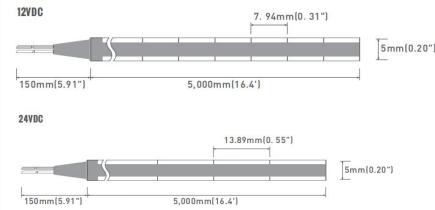

Product Code	Voltage	Color	Watts	LEDs/Meter	Lumen	Efficiency	Pitch	CRI	Width
AL-SLCOBXX-UN504V105	12VDC	2200K 2700K 3000K 4000K 5000K 6500K	6W	504	660	110	7.94mm	80 90	5mm
AL-SLCOBXX-UN528V205	24VDC	2200K 2700K 3000K 4000K 5000K 6500K	6W	504	660	100	13.89mm	80 90	5mm