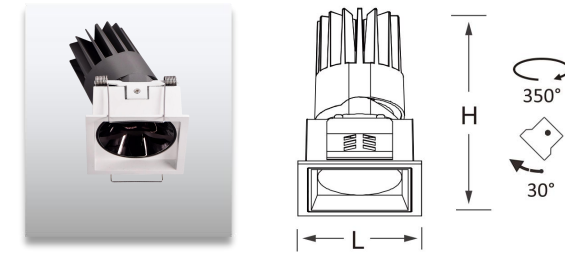

Product Code	Voltage	Color Temperature	Beam Angle	UGR	Flux	CRI	L(mm)	H(mm)	Cut-out(mm)
AL-SP135A-FS550-8W	200-240VAC	2700K-6500K	15°/24°/38°/60°	<20	560lm	90+	64x64	93	55x55
AL-SP135A-FS750-18W	200-240VAC	2700K-6500K	15°/24°/38°/60°	<20	1260lm	90+	85x85	120	75x75
AL-SP135A-FS950-25W	200-240VAC	2700K-6500K	15°/24°/38°/60°	<20	1750lm	90+	105x105	146	95x95