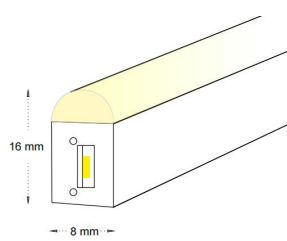

Product Code	Color	Power	LED	LED Qty	IP	Voltage	Beam Angle	Dimension	Material	Length
AL-SLN2835T120WW-W8	Warm White									
AL-SLN2835T120NW-W8	Natrual White									
AL-SLN2835T120CW-W8	Cold White									
AL-SLN2835T120RD-W8	Red									
AL-SLN2835T120GR-W8	Green									
AL-SLN2835T120BL-W8	Blue									
AL-SLN2835T120IB-W8	Ice Blue	9W/M	SMD2835	120leds/m	67	12/24VDC	120°	8x16mm	Silicone	50m/reel
AL-SLN2835T120LY-W8	Lemon Yellow									
AL-SLN2835T120GY-W8	Golden Yellow									
AL-SLN2835T120LP-W8	Light Pink									
AL-SLN2835T120PK-W8	Pink									
AL-SLN2835T120PP-W8	Purple									
AL-SLN2835T120MG-W8	Maldives Green									
AL-SLN2835T120OR-W8	Orange