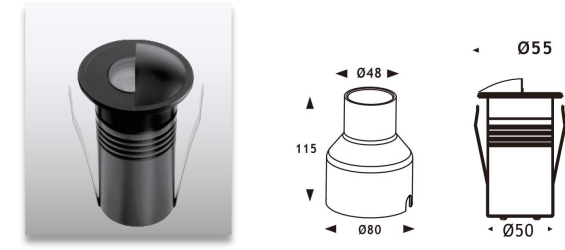

AL-2W LED Inground Light

Product Code	Power	LED	Voltage	Beam Angle	Lumen	Color	IK	IP
AL-2W-D55	1*2W 1*3W 1*4W	CREE/OSRAM OSRAM OSRAM	12/24VDC 120-240VAC 12/24VDC 12/24VDC	12°/25°/40°/60°	120lm 50lm 50lm	Single RGB 3in1 RGBW 4in1	08	67