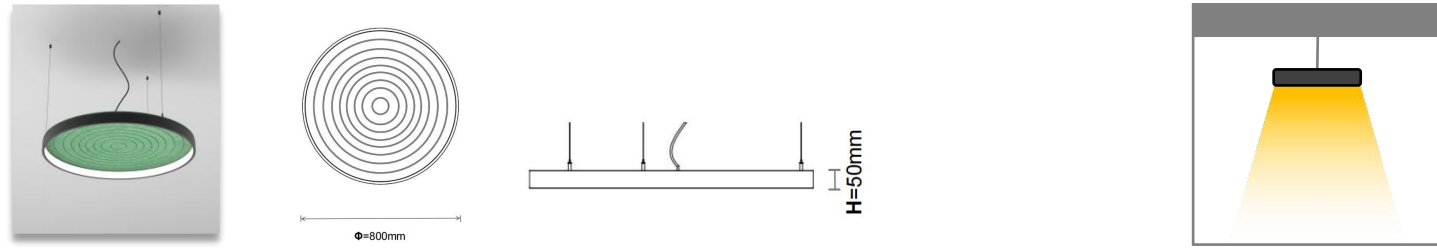

Product Code	Power	Installation	Voltage	Beam Angle	Optic	Lumen	Sound Absorption Coefficient
SELEN-SEH800-T12	32W	Suspended	200-240V	90°	Acrylic board	1440-1600	NRC=0.95