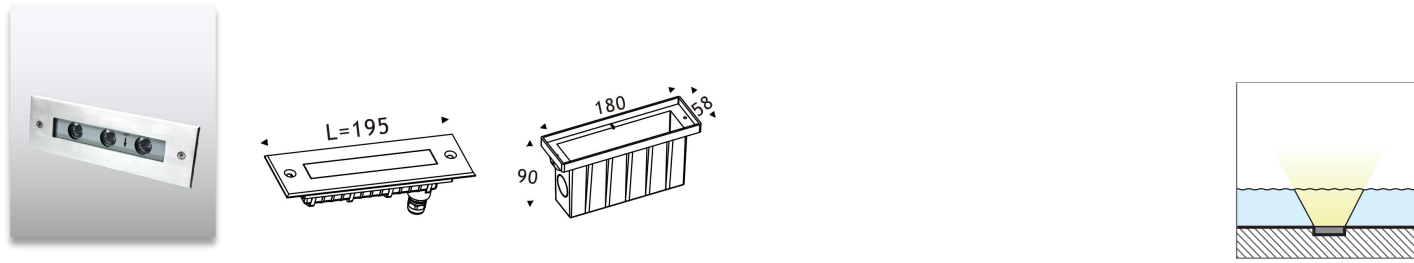

AL-4L Recessed Underwater Light

Product Code	Power	LED	Voltage	Beam Angle	Lumen	Color	IK	IP
AL-4FL	3*2W	CREE/OSRAM	12/24VDC	10°/25°/40°/60°/45°|35°	400lm	Single	08	68
	3*2.5W	OSRAM		10°/25°/40°/60°/45°|35°	180lm	RGB 3in1		
	3*3.5W	OSRAM		10°/25°/40°/60°/45°|35°	260lm	RGBW 4in1