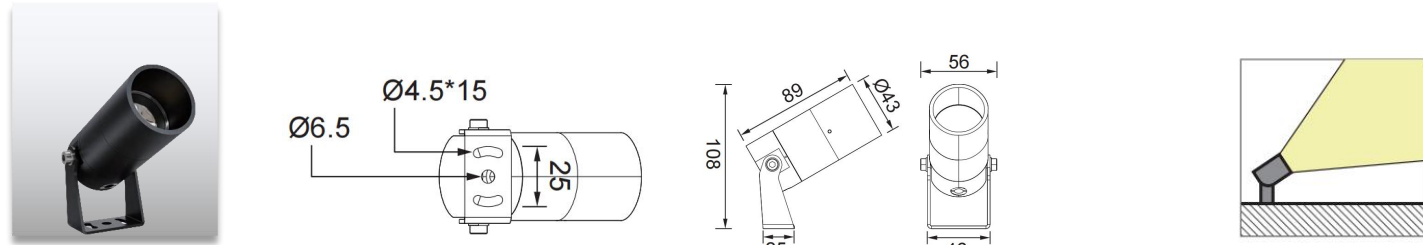

Product Code	Power	LED	Voltage	Beam Angle	Lumen	Color	IK	IP
AL-3K-RL43	1*4W	CREE COB	12/24VDC 120-240VAC	15°/24°/36°/60°	500lm	Single	05	66