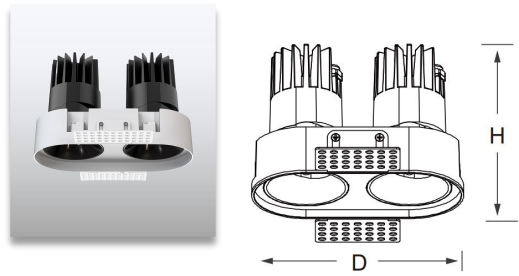

Product Code	Voltage	Color Temperature	Beam Angle	UGR	Flux	CRI	LxH(mm)	H(mm)	Cut-out(mm)
AL-SP133A-FR550-2x8W	200-240VAC	2700K-6500K	15°/24°/38°/60°	<20	1120lm	90+	126x65	85	128x67
AL-SP133A-FR750-2x18W	200-240VAC	2700K-6500K	15°/24°/38°/60°	<20	2520lm	90+	177x87	110	180x90
AL-SP133A-FR950-2x25W	200-240VAC	2700K-6500K	15°/24°/38°/60°	<20	3500lm	90+	222x108	130	225x110