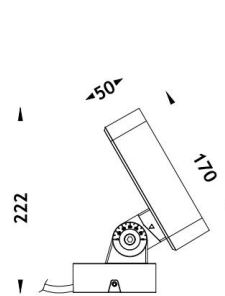

Product Code	Power	LED	Voltage	Beam Angle	Lumen	Color	IK	IP
AL-3VSA	6*4W	CREE	12/24VDC 120-240VAC	3°/8°	1320lm	Single	05	66
	12*2W	OSRAM/CREE	12/24VDC 120-240VAC	15°/25°/40°/60°	1920lm	Single		
	2*12W	CREE COB	12/24VDC 120-240VAC	18°/24°/38°/60°	2400lm	Single		
	12*2.5W	OSRAM	12/24VDC	18°/24°/38°/60°	1160lm	RGB 3in1		
	12*3.5W	OSRAM	12/24VDC	18°/24°/38°/60°	1400lm	RGBW 4in1		
AL-3VSB	12*3.5W	CREE COB	12/24VDC 120-240VAC	3°/8°	2400lm	Single	05	66
	24*2W	OSRAM/CREE	12/24VDC 120-240VAC	15°/25°/40°/60°	3200lm	Single		
	4*10W	CREE COB	12/24VDC 120-240VAC	18°/24°/38°/60°	3600lm	Single		
	24*2.5W	OSRAM	12/24VDC	18°/24°/38°/60°	2280lm	RGB 3in1		
	24*3W	OSRAM	12/24VDC	18°/24°/38°/60°	2700lm	RGBW 4in1		
AL-3VSC	18*3W	CREE COB	12/24VDC 120-240VAC	3°/8°	3240lm	Single	05	66
	36*1.5W	OSRAM/CREE	12/24VDC 120-240VAC	15°/25°/40°/60°	4320lm	Single		
	4*13W	CREE COB	12/24VDC 120-240VAC	18°/24°/38°/60°	5670lm	Single		
	36*2W	OSRAM	12/24VDC	18°/24°/38°/60°	2740lm	RGB 3in1		
	36*3W	OSRAM	12/24VDC	18°/24°/38°/60°	2100lm	RGBW 4in1