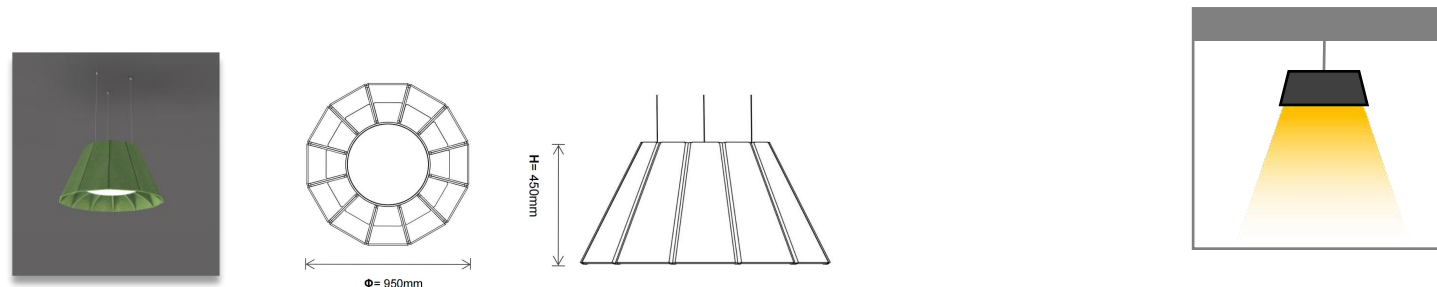

Product Code	Power	Installation	Voltage	Beam Angle	Material	UGR	Sound Absorption Coefficient
SELEN-ASA-CT9	30W	Suspended	200-240V	90°	Polyester + Aluminum	<19	NRC=0.85