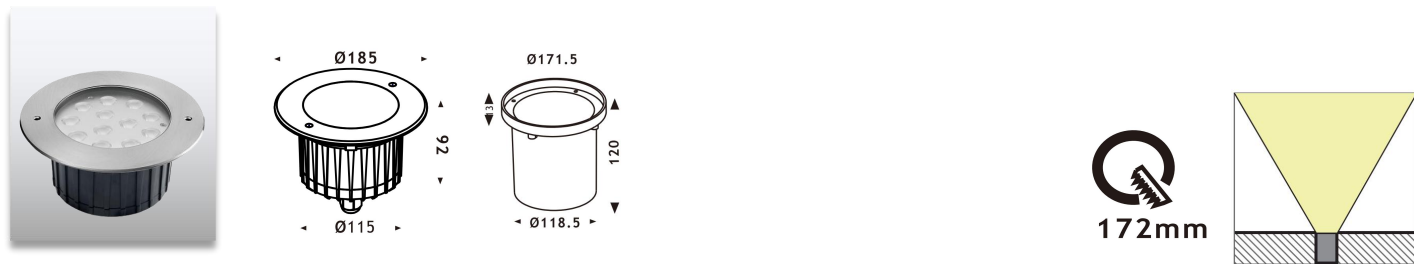

Product Code	Power	LED	Voltage	Beam Angle	Lumen	Color	IK	IP
AL-2BF	12*2W	CREE/OSRAM	12/24VDC 120-240VAC	10°/25°/40°/60°/10*45°/25*45°	530lm	Single	08	67
	18*1.5W	OSRAM	12/24VDC	12°/25°/30°/45°/60°	530lm	RGB 3in1		
	12*2.5W	CREE/OSRAM	12/24VDC 120-240VAC	12°/25°/40°/60°/12*45	210lm	Single		
	12*3.5W	OSRAM	12/24VDC	12°/25°/40°/60°/12*45	1680lm	RGB		
	18*1.5W	OSRAM	12/24VDC	25°/40°/60°/80°/10*45°/25*45	2100lm	RGB		
	18*1.5W	OSRAM	12/24VDC	25°/40°/60°/80°/10*45°/25*45	1500lm	RGB 3in1