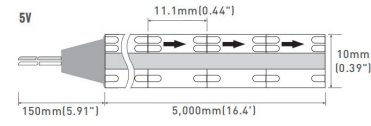

COB Strip Light

Product Code	Voltage	Color	Watts	LEDs/Meter	Lumen	Efficiency	Pitch	CRI	Width
AL-SLCOB-SP1180V510-RGB	5VDC	RGB	14W	180	280	20	11.1mm	-	10mm