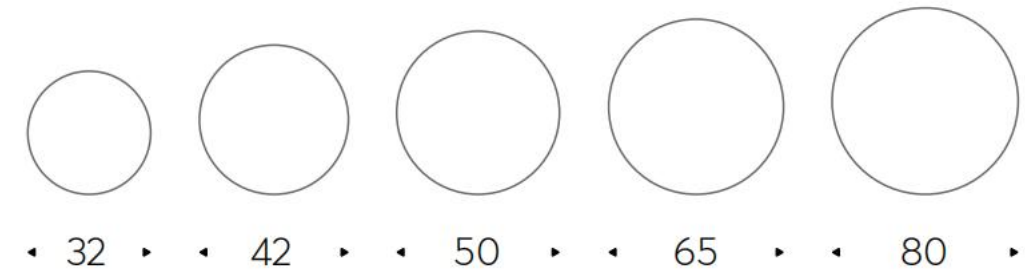

AL-2C Series In-ground Light