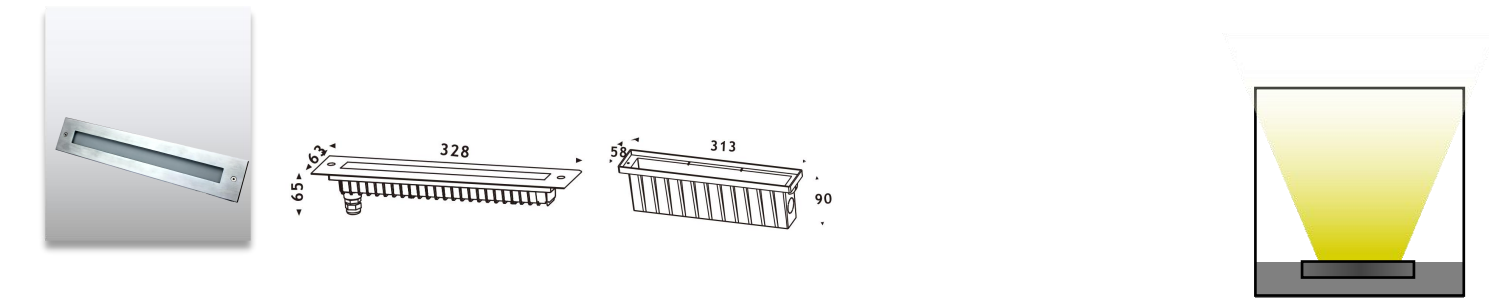

Product Code	Power	LED	Voltage	Beam Angle	Lumen	Color	IK	IP
	4.8W	OSRAM	12/24VDC 120-240VAC	120°	50lm	Single		
AL-2BL-D	4.8W	OSRAM	12/24VDC	120°	45lm	RGB 3in1	08	67