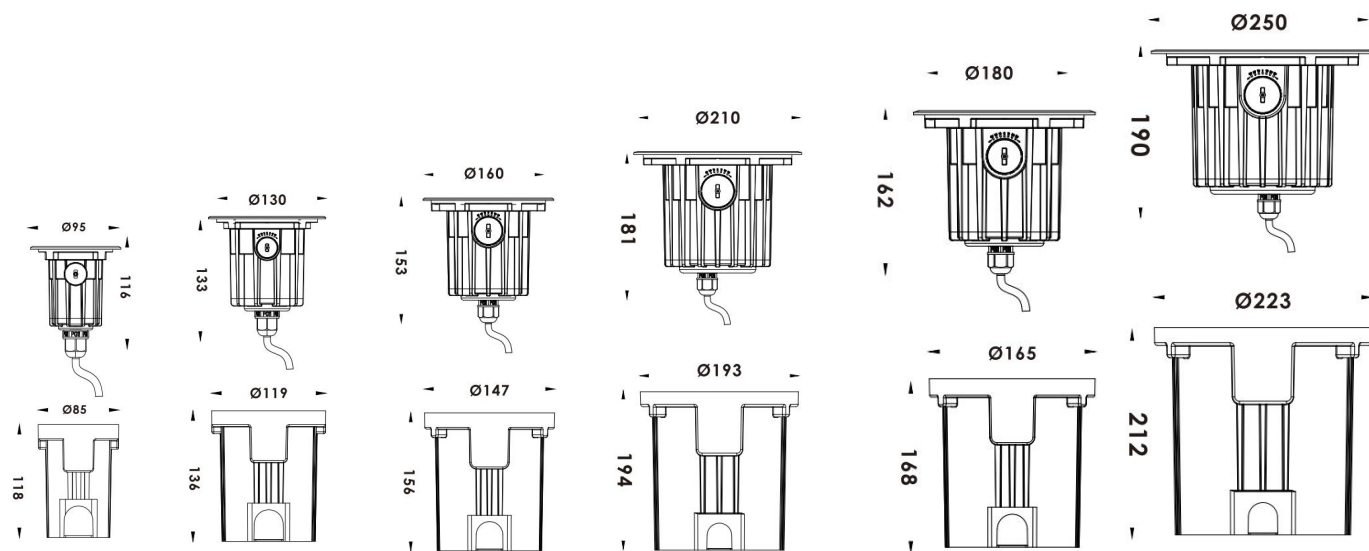

Product Code	Power	LED	Voltage	Beam Angle	Lumen	Color	IK	IP
AL-2APR-S2	1*3W	CREE	12/24VDC120-240VAC	Asymmetrical 27°	250lm	Single	08	67
AL-2APR-S2	1*6W	CREE COB	12/24VDC 120-240VAC	Asymmetrical 27°	450lm	Single	08	67
AL-2APR-S3	1*12W	CREE COB	12/24VDC 120-240VAC	Asymmetrical 27°	980lm	Single	08	67
AL-2APR-S4	1*20W	CREE COB	12/24VDC 120-240VAC	Asymmetrical 27°	1100lm	Single	10	67
AL-2APR-S5	1*25W	CREE COB	12/24VDC 120-240VAC	Asymmetrical 27°	1900lm	Single	10	67
AL-2APR-S6	1*36W	CREE COB	12/24VDC 120-240VAC	Asymmetrical 27°	2600lm	Single	10	67