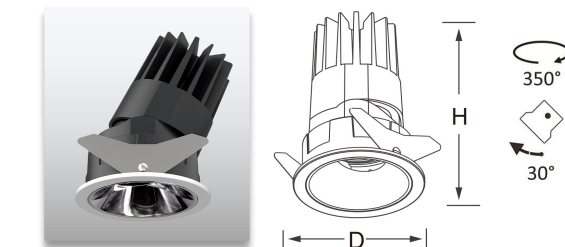

Product Code	Voltage	Color Temperature	Beam Angle	UGR	Flux	CRI	L(mm)	H(mm)	Cut-out(mm)
AL-SP133A-FS550-8W	200-240VAC	2700K-6500K	15°/24°/38°/60°	<20	560lm	90+	54x54	93mm	57.5x57.5
AL-SP133A-FS750-18W	200-240VAC	2700K-6500K	15°/24°/38°/60°	<20	1260lm	90+	74x74	121	77x77
AL-SP133A-FS950-25W	200-240VAC	2700K-6500K	15°/24°/38°/60°	<20	1750lm	90+	94x94	146	97x97