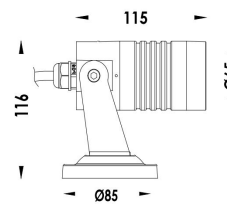

Product Code	Power	LED	Voltage	Beam Angle	Lumen	Color	IK	IP
AL-3SA	1*4W	OSRAM/CREE	12/24VDC 120-240VAC	5°/8°/10°/30°/40°/60°	380lm	Single	04	65
	1*6W	CREE COB	12/24VDC 120-240VAC	15°/24°/36°/60°	465lm	Single		
	1*3W	OSRAM	12/24VDC	20°/30°/40°/60°	60lm	RGB 3in1		
	1*4W	OSRAM	12/24VDC	20°/30°/40°/60°	80lm	RGBW 4in1		
AL-3SB	3*4W	OSRAM/CREE	12/24VDC 120-240VAC	5°/8°/10°/30°/40°/60°	960lm	Single	04	65
	1*12W	CREE COB	12/24VDC 120-240VAC	15°/24°/36°/60°	1260lm	Single		
	3*2.5W	OSRAM	12/24VDC	20°/30°/40°/60°	220lm	RGB 3in1		
	3*3.5W	OSRAM	12/24VDC	20°/30°/40°/60°	260lm	RGBW 4in1		
AL-3SC	4*4W	OSRAM/CREE	12/24VDC 120-240VAC	5°/8°/10°/30°/40°/60°	1280lm	Single	04	65
	1*16W	CREE COB	12/24VDC 120-240VAC	15°/24°/36°/60°	1840lm	Single		
	4*2.5W	OSRAM	12/24VDC	20°/30°/40°/60°	250lm	RGB 3in1		
	4*3.5W	OSRAM	12/24VDC	20°/30°/40°/60°	350lm	RGBW 4in1		

Product Code	Power	LED	Voltage	Beam Angle	Lumen	Color	IK	IP
AL-3SAH	1*4W	OSRAM/CREE	12/24VDC 120-240VAC	5°/8°/10°/30°/40°/60°	380lm	Single	04	65
	1*6W	CREE COB	12/24VDC 120-240VAC	15°/24°/36°/60°	465lm	Single		
	1*3W	OSRAM	12/24VDC	20°/30°/40°/60°	60lm	RGB 3in1		
	1*4W	OSRAM	12/24VDC	20°/30°/40°/60°	80lm	RGBW 4in1		
AL-3SBH	3*4W	OSRAM/CREE	12/24VDC 120-240VAC	5°/8°/10°/30°/40°/60°	960lm	Single	04	65
	1*12W	CREE COB	12/24VDC 120-240VAC	15°/24°/36°/60°	1260lm	Single		
	3*2.5W	OSRAM	12/24VDC	20°/30°/40°/60°	220lm	RGB 3in1		
	3*3.5W	OSRAM	12/24VDC	20°/30°/40°/60°	260lm	RGBW 4in1		
AL-3SCH	4*4W	OSRAM/CREE	12/24VDC 120-240VAC	5°/8°/10°/30°/40°/60°	1280lm	Single	04	65
	1*16W	CREE COB	12/24VDC 120-240VAC	15°/24°/36°/60°	1840lm	Single		
	4*2.5W	OSRAM	12/24VDC	20°/30°/40°/60°	250lm	RGB 3in1		
	4*3.5W	OSRAM	12/24VDC	20°/30°/40°/60°	350lm	RGBW 4in1