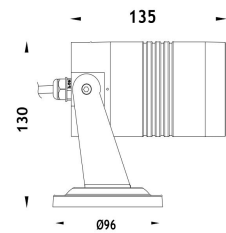

Product Code	Power	LED	Voltage	Beam Angle	Lumen	Color	IK	IP
AL-3SA	1*4W	OSRAM/CREE	12/24VDC 120-240VAC	5°/8°/10°/30°/40°/60°	380lm	Single	04	65
	1*6W	CREE COB	12/24VDC 120-240VAC	15°/24°/36°/60°	465lm	Single		
	1*3W	OSRAM	12/24VDC	20°/30°/40°/60°	60lm	RGB 3in1		
	1*4W	OSRAM	12/24VDC	20°/30°/40°/60°	80lm	RGBW 4in1		
AL-3SB	3*4W	OSRAM/CREE	12/24VDC 120-240VAC	5°/8°/10°/30°/40°/60°	960lm	Single	04	65
	1*12W	CREE COB	12/24VDC 120-240VAC	15°/24°/36°/60°	1260lm	Single		
	3*2.5W	OSRAM	12/24VDC	20°/30°/40°/60°	220lm	RGB 3in1		
	3*3.5W	OSRAM	12/24VDC	20°/30°/40°/60°	260lm	RGBW 4in1		
AL-3SC	4*4W	OSRAM/CREE	12/24VDC 120-240VAC	5°/8°/10°/30°/40°/60°	1280lm	Single	04	65
	1*16W	CREE COB	12/24VDC 120-240VAC	15°/24°/36°/60°	1840lm	Single		
	4*2.5W	OSRAM	12/24VDC	20°/30°/40°/60°	250lm	RGB 3in1		
	4*3.5W	OSRAM	12/24VDC	20°/30°/40°/60°	350lm	RGBW 4in1		

Product Code	Power	LED	Voltage	Beam Angle	Lumen	Color	IK	IP
AL-3SAH	1*4W	OSRAM/CREE	12/24VDC 120-240VAC	5°/8°/10°/30°/40°/60°	380lm	Single	04	65
	1*6W	CREE COB	12/24VDC 120-240VAC	15°/24°/36°/60°	465lm	Single		
	1*3W	OSRAM	12/24VDC	20°/30°/40°/60°	60lm	RGB 3in1		
	1*4W	OSRAM	12/24VDC	20°/30°/40°/60°	80lm	RGBW 4in1		
AL-3SBH	3*4W	OSRAM/CREE	12/24VDC 120-240VAC	5°/8°/10°/30°/40°/60°	960lm	Single	04	65
	1*12W	CREE COB	12/24VDC 120-240VAC	15°/24°/36°/60°	1260lm	Single		
	3*2.5W	OSRAM	12/24VDC	20°/30°/40°/60°	220lm	RGB 3in1		
	3*3.5W	OSRAM	12/24VDC	20°/30°/40°/60°	260lm	RGBW 4in1		
AL-3SCH	4*4W	OSRAM/CREE	12/24VDC 120-240VAC	5°/8°/10°/30°/40°/60°	1280lm	Single	04	65
	1*16W	CREE COB	12/24VDC 120-240VAC	15°/24°/36°/60°	1840lm	Single		
	4*2.5W	OSRAM	12/24VDC	20°/30°/40°/60°	250lm	RGB 3in1		
	4*3.5W	OSRAM	12/24VDC	20°/30°/40°/60°	350lm	RGBW 4in1