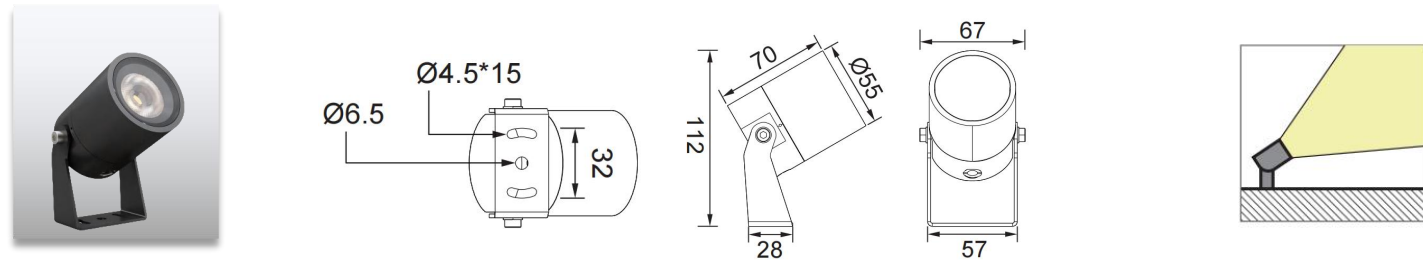

Product Code	Power	LED	Voltage	Beam Angle	Lumen	Color	IK	IP
AL-3K-R55	1*6W	CREE COB	12/24VDC 120-240VAC	15°/24°/36°/60°	850lm	Single	05	66