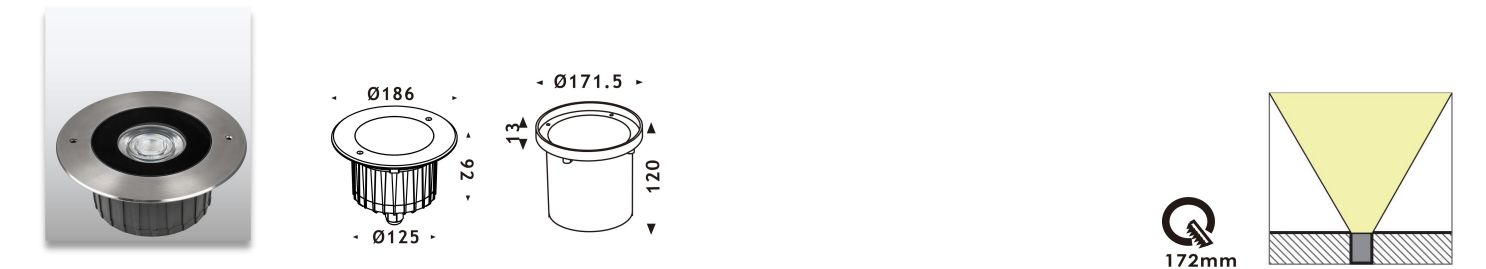

Product Code	Power	LED	Voltage	Beam Angle	Lumen	Color	IK	IP
AL-R2BF	1*25W	CREE COB	12VDC	15°/24°/38°/60°	2520lm	Single	09	67