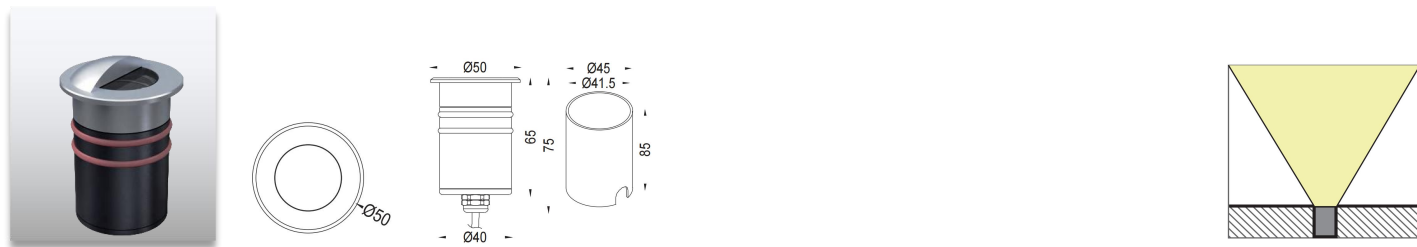

Product Code	Power	LED	Voltage	Beam Angle	Lumen	Color	IK	IP
AL-2C-H50	1*4.5W	CREE COB	12/24VDC 120-240VAC	12°/24°/36°/55°	211lm	Single	08	67