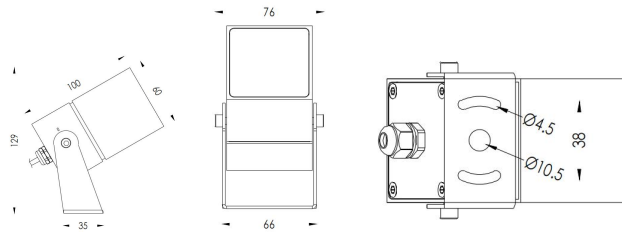

Product Code	Power	LED	Voltage	Beam Angle	Lumen	Color	IK	IP
AL-3K-S60	1*10W	CREE COB	12/24VDC 120-240VAC	15°/24°/36°/55°	890lm	Single	05	66