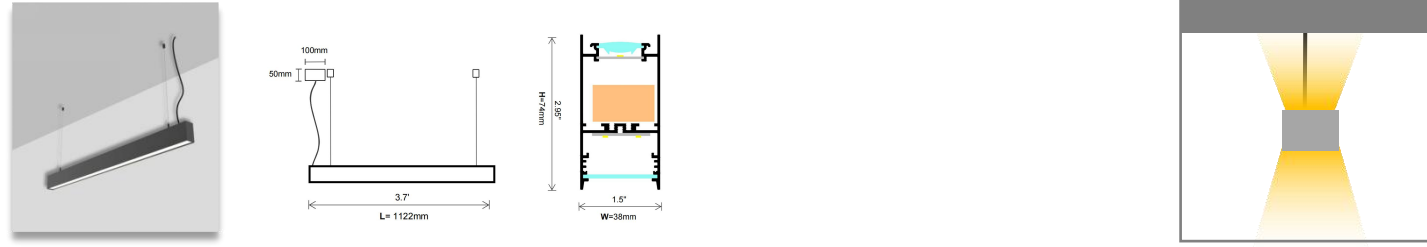

Product Code	Power	Installation	Voltage	Beam Angle	Optic	Lumen	UGR
SLIM-L3874-MP	28W	Suspended	200-240V 100-277V	90°	Microprismatic	2660-2800lm	UGR<19

Product Code	Power	Installation	Voltage	Beam Angle	Optic	Lumen	UGR
SLIM-L3874-BL	36W	Suspended	200-240V 100-277V	90°	Blade Louver	1440-1620lm	UGR<19