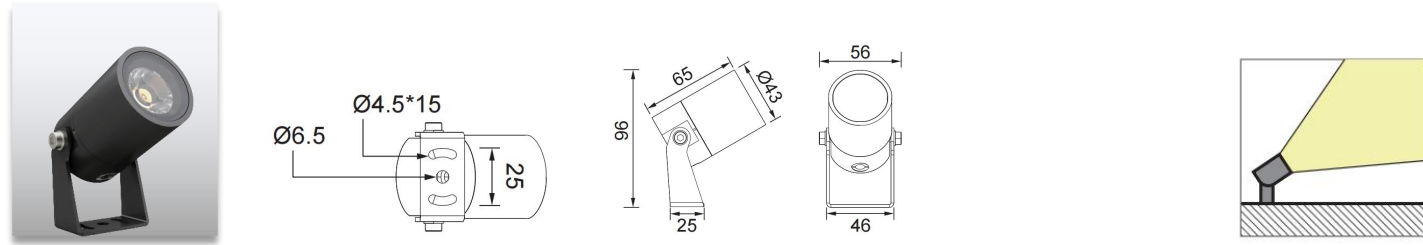

Product Code	Power	LED	Voltage	Beam Angle	Lumen	Color	IK	IP
AL-3K-R43	1*4W	CREE COB	12/24VDC 120-240VAC	15°/24°/36°/60°	500lm	Single	05	66