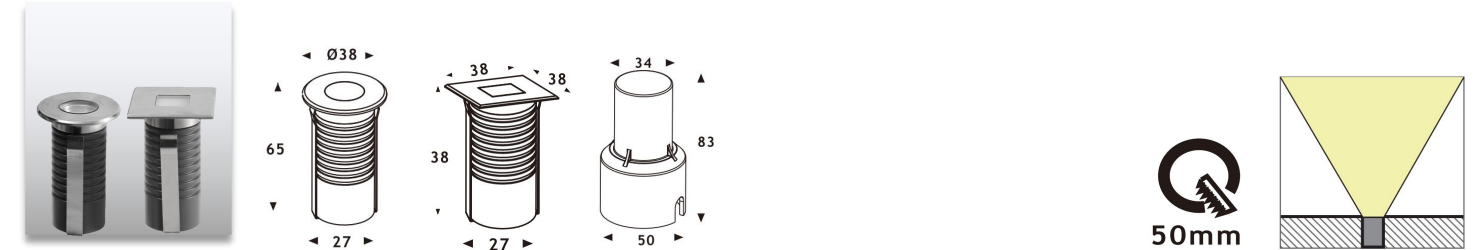

AL-2Y Compact Size Inground Light

Product Code	Power	LED	Voltage	Beam Angle	Lumen	Color	IK	IP
AL-2YA	1*1.5W	OSRAM	12/24VDC 120-240VAC	120°/25°/40°/60°	110lm	Single	05	67