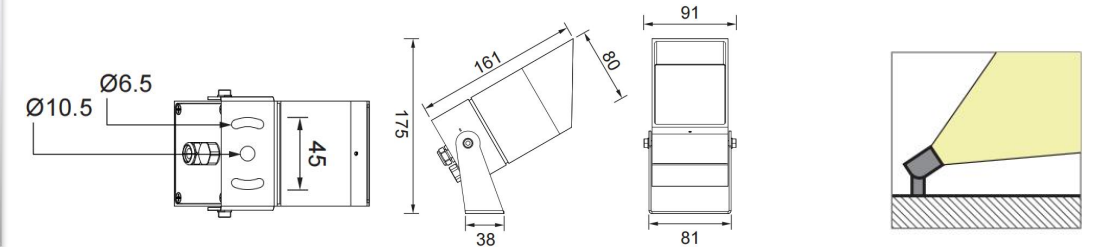

Product Code	Power	LED	Voltage	Beam Angle	Lumen	Color	IK	IP
AL-3K-SH75	1*16W	CREE COB	12/24VDC 120-240VAC	15°/24°/36°/55°	1300lm	Single	05	66