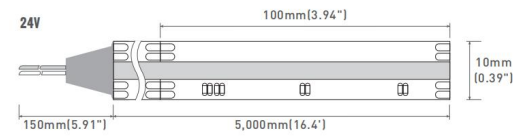

Product Code	Voltage	Color	Watts	LEDs/Meter	Lumen	Efficiency	Pitch	CRI	Width
AL-SLCOB-ST630V208-RGB	24VDC	RGB	9W	630	405	45	100mm	-	8mm