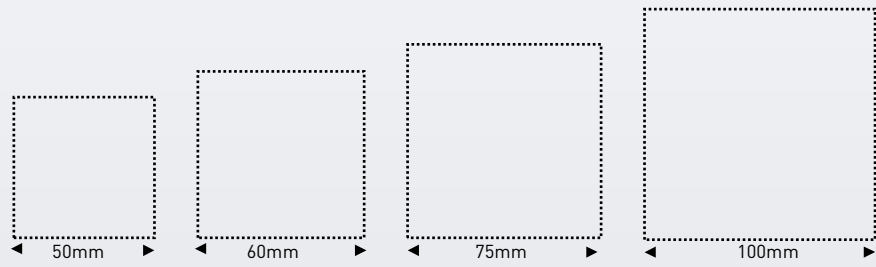

AL-3K-S LED Flood Light