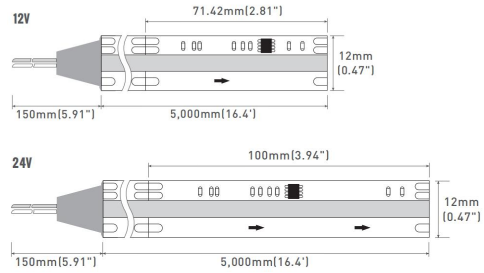

Product Code	Voltage	Color	Watts	LEDs/Meter	Lumen	Efficiency	Pitch	CRI	Width
AL-SLCOB-ST630V112-RGB	12VDC	RGB	9W	840	360	40	71.42mm	-	12mm
AL-SLCOB-ST630V212-RGB	24VDC	RGB	13W	840	585	45	100mm	-	12mm