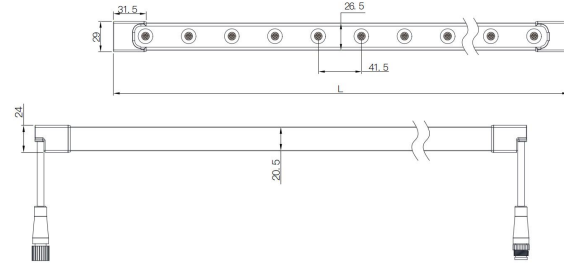

Product Code	Power	Color Temperature	Voltage	Beam Angle	FLux	Color	IK	IP
AL-6L2620	24W	2700K 3000K 4000K 6500K	24VDC	15°/30°/50°/20*35°/18*20°/20*55°	1500lm/M	Single RGB RGB 3in1 2700K+6500K	10	65