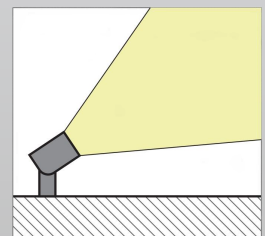

# AL-3K-S LED Flood Light

Honeycomb

Radar Circle

Stretch Film

Slanted Hood

Straight Hood

Product Code	Power	LED	Voltage	Beam Angle	Lumen	Color	IK	IP
AL-3K-S50	1*6.5W	CREE COB	12/24VDC 120-240VAC	15°/24°/36°/55°	550lm	Single	05	66