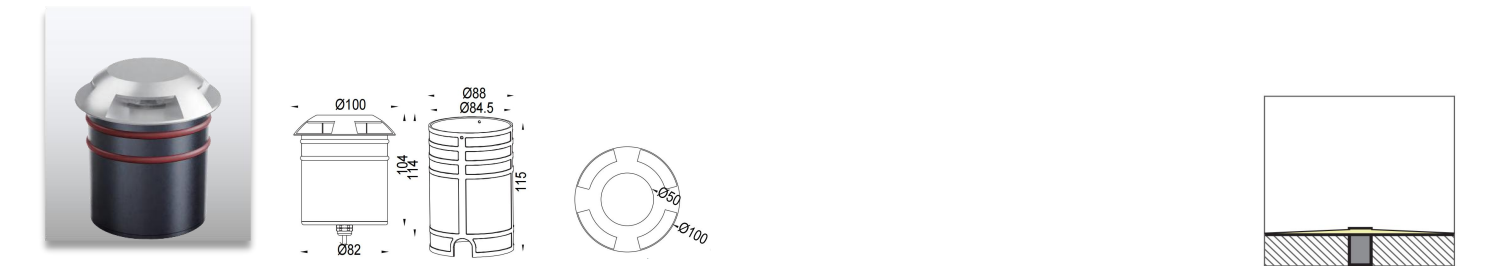

Product Code	Power	LED	Voltage	Beam Angle	Lumen	Color	IK	IP
AL-2C-D100	1*15W	CREE COB	12/24VDC 120-240VAC	12°/24°/36°/55°	75lm	Single	08	67