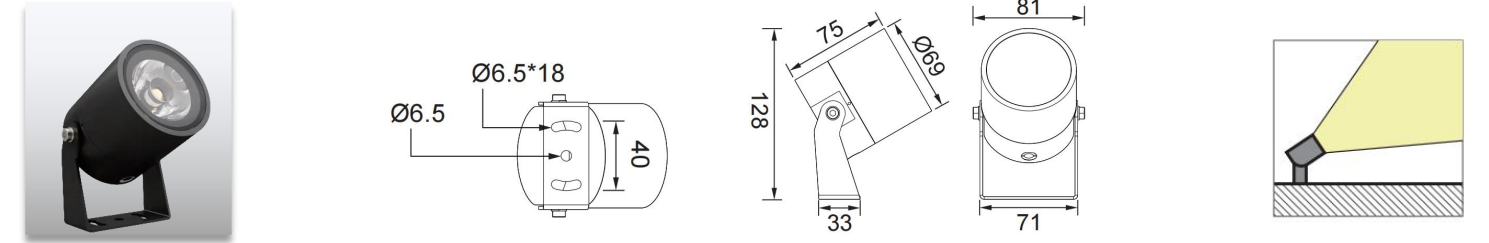

Product Code	Power	LED	Voltage	Beam Angle	Lumen	Color	IK	IP
AL-3K-R69	1*10W	CREE COB	12/24VDC 120-240VAC	15°/24°/36°/60°	1000lm	Single	05	66