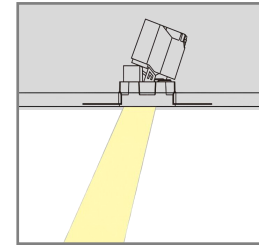

Product Code	Power	Voltage	Color Temperature	Beam Angle	UGR	Flux	CRI	IP
AL-SP69B-FR750-12W	12W	200-240VAC	2700K 3000K 3500K 4000K 5000K	24°/36°	<20	1060lm	90+	20