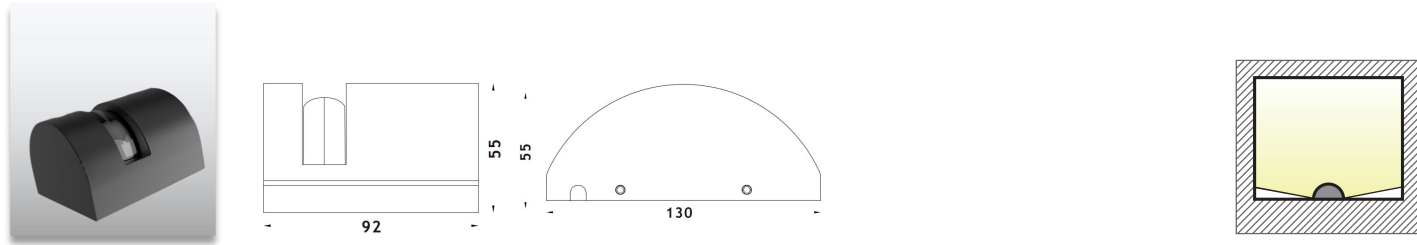

Product Code	Power	LED	Voltage	Beam Angle	Lumen	Color	IK	IP
AL-1WOL-S2	6*2W	CREE/OSRAM	12/24VDC 120-240VAC	3*180°	660lm	Single	05	65
						Single