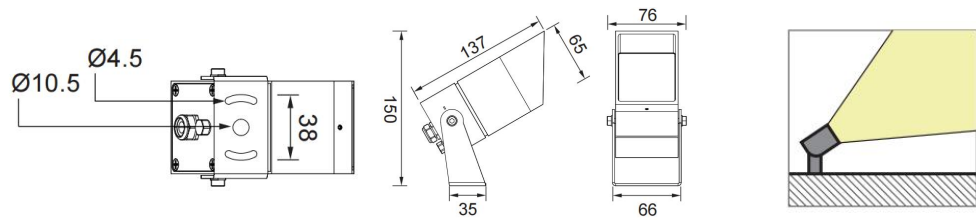

Product Code	Power	LED	Voltage	Beam Angle	Lumen	Color	IK	IP
AL-3K-SH60	1*10W	CREE COB	12/24VDC 120-240VAC	15°/24°/36°/55°	890lm	Single	05	66