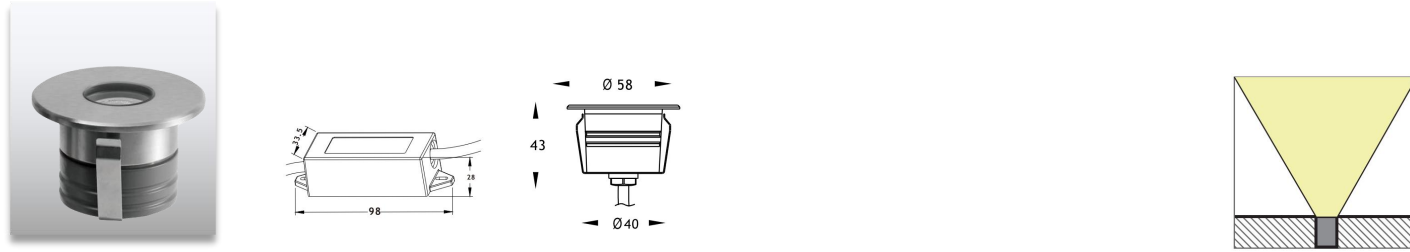

Product Code	Power	LED	Voltage	Beam Angle	Lumen	Color	IK	IP
AL-2XA-R	1*1.5W	OSRAM/CREE	12/24VDC 120-240VAC	10°/15°/25°/40°/60°	110lm	Single	09	67
	1*2W	OSRAM	12/24VDC	10°/15°/25°/40°/60°	70lm	RGB 3in1