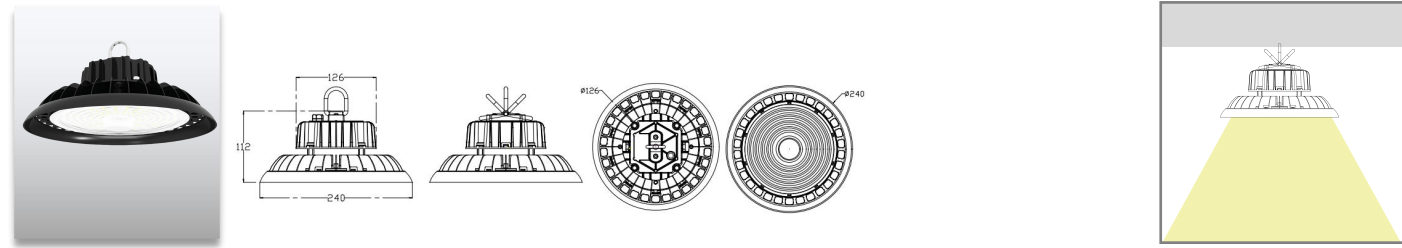

Product Code	Power	Voltage	Color Temperature	Beam Angle	Lumen	Efficiency	IK	IP
AL-MHB01-P60	60W	AC85-300V AC180-528V	2700K-6500K	60°/90°/120°	>9000lm	150lm/W	08	66

Product Code	Power	Voltage	Color Temperature	Beam Angle	Lumen	Efficiency	IK	IP
AL-MHB01-P200	200W	AC85-300V AC180-528V	2700K-6500K	60°/90°/120°	>30000lm	150lm/W	08	66