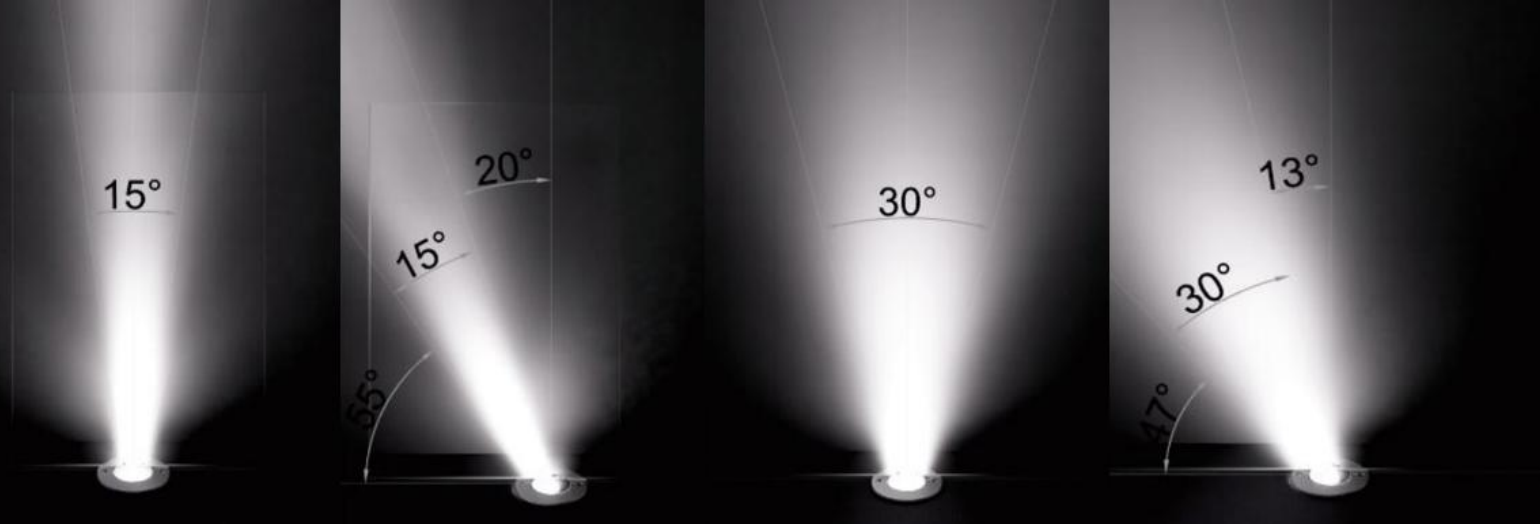

## Product Description

- IP67 for outdoor lighting applications.
- Surface cover in 316L stainless steel with Titanium plating, suitable for coastal applications.
- Body in die-casting aluminum with powder coating, durable and robust.
- Tilt angle of luminaire is adjustable, just turn knob to tilt the light distribution up to 25 degrees.
- Optical design available in versions: tilable, narrow, wide and asymmetric.
- RGBW 4in1 DMX512, Triac, 0-10V, PWM, DALI dimmable.
- IK10, over 4000kg loading capacity.
- CREE COB LED & high-power LED, high lumen output.
- Six size with power from 3W to 40W optional.
- 5 years warranty.
- CE, ROHS, UKCA certified.