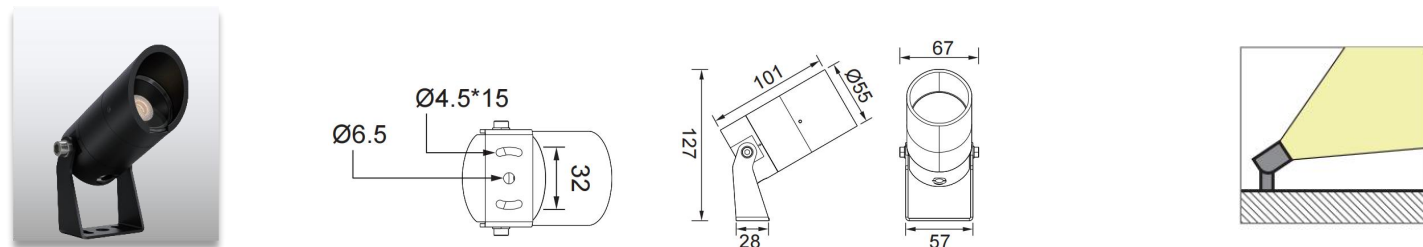

Product Code	Power	LED	Voltage	Beam Angle	Lumen	Color	IK	IP
AL-3K-RH55	1*6W	CREE COB	12/24VDC 120-240VAC	15°/24°/36°/60°	850lm	Single	05	66