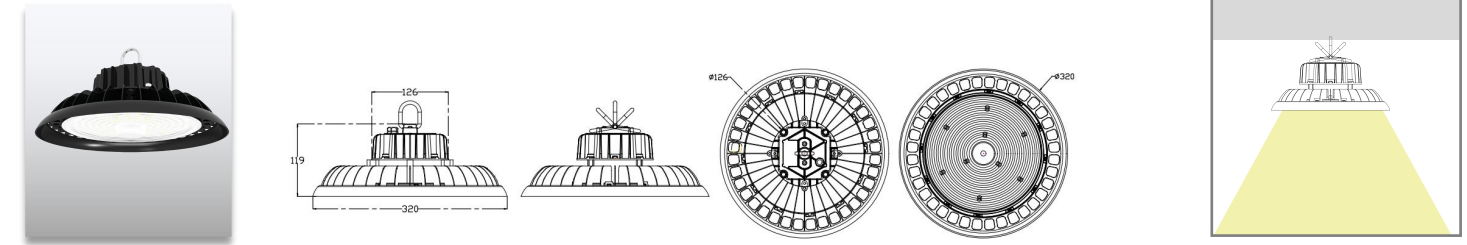

Product Code	Power	Voltage	Color Temperature	Beam Angle	Lumen	Efficiency	IK	IP
AL-MHB01-P200	200W	AC85-300V AC180-528V	2700K-6500K	60°/90°/120°	>30000lm	150lm/W	08	66