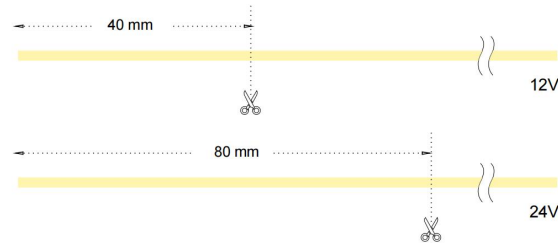

Product Code	Color	Power	LED	LED Qty	IP	Voltage	Beam Angle	Dimension	Material	Length
AL-SLN5050T78RGB-W8	RGB	12W/M	SMD5050	12V: 78leds/m 24V: 72leds/m	67	12/24VDC	120°	8x16mm	Silicone	50m/reel