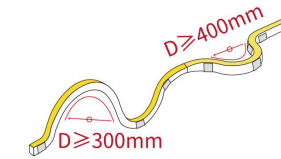

Product Code	Power	Voltage	Color Temperature	Beam Angle	Flux	Color	IK	IP
AL-6L3625-XX	24W	24VDC	2700K 3000K 4000K 6500K	20°/30°/25*45°	1940lm	Single	10	66
AL-6L3625-DMX512	24W	24VDC	2700K 3000K 4000K 6500K	20°/30°/25*45°	1700lm	Single	10	66
AL-6L3625RGB-DMX512	24W	24VDC	/	20°/30°/25*45°	/	RGB	10	66
AL-6L3625RGBW-DMX512	24W	24VDC	3000K	20°/30°/25*45°	/	RGBW	10	66