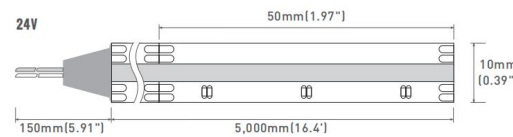

Product Code	Voltage	Color	Watts	LEDs/Meter	Lumen	Efficiency	Pitch	CRI	Width
AL-SLCOB-ST840V210-RGB	12VDC	RGB	9W	840	525	35	50mm	-	10mm