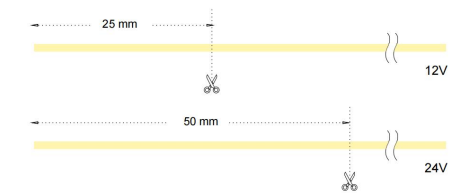

Product Code	Color	Power	LED	LED Qty	IP	Voltage	Beam Angle	Diameter	Material	Length
AL-SLN2835T168WW-D18	Warm White	14W/M	SMD2835	240leds/m	67	12/24VDC	360°	18mm	Silicone	5m/reel
AL-SLN2835T168NW-D18	Natrual White									
AL-SLN2835T168CW-D18	Cold White									
AL-SLN2835T168RD-D18	Red									
AL-SLN2835T168GR-D18	Green									
AL-SLN2835T168BL-D18	Blue									
AL-SLN2835T168IB-D18	Ice Blue									
AL-SLN2835T168LY-D18	Lemon Yellow									
AL-SLN2835T168GY-D18	Golden Yellow									
AL-SLN2835T168LP-D18	Light Pink									
AL-SLN2835T168PK-D18	Pink									
AL-SLN2835T168PP-D18	Purple									
AL-SLN2835T168MG-D18	Maldives Green									
AL-SLN2835T168OR-D18	Orange