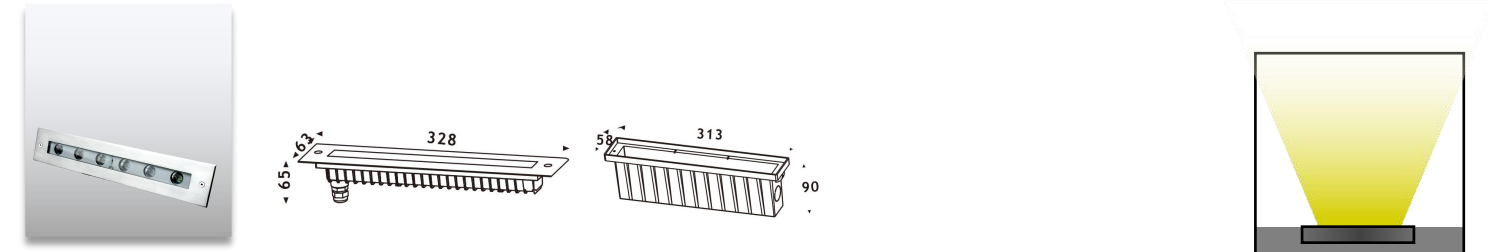

Product Code	Power	LED	Voltage	Beam Angle	Lumen	Color	IK	IP
	6*2W	OSRAM	12/24VDC 120-240VAC	8°/12°/25°/40°/60°	960lm	Single		
AL-2BL	6*2.5W	OSRAM	12/24VDC	8°/12°/25°/40°/60°	435lm	RGB 3in1	08	67
	6*3.5W	OSRAM	12/24VDC	8°/12°/25°/40°/60°	600lm	RGBW 4in1