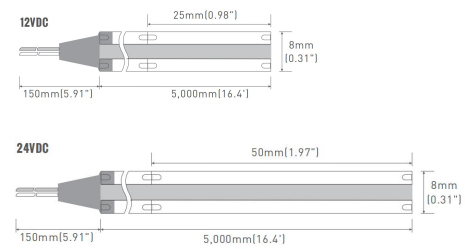

Product Code	Voltage	Color	Watts	LEDs/Meter	Lumen	Efficiency	Pitch	CRI	Width
AL-SLCOB90-RR480V108	12VDC	3000K 4000K 6500K	10W	480	1000	100	25mm	90	8mm
AL-SLCOB90-RR480V208	24VDC	3000K 4000K 6500K	10W	480	1000	100	50mm	90	8mm