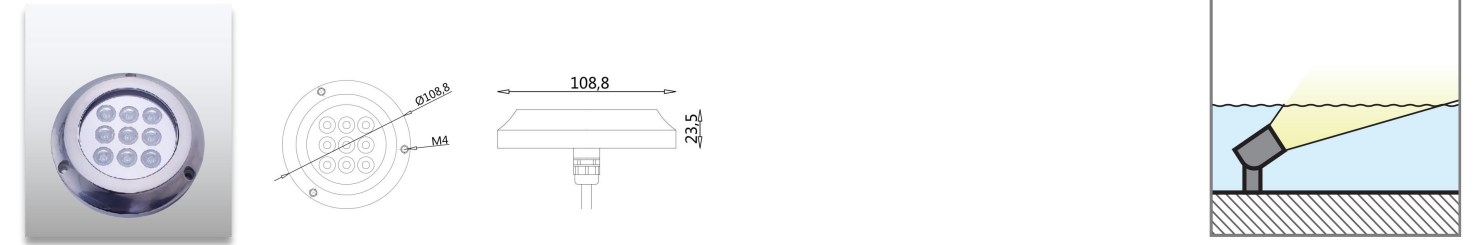

Product Code	Power	LED Qty	Voltage	Beam Angle	Lumen	Color	Dimming	IP
AL-YC01-9CR-60	17W	6	12-24VDC	10°	1744lm	3000K 6000K	PWM	68
AL-YC01-9CR-BL	17W	6	12-24VDC	10°	157lm	Blue	PWM	68
AL-YC01-9CR-RGB	17W	6	12-24VDC	10°	887lm	RGB 3in1	PWM	68
AL-YC01-9CR-RGBW	24W	6	12-24VDC	10°	1225lm	RGBW 4in1	PWM	68