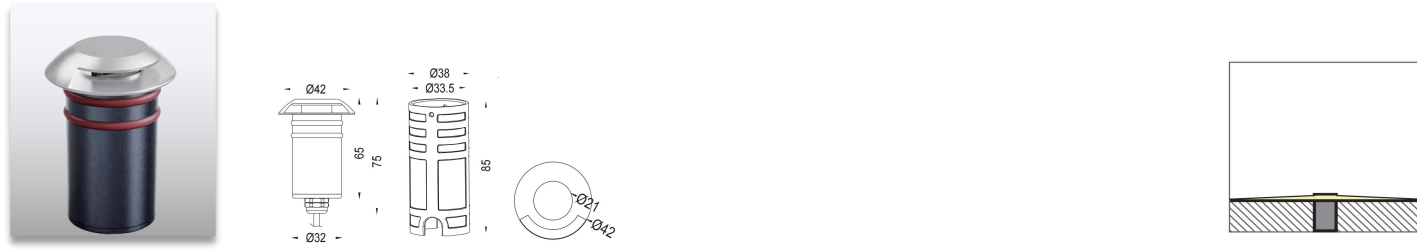

AL-2C Series LED Drive Over Light

Product Code	Power	LED	Voltage	Beam Angle	Lumen	Color	IK	IP
AL-2C-D32	1*2W	CREE/OSRAM	12/24VDC 120-240VAC	10°/15°/24°/36°/60°	10lm	Single	08	67

Product Code	Power	LED	Voltage	Beam Angle	Lumen	Color	IK	IP
AL-2C-D65	1*6.5W	CREE COB	12/24VDC 120-240VAC	12°/24°/36°/55°	32lm	Single	08	67