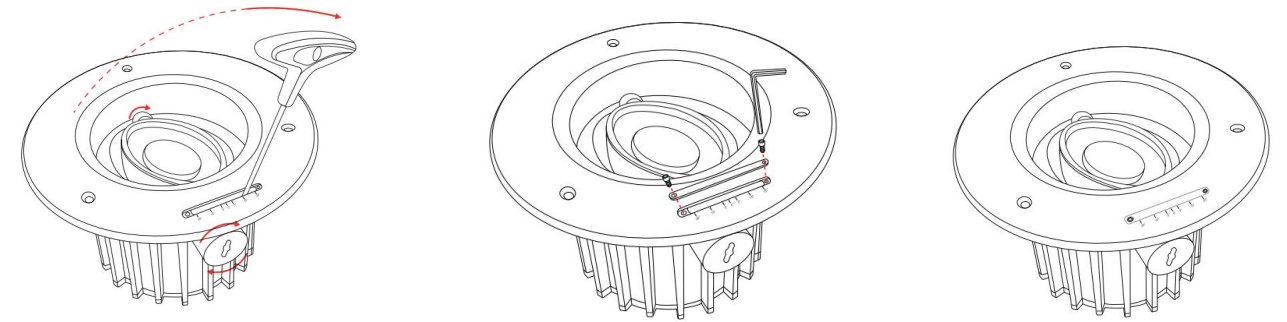

Product Code	Power	LED	Voltage	Beam Angle	Lumen	Color	IK	IP
AL-2AAR-CS2	1*6W	CREE COB	12/24VDC 120-240VAC	18°/24°/38°/60°	465lm	Single	08	67
AL-2AAR-CS3	1*12W	CREE COB	12/24VDC 120-240VAC	18°/24°/38°/60°	1120lm	Single	08	67
AL-2AAR-CS4	1*20W	CREE COB	12/24VDC 120-240VAC	18°/24°/38°/60°	1438lm	Single	10	67
AL-2AAR-CS5	1*25W	CREE COB	12/24VDC 120-240VAC	18°/24°/38°/60°	2130lm	Single	10	67
AL-2AAR-CS6	1*36W	CREE COB	12/24VDC 120-240VAC	18°/24°/38°/60°	2986lm	Single	10	67