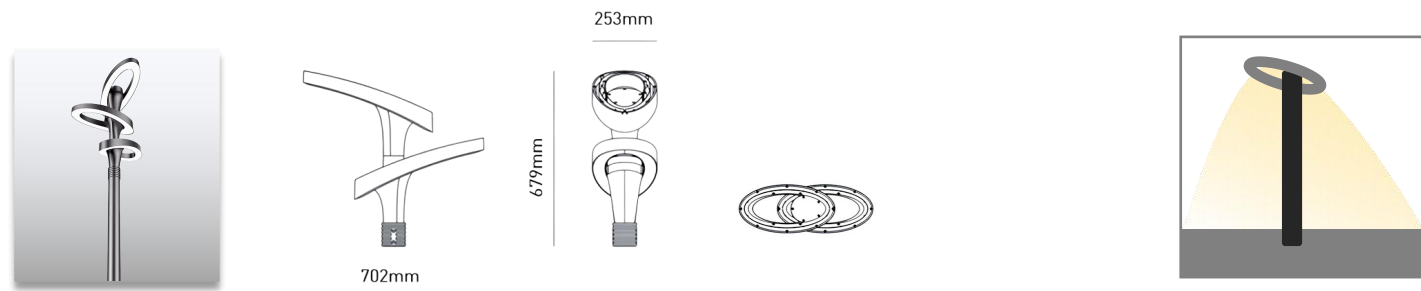

Product Code	Power	Efficiency	Voltage	LED	Color Temperature	Driver Brand	CRI	IP
AL-PP06-60W	30W	110-120lm/W	AC85-265V	Philips 3030	3000K-6000K	Meanwell	80	65