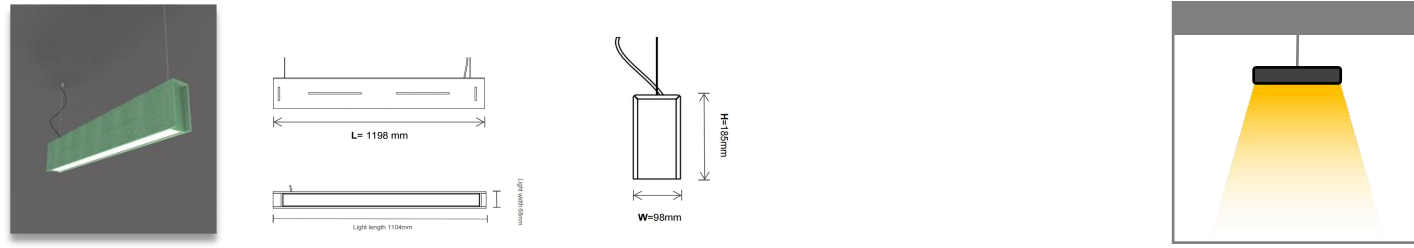

Product Code	Power	Installation	Voltage	Beam Angle	Material	UGR	Sound Absorption Coefficient
APOLLO-ASD900-CT12	55W	Suspended	200-240V	120°	Polyester + Aluminum + Silicone	<26	NRC=0.95