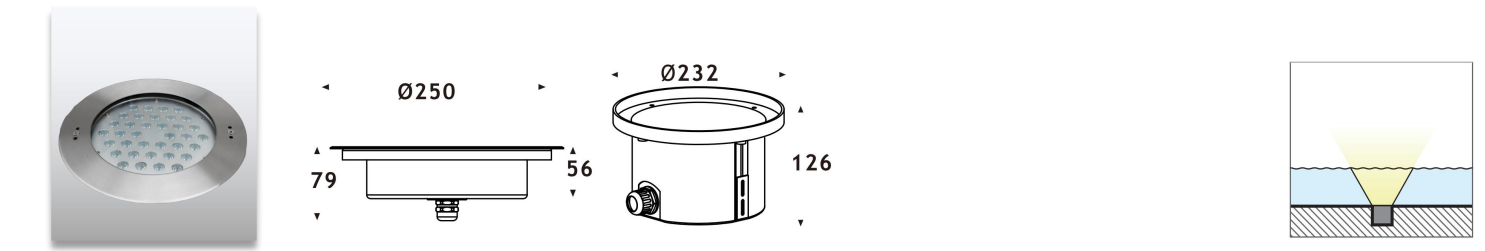

Product Code	Power	LED	Voltage	Beam Angle	Lumen	Color	IK	IP
AL-B4FB	36*1.5W	CREE/OSRAM	12/24VDC	15°/25°/36°/60°/100°	4320lm	Single	10	68
	36*1.5W	OSRAM		25°/40°/60°	3420lm	RGB