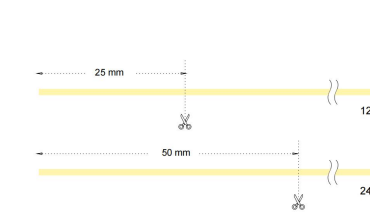

Product Code	Color	Power	LED	LED Qty	IP	Voltage	Beam Angle	Dimension	Material	Length
AL-SLN2835T120WW-F12	Warm White									
AL-SLN2835T120NW-F12	Natrual White									
AL-SLN2835T120CW-F12	Cold White									
AL-SLN2835T120RD-F12	Red									
AL-SLN2835T120GR-F10	Green									
AL-SLN2835T120BL-F12	Blue									
AL-SLN2835T120IB-F12	Ice Blue	9W/M	SMD2835	120leds/m	67	12/24VDC	120°	12x12mm	Silicone	50m/reel
AL-SLN2835T120LY-F12	Lemon Yellow									
AL-SLN2835T120GY-F12	Golden Yellow									
AL-SLN2835T120LP-F12	Light Pink									
AL-SLN2835T120PK-F12	Pink									
AL-SLN2835T120PP-F12	Purple									
AL-SLN2835T120MG-F12	Maldives Green									
AL-SLN2835T120OR-F12	Orange