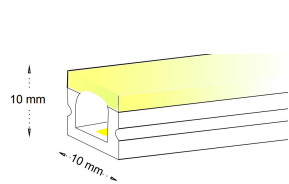

Product Code	Color	Power	LED	LED Qty	IP	Voltage	Beam Angle	Dimension	Material	Length
AL-SLN2835T120-TS10D-24RGB	RGB	12W/M	SMD4040	120leds/m	67	12/24VDC	120°	10x10mm	Silicone	50m/reel