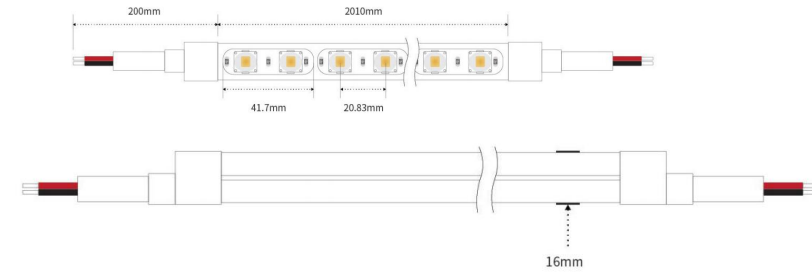

Product Code	Power	Color Temperature	Voltage	Beam Angle	FLux	Color	IK	IP
AL-6L1616	16W	2700K 3000K 4000K 6500K	24VDC	30°/30*45°	1630lm/M	Single RGB RGB 3in1	10	65

Product Code	Power	Voltage	Color Temperature	Beam Angle	Flux	Color	IK	IP
AL-6L3625-XX	24W	24VDC	2700K 3000K 4000K 6500K	20°/30°/25*45°	1940lm	Single	10	66
AL-6L3625-DMX512	24W	24VDC	2700K 3000K 4000K 6500K	20°/30°/25*45°	1700lm	Single	10	66
AL-6L3625RGB-DMX512	24W	24VDC	/	20°/30°/25*45°	/	RGB	10	66
AL-6L3625RGBW-DMX512	24W	24VDC	3000K	20°/30°/25*45°	/	RGBW	10	66