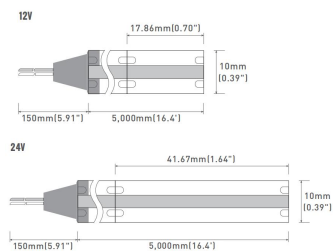

Product Code	Voltage	Color	Watts	LEDs/Meter	Lumen	Efficiency	Pitch	CRI	Width
AL-SLCOBXX-ST504V110	12VDC	2200K 2700K 3000K 4000K 5000K 6500K	12W	504	960	80	50mm	80 90	10mm
AL-SLCOBXX-ST504V210	24VDC	2200K 2700K 3000K 4000K 5000K 6500K	12W	504	960	80	100mm	80 90	10mm