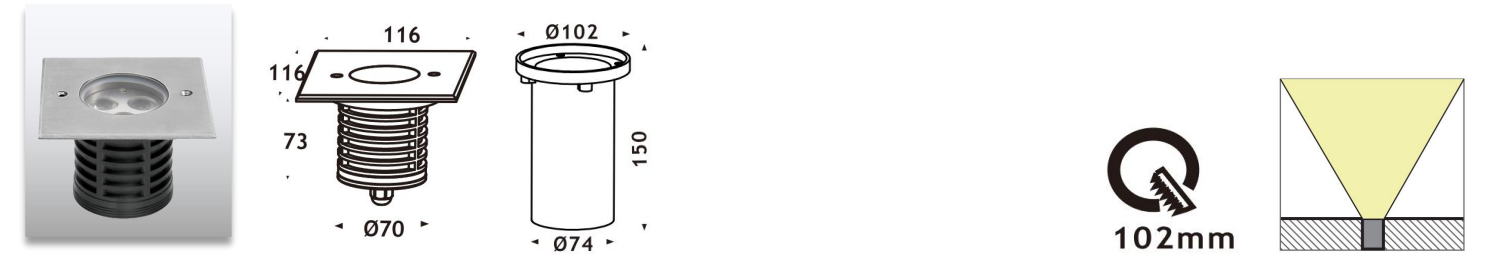

AL-2H High Power LED Inground Light

Product Code	Power	LED	Voltage	Beam Angle	Lumen	Color	IK	IP
AL-2CD-S	3*2W	CREE/OSRAM	12/24VDC 120-240VAC	5°/20°/25°/40°/60°/10*45°/10*45°	530lm	Single	08	67
	3*2.5W	OSRAM	12/24VDC	12°/25°/40°/60°/12*45°	310lm	RGB 3in1		
	3*3.5W	OSRAM	12/24VDC	12°/25°/40°/60°/12*45°	310lm	RGBW 4in1