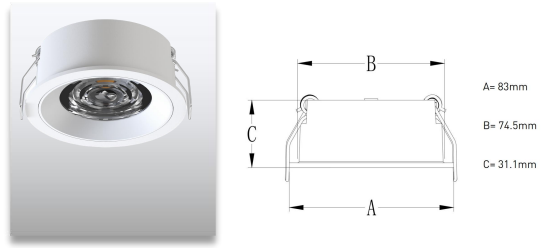

Product Code	Power	Voltage	Color Temperature	Beam Angle	UGR	Flux	CRI	IP
AL-SP69B-FR750-12W	12W	200-240VAC	2700K 3000K 3500K 4000K 5000K	24°/36°	<20	1060lm	90+	20