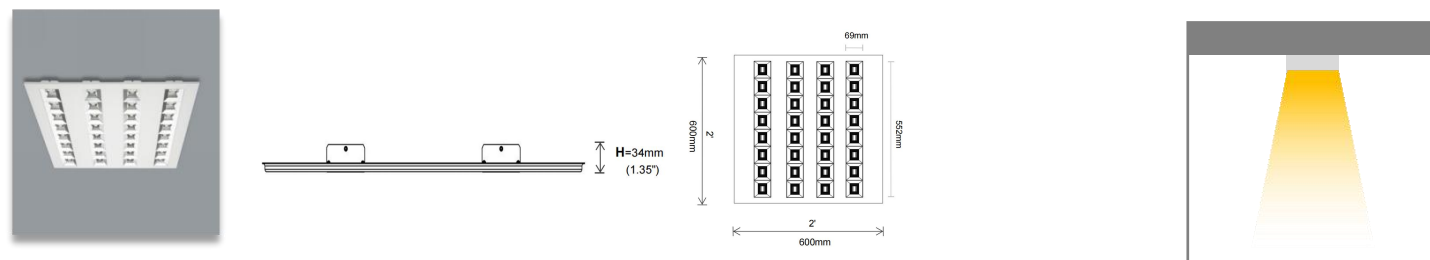

Product Code	Power	Installation	Voltage	Beam Angle	Optic	Lumen	UGR
LUMI-S6060-4RC	60W	Recessed	200-240V 100-277V	70°	Lens	6000-6300lm	UGR<19