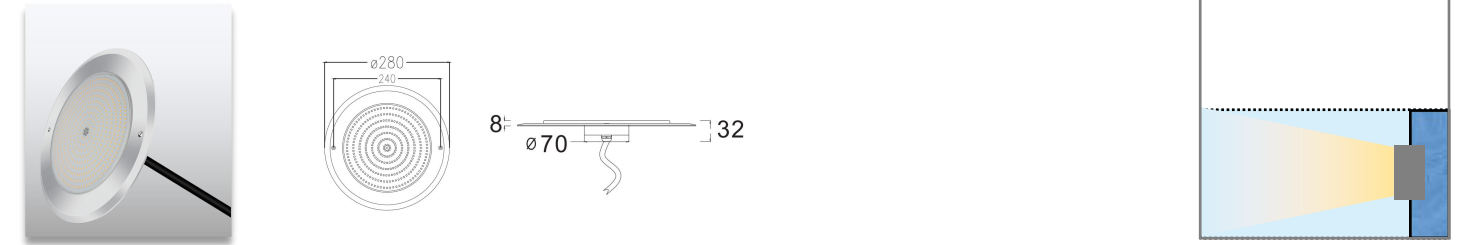

LED Swimming Pool Light

Product Code	Power	LED Qty	Voltage	Beam Angle	Lumen	Color	Thickness	IP
AL-SWT08-A280-25W	25W	333	12VAC	120°	2583	3000K 6500K R/G/B/RGB	8mm	68
AL-SWT08-A280-35W	35W	432	12VAC	120°	3654	3000K 6500K R/G/B/RGB	8mm	68
AL-SWT08-A280-45W	45W	540	12VAC	120°	4672	3000K 6500K R/G/B/RGB	8mm	68