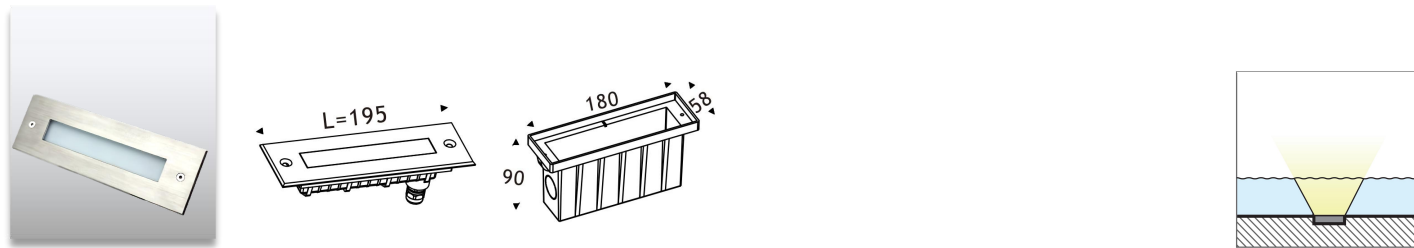

Product Code	Power	LED	Voltage	Beam Angle	Lumen	Color	IK	IP
AL-4FL-D	2.2W	OSRAM	12/24VDC	120°	25lm	Single	08	68
	2.2W	OSRAM		120°	25lm	RGB 3in1