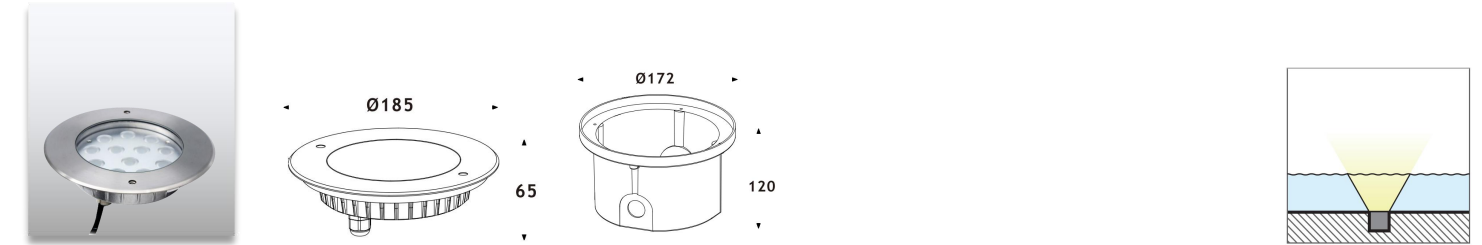

Product Code	Power	LED	Voltage	Beam Angle	Lumen	Color	IK	IP
AL-4Z	12*2W 12*3W 12*3W 18*1.5W	CREE/OSRAM OSRAM OSRAM OSRAM	12/24VDC	10°/20°/30°/60° 25°/40°/60° 25°/40°/60° 25°/40°/60°	1920lm 900lm 1260lm 2000lm	Single RGB 3in1 RGBW 4in1 Single	10	68