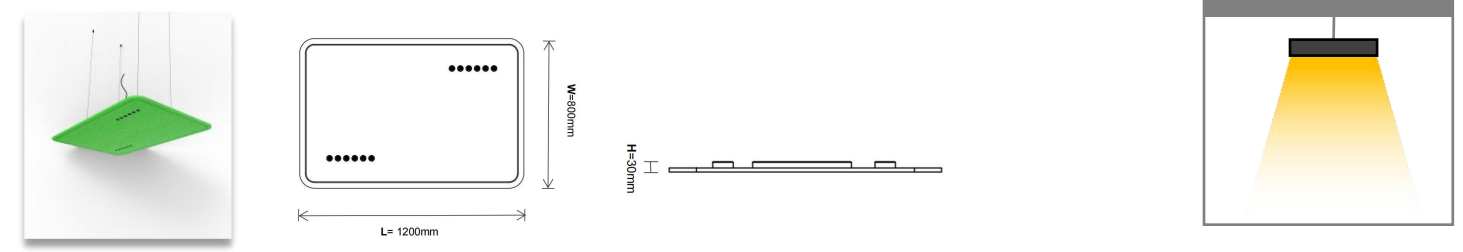

Product Code	Power	Installation	Voltage	Optic	Material	Lumen(lm)	Sound Absorption Coefficient
KOIOS-RD600-NT12	55W	Suspended	200-240V	Acrylic	Polyester + Aluminum	2475-2750	NRC Max=0.95