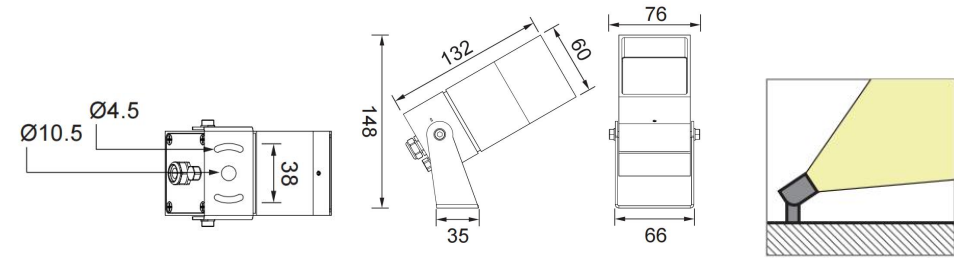

Product Code	Power	LED	Voltage	Beam Angle	Lumen	Color	IK	IP
AL-3K-SL60	1*10W	CREE COB	12/24VDC 120-240VAC	15°/24°/36°/55°	890lm	Single	05	66