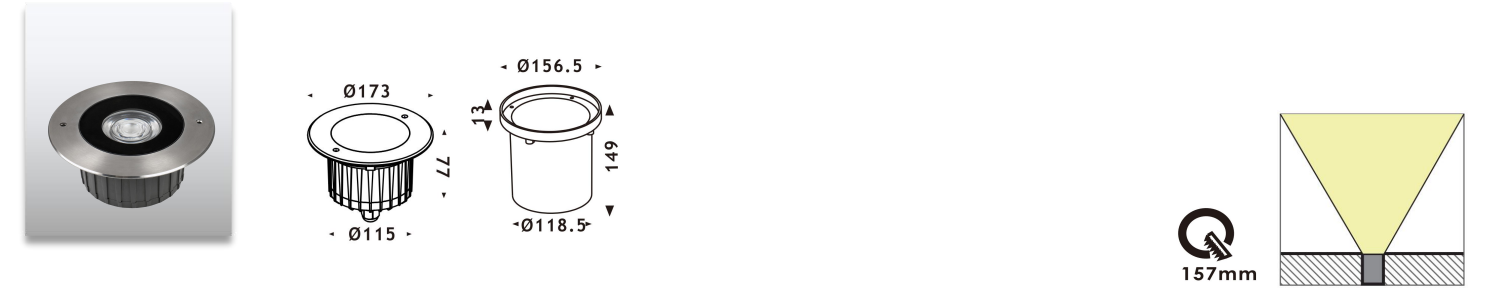

Product Code	Power	LED	Voltage	Beam Angle	Lumen	Color	IK	IP
AL-R2BE	1*13W	CREE COB	12VDC	15°/24°/38°/60°	1492lm	Single	09	67