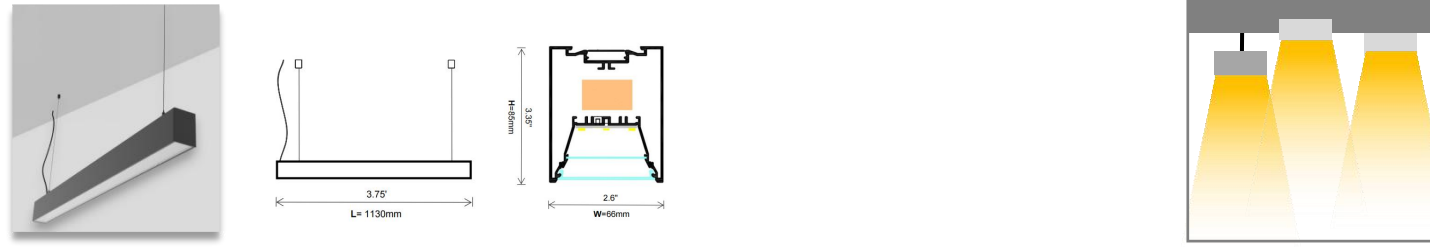

### Product Description

- A&L linear light is a perfect choice for lighting in spaces such as offices, meeting rooms, living rooms, and dining rooms.
- The fixture delivers high efficiency and extraordinary lighting performance.
- The light source provides multiple color temperature options : 2700K, 3000K, 4000K, 5700K.
- The extruded aluminum housing is available in a range of finishes.
- The linear fixture can be installed on ceiling as surface, pendant and recessed light.
- We use microprismatic as its optical diffuser and optimize position of the LED, so that it comes out with uniform light and an extraordinary anti - glare effect.
- The microprismatic diffuser allows customers to cut it randomly according to the length required on site during installation.