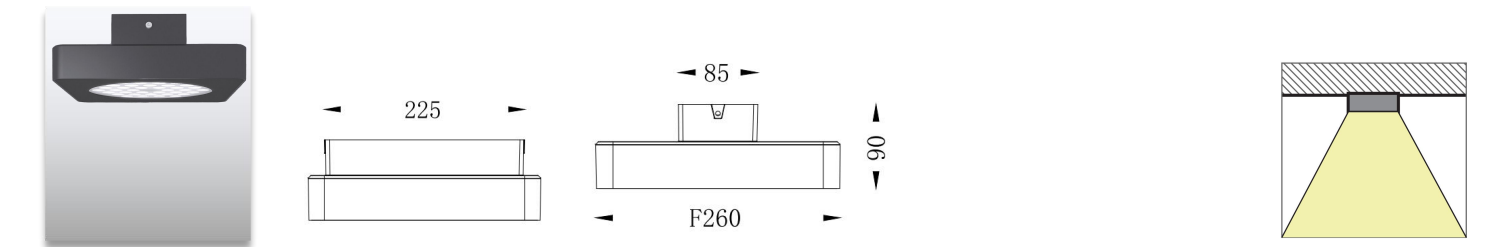

Product Code	Power	LED	Voltage	Beam Angle	Lumen	Color	IK	IP
AL-7VSC	36*1.5W	CREE/OSRAM	12/24VDC 120-240VAC	15°/25°/40°/60°/90°	4320lm	Single	05	65
	4*13W	CREE COB		20°/36°/60°	5670lm	Single