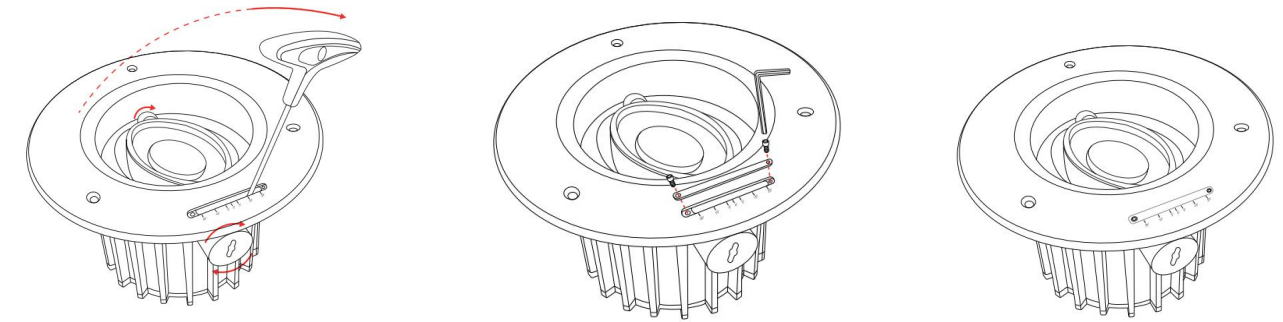

Product Code	Power	LED	Voltage	Beam Angle	Lumen	Color	IK	IP
AL-2AAB-CS1	1*2W 1*3W 1*4W	OSRAM/CREE OSRAM OSRAM	12/24VDC 120-240VAC 12/24VDC 12/24VDC	5°/8°/15°/25°/40°/60°/10°45°/20°*65° 12°/25°/40°/60° 12°/25°/40°/60°	157lm 60lm 80lm	Single RGB 3in1 RGBW 4in1	08	67
AL-2AAB-CS2	2*3W 3*2W 2*3W 2*4W	CREE CREE/OSRAM OSRAM OSRAM	12/24VDC 120-240VAC 12/24VDC 120-240VAC 12/24VDC 12/24VDC	3°/8° 15°/25°/40°/60°/10°45°/20°*65° 18°/24°/38°/60° 18°/24°/38°/60°	465lm 465lm 135lm 182lm	Single Single RGB 3in1 RGBW 4in1	08	67
AL-2AAB-CS3	4*3W 6*2W 4*2.5W 4*3.5W	CREE CREE/OSRAM OSRAM OSRAM	12/24VDC 120-240VAC 12/24VDC 120-240VAC 12/24VDC 12/24VDC	3°/8° 15°/25°/40°/60°/10°45°/20°*65° 18°/24°/38°/60° 18°/24°/38°/60°	920lm 920lm 250lm 430lm	Single Single RGB 3in1 RGBW 4in1	08	67
AL-2AAB-CS4	6*3W 9*2W 6*2.5W 6*3.5W	CREE CREE/OSRAM OSRAM OSRAM	12/24VDC 120-240VAC 12/24VDC 120-240VAC 12/24VDC 12/24VDC	3°/8° 15°/25°/40°/60°/10°45°/20°*65° 18°/24°/38°/60° 18°/24°/38°/60°	1310lm 1310lm 425lm 568lm	Single Single RGB 3in1 RGBW 4in1	10	67
AL-2AAB-CS5	9*3W 12*2W 9*2.5W 9*3.5W	CREE CREE/OSRAM OSRAM OSRAM	12/24VDC 120-240VAC 12/24VDC 120-240VAC 12/24VDC 12/24VDC	3°/8° 15°/25°/40°/60°/10°45°/20°*65° 18°/24°/38°/60° 18°/24°/38°/60°	1800lm 1800lm 730lm 978lm	Single Single RGB 3in1 RGBW 4in1	10	67
AL-2AAB-CS6	9*3W 18*2W 12*2.5W 12*3.5W	CREE CREE/OSRAM OSRAM OSRAM	12/24VDC 120-240VAC 12/24VDC 120-240VAC 12/24VDC 12/24VDC	3°/8° 15°/25°/40°/60°/10°45°/20°*65° 18°/24°/38°/60° 18°/24°/38°/60°	2800lm 2800lm 825lm 1100lm	Single Single RGB 3in1 RGBW 4in1	10	67