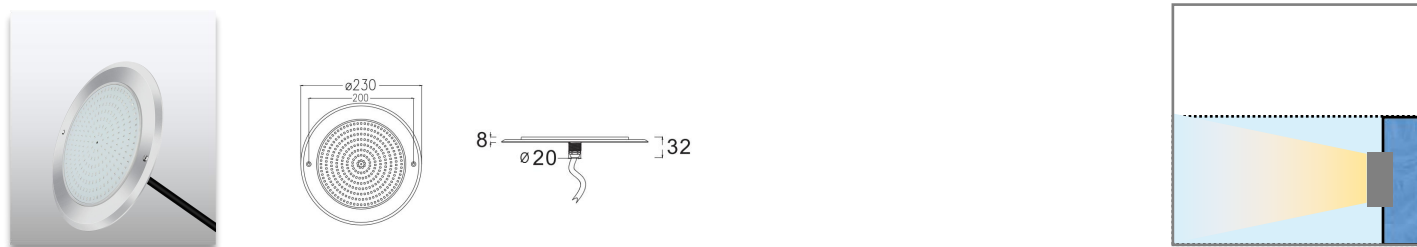

Product Code	Power	LED Qty	Voltage	Beam Angle	Lumen	Color	Thickness	IP
AL-SWT08-D230-18W	18W	252	12/24VDC	120°	1837	3000K 6500K R/G/B/RGB	8mm	68
AL-SWT08-D230-25W	25W	333	12/24VDC	120°	2509	3000K 6500K R/G/B/RGB	8mm	68
AL-SWT08-D230-35W	35W	432	12/24VDC	120°	3549	3000K 6500K R/G/B/RGB	8mm	68