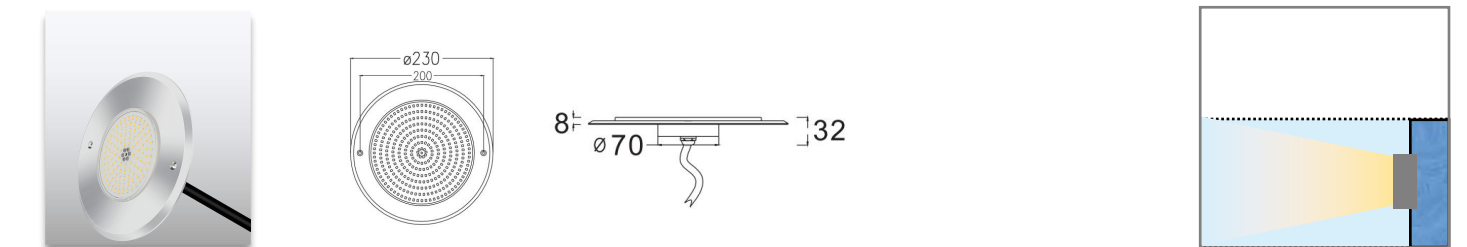

Product Code	Power	LED Qty	Voltage	Beam Angle	Lumen	Color	Thickness	IP
AL-SWT08-A230-18W	18W	252	12VAC	120°	1837	3000K 6500K R/G/B/RGB	8mm	68
AL-SWT08-A230-25W	25W	333	12VAC	120°	2509	3000K 6500K R/G/B/RGB	8mm	68
AL-SWT08-A230-35W	35W	432	12VAC	120°	3549	3000K 6500K R/G/B/RGB	8mm	68