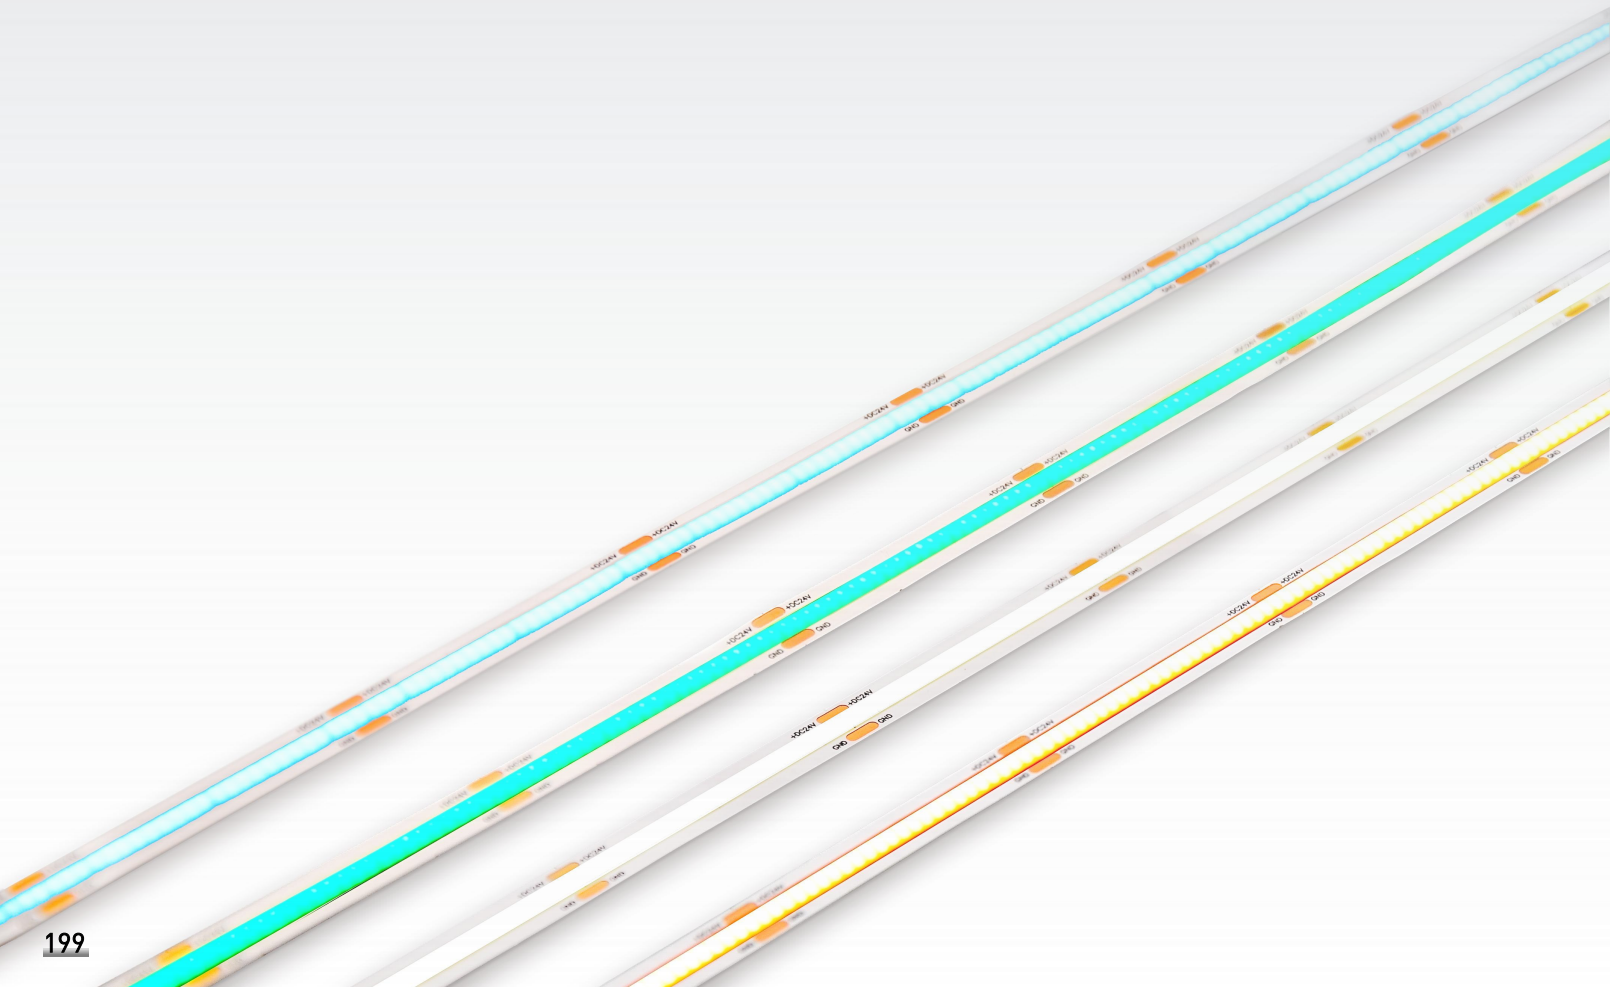

Product Description

- Reel-to-reel PCB, no solder joints for whole reel, no more false soldering, accurate mounting length.
- Chips-on-board design, dot free even without any profiles.
- Excellent lighting with SDCM in 5-step.
- High efficiency, up to 110lm/W.
- Double layer 2oz PCB, for better flexibility, heat dissipation and voltage drop.
- IP20, IP65A, IP65B, IP67 and IP68.