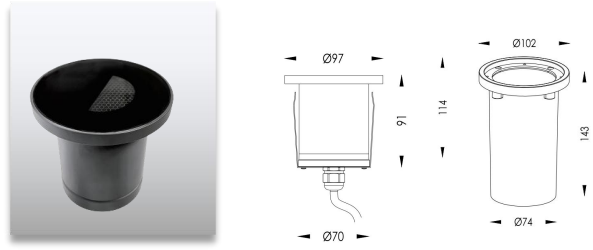

AL-2V LED Inground Light

Product Code	Power	LED	Voltage	Beam Angle	Lumen	Color	IK	IP
AL-2V-H	1*6W 3*2W	CREE/OSRAM CREE/OSRAM	12/24VDC 120-240VAC 12/24VDC 120-240VAC	120° 15°/24°/36°/60°	510lm 390lm	Single Single	08	67