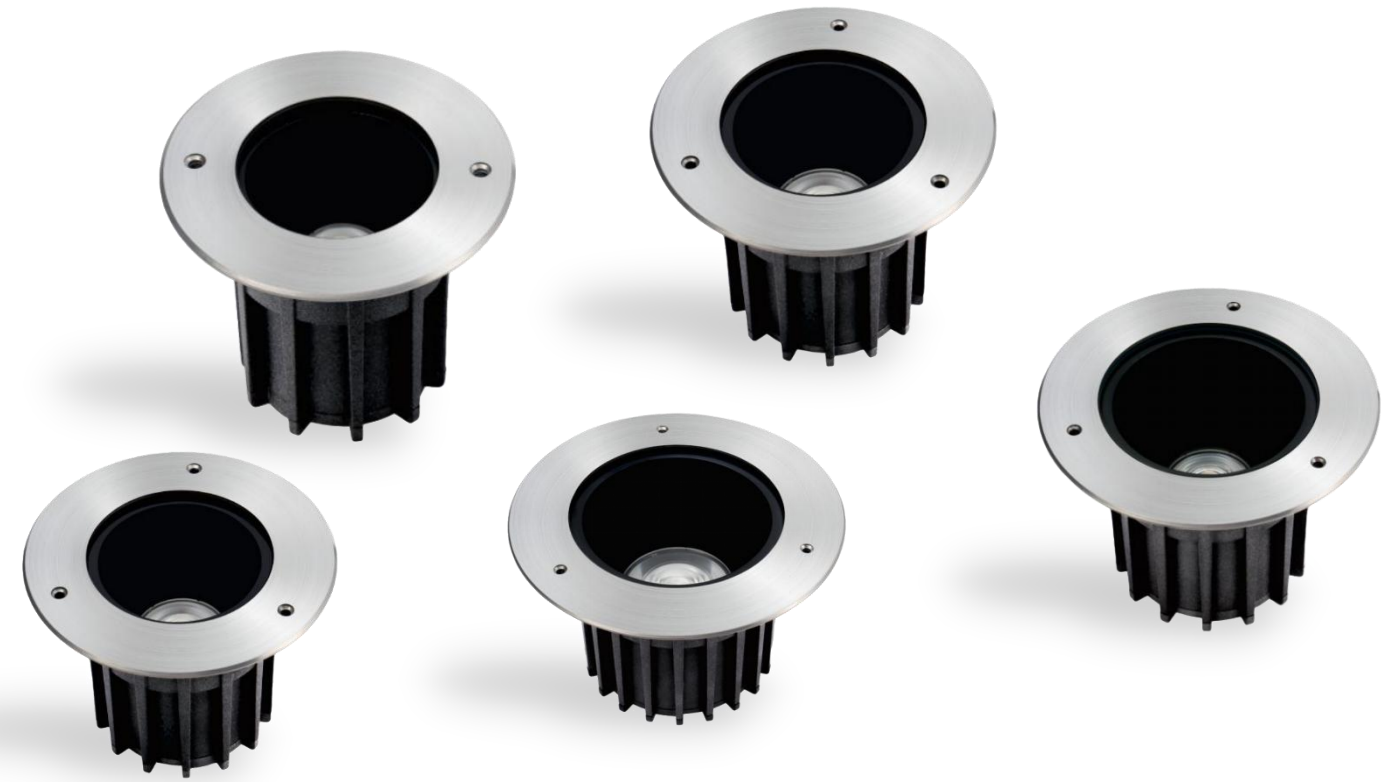

Product Code	Power	LED	Voltage	Beam Angle	Lumen	Color	IK	IP
AL-2AGR-S2	1*6W	CREE COB	12/24VDC 120-240VAC	18°/24°/38°/60°	465lm	Single	08	67
AL-2AGR-S3	1*12W	CREE COB	12/24VDC 120-240VAC	18°/24°/38°/60°	1120lm	Single	08	67
AL-2AGR-S4	1*20W	CREE COB	12/24VDC 120-240VAC	18°/24°/38°/60°	1438lm	Single	10	67
AL-2AGR-S5	1*25W	CREE COB	12/24VDC 120-240VAC	18°/24°/38°/60°	2130lm	Single	10	67
AL-2AGR-S6	1*36W	CREE COB	12/24VDC 120-240VAC	18°/24°/38°/60°	2986lm	Single	10	67