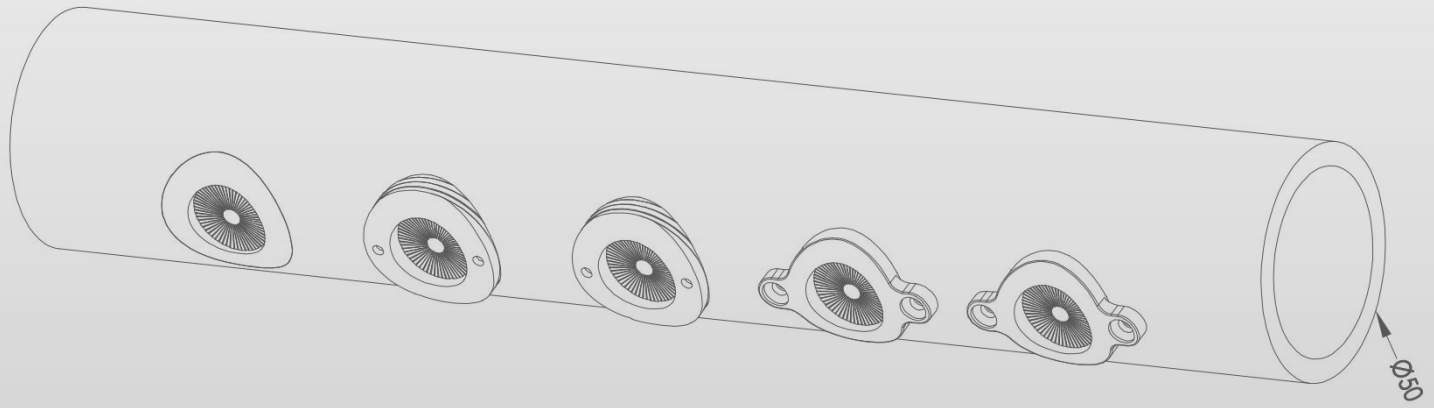

LED Handrail Light