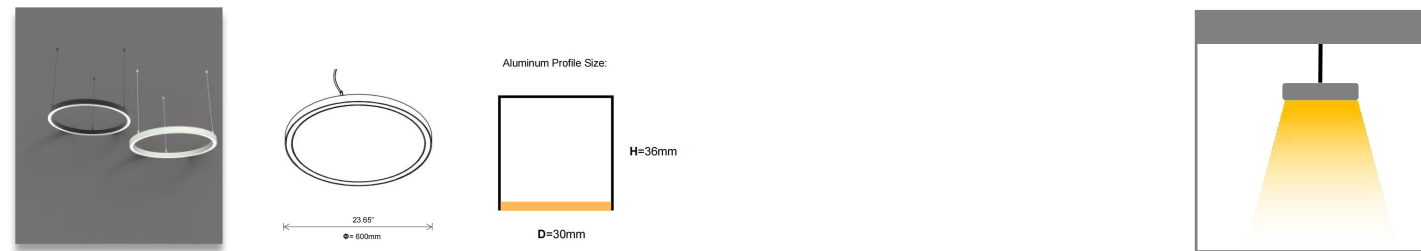

Product Code	Power	Installation	Voltage	Beam Angle	Optic	Lumen	UGR
ORB-R600-PC	34W	Suspended	200-240V 100-277V	120°	Silicone Board	1870-2040lm	UGR<26

Product Code	Power	Installation	Voltage	Beam Angle	Optic	Lumen	UGR
ORB-R600-RC	34W	Suspended	200-240V 100-277V	34° 48°	reflector Cup	2700-2880lm	UGR<6