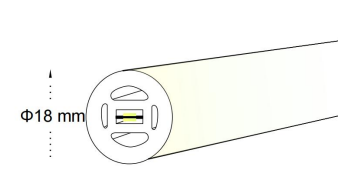

Product Code	Color	Power	LED	LED Qty	IP	Voltage	Beam Angle	Diameter	Material	Length
AL-SLN2835T168WW-D18	Warm White	14W/M	SMD2835	240leds/m	67	12/24VDC	360°	18mm	Silicone	5m/reel
AL-SLN2835T168NW-D18	Natrual White									
AL-SLN2835T168CW-D18	Cold White									
AL-SLN2835T168RD-D18	Red									
AL-SLN2835T168GR-D18	Green									
AL-SLN2835T168BL-D18	Blue									
AL-SLN2835T168IB-D18	Ice Blue									
AL-SLN2835T168LY-D18	Lemon Yellow									
AL-SLN2835T168GY-D18	Golden Yellow									
AL-SLN2835T168LP-D18	Light Pink									
AL-SLN2835T168PK-D18	Pink									
AL-SLN2835T168PP-D18	Purple									
AL-SLN2835T168MG-D18	Maldives Green									
AL-SLN2835T168OR-D18	Orange