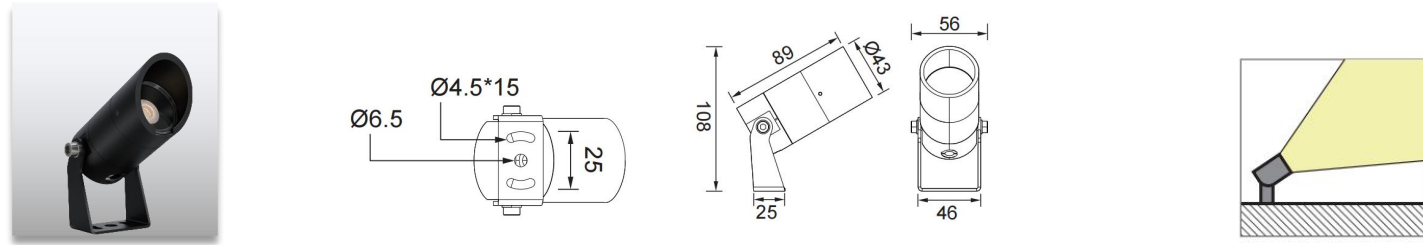

Product Code	Power	LED	Voltage	Beam Angle	Lumen	Color	IK	IP
AL-3K-RH43	1*4W	CREE COB	12/24VDC 120-240VAC	15°/24°/36°/60°	500lm	Single	05	66