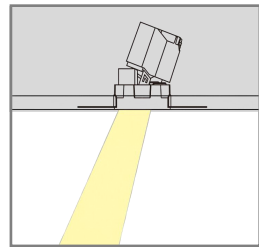

Product Code	Voltage	Color Temperature	Beam Angle	UGR	Flux	CRI	LxH(mm)	H(mm)	Cut-out(mm)
AL-SP135A-FR550-2x8W	200-240VAC	2700K-6500K	15°/24°/38°/60°	<20	1120lm	90+	139x79	90	128x65
AL-SP135A-FR750-2x18W	200-240VAC	2700K-6500K	15°/24°/38°/60°	<20	2520lm	90+	194x104	121	180x95
AL-SP135A-FR950-2x25W	200-240VAC	2700K-6500K	15°/24°/38°/60°	<20	3500lm	90+	239x125	142	225x110