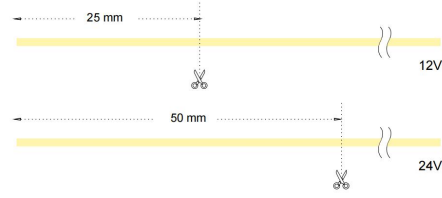

Dome Shape Neon Flex Light

Product Code	Color	Power	LED	LED Qty	IP	Voltage	Beam Angle	Dimension	Material	Length
AL-SLN2835T120WW-W6	Warm White									
AL-SLN2835T120NW-W6	Natrual White									
AL-SLN2835T120CW-W6	Cold White									
AL-SLN2835T120RD-W6	Red									
AL-SLN2835T120GR-W6	Green									
AL-SLN2835T120BL-W6	Blue									
AL-SLN2835T120IB-W6	Ice Blue	9W/M	SMD2835	120leds/m	67	12/24VDC	120°	6x12mm	Silicone	50m/reel
AL-SLN2835T120LY-W6	Lemon Yellow									
AL-SLN2835T120GY-W6	Golden Yellow									
AL-SLN2835T120LP-W6	Light Pink									
AL-SLN2835T120PK-W6	Pink									
AL-SLN2835T120PP-W6	Purple									
AL-SLN2835T120MG-W6	Maldives Green									
AL-SLN2835T120OR-W6	Orange