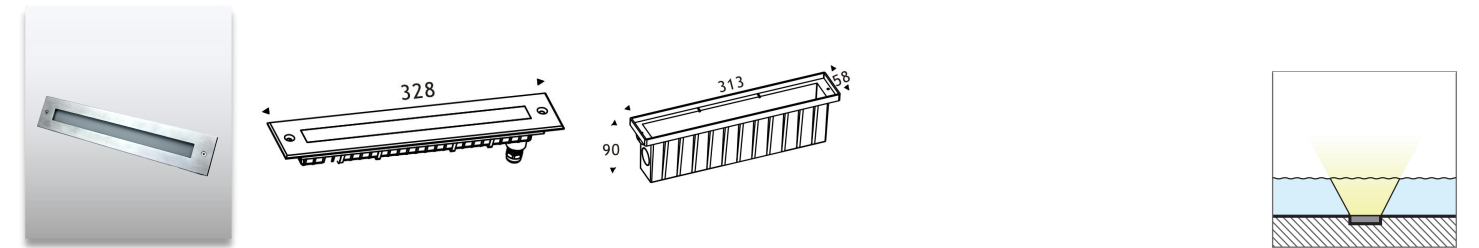

Product Code	Power	LED	Voltage	Beam Angle	Lumen	Color	IK	IP
AL-4BL-D	4.8W	OSRAM	12/24VDC	120°	50lm	Single	10	68
	4.8W	OSRAM		120°	25lm	RGB 3in1