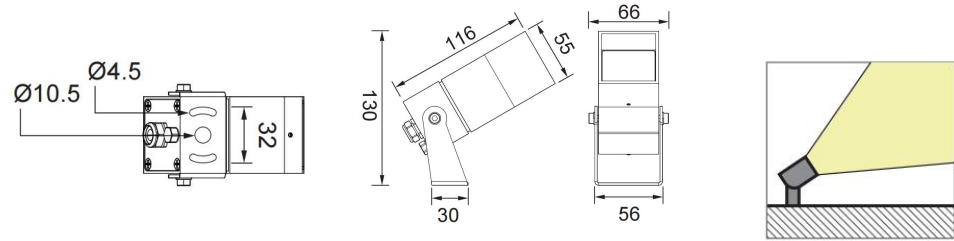

Product Code	Power	LED	Voltage	Beam Angle	Lumen	Color	IK	IP
AL-3K-SL50	1*6.5W	CREE COB	12/24VDC 120-240VAC	15°/24°/36°/55°	550lm	Single	05	66