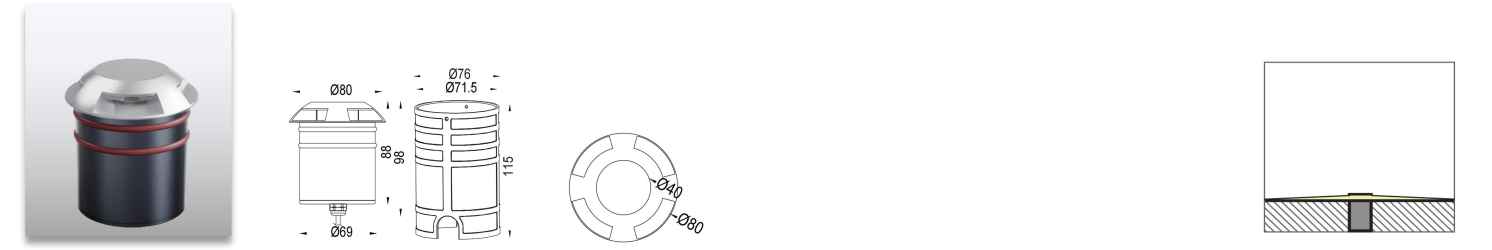

Product Code	Power	LED	Voltage	Beam Angle	Lumen	Color	IK	IP
AL-2C-D80	1*10W	CREE COB	12/24VDC 120-240VAC	12°/24°/36°/55°	50lm	Single	08	67