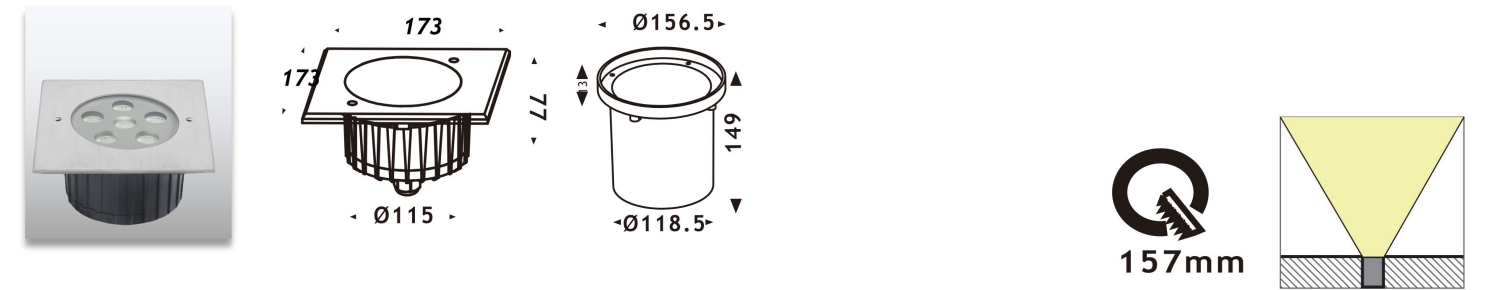

Product Code	Power	LED	Voltage	Beam Angle	Lumen	Color	IK	IP
AL-2BE-S	6*2W	CREE/OSRAM	12/24VDC 120-240VAC	10°/25°/30°/45°/60°	1080lm	Single	08	67
	6*2.5W	OSRAM	12/24VDC	12°/25°/30°/45°/60°	620lm	RGB 3in1		
	9*1.5W	CREE/OSRAM	12/24VDC 120-240VAC	25°/40°/60°/80°/10*45°/25*45	1440lm	Single		
	9*1.5W	OSRAM	12/24VDC	25°/40°/60°/80°/10*45°/25*45	1440lm	RGB		
	9*2.5W	OSRAM	12/24VDC	25°/40°/60°/80°/10*45°/25*45	690lm	RGB 3in1