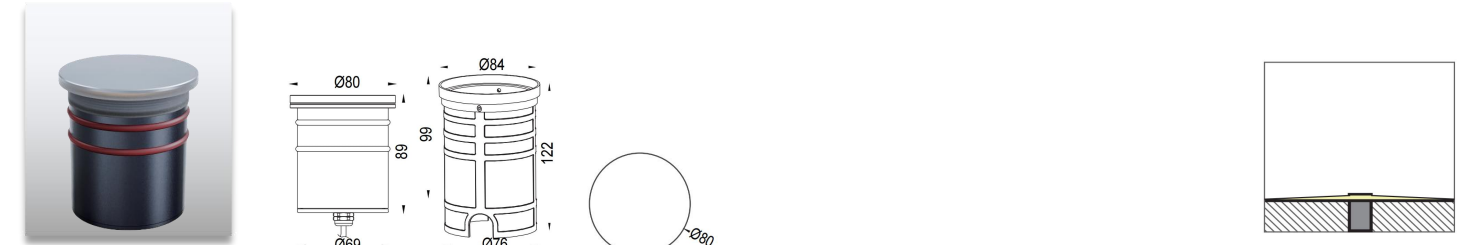

Product Code	Power	LED	Voltage	Beam Angle	Lumen	Color	IK	IP
AL-2C-C80	1*10W	CREE COB	12/24VDC 120-240VAC	12°/24°/36°/55°	30lm	Single	08	67