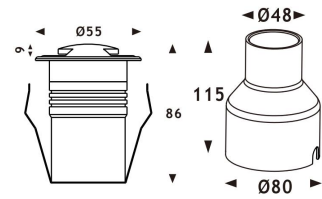

AL-E2 Drive Over In-ground Light

Product Code	Power	LED	Voltage	Lighting Ways	Lumen	Color	IK	IP
AL-E2W	1*2W	OSRAM/CREE	12/24VDC 120-240VAC	1WAY/2WAYS/4WAYS	115lm	Single	09	67
	1*2W	OSRAM	12/24VDC		10lm	RGB 3in1