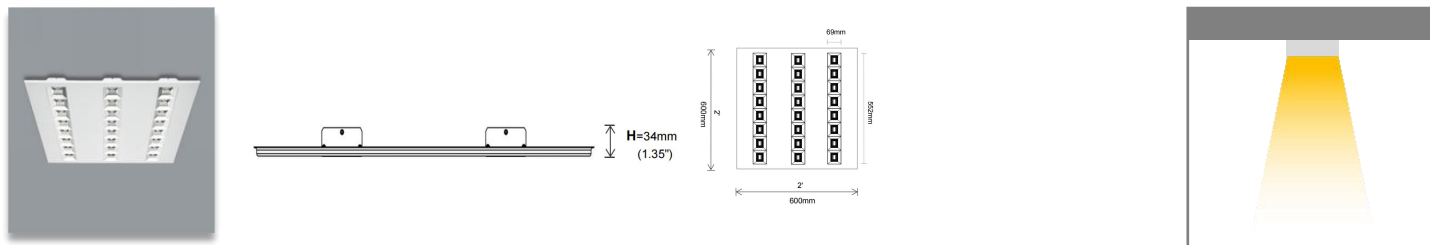

Product Code	Power	Installation	Voltage	Beam Angle	Optic	Lumen	UGR
LUMI-S6060-3RC	48W	Recessed	200-240V 100-277V	70°	Lens	4800-5040lm	UGR<19