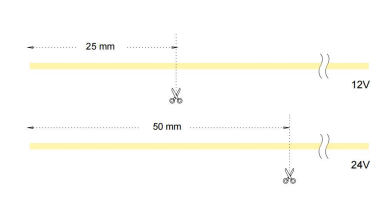

Flat Shape Neon Flex Light

Product Code	Color	Power	LED	LED Qty	IP	Voltage	Beam Angle	Dimension	Material	Length
AL-SLN2835T120WW-F10	Warm White									
AL-SLN2835T120NW-F10	Natrual White									
AL-SLN2835T120CW-F10	Cold White									
AL-SLN2835T120RD-F10	Red									
AL-SLN2835T120GR-F10	Green									
AL-SLN2835T120BL-F10	Blue									
AL-SLN2835T120IB-F10	Ice Blue	9W/M	SMD2835	120leds/m	67	12/24VDC	120°	10x10mm	Silicon	50m/reel
AL-SLN2835T120LY-F10	Lemon Yellow									
AL-SLN2835T120GY-F10	Golden Yellow									
AL-SLN2835T120LP-F10	Light Pink									
AL-SLN2835T120PK-F10	Pink									
AL-SLN2835T120PP-F10	Purple									
AL-SLN2835T120MG-F10	Maldives Green									
AL-SLN2835T120OR-F10	Orange