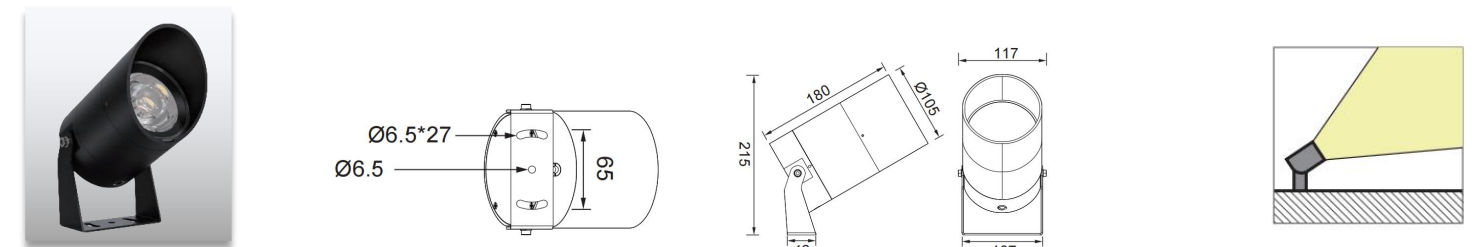

Product Code	Power	LED	Voltage	Beam Angle	Lumen	Color	IK	IP
AL-3K-RH105	1*23W	CREE COB	12/24VDC 120-240VAC	15°/24°/36°/55°	2000lm	Single	05	66