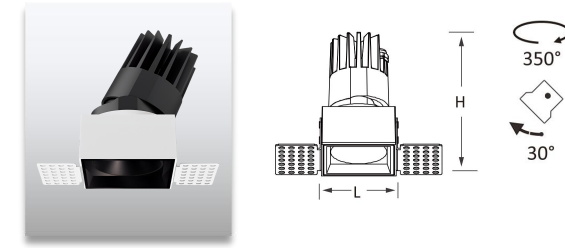

Product Code	Voltage	Color Temperature	Beam Angle	UGR	Flux	CRI	L(mm)	H(mm)	Cut-out(mm)
AL-SP133A-FS550-8W	200-240VAC	2700K-6500K	15°/24°/38°/60°	<20	560lm	90+	54x54	93mm	57.5x57.5
AL-SP133A-FS750-18W	200-240VAC	2700K-6500K	15°/24°/38°/60°	<20	1260lm	90+	74x74	121	77x77
AL-SP133A-FS950-25W	200-240VAC	2700K-6500K	15°/24°/38°/60°	<20	1750lm	90+	94x94	146	97x97