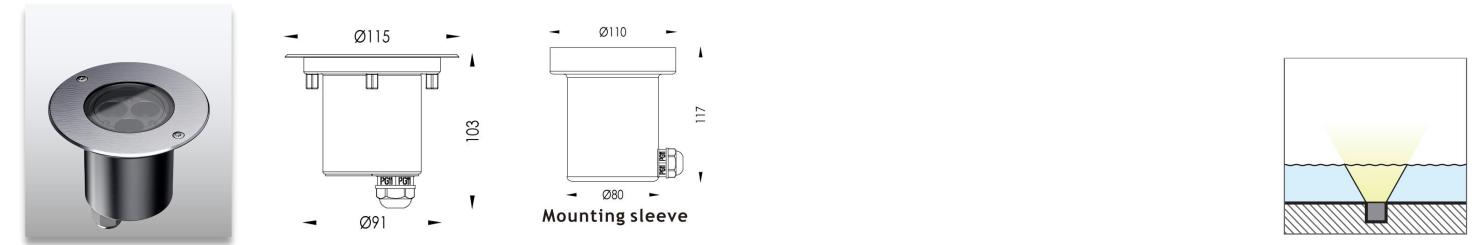

AL-4K-B High Power LED Underwater Light

Product Code	Power	LED	Voltage	Beam Angle	Lumen	Color	IK	IP
AL-4KA-B	3*3W	CREE/OSRAM	12/24VDC	5°/10°/25°/40°/60°/80°	769lm	Single RGB 3in1 RGBW 4in1	08	68
	3*3W	OSRAM	12/24VDC	10°/45°/25°/45°	200lm			
	3*3W	OSRAM	12/24VDC	12°/25°/40°/60°/10°/45°	260lm