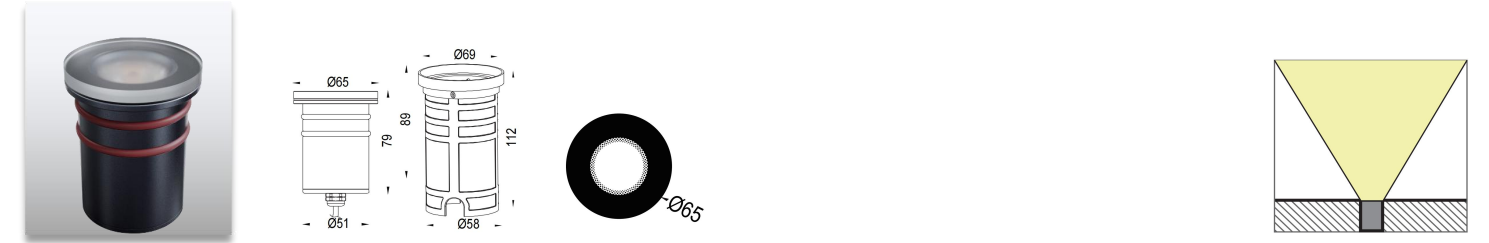

Product Code	Power	LED	Voltage	Beam Angle	Lumen	Color	IK	IP
AL-2C-C65	1*6.5W	CREE COB	12/24VDC 120-240VAC	12°/24°/36°/55°	585lm	Single	08	67