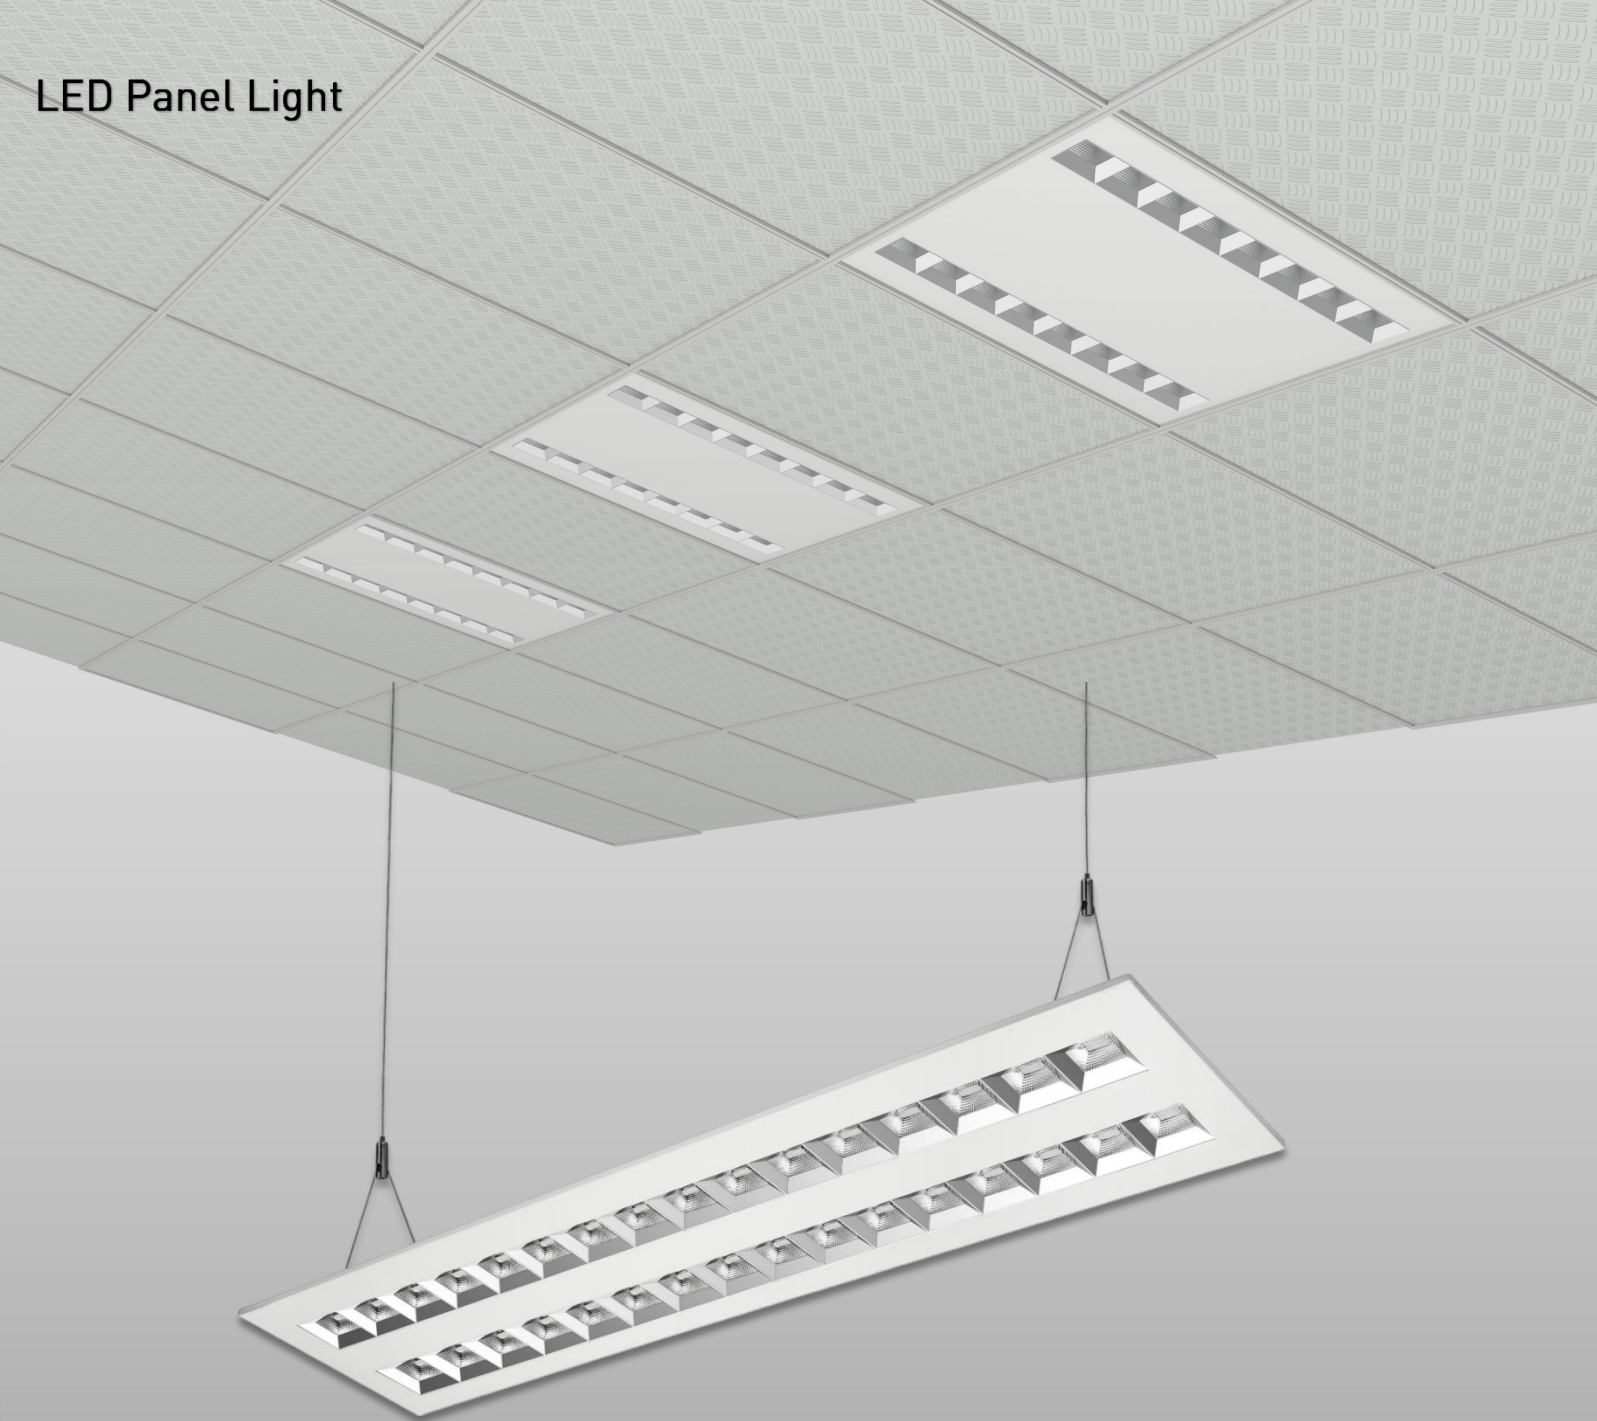

LED Panel Light

Product Description

- LUMI is a panel light fixture with optical reflector cup.
- We have optimized the position of the LEDs so that the fixture can deliver an uniform light and extraordinary anti-glare lighting effect.
- The light source provides multiple color temperature options : 2700K, 3000K, 4000K, 5700K.
- It comes in black, white and gray options and has two suspension points that are adjustable in height.
- It is a perfect choice for lighting in spaces such as offices, meeting rooms, living rooms and dining rooms.