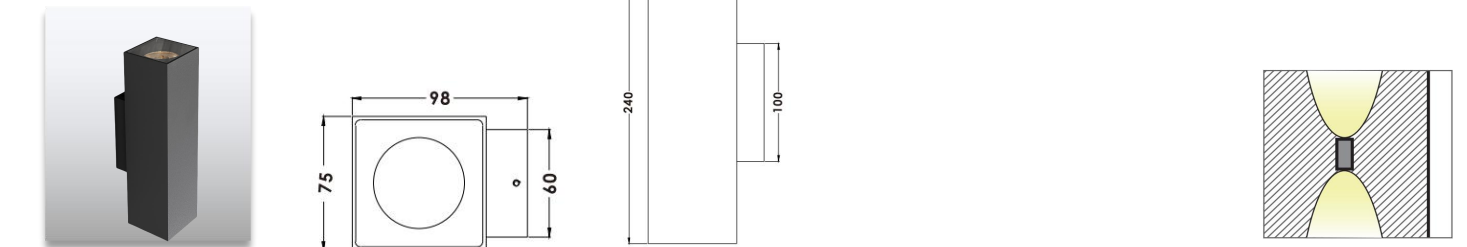

Product Code	Power	LED	Voltage	Beam Angle	Lumen	Color	IK	IP
AL-1WFB-S3	2*13W	CREE COB	12/24VDC 120-240VAC	10°/18°/22°/30°/60°	2*1082lm	Single	05	65