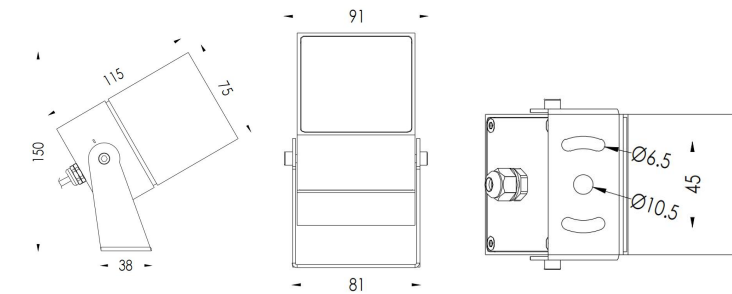

Product Code	Power	LED	Voltage	Beam Angle	Lumen	Color	IK	IP
AL-3K-S100	1*23W	CREE COB	12/24VDC 120-240VAC	15°/24°/36°/55°	1800lm	Single	05	66