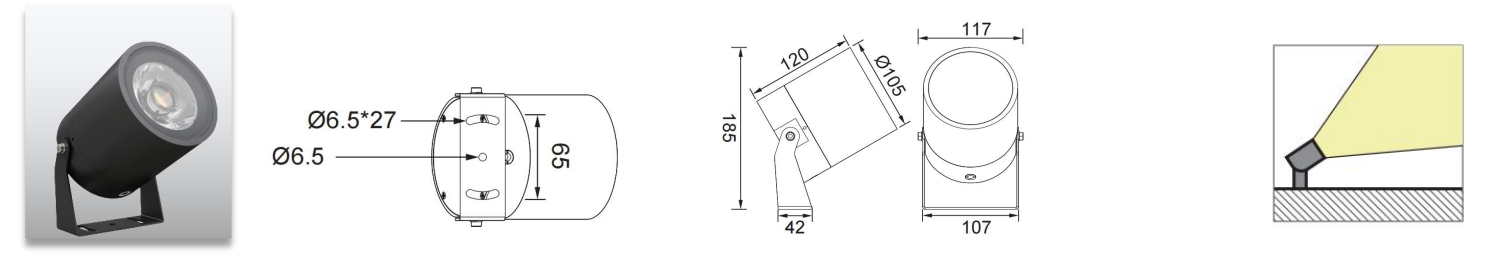

Product Code	Power	LED	Voltage	Beam Angle	Lumen	Color	IK	IP
AL-3K-R105	1*23W	CREE COB	12/24VDC 120-240VAC	15°/24°/36°/55°	2000lm	Single	05	66