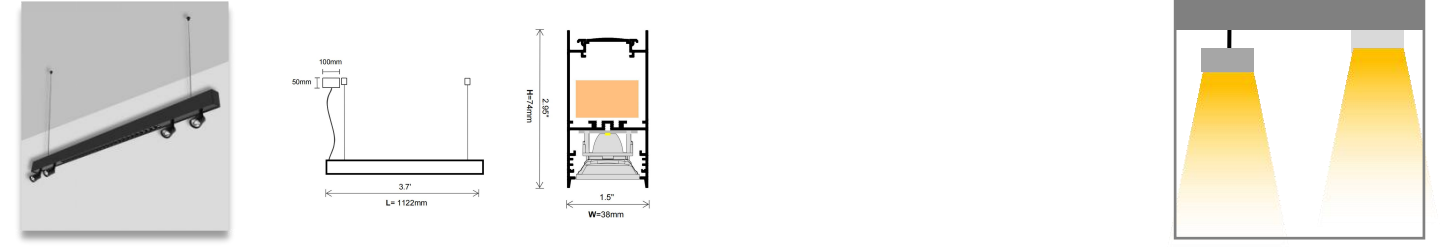

Product Code	Power	Installation	Voltage	Beam Angle	Optic	Lumen	UGR
SLIM-L3874-BL	36W	Suspended	200-240V 100-277V	90°	Blade Louver	1440-1620lm	UGR<19

Product Code	Power	Installation	Voltage	Beam Angle	Optic	Lumen	UGR
SLIM-L3874-RC	28W	Suspended	200-240V 100-277V	48°	Reflector Cup	1440-1620lm	UGR<16