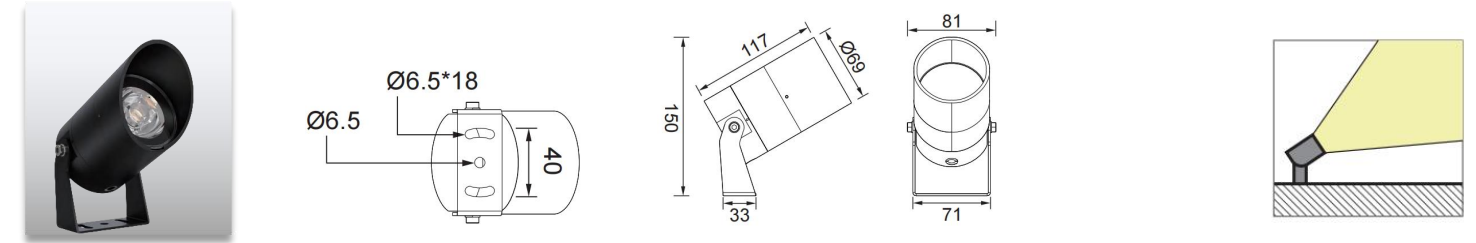

Product Code	Power	LED	Voltage	Beam Angle	Lumen	Color	IK	IP
AL-3K-RH69	1*10W	CREE COB	12/24VDC 120-240VAC	15°/24°/36°/60°	1000lm	Single	05	66