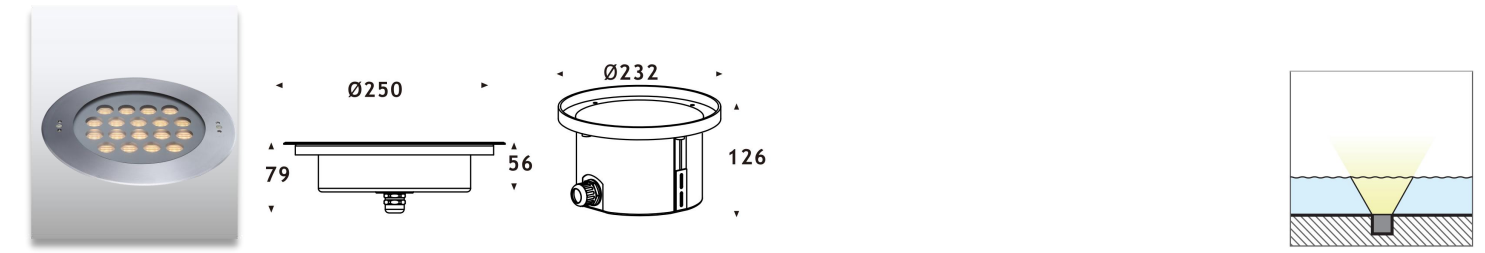

Product Code	Power	LED	Voltage	Beam Angle	Lumen	Color	IK	IP
AL-B4FA	1*24W	CREE COB	12/24VDC	15°/25°/36°/60°	4500lm	Single	10	68
	18*2W	CREE/OSRAM		10°/15°/20°/30°/60°/100°	2900lm	Single		
	18*3W	CREE/OSRAM		Asymmetrical 25°/45°	2900lm	Single		
	18*3W	OSRAM		25°/40°/60°	1800lm	RGB 3in1		
	18*3W	OSRAM		25°/40°/60°	2500lm	RGBW 4in1