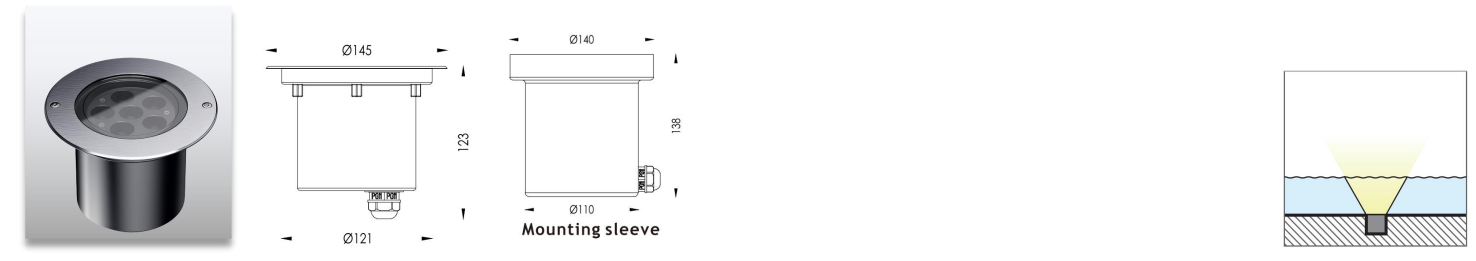

Product Code	Power	LED	Voltage	Beam Angle	Lumen	Color	IK	IP
AL-4KB-B	6*3W	CREE/OSRAM	12/24VDC	5°/10°/25°/40°/60°/80°	1440lm	Single RGB 3in1 RGBW 4in1	08	68
	6*3W	OSRAM	12/24VDC	10°/45°/25°/45°	450lm			
	6*3.5W	OSRAM	12/24VDC	12°/25°/40°/60°/10°/45°	630lm