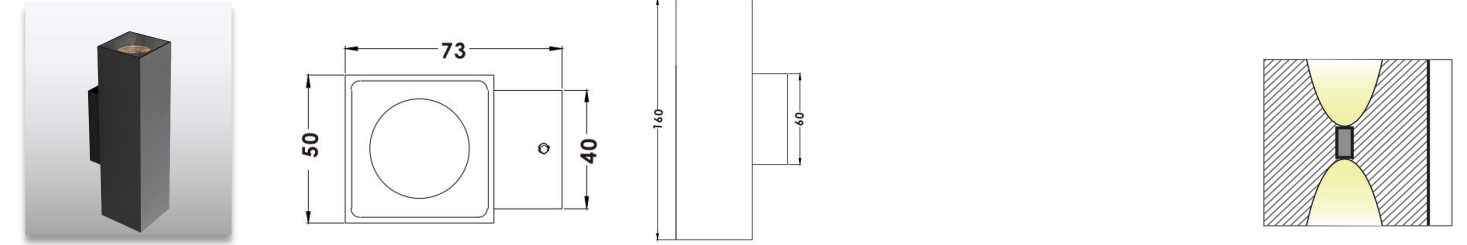

AL-1W Surface Mounted Wall Light

Product Code	Power	LED	Voltage	Beam Angle	Lumen	Color	IK	IP
AL-1WFB-S1	2*4W	CREE COB	12/24VDC 120-240VAC	10°/18°/22°/30°/60°	2*408lm	Single	05	65