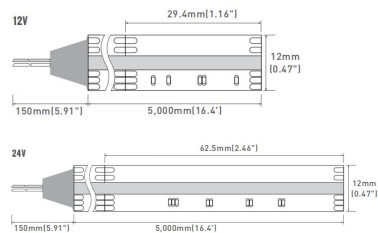

Product Code	Voltage	Color	Watts	LEDs/Meter	Lumen	Efficiency	Pitch	CRI	Width
AL-SLCOB-ST816V112	12VDC	RGBW	16W	816	800	70	29.4mm	-	12mm
AL-SLCOB-ST816V212	24VDC	RGBW	16W	816	800	75	62.5mm	-	12mm