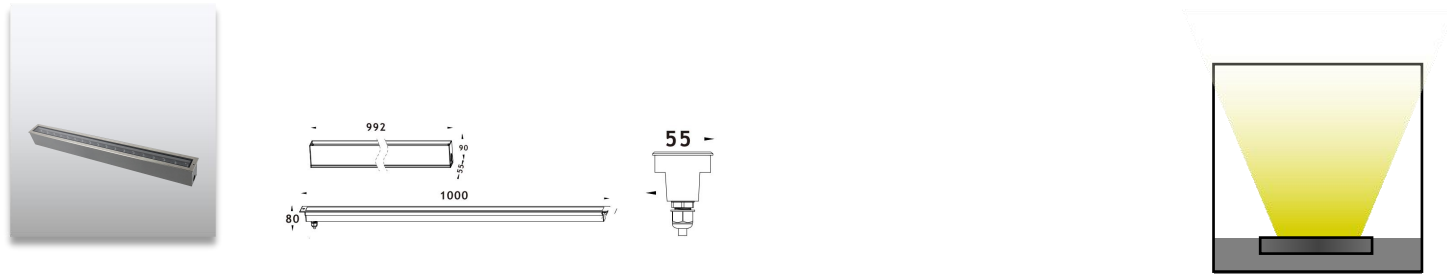

Product Code	Power	LED	Voltage	Beam Angle	Lumen	Color	IK	IP
AL-2ELA	6*2W(0.275M)	OSRAM	12/24VDC 120-240VAC	10*15°/10*60°/30°/60°	700lm	Single		
	12*2W(0.5M)	OSRAM	12/24VDC 120-240VAC	10*15°/10*60°/30°/60°	1390lm	Single		
	24*2W(1M)	OSRAM	12/24VDC 120-240VAC	10*15°/10*60°/30°/60°	2780lm	Single	10	67
	24*2.5W(1M)	OSRAM	12/24VDC	10*15°/10*60°/30°/60°	2780lm	RGB 3in1		
	24*3.5W(1M)	OSRAM	12/24VDC	10*15°/10*60°/30°/60°	2780lm	RGBW 4in1