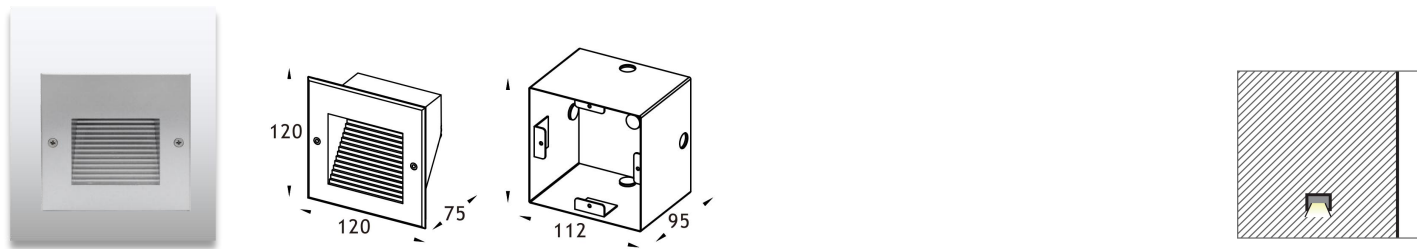

Product Code	Power	LED	Voltage	Beam Angle	Lumen	Color	IK	IP
AL-1DSA	1.6W	OSRAM	12/24VDC 120-240VAC	120°	35lm	Single	05	65
	3W	OSRAM			132lm	Single