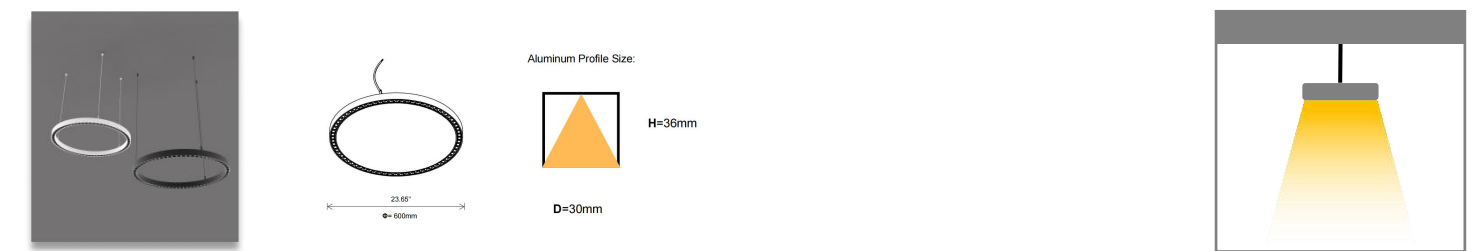

Product Code	Power	Installation	Voltage	Beam Angle	Optic	Lumen	UGR
ORB-R600-PC	34W	Suspended	200-240V 100-277V	120°	Silicone Board	1870-2040lm	UGR<26

Product Code	Power	Installation	Voltage	Beam Angle	Optic	Lumen	UGR
ORB-R600-RC	34W	Suspended	200-240V 100-277V	34° 48°	reflector Cup	2700-2880lm	UGR<6