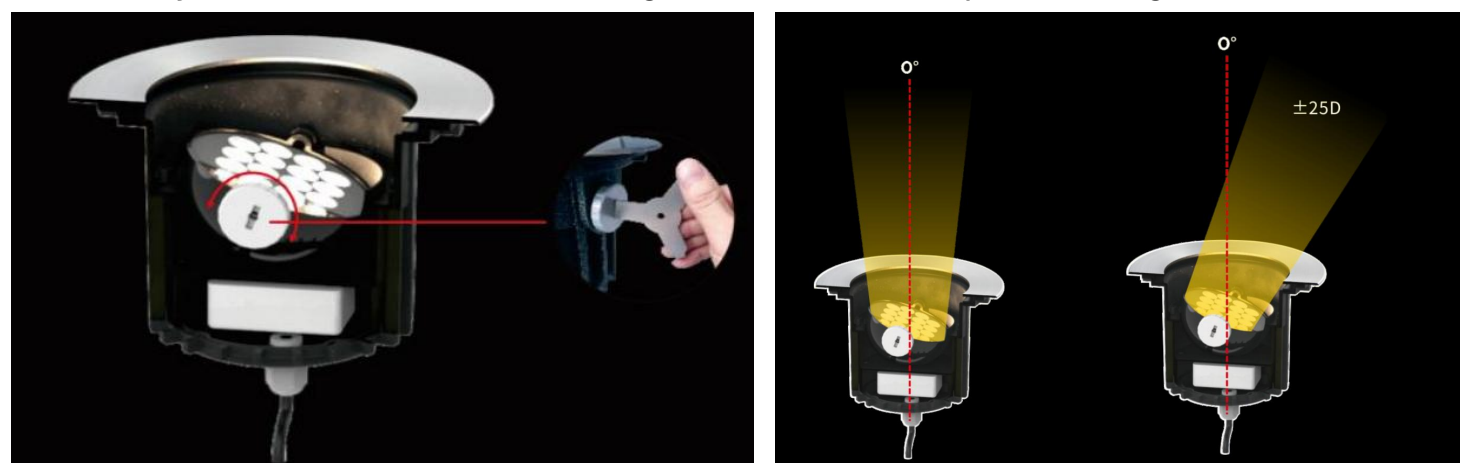

Adjust the knob to tilt the light distribution up to 25 degrees.