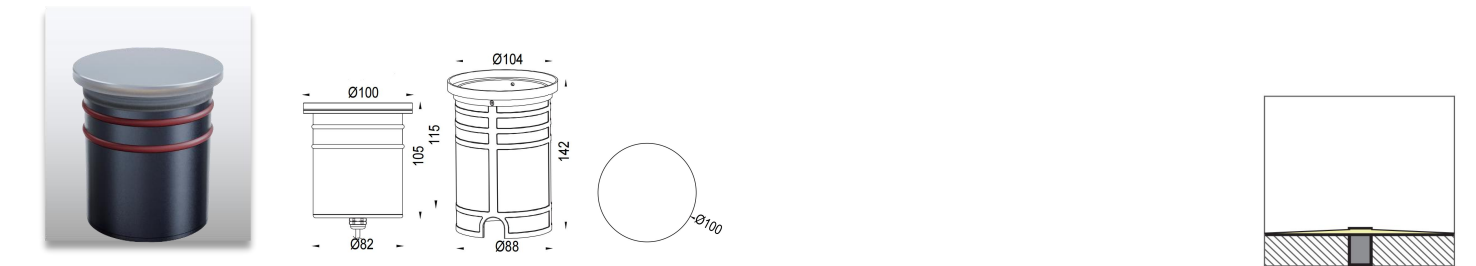

Product Code	Power	LED	Voltage	Beam Angle	Lumen	Color	IK	IP
AL-2C-C100	1*15W	CREE COB	12/24VDC 120-240VAC	12°/24°/36°/55°	45lm	Single	08	67