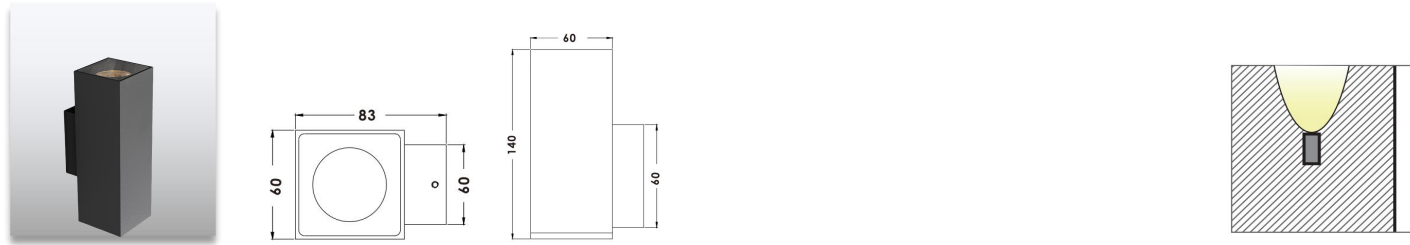

Product Code	Power	LED	Voltage	Beam Angle	Lumen	Color	IK	IP
AL-1WFL-S2	1*10W	CREE COB	12/24VDC 120-240VAC	10°/18°/22°/30°/60°	1180lm	Single	05	65