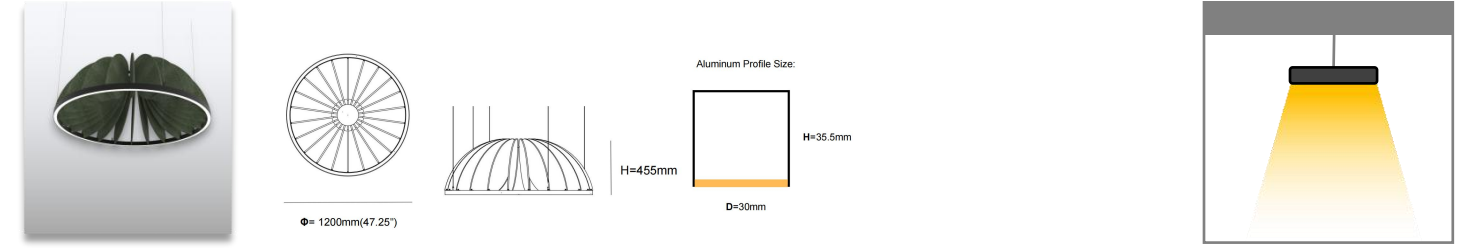

KOIOS LED Acoustic Light

Product Code	Power	Installation	Voltage	Beam Angle	Material	UGR	Sound Absorption Coefficient
APOLLO-ASD1200-BT12	75W	Suspended	200-240V	120°	Polyester + Aluminum + Silicone	<26	NRC=0.95