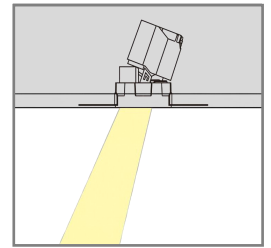

Product Code	Voltage	Color Temperature	Beam Angle	UGR	Flux	CRI	L(mm)	H(mm)	Cut-out(mm)
AL-SP133A-FS550-8W	200-240VAC	2700K-6500K	15°/24°/38°/60°	<20	560lm	90+	54x54	93mm	57.5x57.5
AL-SP133A-FS750-18W	200-240VAC	2700K-6500K	15°/24°/38°/60°	<20	1260lm	90+	74x74	121	77x77
AL-SP133A-FS950-25W	200-240VAC	2700K-6500K	15°/24°/38°/60°	<20	1750lm	90+	94x94	146	97x97