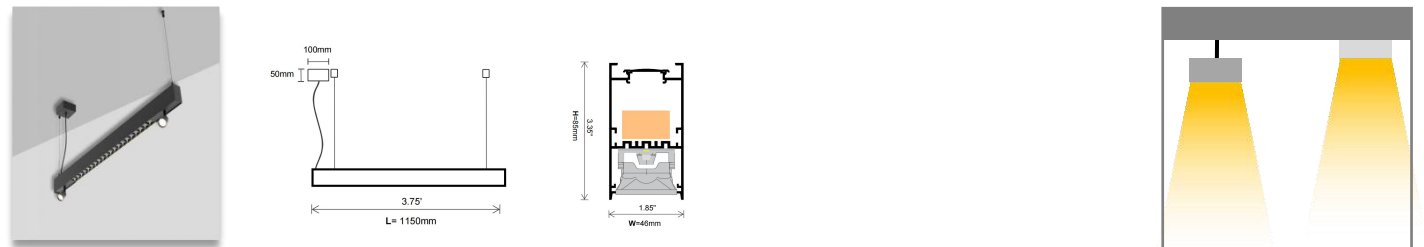

Product Code	Power	Installation	Voltage	Beam Angle	Optic	Lumen	UGR
SLIM-L4685-1S1L1S	36W	Suspended Surface	200-240V 100-277V	50° + 20°	Lens + Rotatable Spotlights	2520-2700lm	UGR<16