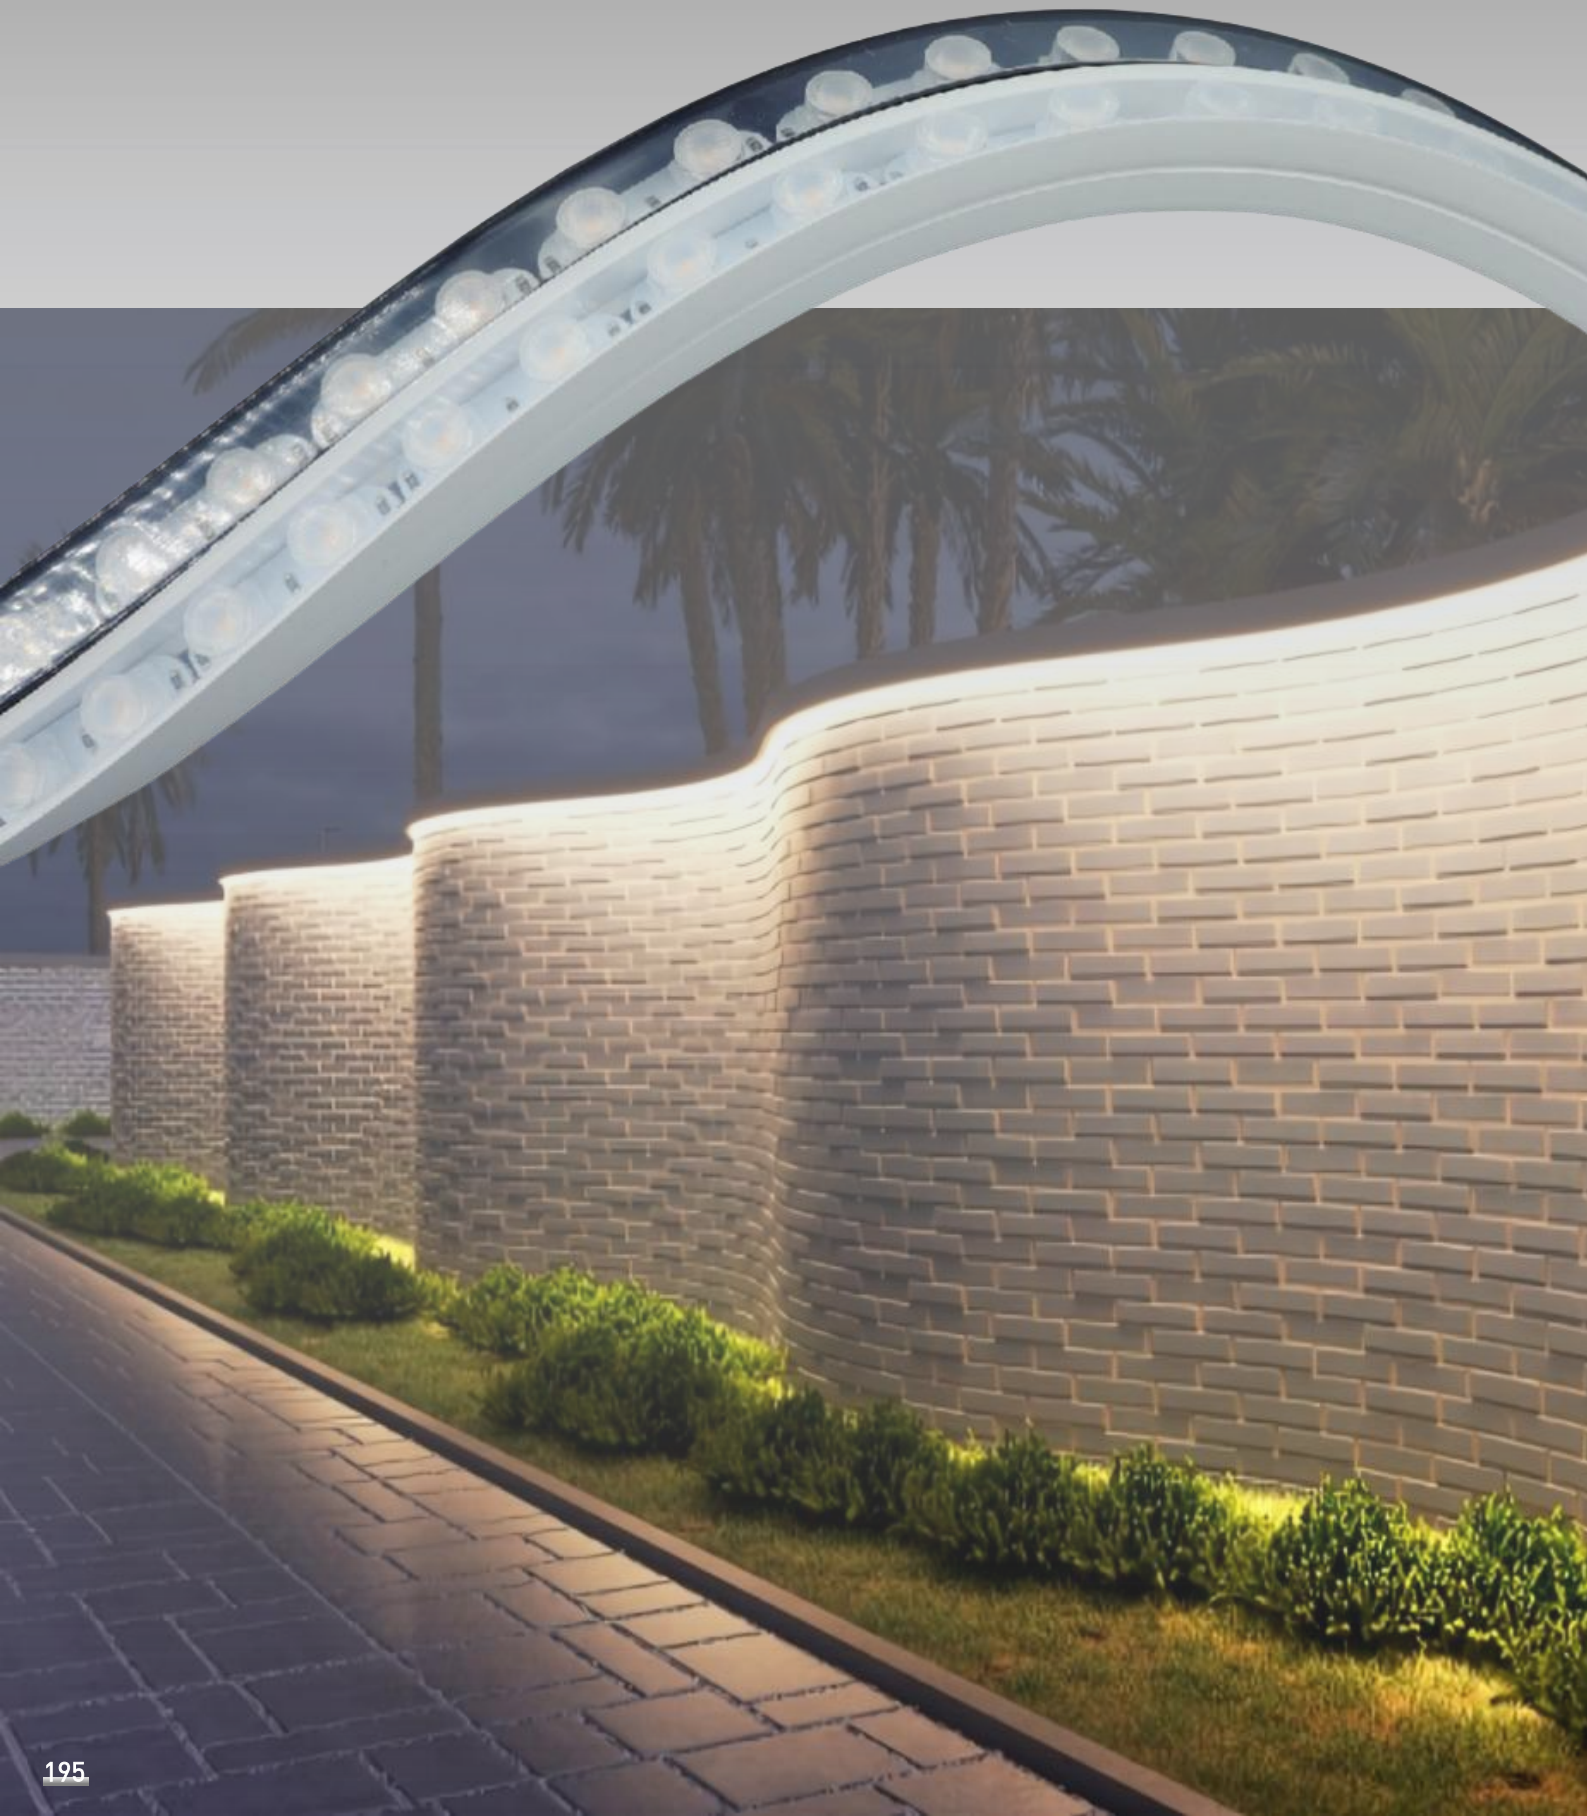

Flexible Solid LED Wall Washer Light