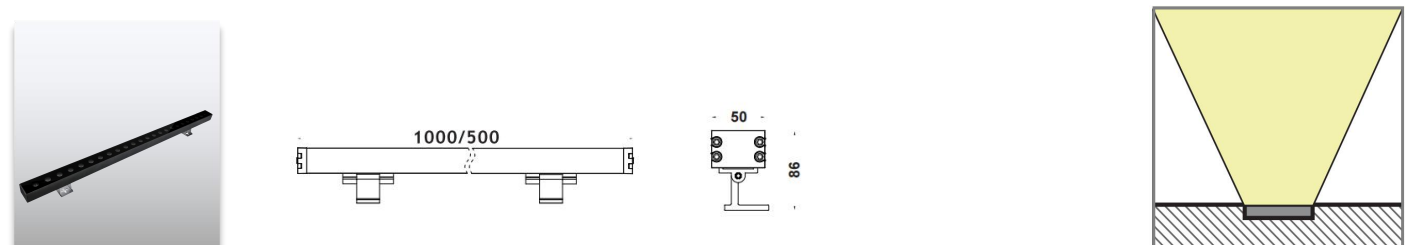

Product Code	Power	LED	Voltage	Beam Angle	Lumen	Color	IK	IP
AL-6050L	24W(0.5M)	CREE/OSRAM	12/24VDC 220-240VAC	10°/15°/30°/60°/15*45°/10*60°	1390lm	Single	05	65
	48W(1M)		12/24VDC 220-240VAC	10°/15°/30°/60°/15*45°/10*60°	2870lm	Single		
	60W(1M)		12/24VDC	10°/15°/30°/60°/15*45°/10*60°	1680lm	RGB 3in1		
	84W(1M)		12/24VDC	10°/15°/30°/60°/15*45°/10*60°	2350lm	RGBW 4in1