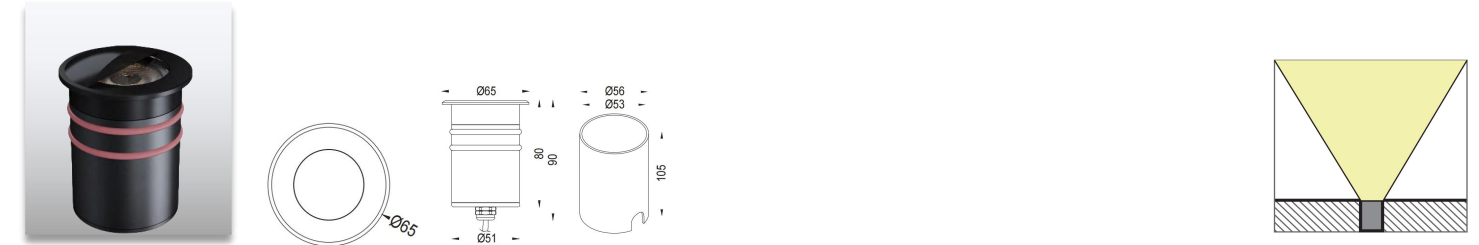

Product Code	Power	LED	Voltage	Beam Angle	Lumen	Color	IK	IP
AL-2C-H65	1*6.5W	CREE COB	12/24VDC 120-240VAC	12°/24°/36°/55°	305lm	Single	08	67