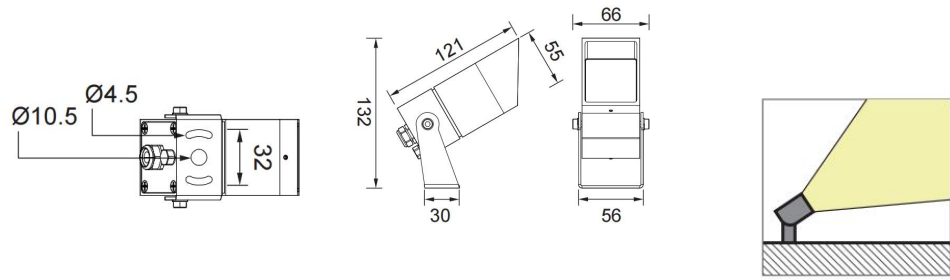

Product Code	Power	LED	Voltage	Beam Angle	Lumen	Color	IK	IP
AL-3K-SH50	1*6.5W	CREE COB	12/24VDC 120-240VAC	15°/24°/36°/55°	550lm	Single	05	66