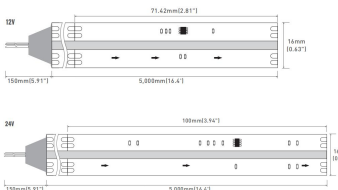

Product Code	Voltage	Color	Watts	LEDs/Meter	Lumen	Efficiency	Pitch	CRI	Width
AL-SLCOB-ST630V116-RGB-DMX	12VDC	RGB	10W	528	200	20	71.42mm	80	10mm
AL-SLCOB-ST630V216-RGB-DMX	24VDC	RGB	14W	528	280	20	100mm	90	10mm