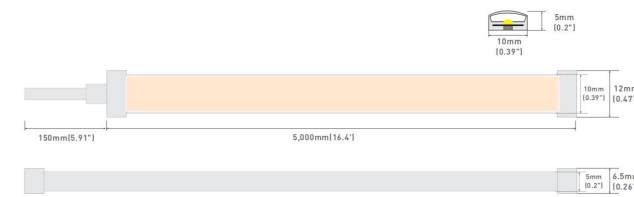

Product Code	Voltage	Color	Watts	LEDs/Meter	Lumen	Efficiency	Pitch	CRI	Dimension
AL-NLCOB90-C480V2-0510	24VDC	2700K 3000K 4000K 6500K	10W	480	850	85	50mm	90	5x10mm