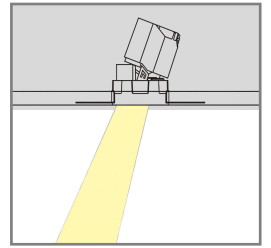

Product Code	Voltage	Color Temperature	Beam Angle	UGR	Flux	CRI	D(mm)	H(mm)	Cut-out(mm)
AL-SP133A-FR550-8W	200-240VAC	2700K-6500K	15°/24°/38°/60°	<20	560lm	90+	52.9	85	∅ 55
AL-SP133A-FR750-18W	200-240VAC	2700K-6500K	15°/24°/38°/60°	<20	1260lm	90+	72.4	110	∅ 77
AL-SP133A-FR950-25W	200-240VAC	2700K-6500K	15°/24°/38°/60°	<20	1750lm	90+	91.5	130	∅ 97