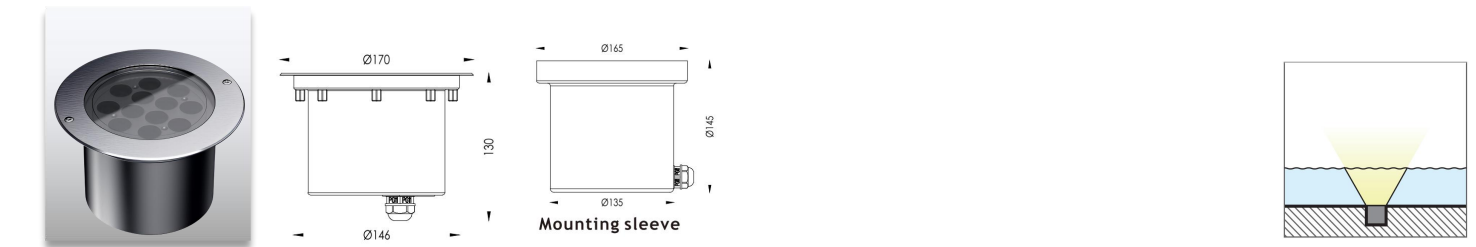

Product Code	Power	LED	Voltage	Beam Angle	Lumen	Color	IK	IP
AL-4KC-B	12*3W	CREE/OSRAM	12/24VDC	5°/10°/25°/40°/60°/80°	2800lm	Single RGB 3in1 RGBW 4in1	08	68
	12*3W	OSRAM	12/24VDC	10°/45°/25°/45°	900lm			
	12*3.5W	OSRAM	12/24VDC	12°/25°/40°/60°/10°/45°	1260lm