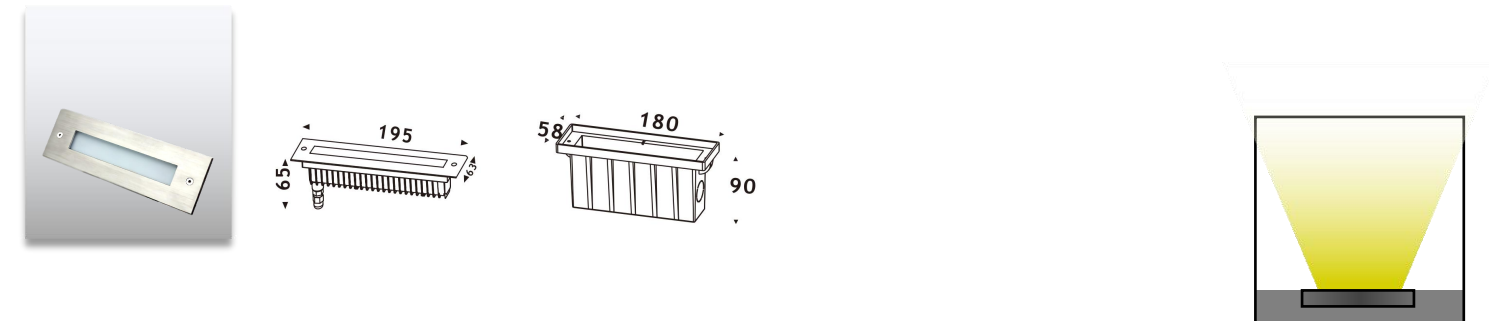

Product Code	Power	LED	Voltage	Beam Angle	Lumen	Color	IK	IP
	2.2W	OSRAM	12/24VDC 120-240VAC	120°	25lm	Single		
AL-2FL-D	2.2W	OSRAM	12/24VDC	120°	25lm	RGB 3in1	08	67