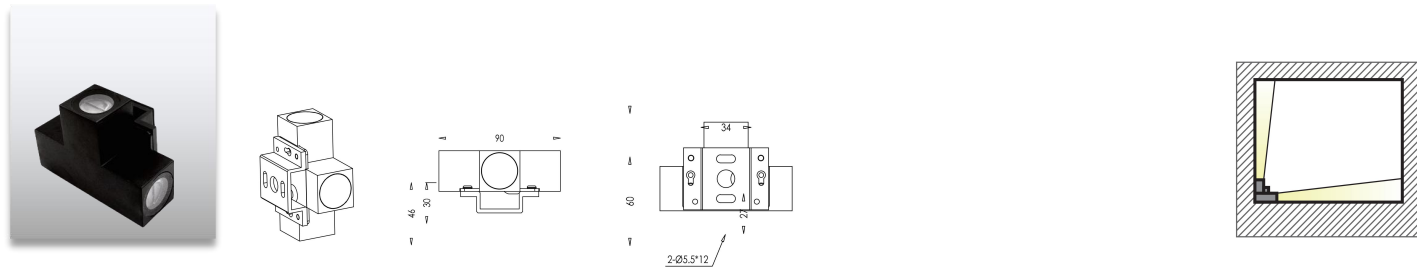

Product Code	Power	LED	Voltage	Beam Angle	Lumen	Color	IK	IP
AL-1WOL-S3	3*2W	CREE/OSRAM	12/24VDC 120-240VAC	15°/25°	400lm	Single	05	65