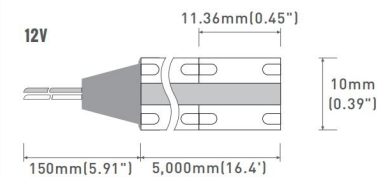

Product Code	Voltage	Color	Watts	LEDs/Meter	Lumen	Efficiency	Pitch	CRI	Width
AL-SLCOB80-SC528V210	24VDC	2200K 2700K 3000K 4000K 5000K 6500K	10W	528	840	84	11.36mm	80	10mm
AL-SLCOB90-SC528V210	24VDC	2200K 2700K 3000K 4000K 5000K 6500K	10W	528	760	76	11.36mm	90	10mm