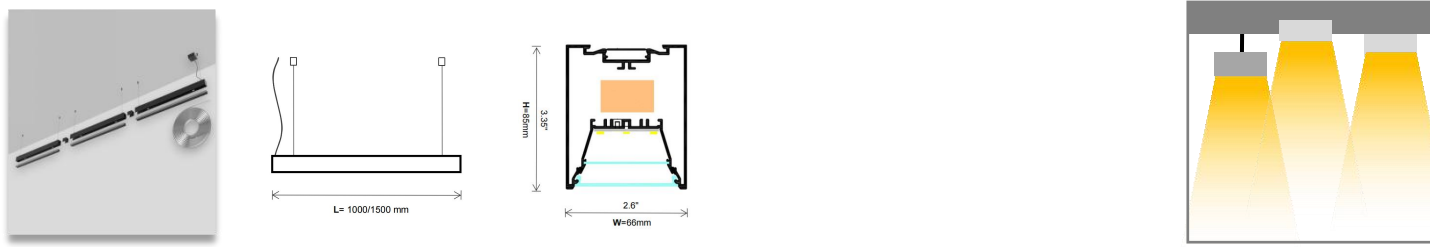

Product Code	Power	Installation	Voltage	Beam Angle	Optic	Lumen	UGR
STLAR-L6685-XP	30W	Suspended Surface Recessed	200-240V 100-277V	38°	Lens	3150-3300lm	UGR<9