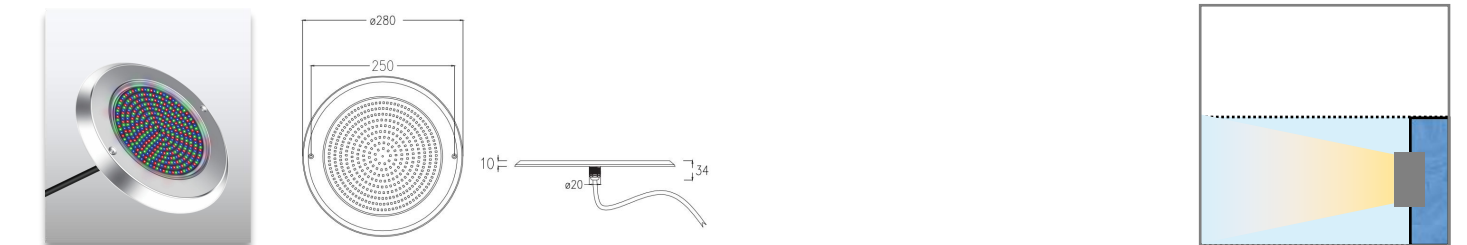

Product Code	Power	LED Qty	Voltage	Beam Angle	Lumen	Color	Thickness	IP
AL-SWT10-A280-25W	25W	333	12VAC	120°	2583	3000K 6500K R/G/B/RGB	10mm	68
AL-SWT10-A280-35W	35W	432	12VAC	120°	3654	3000K 6500K R/G/B/RGB	10mm	68
AL-SWT10-A280-45W	45W	540	12VAC	120°	4672	3000K 6500K R/G/B/RGB	10mm	68