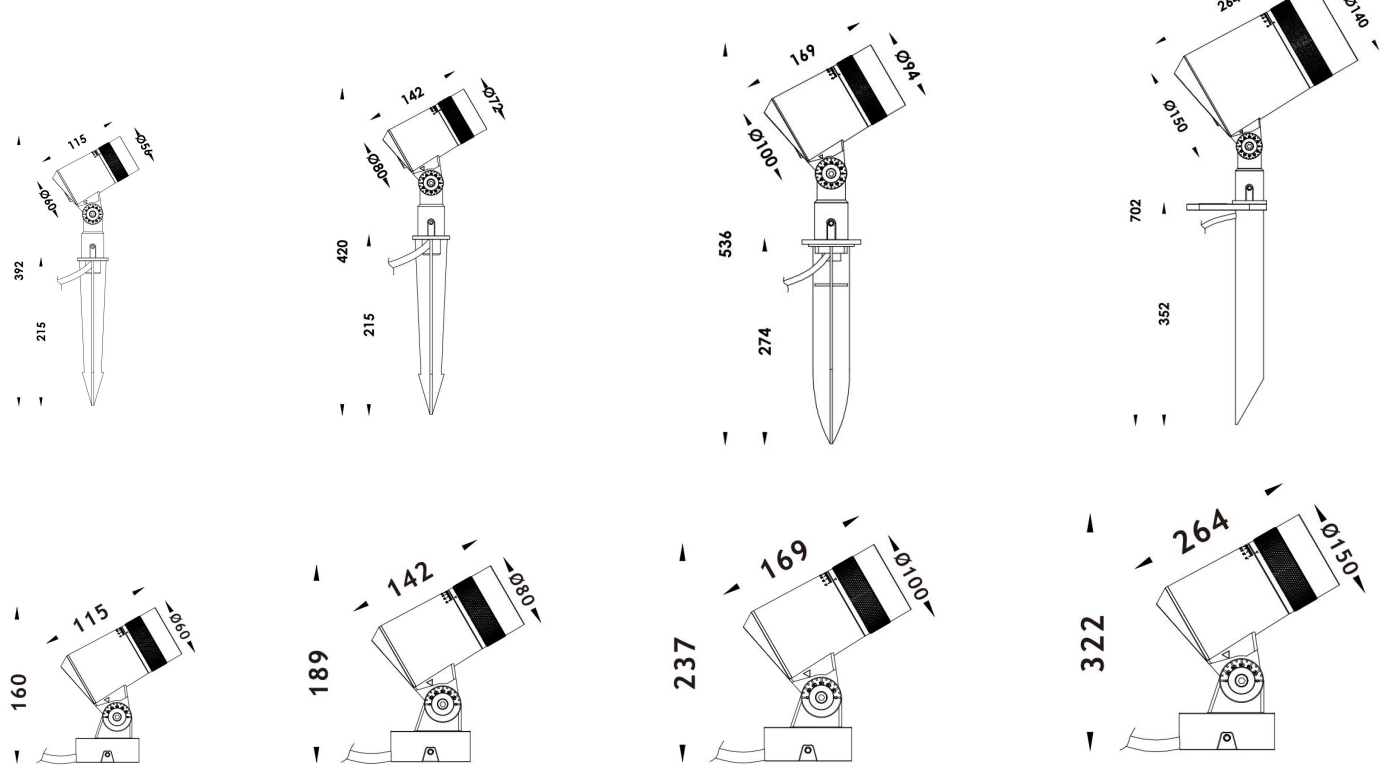

## Product Description

- Beam angle can be manually adjusted from 15° to 60°.
- IP66 for outdoor lighting applications.
- CREE COB LED light source, high lumen output.
- Four size with power from 6W to 40W.
- 2700K, 3000K, 4000K, 6000K, CRI 80+.
- Triac, 0-10V, PMW, DALI dimmable.
- Zoomable optical design.
- Body in die-casting aluminum housing with powder coating suitable for coastal applications.
- Grey, black, white, green and bespoke finishes.
- Various mounting options: ceiling, wall, ground, spike, tree, high mast.
- 5 years warranty.
- CE, ROHS, UKCA certified.