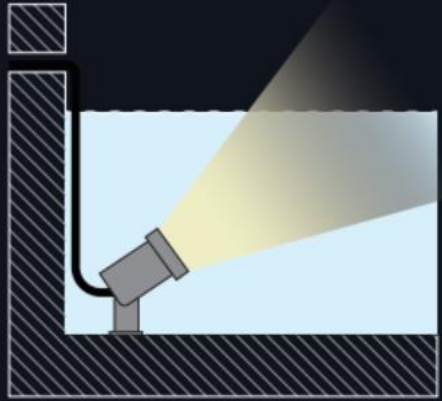

Ground Mounted

Ground Mounted Installation