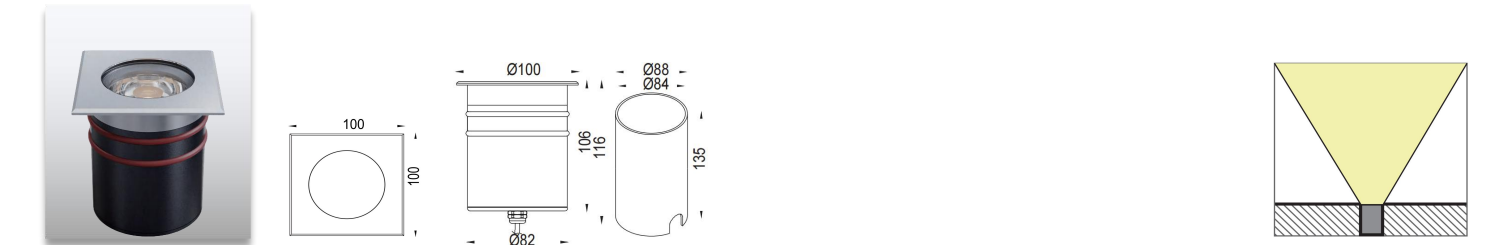

Product Code	Power	LED	Voltage	Beam Angle	Lumen	Color	IK	IP
AL-2C-S100	1*15W	CREE COB	12/24VDC 120-240VAC	12°/24°/36°/55°	1200lm	Single	08	67