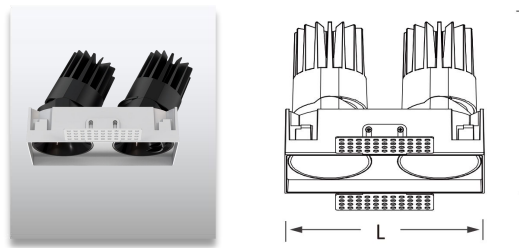

Product Code	Voltage	Color Temperature	Beam Angle	UGR	Flux	CRI	LxH(mm)	H(mm)	Cut-out(mm)
AL-SP133A-FS550-2x8W	200-240VAC	2700K-6500K	15°/24°/38°/60°	<20	1120lm	90+	108x54	93	111x56
AL-SP133A-FS750-2x18W	200-240VAC	2700K-6500K	15°/24°/38°/60°	<20	2520lm	90+	147x74	121	150x77
AL-SP133A-FS950-2x25W	200-240VAC	2700K-6500K	15°/24°/38°/60°	<20	3500lm	90+	187x94	146	190x97