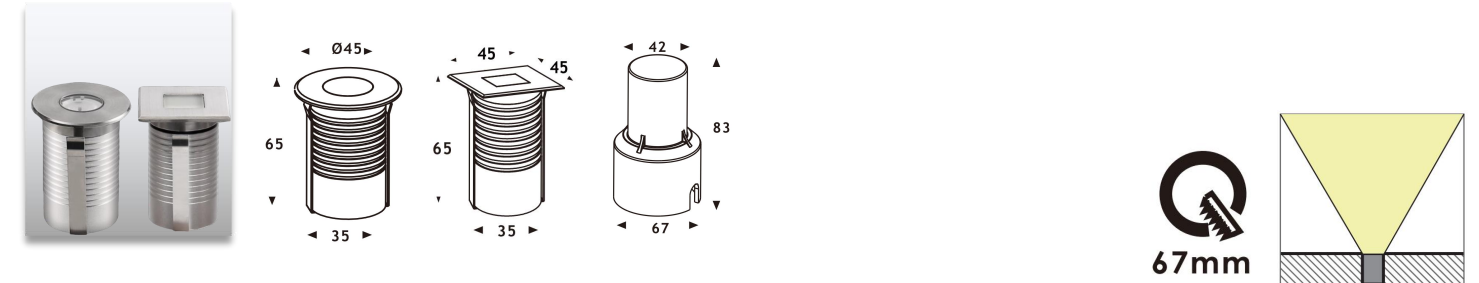

Product Code	Power	LED	Voltage	Beam Angle	Lumen	Color	IK	IP
AL-2YB	1*2W 1*3W	OSRAM	12/24VDC 120-240VAC 12/24VDC	120°/25°/40°/60° 25°/40°/60°	130lm	Single RGB 3in1	05	67