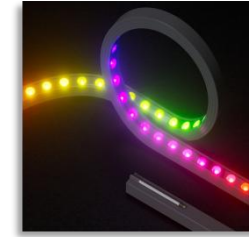

Product Code	Power	Voltage	Color Temperature	Beam Angle	Flux	Color	IK	IP
AL-6L3625-XX	24W	24VDC	2700K 3000K 4000K 6500K	20°/30°/25*45°	1940lm	Single	10	66
AL-6L3625-DMX512	24W	24VDC	2700K 3000K 4000K 6500K	20°/30°/25*45°	1700lm	Single	10	66
AL-6L3625RGB-DMX512	24W	24VDC	/	20°/30°/25*45°	/	RGB	10	66
AL-6L3625RGBW-DMX512	24W	24VDC	3000K	20°/30°/25*45°	/	RGBW	10	66