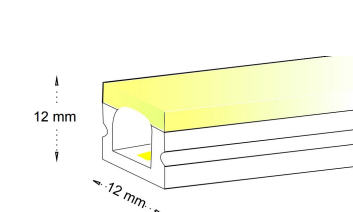

Product Code	Color	Power	LED	LED Qty	IP	Voltage	Beam Angle	Dimension	Material	Length
AL-SLN2835T120WW-F12	Warm White									
AL-SLN2835T120NW-F12	Natrual White									
AL-SLN2835T120CW-F12	Cold White									
AL-SLN2835T120RD-F12	Red									
AL-SLN2835T120GR-F10	Green									
AL-SLN2835T120BL-F12	Blue									
AL-SLN2835T120IB-F12	Ice Blue	9W/M	SMD2835	120leds/m	67	12/24VDC	120°	12x12mm	Silicone	50m/reel
AL-SLN2835T120LY-F12	Lemon Yellow									
AL-SLN2835T120GY-F12	Golden Yellow									
AL-SLN2835T120LP-F12	Light Pink									
AL-SLN2835T120PK-F12	Pink									
AL-SLN2835T120PP-F12	Purple									
AL-SLN2835T120MG-F12	Maldives Green									
AL-SLN2835T120OR-F12	Orange