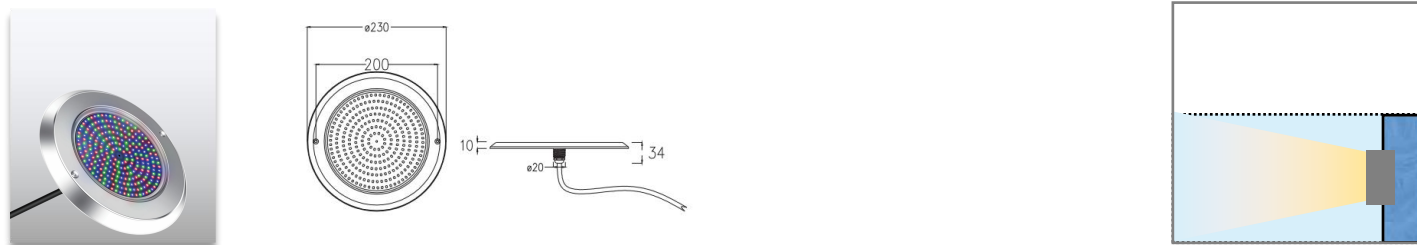

Product Code	Power	LED Qty	Voltage	Beam Angle	Lumen	Color	Thickness	IP
AL-SWT10-D230-18W	18W	252	12/24VDC	120°	1837	3000K 6500K R/G/B/RGB	8mm	68
AL-SWT10-D230-25W	25W	333	12/24VDC	120°	2509	3000K 6500K R/G/B/RGB	8mm	68
AL-SWT10-D230-35W	35W	432	12/24VDC	120°	3549	3000K 6500K R/G/B/RGB	8mm	68