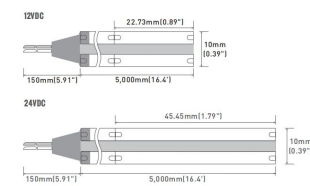

Product Code	Voltage	Color	Watts	LEDs/Meter	Lumen	Efficiency	Pitch	CRI	Width
AL-SLCOBXX-PR528V110	12VDC	2200K 2700K 3000K 4000K 5000K 6500K	15W	528	1100	110	22.73mm	80 90	10mm
AL-SLCOBXX-PR528V210	24VDC	2200K 2700K 3000K 4000K 5000K 6500K	15W	528	1100	110	45.45mm	80 90	10mm