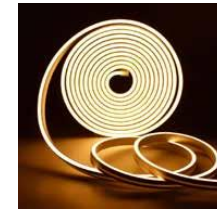

Flat Shape Neon Flex Light

Product Code	Color	Power	LED	LED Qty	IP	Voltage	Beam Angle	Dimension	Material	Length
AL-SLN2835T120WW-F10	Warm White									
AL-SLN2835T120NW-F10	Natrual White									
AL-SLN2835T120CW-F10	Cold White									
AL-SLN2835T120RD-F10	Red									
AL-SLN2835T120GR-F10	Green									
AL-SLN2835T120BL-F10	Blue									
AL-SLN2835T120IB-F10	Ice Blue	9W/M	SMD2835	120leds/m	67	12/24VDC	120°	10x10mm	Silicon	50m/reel
AL-SLN2835T120LY-F10	Lemon Yellow									
AL-SLN2835T120GY-F10	Golden Yellow									
AL-SLN2835T120LP-F10	Light Pink									
AL-SLN2835T120PK-F10	Pink									
AL-SLN2835T120PP-F10	Purple									
AL-SLN2835T120MG-F10	Maldives Green									
AL-SLN2835T120OR-F10	Orange