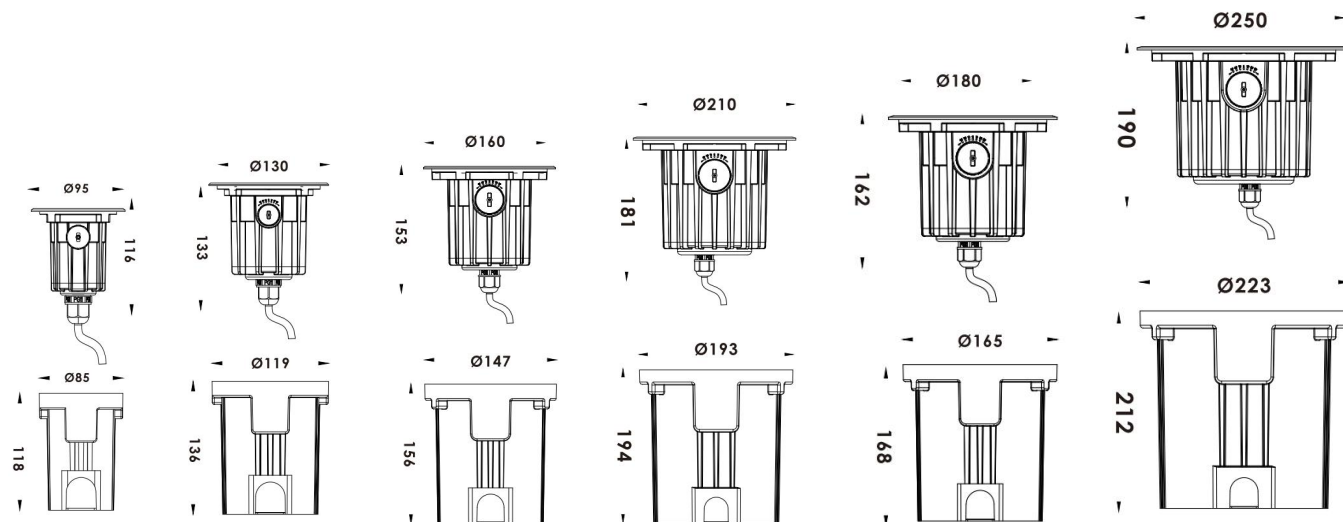

Product Code	Power	LED	Voltage	Beam Angle	Lumen	Color	IK	IP
AL-2AAR-S2	1*6W	CREE COB	12/24VDC 120-240VAC	18°/24°/38°/60°	445lm	Single	08	67
AL-2AAR-S3	1*12W	CREE COB	12/24VDC 120-240VAC	18°/24°/38°/60°	1120lm	Single	08	67
AL-2AAR-S4	1*20W	CREE COB	12/24VDC 120-240VAC	18°/24°/38°/60°	1438lm	Single	10	67
AL-2AAR-S5	1*25W	CREE COB	12/24VDC 120-240VAC	18°/24°/38°/60°	2130lm	Single	10	67
AL-2AAR-S6	1*36W	CREE COB	12/24VDC 120-240VAC	18°/24°/38°/60°	2986lm	Single	10	67