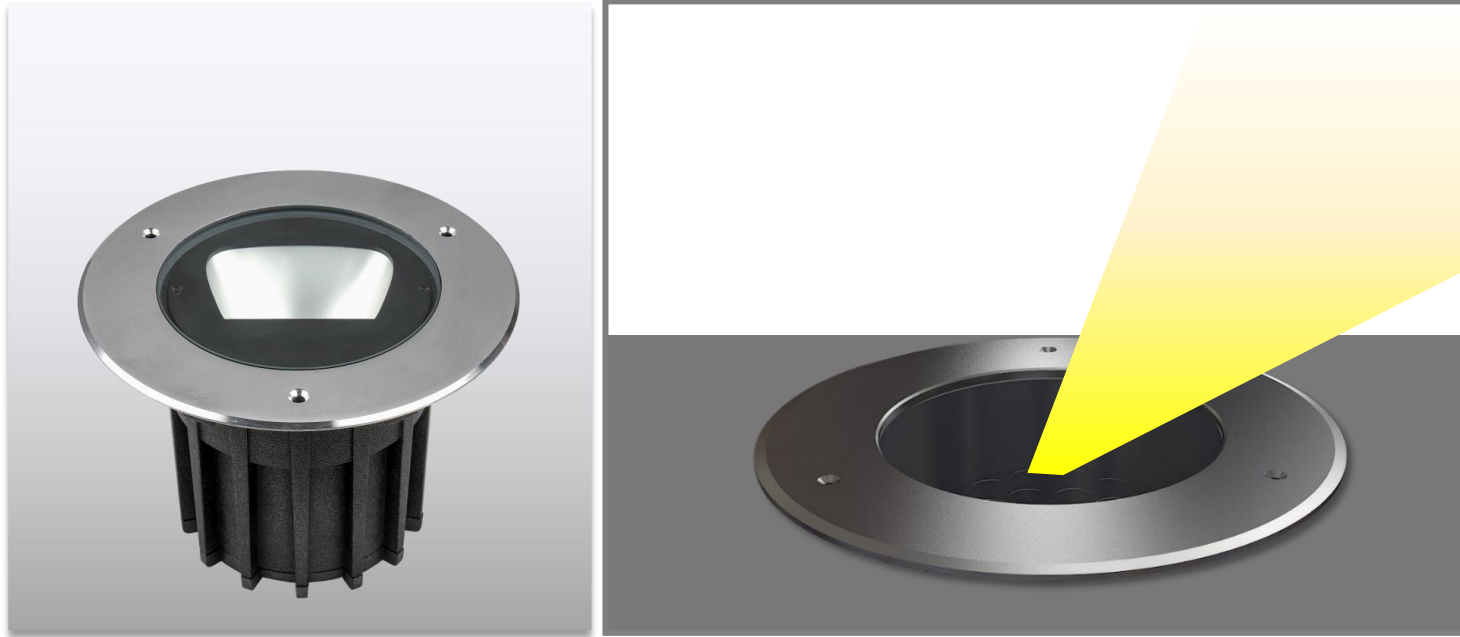

## Product Description

- IP67 for outdoor lighting applications.
- Surface cover in 316L stainless steel with Titanium plating, suitable for coastal applications.
- Body in die-casting aluminum with powder coating, durable and robust.
- Tilt angle of luminaire is adjustable, just turn knob to tilt the light distribution up to 25 degrees.
- Optical design available in versions: tilable, narrow, wide and asymmetric.
- RGBW 4in1 DMX512, Triac, 0-10V, PWM, DALI dimmable.
- IK10, over 4000kg loading capacity.
- CREE COB LED & high-power LED, high lumen output.
- Six size with power from 3W to 40W optional.
- 5 years warranty.
- CE, ROHS, UKCA certified.

Product Code	Power	LED	Voltage	Beam Angle	Lumen	Color	IK	IP
AL-2AGR-S2	1*6W	CREE COB	12/24VDC 120-240VAC	18°/24°/38°/60°	465lm	Single	08	67
AL-2AGR-S3	1*12W	CREE COB	12/24VDC 120-240VAC	18°/24°/38°/60°	1120lm	Single	08	67
AL-2AGR-S4	1*20W	CREE COB	12/24VDC 120-240VAC	18°/24°/38°/60°	1438lm	Single	10	67
AL-2AGR-S5	1*25W	CREE COB	12/24VDC 120-240VAC	18°/24°/38°/60°	2130lm	Single	10	67
AL-2AGR-S6	1*36W	CREE COB	12/24VDC 120-240VAC	18°/24°/38°/60°	2986lm	Single	10	67

## AL-2APR Polarized LED In-ground Light

### Product Description

- Triac, 0-10V, PMW, DALI dimmable.
- IP67 for outdoor lighting.
- CREE COB LED high lumen output.
- Six size with power from 3W to 40W optional.
- Body in die-casting aluminum housing with powder coating suitable for coastal applications.
- Surface cover in SUS316L stainless steel with Titanium plating.
- Polarized optical lens.
- 5 years warranty.
- CE, ROHS, UKCA certified.