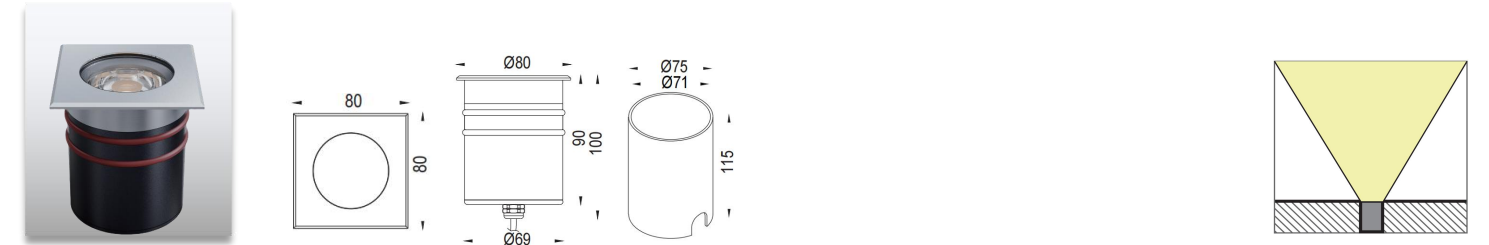

Product Code	Power	LED	Voltage	Beam Angle	Lumen	Color	IK	IP
AL-2C-S80	1*10W	CREE COB	12/24VDC 120-240VAC	12°/24°/36°/55°	800lm	Single	08	67