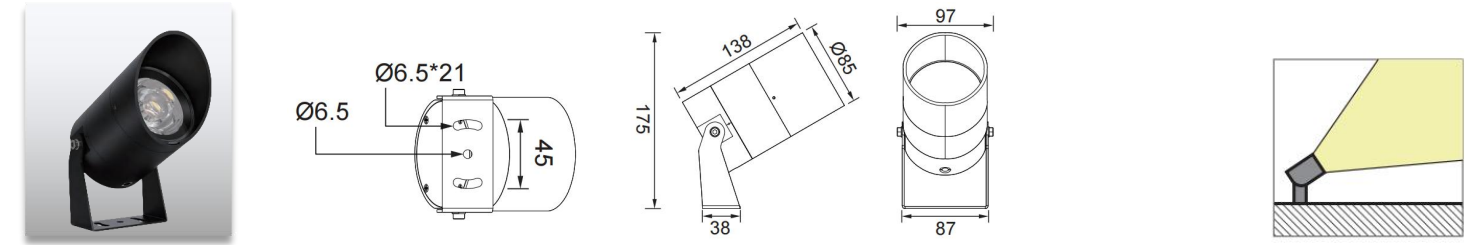

Product Code	Power	LED	Voltage	Beam Angle	Lumen	Color	IK	IP
AL-3K-RH85	1*15W	CREE COB	12/24VDC 120-240VAC	12°/24°/36°/55°	1700lm	Single	05	66