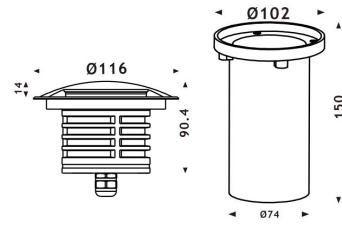

Product Code	Power	LED	Voltage	Lighting Sides	Lumen	Color	IK	IP
AL-E2CD	6W	OSRAM	12/24VDC 120-240VAC	1WAY/2WAYS/4WAYS	100lm	Single	10	67
	6W	OSRAM	12/24VDC		30lm	RGB 3in1		
	2*3W	OSRAM	12/24VDC 120-240VAC		210lm	Single