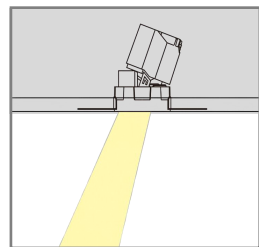

Product Code	Power	Voltage	Color Temperature	Beam Angle	UGR	Flux	CRI	IP
AL-SP69B-FR950-15W	15W	200-240VAC	2700K 3000K 3500K 4000K 5000K	18°/24°/38°/60°	<20	1296lm	90+	20