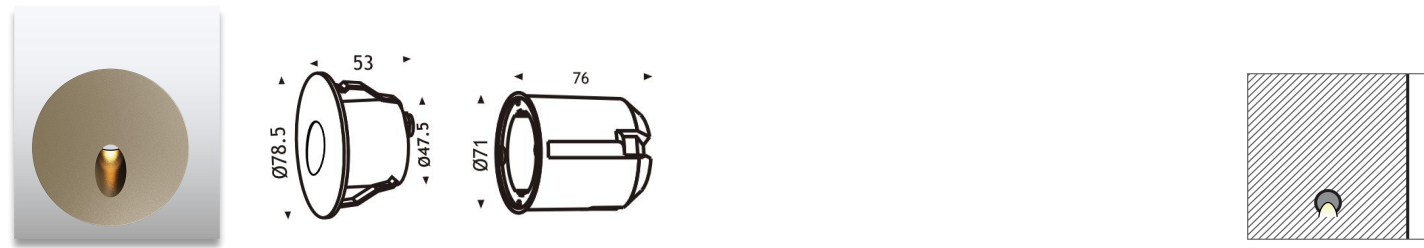

Product Code	Power	LED	Voltage	Beam Angle	Lumen	Color	IK	IP
AL-1BS-R	1*2W	OSRAM	12/24VDC 120-240VAC	80°	60lm	Single	05	65