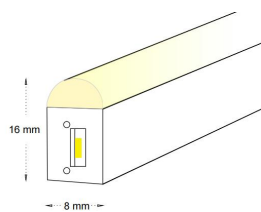

Product Code	Color	Power	LED	LED Qty	IP	Voltage	Beam Angle	Dimension	Material	Length
AL-SLN5050T78RGB-W8	RGB	12W/M	SMD5050	12V: 78leds/m 24V: 72leds/m	67	12/24VDC	120°	8x16mm	Silicone	50m/reel