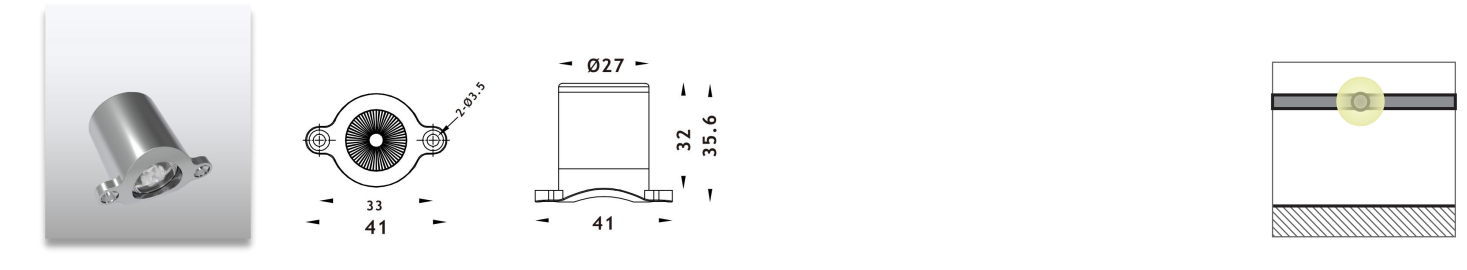

Product Code	Power	LED	Voltage	Beam Angle	Lumen	Color	IK	IP
AL-1HRC	1*1.5W	CREE/OSRAM	12/24VDC 120-240VAC	15°/30°40°/60°/90°	120lm	Single	05	65
	1*1.5W	CREE/OSRAM		Asymmetrical Lens		Single