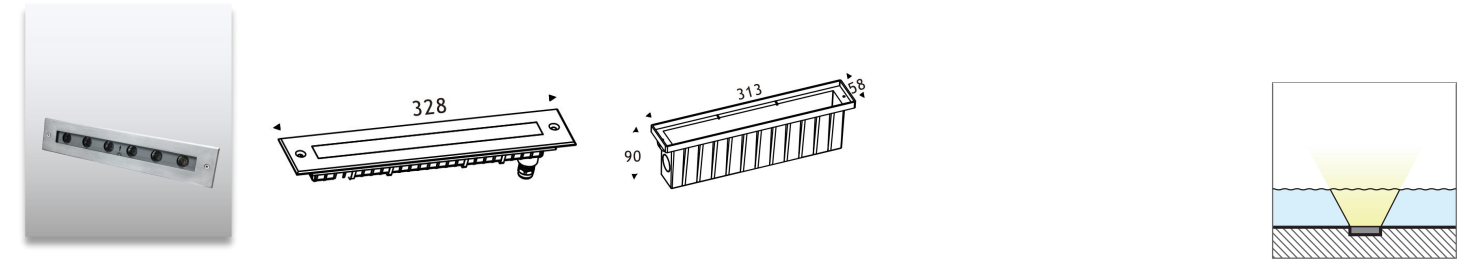

AL-4L Recessed Underwater Light

Product Code	Power	LED	Voltage	Beam Angle	Lumen	Color	IK	IP
AL-4BL	6*2W	CREE/OSRAM	12/24VDC	10°/25°/40°/60°/45°|35°	798lm	Single	08	68
	6*2.5W	OSRAM		10°/25°/40°/60°/45°|35°	375lm	RGB 3in1		
	6*3.5W	OSRAM		10°/25°/40°/60°/45°|35°	520lm	RGBW 4in1