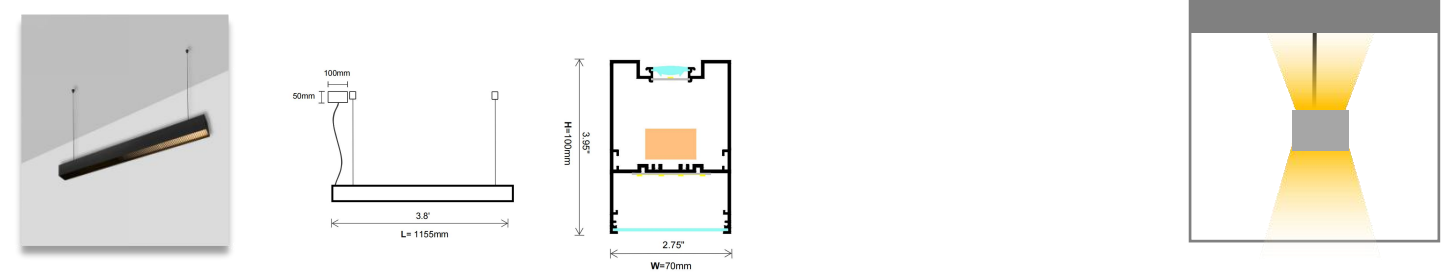

Product Code	Power	Installation	Voltage	Beam Angle	Optic	Lumen	UGR
STLAR-L70100-MP	36W	Suspended	200-240V 100-277V	90°	Microprismatic	3600-3780lm	UGR<19