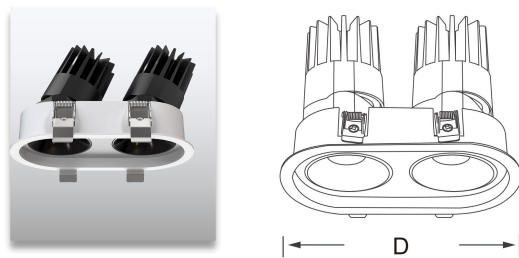

Product Code	Voltage	Color Temperature	Beam Angle	UGR	Flux	CRI	LxH(mm)	H(mm)	Cut-out(mm)
AL-SP135A-FR550-2x8W	200-240VAC	2700K-6500K	15°/24°/38°/60°	<20	1120lm	90+	139x79	90	128x65
AL-SP135A-FR750-2x18W	200-240VAC	2700K-6500K	15°/24°/38°/60°	<20	2520lm	90+	194x104	121	180x95
AL-SP135A-FR950-2x25W	200-240VAC	2700K-6500K	15°/24°/38°/60°	<20	3500lm	90+	239x125	142	225x110