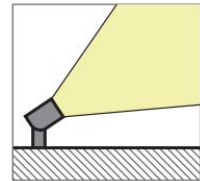

Product Code	Power	LED	Voltage	Beam Angle	Lumen	Color	IK	IP
AL-3K-S60	1*10W	CREE COB	12/24VDC 120-240VAC	15°/24°/36°/55°	890lm	Single	05	66