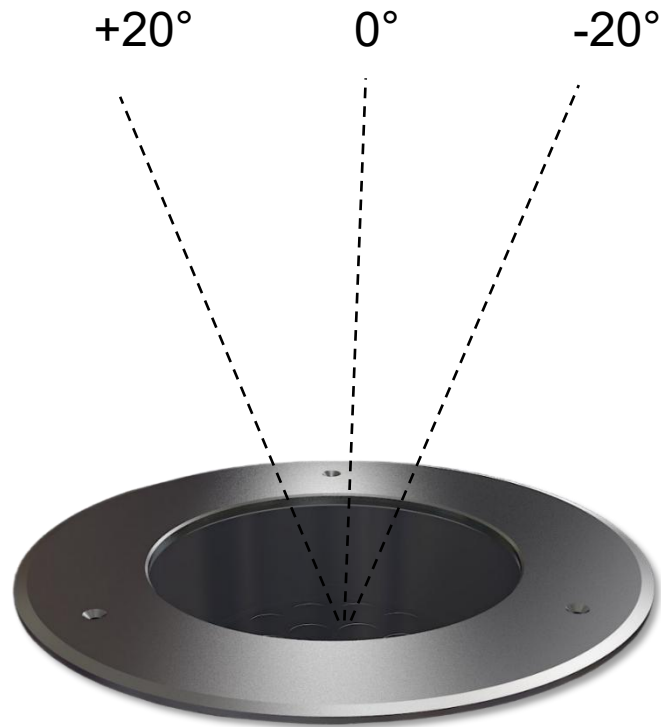

Product Code	Power	LED	Voltage	Beam Angle	Lumen	Color	IK	IP
AL-2AAB-CS1	1*2W 1*3W 1*4W	OSRAM/CREE OSRAM OSRAM	12/24VDC 120-240VAC 12/24VDC 12/24VDC	5°/8°/15°/25°/40°/60°/10°45°/20°*65° 12°/25°/40°/60° 12°/25°/40°/60°	157lm 60lm 80lm	Single RGB 3in1 RGBW 4in1	08	67
AL-2AAB-CS2	2*3W 3*2W 2*3W 2*4W	CREE CREE/OSRAM OSRAM OSRAM	12/24VDC 120-240VAC 12/24VDC 120-240VAC 12/24VDC 12/24VDC	3°/8° 15°/25°/40°/60°/10°45°/20°*65° 18°/24°/38°/60° 18°/24°/38°/60°	465lm 465lm 135lm 182lm	Single Single RGB 3in1 RGBW 4in1	08	67
AL-2AAB-CS3	4*3W 6*2W 4*2.5W 4*3.5W	CREE CREE/OSRAM OSRAM OSRAM	12/24VDC 120-240VAC 12/24VDC 120-240VAC 12/24VDC 12/24VDC	3°/8° 15°/25°/40°/60°/10°45°/20°*65° 18°/24°/38°/60° 18°/24°/38°/60°	920lm 920lm 250lm 430lm	Single Single RGB 3in1 RGBW 4in1	08	67
AL-2AAB-CS4	6*3W 9*2W 6*2.5W 6*3.5W	CREE CREE/OSRAM OSRAM OSRAM	12/24VDC 120-240VAC 12/24VDC 120-240VAC 12/24VDC 12/24VDC	3°/8° 15°/25°/40°/60°/10°45°/20°*65° 18°/24°/38°/60° 18°/24°/38°/60°	1310lm 1310lm 425lm 568lm	Single Single RGB 3in1 RGBW 4in1	10	67
AL-2AAB-CS5	9*3W 12*2W 9*2.5W 9*3.5W	CREE CREE/OSRAM OSRAM OSRAM	12/24VDC 120-240VAC 12/24VDC 120-240VAC 12/24VDC 12/24VDC	3°/8° 15°/25°/40°/60°/10°45°/20°*65° 18°/24°/38°/60° 18°/24°/38°/60°	1800lm 1800lm 730lm 978lm	Single Single RGB 3in1 RGBW 4in1	10	67
AL-2AAB-CS6	9*3W 18*2W 12*2.5W 12*3.5W	CREE CREE/OSRAM OSRAM OSRAM	12/24VDC 120-240VAC 12/24VDC 120-240VAC 12/24VDC 12/24VDC	3°/8° 15°/25°/40°/60°/10°45°/20°*65° 18°/24°/38°/60° 18°/24°/38°/60°	2800lm 2800lm 825lm 1100lm	Single Single RGB 3in1 RGBW 4in1	10	67