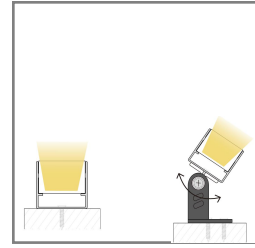

Product Code	Power	Color Temperature	Voltage	Beam Angle	FLux	Color	IK	IP
AL-6L2620	24W	2700K 3000K 4000K 6500K	24VDC	15°/30°/50°/20*35°/18*20°/20*55°	1500lm/M	Single RGB RGB 3in1 2700K+6500K	10	65