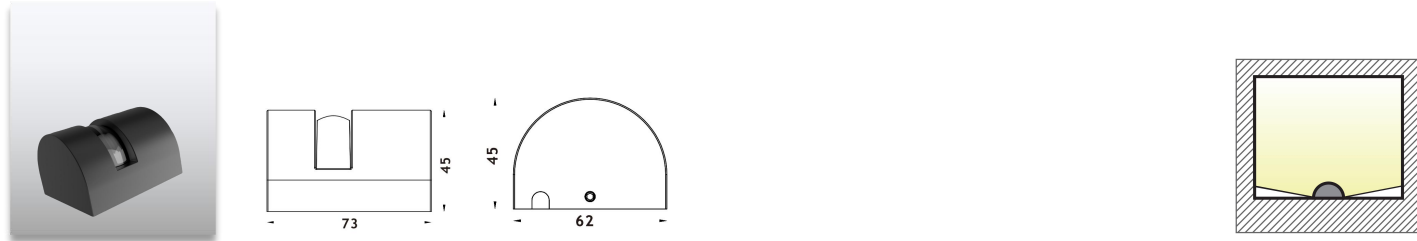

LED Window Light

Product Code	Power	LED	Voltage	Beam Angle	Lumen	Color	IK	IP
AL-1WOL-S1	1*3W	CREE/OSRAM	12/24VDC 120-240VAC	3*180°	171lm	Single	05	65
	3*2W	CREE/OSRAM			321lm	Single