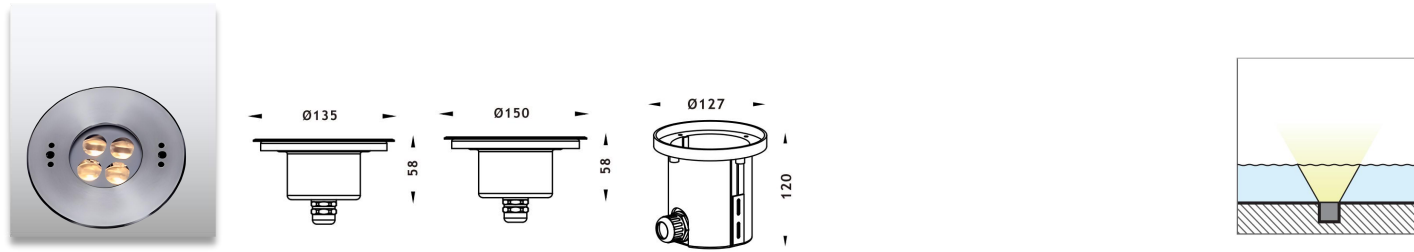

AL-B4 Recessed Underwater Light

Product Code	Power	LED	Voltage	Beam Angle	Lumen	Color	IK	IP
AL-B4XA	1*8W	CREE COB	12/24VDC	15°/25°/36°/60°	780lm	Single	08	68
	4*2W	CREE/OSRAM		15°/25°/36°/60°/100°	660lm	Single		
	4*2W	CREE/OSRAM		Asymmetrical 25°/45°	660lm	Single		
	4*3W	OSRAM		25°/40°/60°	300lm	RGB 3in1		
	4*3W	OSRAM		25°/40°/60°	420lm	RGBW 4in1