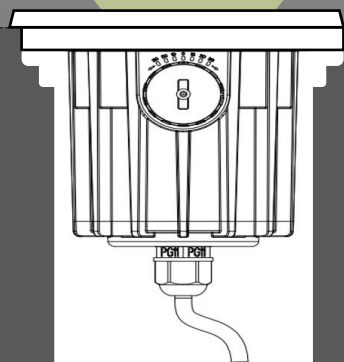

AL-2APR Polarized LED In-ground Light

Product Description

- Triac, 0-10V, PMW, DALI dimmable.
- IP67 for outdoor lighting.
- CREE COB LED high lumen output.
- Six size with power from 3W to 40W optional.
- Body in die-casting aluminum housing with powder coating suitable for coastal applications.
- Surface cover in SUS316L stainless steel with Titanium plating.
- Polarized optical lens.
- 5 years warranty.
- CE, ROHS, UKCA certified.