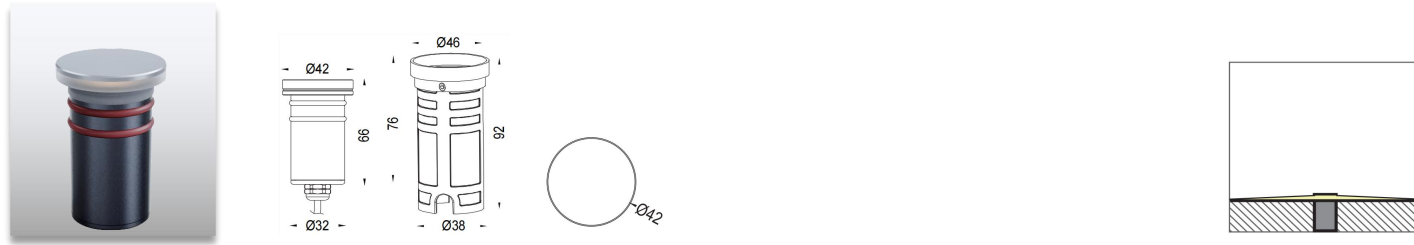

Product Code	Power	LED	Voltage	Beam Angle	Lumen	Color	IK	IP
AL-2C-P42	1*4W	CREE COB	12/24VDC 120-240VAC	12°/24°/36°/55°	12lm	Single	08	67