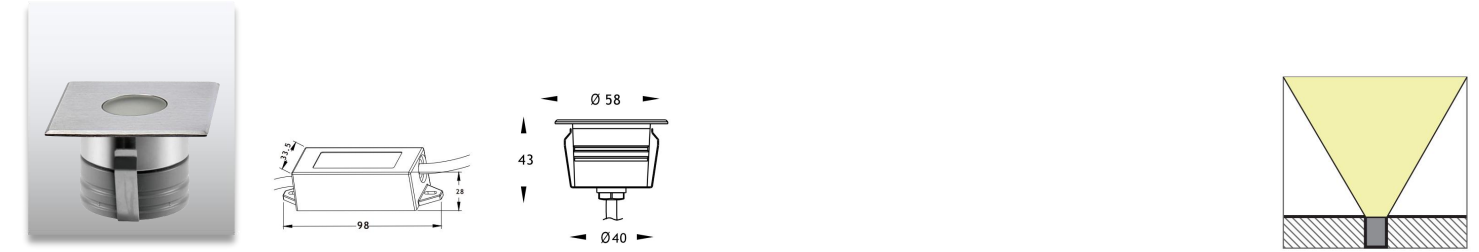

Product Code	Power	LED	Voltage	Beam Angle	Lumen	Color	IK	IP
AL-2XA-S	1*1.5W	OSRAM/CREE	12/24VDC 120-240VAC	10°/15°/25°/40°/60°	110lm	Single	09	67
	1*2W	OSRAM	12/24VDC	10°/15°/25°/40°/60°	70lm	RGB 3in1