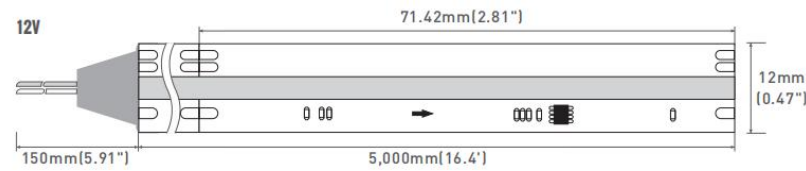

Product Code	Voltage	Color	Watts	LEDs/Meter	Lumen	Efficiency	Pitch	CRI	Width
AL-SLCOB-ST840V112-RGBW	12VDC	RGBW	7W	840	350	50	71.42mm	-	12mm