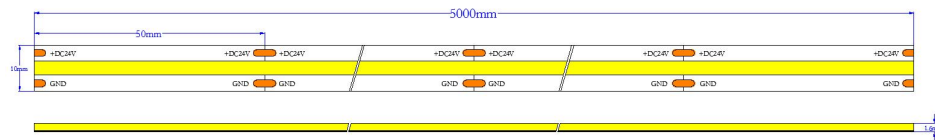

Product Code	Voltage	Color	Watts	LEDs/Meter	Lumen	Efficiency	Pitch	CRI	Width
AL-SLCOB80-UL360V210	24VDC	2700K 3000K 4000K 6500K	7W	360	700	100	50mm	80	10mm
AL-SLCOB90-UL360V210	24VDC	2700K 3000K 4000K 6500K	7W	360	630	90	100mm	90	10mm