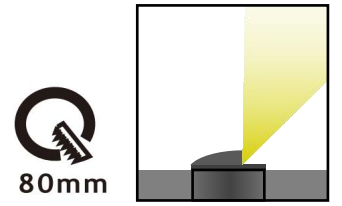

AL-2W LED Inground Light

Product Code	Power	LED	Voltage	Beam Angle	Lumen	Color	IK	IP
AL-2W-D55	1*2W 1*3W 1*4W	CREE/OSRAM OSRAM OSRAM	12/24VDC 120-240VAC 12/24VDC 12/24VDC	12°/25°/40°/60°	120lm 50lm 50lm	Single RGB 3in1 RGBW 4in1	08	67