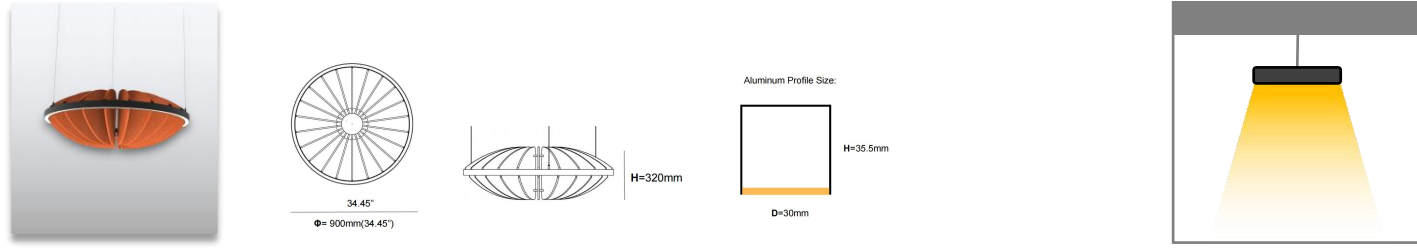

APOLLO LED Acoustic Light

Product Code	Power	Installation	Voltage	Beam Angle	Material	UGR	Sound Absorption Coefficient
APOLLO-ASD900-CT12	55W	Suspended	200-240V	120°	Polyester + Aluminum + Silicone	<26	NRC=0.95