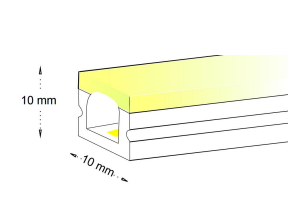

Flat Shape Neon Flex Light

Product Code	Color	Power	LED	LED Qty	IP	Voltage	Beam Angle	Dimension	Material	Length
AL-SLN2835T120WW-F10	Warm White									
AL-SLN2835T120NW-F10	Natrual White									
AL-SLN2835T120CW-F10	Cold White									
AL-SLN2835T120RD-F10	Red									
AL-SLN2835T120GR-F10	Green									
AL-SLN2835T120BL-F10	Blue									
AL-SLN2835T120IB-F10	Ice Blue	9W/M	SMD2835	120leds/m	67	12/24VDC	120°	10x10mm	Silicon	50m/reel
AL-SLN2835T120LY-F10	Lemon Yellow									
AL-SLN2835T120GY-F10	Golden Yellow									
AL-SLN2835T120LP-F10	Light Pink									
AL-SLN2835T120PK-F10	Pink									
AL-SLN2835T120PP-F10	Purple									
AL-SLN2835T120MG-F10	Maldives Green									
AL-SLN2835T120OR-F10	Orange