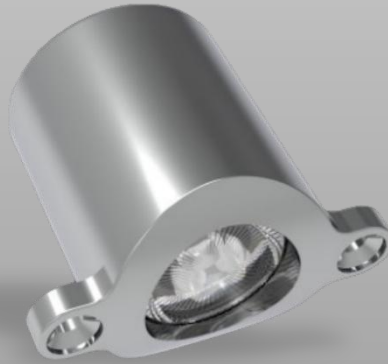

LED Handrail Light