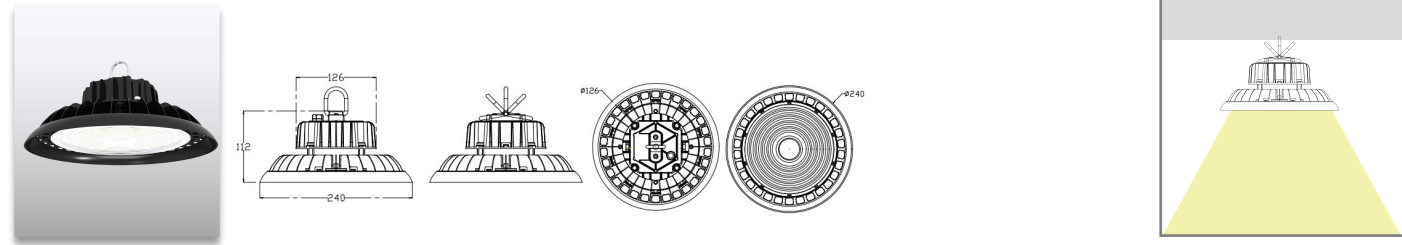

Product Code	Power	Voltage	Color Temperature	Beam Angle	Lumen	Efficiency	IK	IP
AL-MHB01-P60	60W	AC85-300V AC180-528V	2700K-6500K	60°/90°/120°	>9000lm	150lm/W	08	66