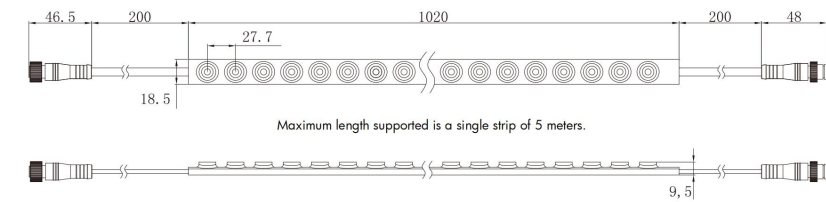

Product Code	Power	Color Temperature	Voltage	Beam Angle	FLux	Color	IK	IP
AL-6L3QT36	8.5W	3000K	24VDC	15°/30°/45°/15*60°	2100lm/M	RGBW	10	65