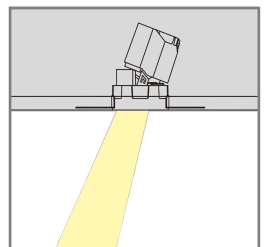

Product Code	Voltage	Color Temperature	Beam Angle	UGR	Flux	CRI	D(mm)	H(mm)	Cut-out(mm)
AL-SP135A-FR550-8W	200-240VAC	2700K-6500K	15°/24°/38°/60°	<20	560lm	90+	62	93	∅ 55
AL-SP135A-FR750-18W	200-240VAC	2700K-6500K	15°/24°/38°/60°	<20	1260lm	90+	84	110	∅ 77
AL-SP135A-FR950-25W	200-240VAC	2700K-6500K	15°/24°/38°/60°	<20	1750lm	90+	111	130	∅ 95