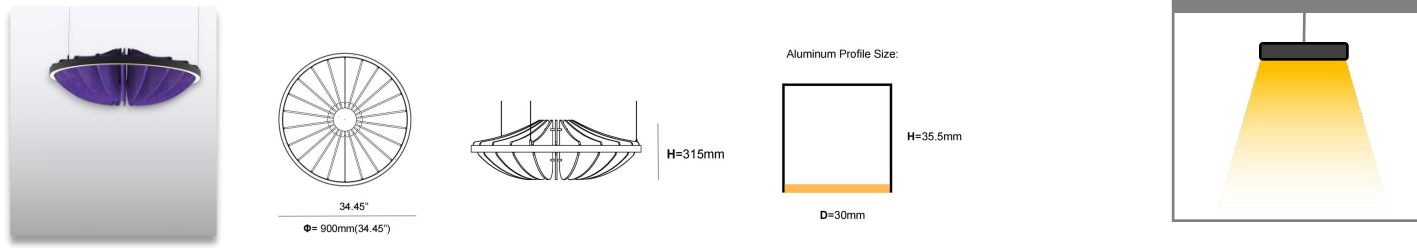

Product Code	Power	Installation	Voltage	Beam Angle	Material	UGR	Sound Absorption Coefficient
APOLLO-ASD900-DT12	55W	Suspended	200-240V	120°	Polyester + Aluminum + Silicone	<26	NRC=0.95