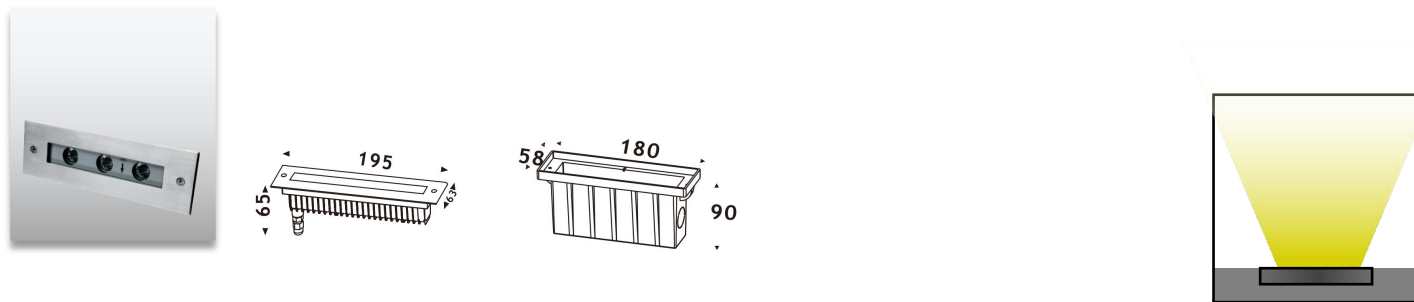

Product Code	Power	LED	Voltage	Beam Angle	Lumen	Color	IK	IP
	3*2W	OSRAM	12/24VDC 120-240VAC	8°/12°/25°/40°/60°	530lm	Single		
AL-2FL	3*2.5W	OSRAM	12/24VDC	12°/25°/40°/60°	210lm	RGB 3in1	08	67
	3*3.5W	OSRAM	12/24VDC	12°/25°/40°/60°	310lm	RGBW 4in1