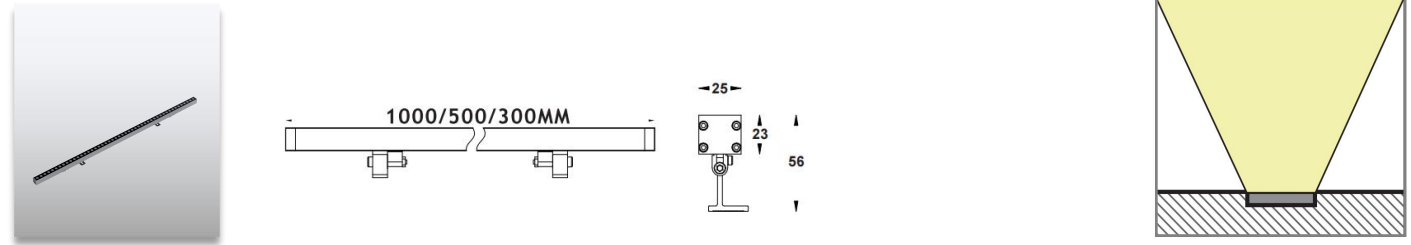

Product Code	Power	LED	Voltage	Beam Angle	Lumen	Color	IK	IP
AL-6025L	6~10W(0.3M)	CREE/OSRAM	12/24VDC	15°/20°/30°/45°/10*65°	700lm	Single	05	65
	9~14W(0.5M)		220-240VAC	15°/20°/30°/45°/10*65°	1100lm	Single		
	18~28W(1M)		220-240VAC	15°/20°/30°/45°/10*65°	2380lm	RGB 3in1