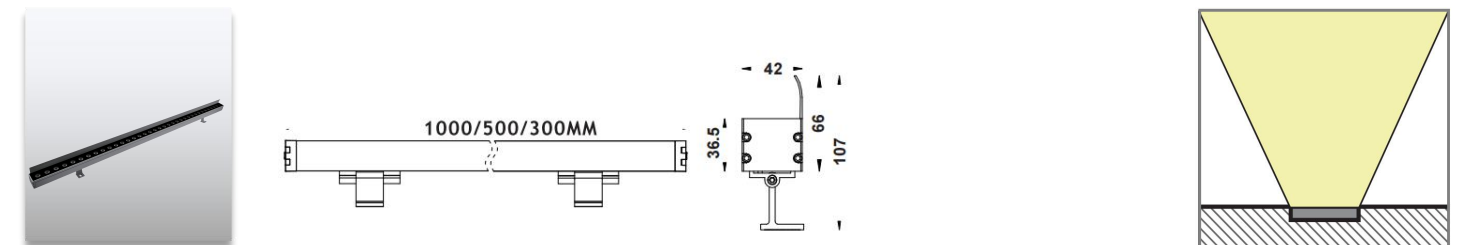

Product Code	Power	LED	Voltage	Beam Angle	Lumen	Color	IK	IP
AL-6042S	6~9W(0.3M)	CREE/OSRAM	12/24VDC 220-240VAC	10°/24°/36°/60°/15*45°/10*60°	720lm	Single	05	65
	12~18W(0.5M)		12/24VDC 220-240VAC	10°/24°/36°/60°/15*45°/10*60°	1400lm	Single		
	24~48W(1M)		12/24VDC 220-240VAC	10°/24°/36°/60°/15*45°/10*60°	3880lm	Single		
	24~60W(1M)		12/24VDC	10°/24°/36°/60°/15*45°/10*60°	1700lm	RGB 3in1		
	72W(1M)		12/24VDC	10°/24°/36°/60°/15*45°/10*60°	2500lm	RGBW 4in1