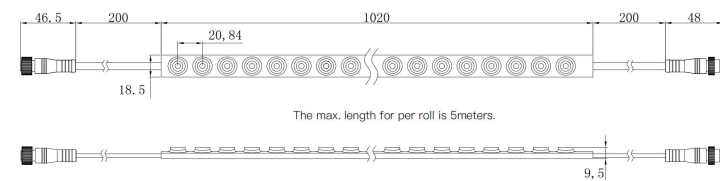

Product Code	Power	Color Temperature	Voltage	Beam Angle	FLux	Color	IK	IP
AL-6L2QT48	18W	2700K 3000K 4000K 6500K	24VDC	30°/45°/60°/20*35°/20*45°	2100lm/M	Single	10	65