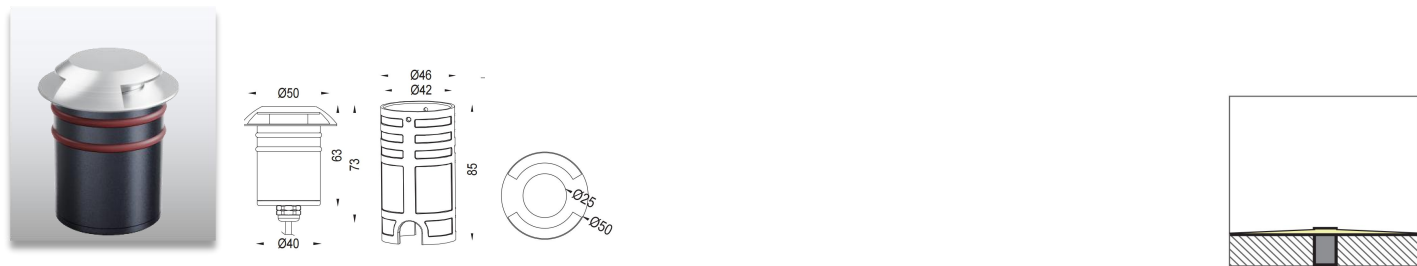

Product Code	Power	LED	Voltage	Beam Angle	Lumen	Color	IK	IP
AL-2C-D50	1*4.5W	CREE COB	12/24VDC 120-240VAC	12°/24°/36°/55°	23lm	Single	08	67