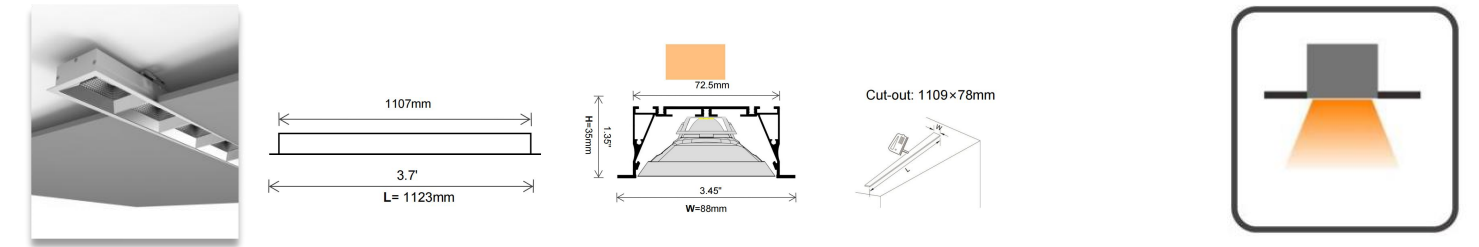

ASTRO Linear Light

ORB Linear Light

Product Code	Power	Installation	Voltage	Beam Angle	Optic	Lumen	UGR
ASTRO-L8835-MP	28W	Recessed	200-240V 100-277V	90°	Microprismatic	2520-2660lm	UGR<23

Product Code	Power	Installation	Voltage	Beam Angle	Optic	Lumen	UGR
ASTRO-L8835-LN	28W	Recessed	200-240V 100-277V	50°	Lens	2800-2940lm	UGR<19