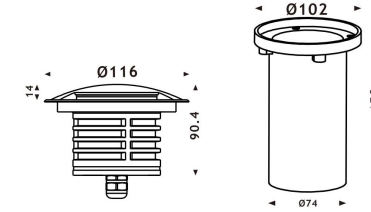

AL-E2 Drive Over In-ground Light

Product Code	Power	LED	Voltage	Lighting Sides	Lumen	Color	IK	IP
AL-E2CDA	6W	OSRAM	12/24VDC 120-240VAC	1WAY/2WAYS/4WAYS	100lm	Single	09	67
	6W	OSRAM	12/24VDC		30lm	RGB 3in1		
	3*2W	OSRAM	12/24VDC		100lm	Single