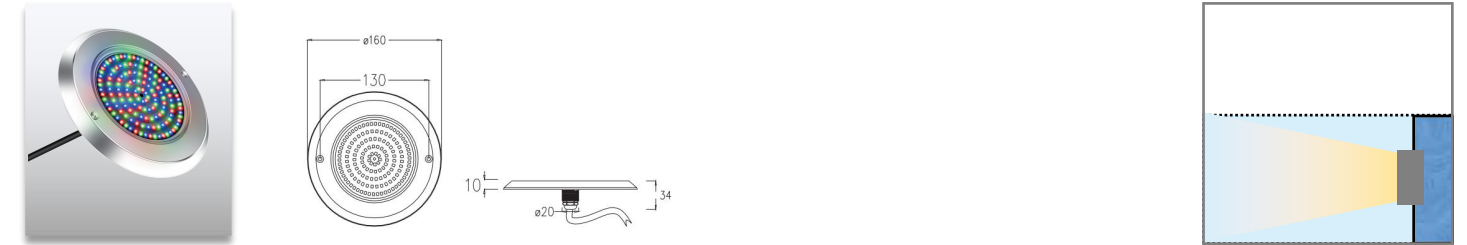

Product Code	Power	LED Qty	Voltage	Beam Angle	Lumen	Color	Thickness	IP
AL-SWT10-D160-10W	10W	135	12/24VDC	120°	1071	3000K 6500K R/G/B/RGB	10mm	68