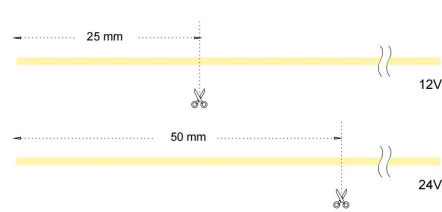

Product Code	Color	Power	LED	LED Qty	IP	Voltage	Beam Angle	Dimension	Material	Length
AL-SLN2835T120WW-W8	Warm White									
AL-SLN2835T120NW-W8	Natrual White									
AL-SLN2835T120CW-W8	Cold White									
AL-SLN2835T120RD-W8	Red									
AL-SLN2835T120GR-W8	Green									
AL-SLN2835T120BL-W8	Blue									
AL-SLN2835T120IB-W8	Ice Blue	9W/M	SMD2835	120leds/m	67	12/24VDC	120°	8x16mm	Silicone	50m/reel
AL-SLN2835T120LY-W8	Lemon Yellow									
AL-SLN2835T120GY-W8	Golden Yellow									
AL-SLN2835T120LP-W8	Light Pink									
AL-SLN2835T120PK-W8	Pink									
AL-SLN2835T120PP-W8	Purple									
AL-SLN2835T120MG-W8	Maldives Green									
AL-SLN2835T120OR-W8	Orange