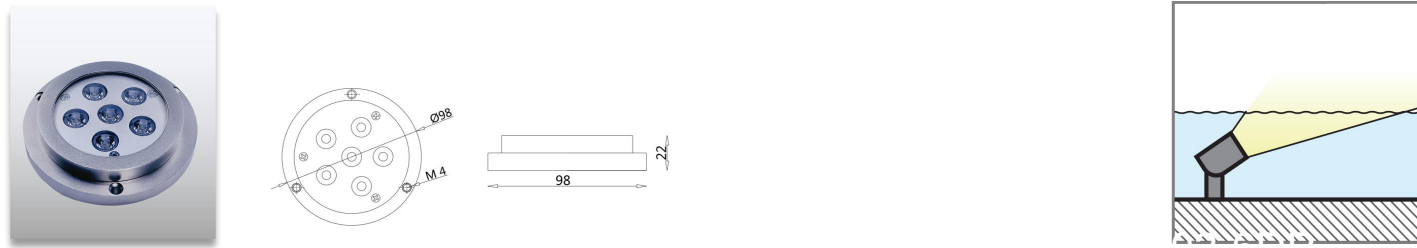

Product Code	Power	LED Qty	Voltage	Beam Angle	Lumen	Color	Dimming	IP
AL-YC02-6DP	17W	6	12-24VDC	10°	829lm	RGBW 4in1	PWM	68