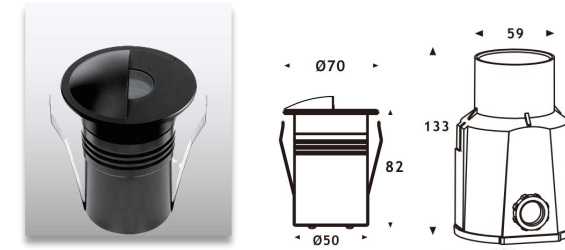

Product Code	Power	LED	Voltage	Beam Angle	Lumen	Color	IK	IP
AL-2W-D70	1*6W 1*3W 1*4W	CREE/OSRAM OSRAM OSRAM	12/24VDC 120-240VAC 12/24VDC 12/24VDC	8°/12°/25°/40°/60°/10°45°/25°45° 12°/25°/40°/60°/10°45°/25°45° 12°/25°/40°/60°/10°45°/25°45°	360lm 120lm 170lm	Single RGB 3in1 RGBW 4in1	08	67