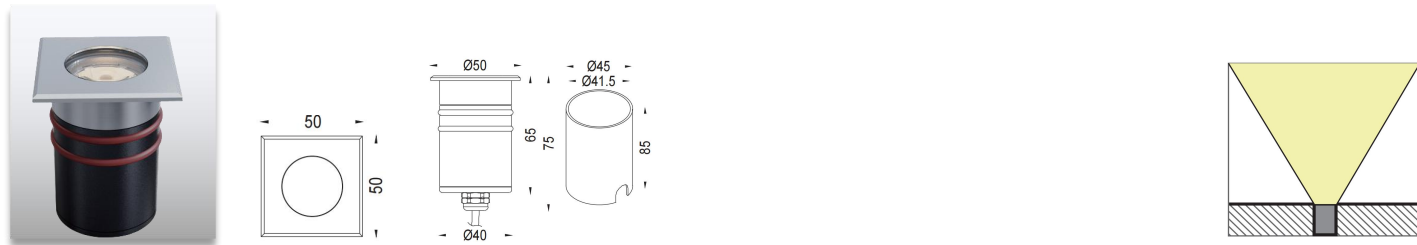

Product Code	Power	LED	Voltage	Beam Angle	Lumen	Color	IK	IP
AL-2C-S50	1*4.5W	CREE COB	12/24VDC 120-240VAC	12°/24°/36°/55°	360lm	Single	08	67