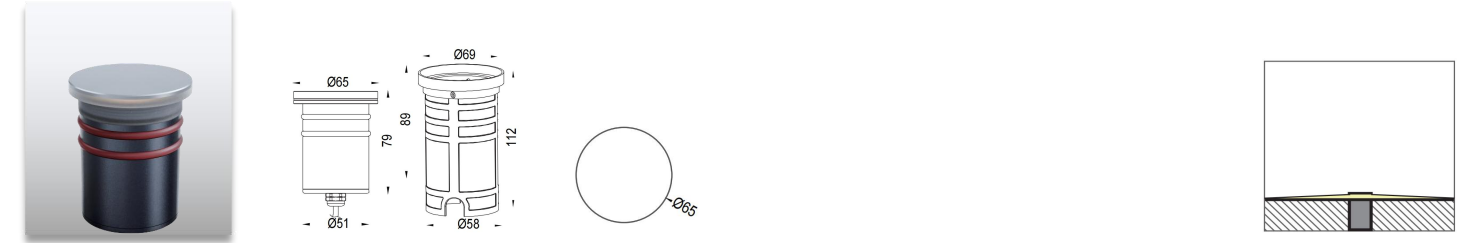

Product Code	Power	LED	Voltage	Beam Angle	Lumen	Color	IK	IP
AL-2C-C65	1*6.5W	CREE COB	12/24VDC 120-240VAC	12°/24°/36°/55°	20lm	Single	08	67