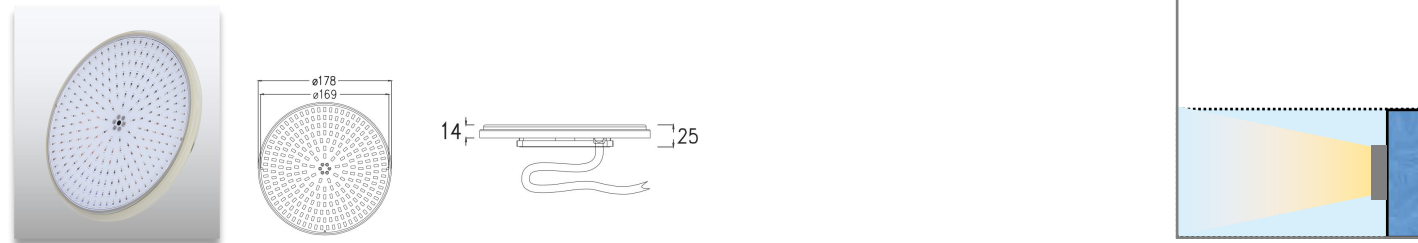

Product Code	Power	LED Qty	Voltage	Beam Angle	Lumen	Color	Diameter	IP
AL-SWRF-A178-18W	18W	252	12VAC	120°	1837lm	3000K 6500K R/G/B/RGB	178mm	68
AL-SWRF-A178-25W	25W	324	12VAC	120°	2509lm	3000K 6500K R/G/B/RGB	178mm	68
AL-SWRF-A178-35W	35W	432	12VAC	120°	3549lm	3000K 6500K R/G/B/RGB	178mm	68
AL-SWRF-A178-42W	42W	540	12VAC	120°	4350lm	3000K 6500K R/G/B/RGB	178mm	68