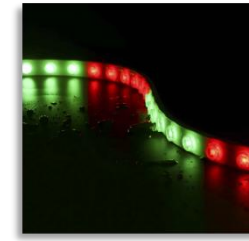

Product Code	Power	Color Temperature	Voltage	Beam Angle	FLux	Color	IK	IP
AL-6L3QT36	8.5W	3000K	24VDC	15°/30°/45°/15*60°	2100lm/M	RGBW	10	65