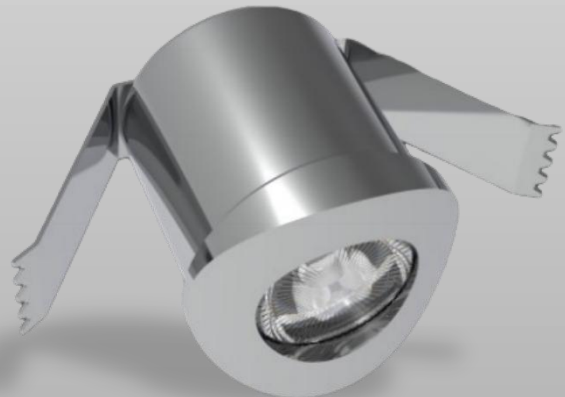

## Product Description

- IP65 for outdoor handrail staircase or stairway lighting applications.
- Recessed handrail mounting.
- High lumen output.
- 5 years warranty.
- CE, ROHS, UKCA certified.