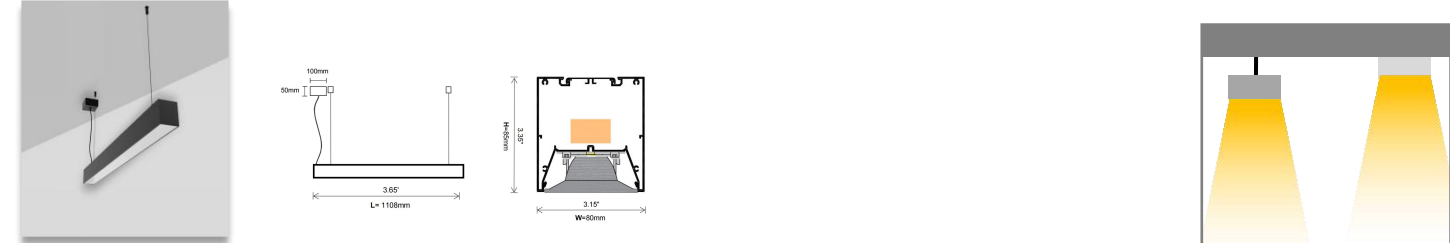

Product Code	Power	Installation	Voltage	Beam Angle	Optic	Lumen	UGR
SLIM-L4685-LN	30W	Suspended	200-240V 100-277V	38°	Lens	3150-3300lm	UGR<9

Product Code	Power	Installation	Voltage	Beam Angle	Optic	Lumen	UGR
STLAR-L8085-MP	45W	Suspended Surface	200-240V 100-277V	90°	Microprismatic	3780-3960lm	UGR<19