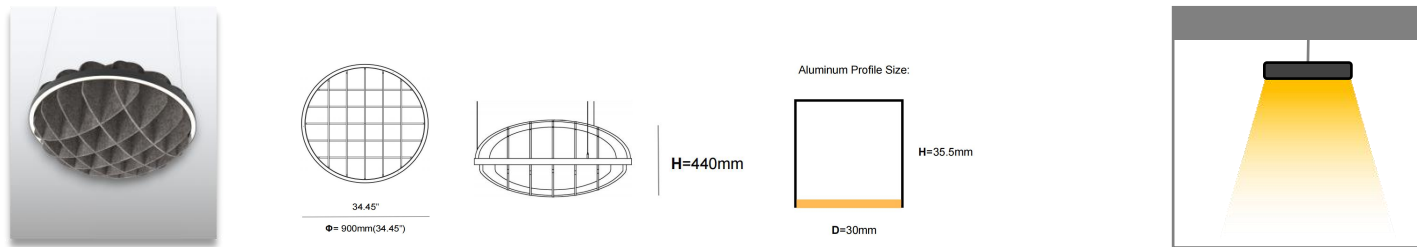

Product Code	Power	Installation	Voltage	Beam Angle	Material	UGR	Sound Absorption Coefficient
APOLLO-ASD900-ET12	55W	Suspended	200-240V	120°	Polyester + Aluminum + Silicone	<26	NRC=0.95