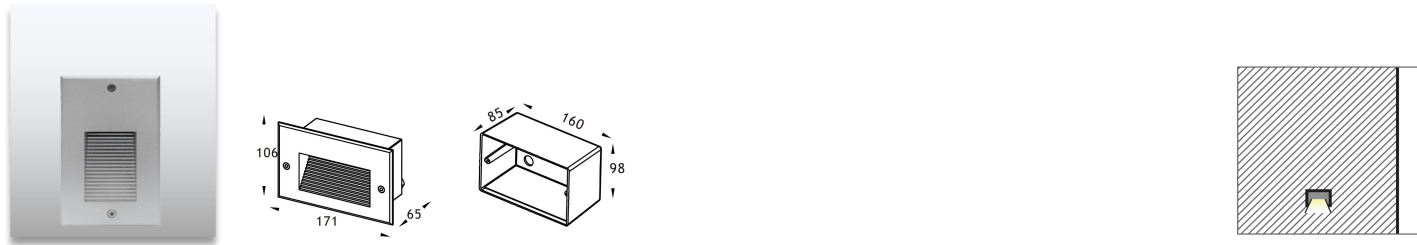

Product Code	Power	LED	Voltage	Beam Angle	Lumen	Color	IK	IP
AL-1DRA	2.4W	OSRAM	12/24VDC 120-240VAC	120°	47lm	Single	05	65
	6W	OSRAM			132lm	Single