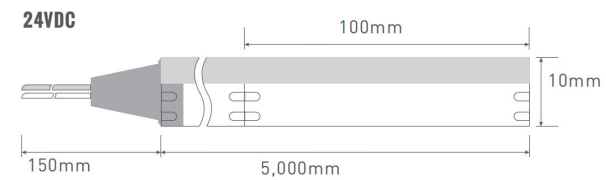

Product Code	Voltage	Color	Watts	LEDs/Meter	Lumen	Efficiency	Pitch	CRI	Width
AL-SLCOB80-SE630V210-RGB	24VDC	RGB	9W	630	180	20	100mm	80	10mm