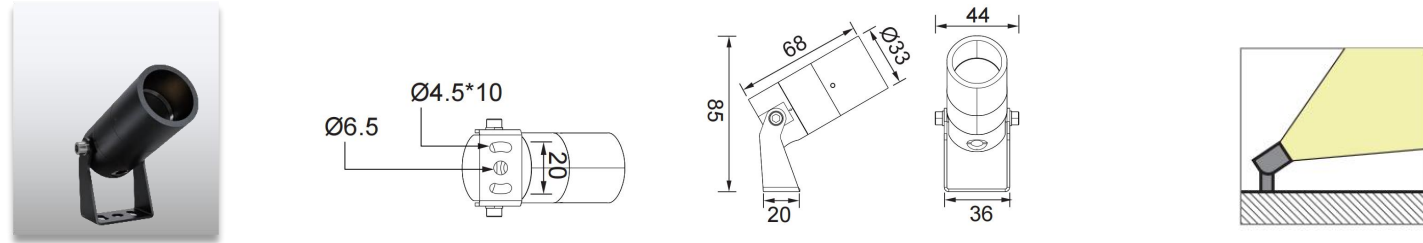

Product Code	Power	LED	Voltage	Beam Angle	Lumen	Color	IK	IP
AL-3K-RL33	1*2.5W	CREE COB	12/24VDC 120-240VAC	5°/10°/15°/20°/30°/40°/ 60°/10°/45°/25°/45°	150lm	Single	05	66