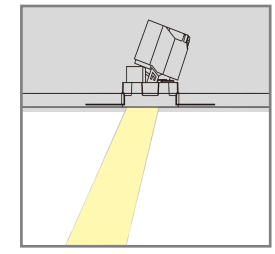

Product Code	Voltage	Color Temperature	Beam Angle	UGR	Flux	CRI	L(mm)	H(mm)	Cut-out(mm)
AL-SP135A-FS550-8W	200-240VAC	2700K-6500K	15°/24°/38°/60°	<20	560lm	90+	64x64	93	55x55
AL-SP135A-FS750-18W	200-240VAC	2700K-6500K	15°/24°/38°/60°	<20	1260lm	90+	85x85	120	75x75
AL-SP135A-FS950-25W	200-240VAC	2700K-6500K	15°/24°/38°/60°	<20	1750lm	90+	105x105	146	95x95