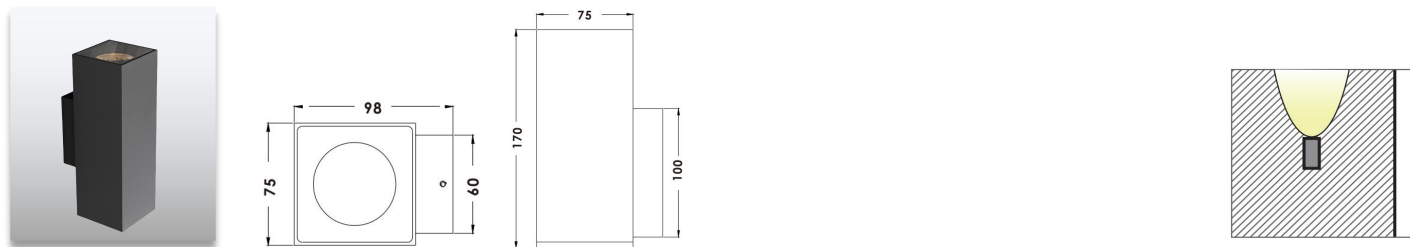

Product Code	Power	LED	Voltage	Beam Angle	Lumen	Color	IK	IP
AL-1WFL-S3	1*15W	CREE COB	12/24VDC 120-240VAC	10°/18°/22°/30°/60°	1412lm	Single	05	65