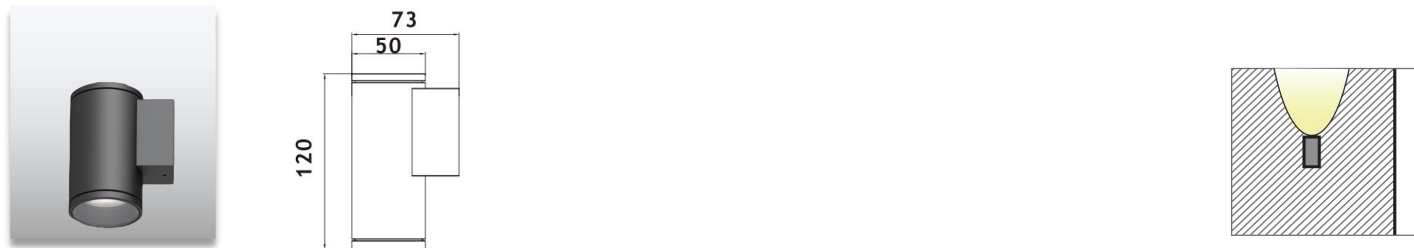

Product Code	Power	LED	Voltage	Beam Angle	Lumen	Color	IK	IP
AL-1WSL-S1	1*5W	CREE COB	12/24VDC 120-240VAC	10°/18°/22°/30°/60°	408lm	Single	05	65