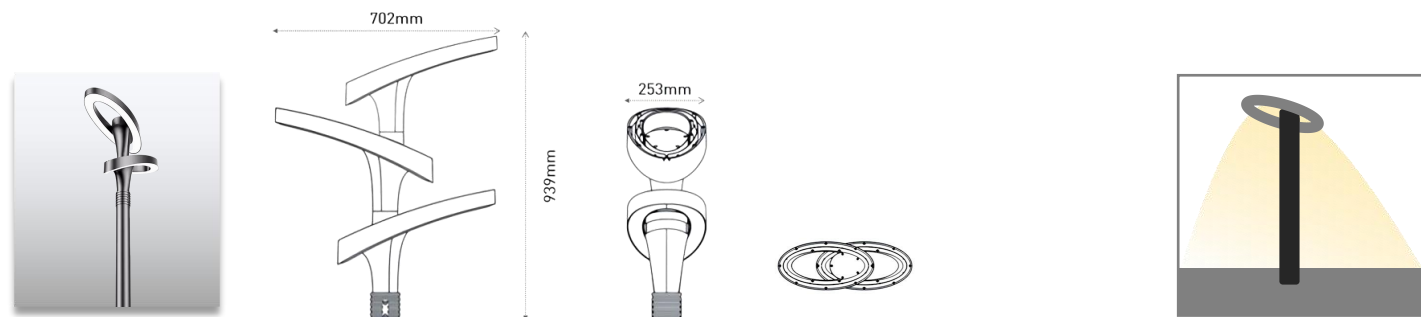

Product Code	Power	Efficiency	Voltage	LED	Color Temperature	Driver Brand	CRI	IP
AL-PP06-90W	30W	110-120lm/W	AC85-265V	Philips 3030	3000K-6000K	Meanwell	80	65