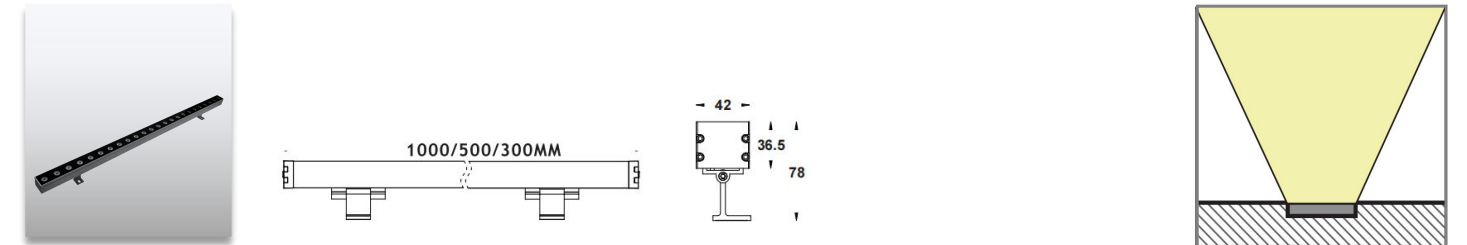

Product Code	Power	LED	Voltage	Beam Angle	Lumen	Color	IK	IP
AL-6042L	6~9W(0.3M)	CREE/OSRAM	12/24VDC 220-240VAC	10°/24°/36°/60°/15*45°/10*60°	720lm	Single	05	65
	12~18W(0.5M)		12/24VDC 220-240VAC	10°/24°/36°/60°/15*45°/10*60°	1400lm	Single		
	24~48W(1M)		12/24VDC 220-240VAC	10°/24°/36°/60°/15*45°/10*60°	3880lm	Single		
	24~60W(1M)		12/24VDC	10°/24°/36°/60°/15*45°/10*60°	1700lm	RGB 3in1		
	72W(1M)		12/24VDC	10°/24°/36°/60°/15*45°/10*60°	2500lm	RGBW 4in1