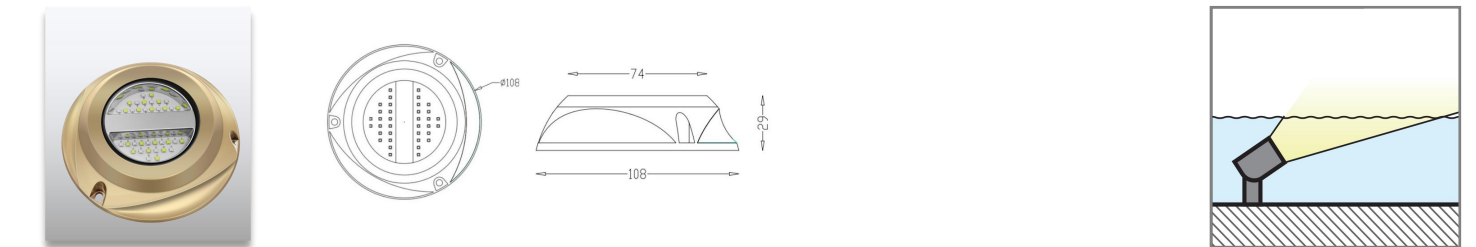

Product Code	Power	LED Type	Voltage	Beam Angle	Material	Color	Dimming	IP
AL-YC04-6BP	80W	SMD	12-24VDC	120°	Bronze	6500K	PWM	68