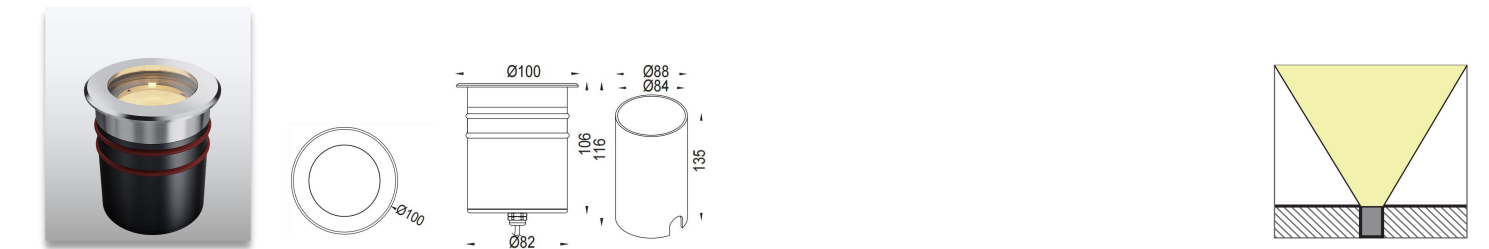

Product Code	Power	LED	Voltage	Beam Angle	Lumen	Color	IK	IP
AL-2C-R100	1*15W	CREE COB	12/24VDC 120-240VAC	12°/24°/36°/55°	1200lm	Single	08	67