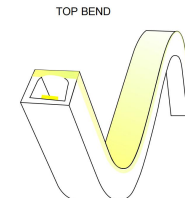

Flat Shape Neon Flex Light

Product Code	Color	Power	LED	LED Qty	IP	Voltage	Beam Angle	Dimension	Material	Length
AL-SLN2835T120WW-F10	Warm White									
AL-SLN2835T120NW-F10	Natrual White									
AL-SLN2835T120CW-F10	Cold White									
AL-SLN2835T120RD-F10	Red									
AL-SLN2835T120GR-F10	Green									
AL-SLN2835T120BL-F10	Blue									
AL-SLN2835T120IB-F10	Ice Blue	9W/M	SMD2835	120leds/m	67	12/24VDC	120°	10x10mm	Silicon	50m/reel
AL-SLN2835T120LY-F10	Lemon Yellow									
AL-SLN2835T120GY-F10	Golden Yellow									
AL-SLN2835T120LP-F10	Light Pink									
AL-SLN2835T120PK-F10	Pink									
AL-SLN2835T120PP-F10	Purple									
AL-SLN2835T120MG-F10	Maldives Green									
AL-SLN2835T120OR-F10	Orange