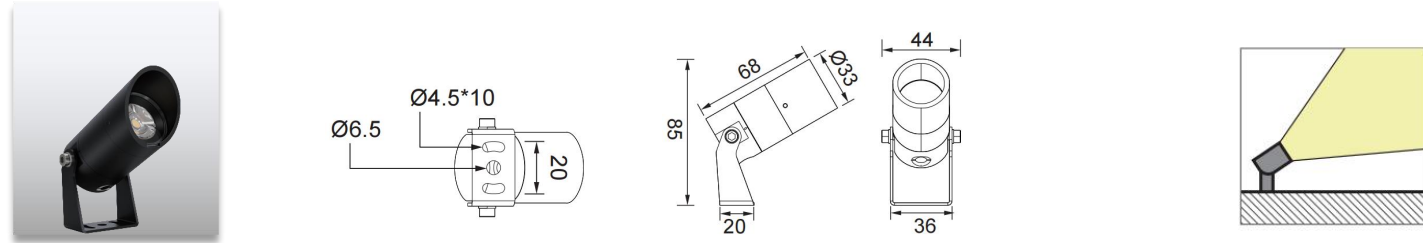

Product Code	Power	LED	Voltage	Beam Angle	Lumen	Color	IK	IP
AL-3K-RH33	1*2.5W	CREE COB	12/24VDC 120-240VAC	5°/10°/15°/20°/30°/40°/60°/10°45°/25°45°	150lm	Single	05	66