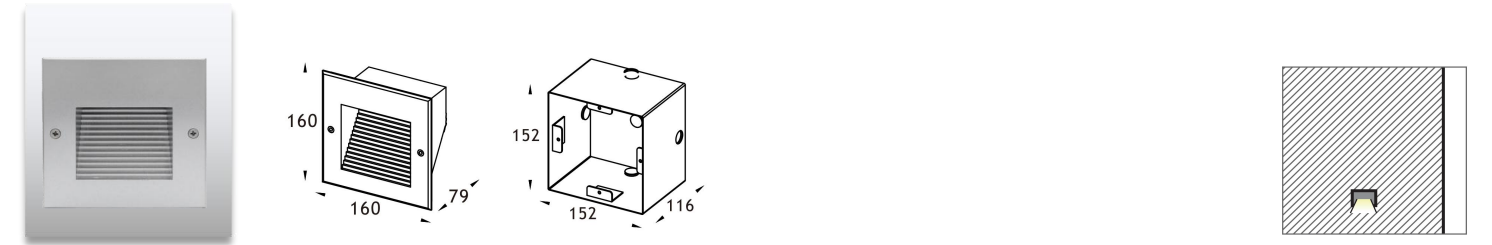

Product Code	Power	LED	Voltage	Beam Angle	Lumen	Color	IK	IP
AL-1DSB	3W	OSRAM	12/24VDC 120-240VAC	120°	75lm	Single	05	65
	6W	OSRAM			220lm	Single