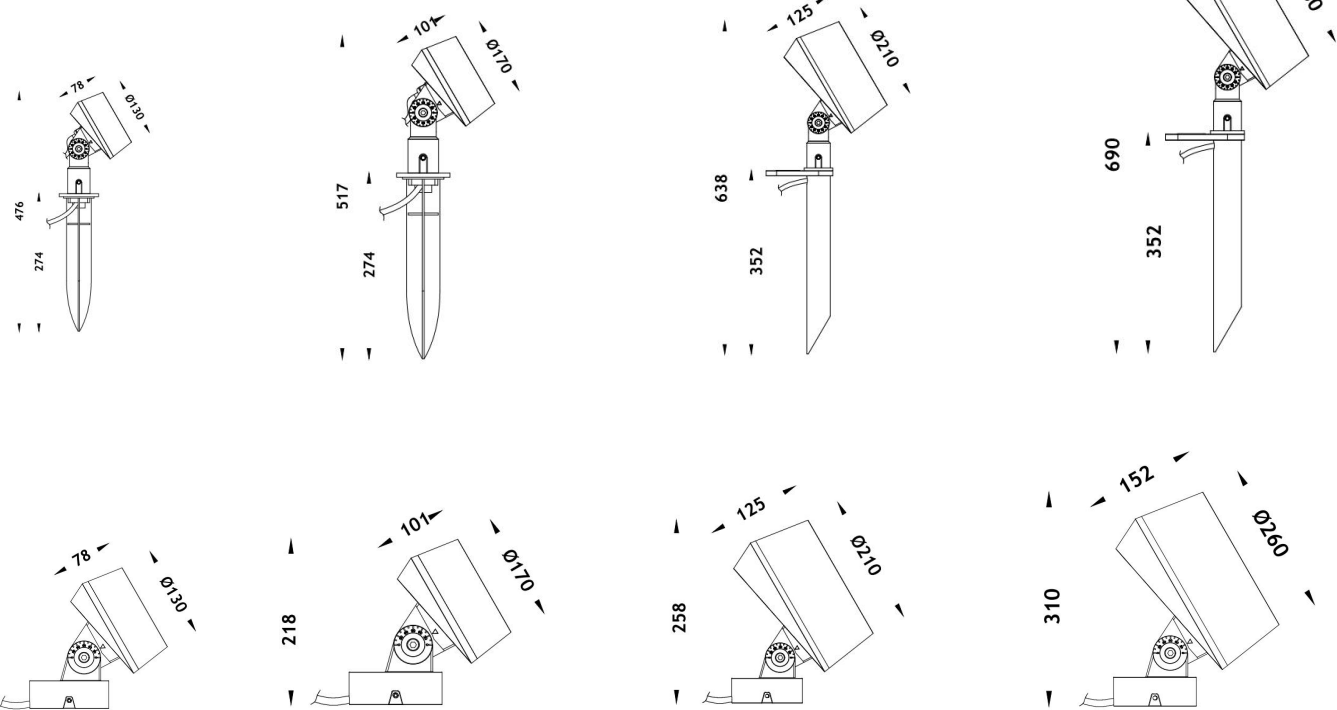

Product Code	Power	LED	Voltage	Beam Angle	Lumen	Color	IK	IP
AL-3VRA	3*4W	CREE	12/24VDC 120-240VAC	3°/8°	700lm	Single	05	66
	6*3W	OSRAM/CREE	12/24VDC 120-240VAC	15°/25°/40°/60°	1080lm	Single		
	1*18W	CREE COB	12/24VDC 120-240VAC	18°/24°/38°/60°	1520lm	Single		
	6*2.5W	OSRAM	12/24VDC 120-240VAC	18°/24°/38°/60°	380lm	RGB 3in1		
AL-3VRB	6*4W	CREE	12/24VDC 120-240VAC	3°/8°	1340lm	Single	05	66
	12*3W	OSRAM/CREE	12/24VDC 120-240VAC	15°/25°/40°/60°	2450lm	Single		
	1*35W	CREE COB	12/24VDC 120-240VAC	18°/24°/38°/60°	3400lm	Single		
	12*2.5W	OSRAM	12/24VDC 120-240VAC	18°/24°/38°/60°	600lm	RGB 3in1		
AL-3VRC	12*4W	CREE	12/24VDC 120-240VAC	3°/8°	2400lm	Single	05	66
	24*2W	OSRAM/CREE	12/24VDC 120-240VAC	15°/25°/40°/60°	3750lm	Single		
	4*14W	CREE COB	12/24VDC 120-240VAC	18°/24°/38°/60°	4950lm	Single		
	24*2.5W	OSRAM	12/24VDC 120-240VAC	18°/24°/38°/60°	1500lm	RGB 3in1		
AL-3VRD	18*4W	CREE	12/24VDC 120-240VAC	3°/8°	4500lm	Single	05	66
	36*2W	OSRAM/CREE	12/24VDC 120-240VAC	15°/25°/40°/60°	4900lm	Single		
	4*18W	CREE COB	12/24VDC 120-240VAC	18°/24°/38°/60°	6400lm	Single		
	36*3W	OSRAM	12/24VDC 120-240VAC	18°/24°/38°/60°	2700lm	RGB 3in1		
AL-3VRD	36*4W	OSRAM	12/24VDC 120-240VAC	18°/24°/38°/60°	3420lm	RGBW 4in1