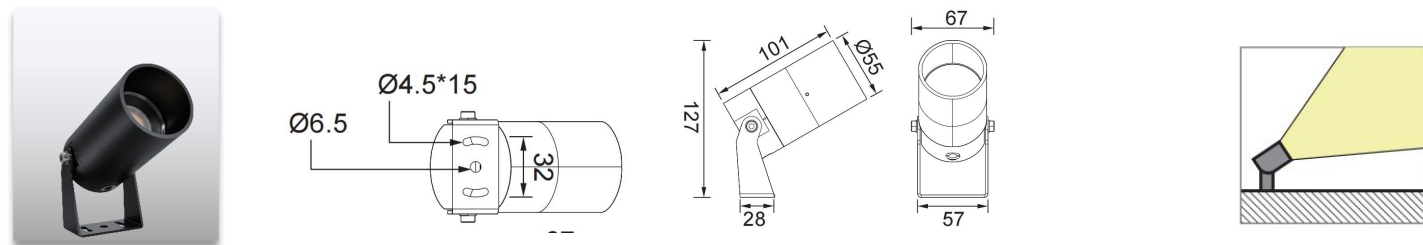

Product Code	Power	LED	Voltage	Beam Angle	Lumen	Color	IK	IP
AL-3K-RL55	1*6W	CREE COB	12/24VDC 120-240VAC	15°/24°/36°/60°	850lm	Single	05	66