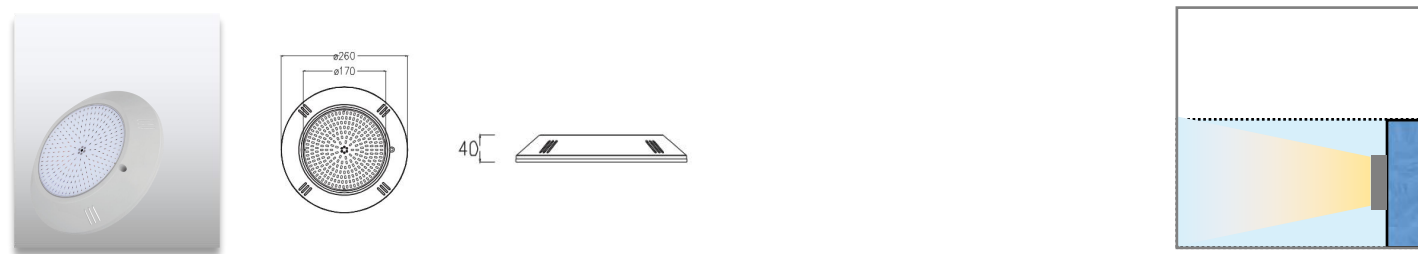

Product Code	Power	LED Qty	Voltage	Beam Angle	Lumen	Color	Diameter	IP
AL-SWRF-A260L-18W	18W	252	12VAC	120°	1837lm	3000K 6500K R/G/B/RGB	178mm	68
AL-SWRF-A260L-25W	25W	324	12VAC	120°	2509lm	3000K 6500K R/G/B/RGB	178mm	68
AL-SWRF-A260L-35W	35W	432	12VAC	120°	3549lm	3000K 6500K R/G/B/RGB	178mm	68
AL-SWRF-A260L-42W	42W	540	12VAC	120°	4350lm	3000K 6500K R/G/B/RGB	178mm	68