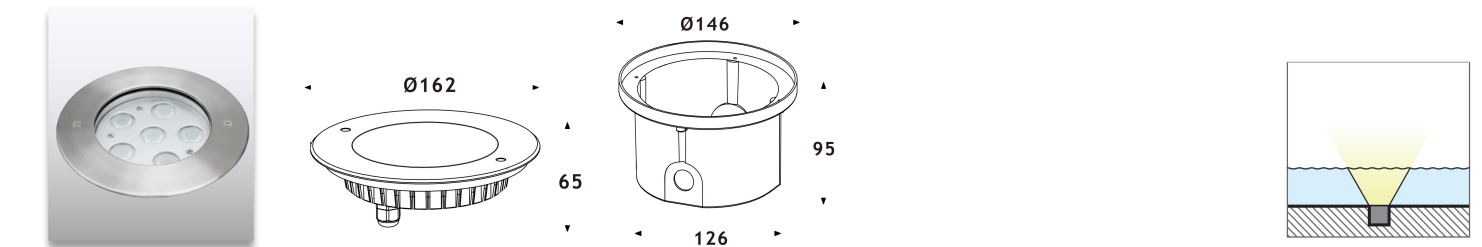

Product Code	Power	LED	Voltage	Beam Angle	Lumen	Color	IK	IP
AL-4Y	6*2W 6*3W 6*3W 9*1.5W 9*1.5W 9*2W 9*2W	CREE/OSRAM OSRAM OSRAM OSRAM CREE/OSRAM OSRAM OSRAM OSRAM	12/24VDC	10°/20°/30°/60° 25°/40°/60° 25°/40°/60° 25°/40°/60° 10°/20°/30°/60° 15°/25°/40°/60° 25°/40°/60° 25°/40°/60°	980lm 490lm 680lm 2000lm 1360lm 980lm 660lm 930lm	Single RGB 3in1 RGBW 4in1 Single Single Single RGB 3in1 RGBW 4in1	08	68