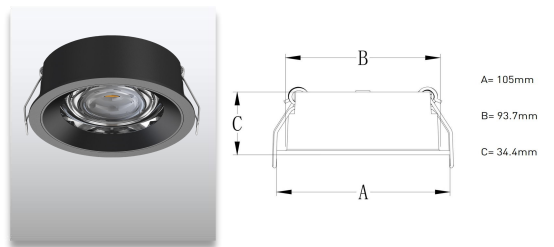

Product Code	Power	Voltage	Color Temperature	Beam Angle	UGR	Flux	CRI	IP
AL-SP69B-FR950-15W	15W	200-240VAC	2700K 3000K 3500K 4000K 5000K	18°/24°/38°/60°	<20	1296lm	90+	20