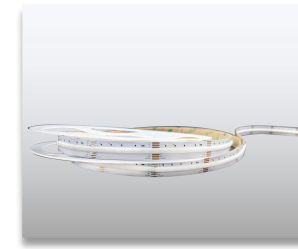

Product Code	Voltage	Color	Watts	LEDs/Meter	Lumen	Efficiency	Pitch	CRI	Width
AL-SLCOB80-ST840V212	24VDC	RGB+CCT	16W	840	720	45	41.6mm	-	12mm