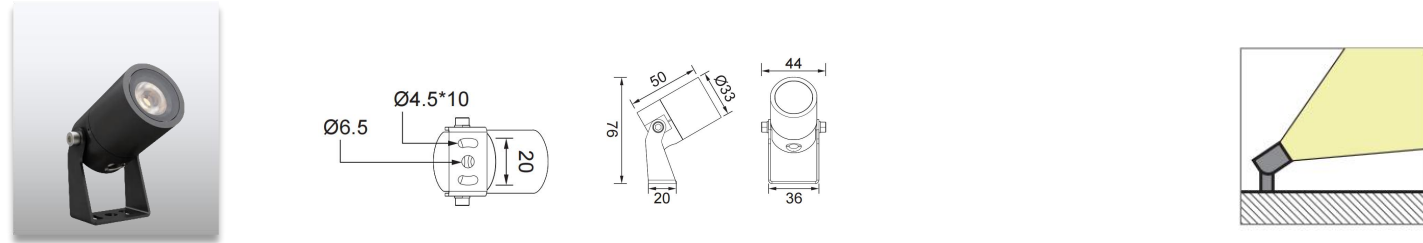

Product Code	Power	LED	Voltage	Beam Angle	Lumen	Color	IK	IP
AL-3K-R33	1*2.5W	CREE COB	12/24VDC 120-240VAC	5°/10°/15°/20°/30°/40°/ 60°/10°/45°/25°/45°	150lm	Single	05	66