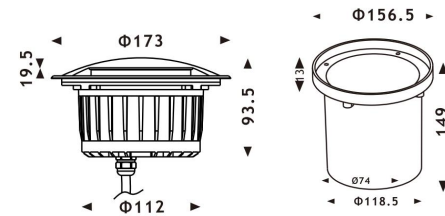

Product Code	Power	LED	Voltage	Lighting Sides	Lumen	Color	IK	IP
AL-E2BE	12W	OSRAM	12/24VDC 120-240VAC	1WAY/2WAYS/4WAYS	200lm	Single	09	67
	12W	OSRAM	12/24VDC		30lm	RGB 3in1		
	6*2W	OSRAM	12/24VDC 120-240VAC		200lm	Single