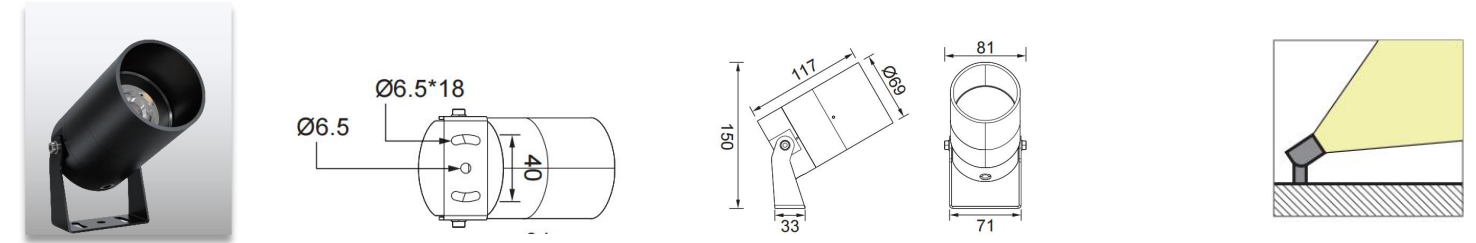

Product Code	Power	LED	Voltage	Beam Angle	Lumen	Color	IK	IP
AL-3K-RL69	1*10W	CREE COB	12/24VDC 120-240VAC	15°/24°/36°/60°	1000lm	Single	05	66