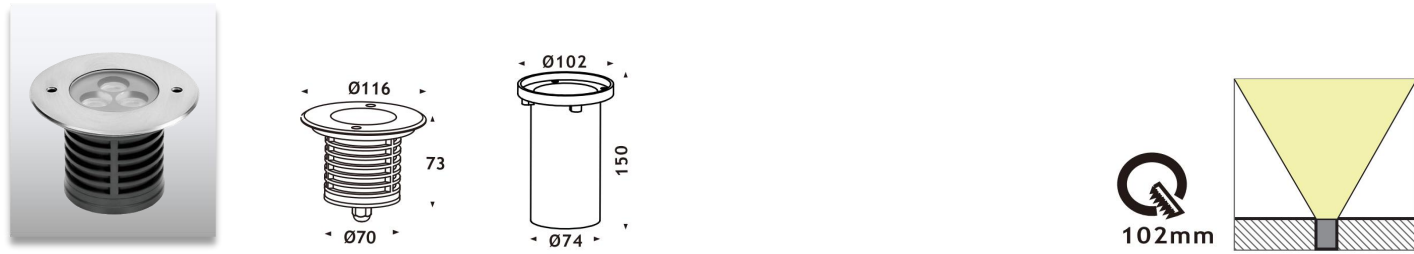

AL-2H High Power LED Inground Light

Product Code	Power	LED	Voltage	Beam Angle	Lumen	Color	IK	IP
AL-2CD-R	3*2W	CREE/OSRAM	12/24VDC 120-240VAC	5°/20°/25°/40°/60°/10*45°/10*45°	530lm	Single	08	67
	3*2.5W	OSRAM	12/24VDC	12°/25°/40°/60°/12*45°	310lm	RGB 3in1		
	3*3.5W	OSRAM	12/24VDC	12°/25°/40°/60°/12*45°	310lm	RGBW 4in1