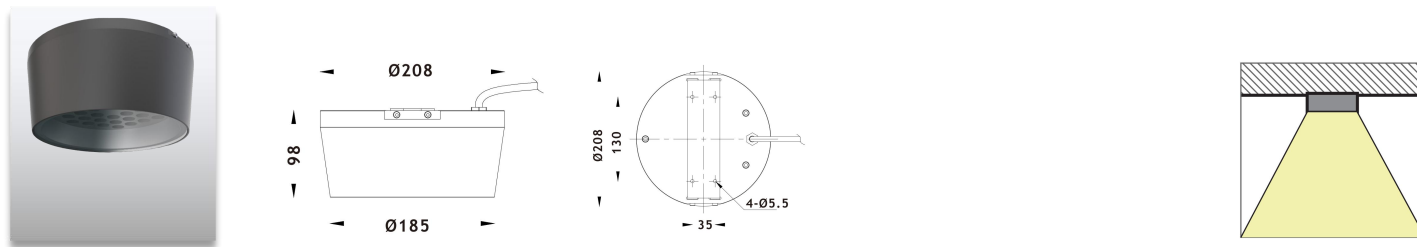

Product Code	Power	LED	Voltage	Beam Angle	Lumen	Color	IK	IP
AL-7VRC	24*2W	CREE/OSRAM	12/24VDC 120-240VAC	5°/10°/30°/40°/60°/90°	3080lm	Single	05	65
	4*12W	CREE COB		15°/24°/36°/60°	4050lm	Single