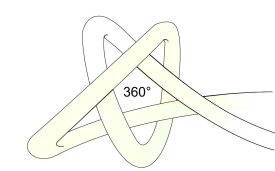

Product Code	Color	Power	LED	LED Qty	IP	Voltage	Beam Angle	Diameter	Material	Length
AL-SLN2835T168WW-D18	Warm White	14W/M	SMD2835	240leds/m	67	12/24VDC	360°	18mm	Silicone	5m/reel
AL-SLN2835T168NW-D18	Natrual White									
AL-SLN2835T168CW-D18	Cold White									
AL-SLN2835T168RD-D18	Red									
AL-SLN2835T168GR-D18	Green									
AL-SLN2835T168BL-D18	Blue									
AL-SLN2835T168IB-D18	Ice Blue									
AL-SLN2835T168LY-D18	Lemon Yellow									
AL-SLN2835T168GY-D18	Golden Yellow									
AL-SLN2835T168LP-D18	Light Pink									
AL-SLN2835T168PK-D18	Pink									
AL-SLN2835T168PP-D18	Purple									
AL-SLN2835T168MG-D18	Maldives Green									
AL-SLN2835T168OR-D18	Orange