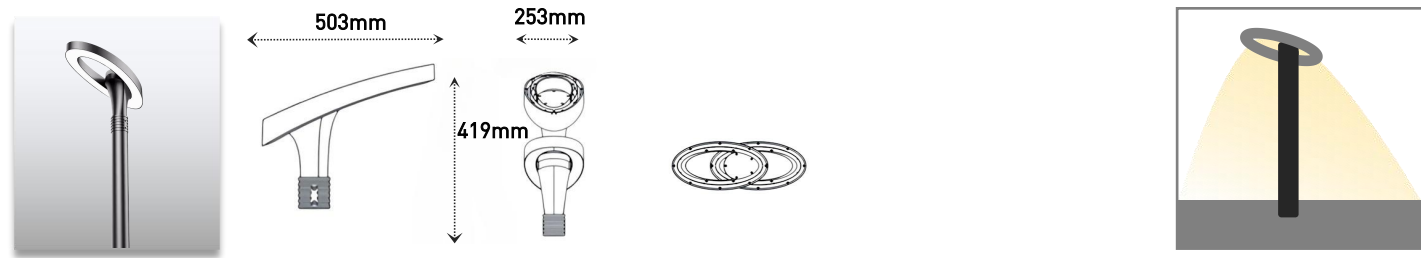

Product Code	Power	Efficiency	Voltage	LED	Color Temperature	Driver Brand	CRI	IP
AL-PP06-30W	30W	110-120lm/W	AC85-265V	Philips 3030	3000K-6000K	Meanwell	80	65