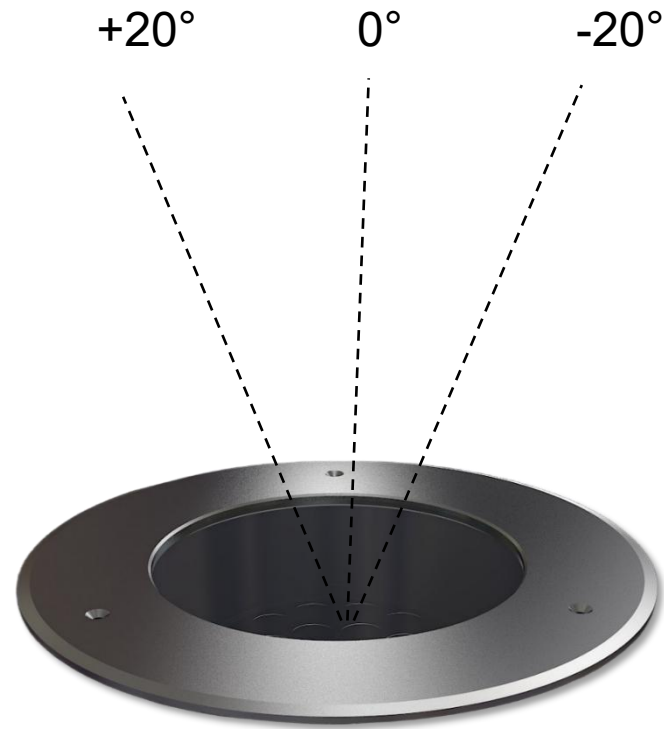

Product Code	Power	LED	Voltage	Beam Angle	Lumen	Color	IK	IP
AL-2AAR-S2	1*6W	CREE COB	12/24VDC 120-240VAC	18°/24°/38°/60°	445lm	Single	08	67
AL-2AAR-S3	1*12W	CREE COB	12/24VDC 120-240VAC	18°/24°/38°/60°	1120lm	Single	08	67
AL-2AAR-S4	1*20W	CREE COB	12/24VDC 120-240VAC	18°/24°/38°/60°	1438lm	Single	10	67
AL-2AAR-S5	1*25W	CREE COB	12/24VDC 120-240VAC	18°/24°/38°/60°	2130lm	Single	10	67
AL-2AAR-S6	1*36W	CREE COB	12/24VDC 120-240VAC	18°/24°/38°/60°	2986lm	Single	10	67