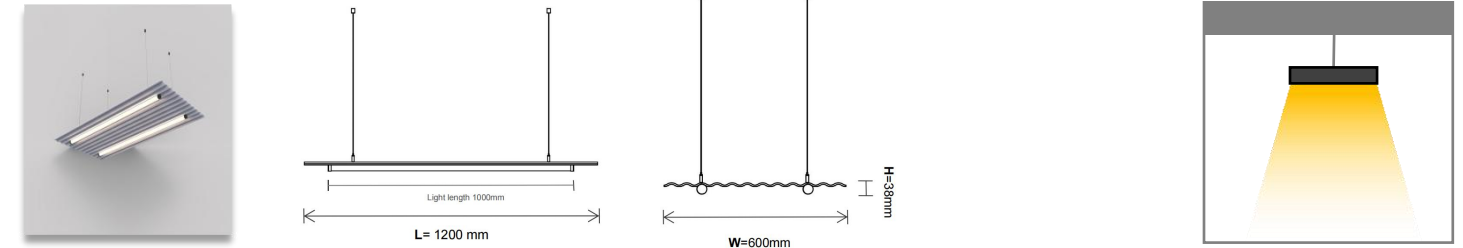

Product Code	Power	Installation	Voltage	Beam Angle	Material	UGR	Sound Absorption Coefficient
APOLLO-ASD1200-BT12	75W	Suspended	200-240V	120°	Polyester + Aluminum + Silicone	<26	NRC=0.95