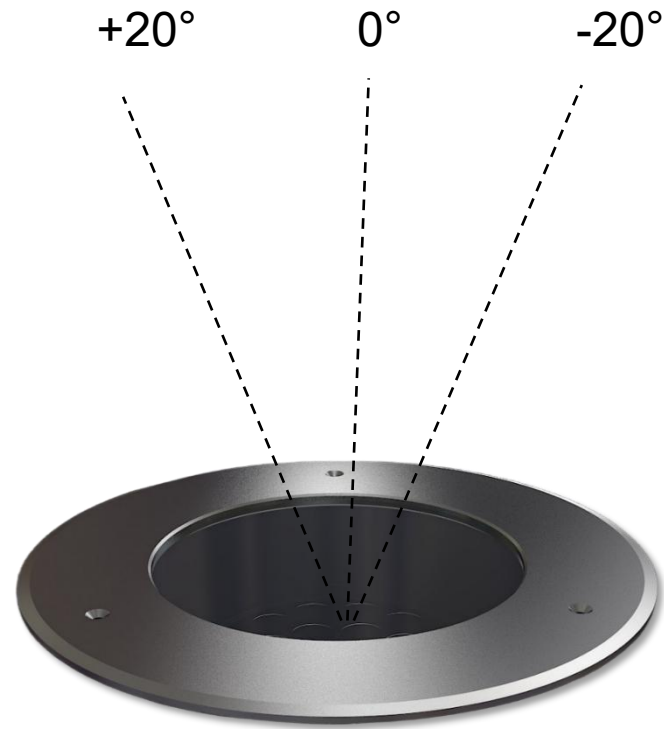

Product Code	Power	LED	Voltage	Beam Angle	Lumen	Color	IK	IP
AL-2AAR-CS2	1*6W	CREE COB	12/24VDC 120-240VAC	18°/24°/38°/60°	465lm	Single	08	67
AL-2AAR-CS3	1*12W	CREE COB	12/24VDC 120-240VAC	18°/24°/38°/60°	1120lm	Single	08	67
AL-2AAR-CS4	1*20W	CREE COB	12/24VDC 120-240VAC	18°/24°/38°/60°	1438lm	Single	10	67
AL-2AAR-CS5	1*25W	CREE COB	12/24VDC 120-240VAC	18°/24°/38°/60°	2130lm	Single	10	67
AL-2AAR-CS6	1*36W	CREE COB	12/24VDC 120-240VAC	18°/24°/38°/60°	2986lm	Single	10	67