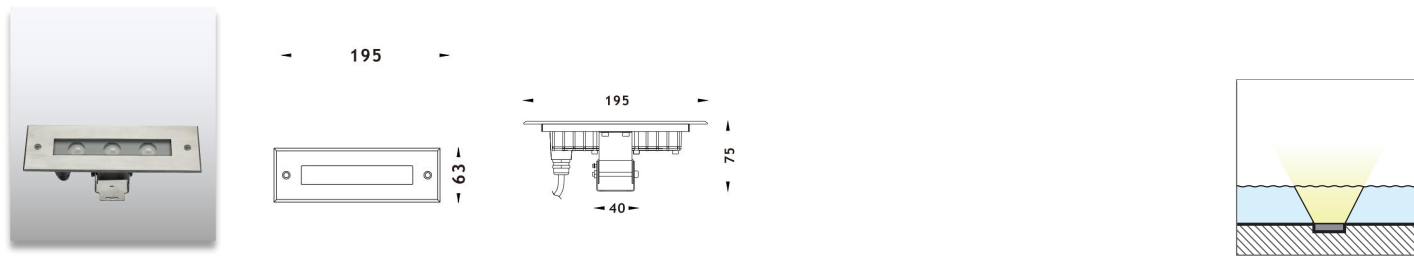

Product Code	Power	LED	Voltage	Beam Angle	Lumen	Color	IK	IP
AL-4FL-D	2.2W	OSRAM	12/24VDC	120°	25lm	Single	08	68
	2.2W	OSRAM		120°	25lm	RGB 3in1		

Product Code	Power	LED	Voltage	Beam Angle	Lumen	Color	IK	IP
AL-4BL-D	4.8W	OSRAM	12/24VDC	120°	50lm	Single	10	68
	4.8W	OSRAM		120°	25lm	RGB 3in1		