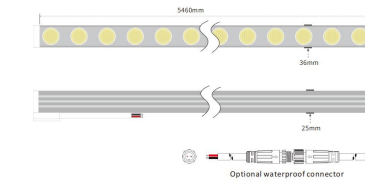

Product Code	Power	Voltage	Color Temperature	Beam Angle	Flux	Color	IK	IP
AL-6L3625-XX	24W	24VDC	2700K 3000K 4000K 6500K	20°/30°/25*45°	1940lm	Single	10	66
AL-6L3625-DMX512	24W	24VDC	2700K 3000K 4000K 6500K	20°/30°/25*45°	1700lm	Single	10	66
AL-6L3625RGB-DMX512	24W	24VDC	/	20°/30°/25*45°	/	RGB	10	66
AL-6L3625RGBW-DMX512	24W	24VDC	3000K	20°/30°/25*45°	/	RGBW	10	66