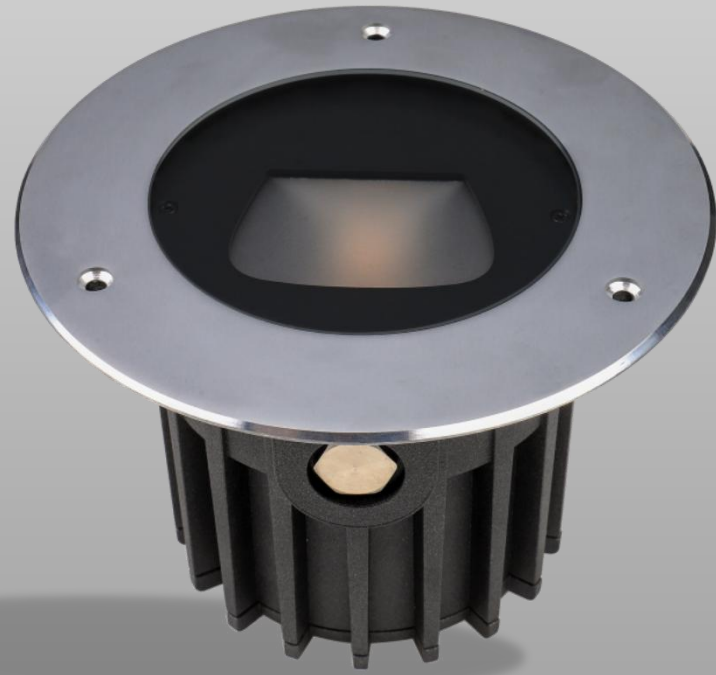

AL-2APR Polarized LED In-ground Light

Product Description

- Triac, 0-10V, PMW, DALI dimmable.
- IP67 for outdoor lighting.
- CREE COB LED high lumen output.
- Six size with power from 3W to 40W optional.
- Body in die-casting aluminum housing with powder coating suitable for coastal applications.
- Surface cover in SUS316L stainless steel with Titanium plating.
- Polarized optical lens.
- 5 years warranty.
- CE, ROHS, UKCA certified.