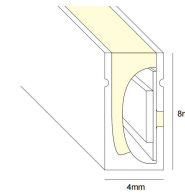

Product Code	Color	Power	LED	LED Qty	IP	Voltage	Beam Angle	Dimension	Material	Length
AL-SLN2835T168WW-F0408	Warm White	6W/M	SMD2835	168leds/m	67	12/24VDC	120°	4x8mm	Silicon	50m/reel
AL-SLN2835T168NW-F0408	Natrual White									
AL-SLN2835T168CW-F0408	Cold White									
AL-SLN2835T168RD-F0408	Red									
AL-SLN2835T168GR-F0408	Green									
AL-SLN2835T168BL-F0408	Blue									
AL-SLN2835T168IB-F0408	Ice Blue									
AL-SLN2835T168LY-F0408	Lemon Yellow									
AL-SLN2835T168GY-F0408	Golden Yellow									
AL-SLN2835T168LP-F0408	Light Pink									
AL-SLN2835T168PK-F0408	Pink									
AL-SLN2835T168PP-F0408	Purple									
AL-SLN2835T168MG-F0408	Maldives Green									
AL-SLN2835T168OR-F0408	Orange