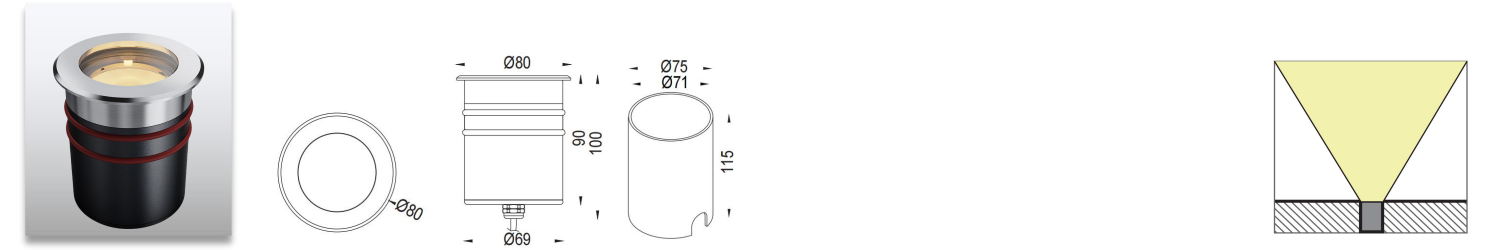

Product Code	Power	LED	Voltage	Beam Angle	Lumen	Color	IK	IP
AL-2C-R80	1*10W	CREE COB	12/24VDC 120-240VAC	12°/24°/36°/55°	800lm	Single	08	67