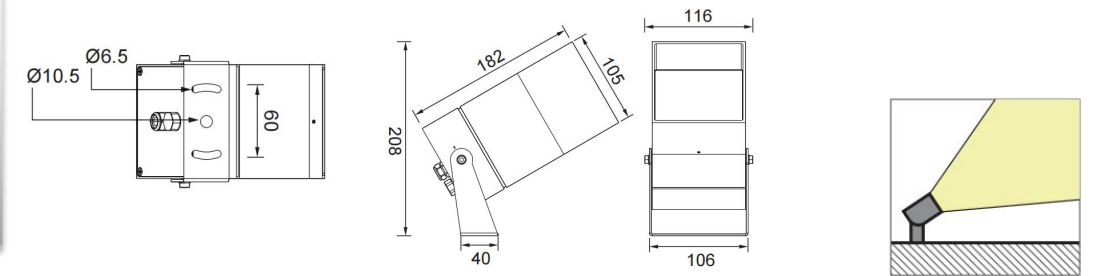

Product Code	Power	LED	Voltage	Beam Angle	Lumen	Color	IK	IP
AL-3K-SL100	1*23W	CREE COB	12/24VDC 120-240VAC	15°/24°/36°/55°	1800lm	Single	05	66