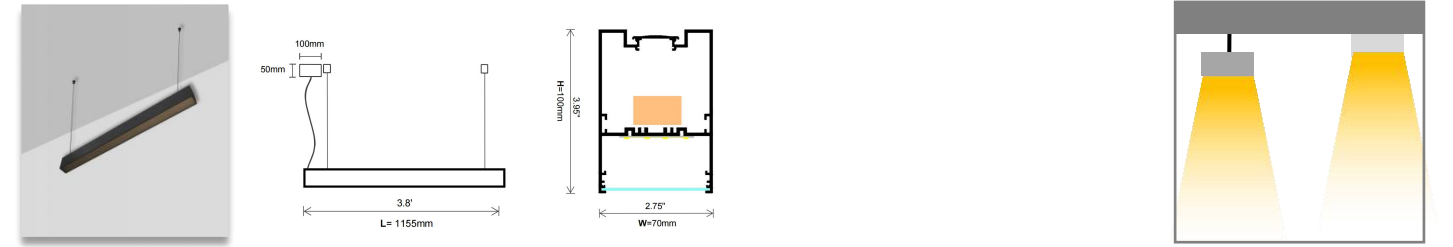

Product Code	Power	Installation	Voltage	Beam Angle	Optic	Lumen	UGR
STLAR-L70100-HC	45W	Suspended	200-240V 100-277V	60°	Honeycomb	1800-2025lm	UGR<13