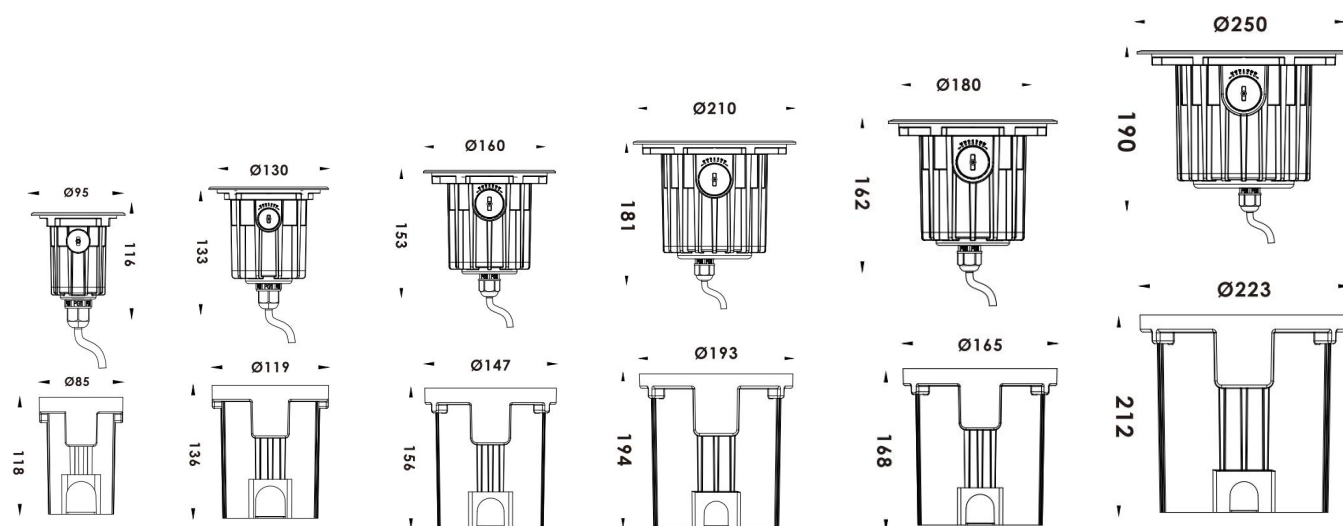

Product Code	Power	LED	Voltage	Beam Angle	Lumen	Color	IK	IP
AL-2AAR-CS2	1*6W	CREE COB	12/24VDC 120-240VAC	18°/24°/38°/60°	465lm	Single	08	67
AL-2AAR-CS3	1*12W	CREE COB	12/24VDC 120-240VAC	18°/24°/38°/60°	1120lm	Single	08	67
AL-2AAR-CS4	1*20W	CREE COB	12/24VDC 120-240VAC	18°/24°/38°/60°	1438lm	Single	10	67
AL-2AAR-CS5	1*25W	CREE COB	12/24VDC 120-240VAC	18°/24°/38°/60°	2130lm	Single	10	67
AL-2AAR-CS6	1*36W	CREE COB	12/24VDC 120-240VAC	18°/24°/38°/60°	2986lm	Single	10	67