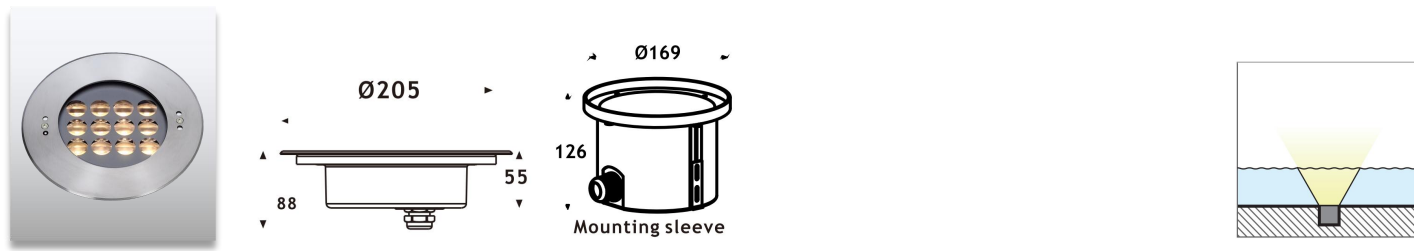

Product Code	Power	LED	Voltage	Beam Angle	Lumen	Color	IK	IP
AL-B4ZA	6*2W	CREE/OSRAM	12/24VDC	15°/25°/36°/60°/100°	1180lm	Single	08	68
	6*2W	CREE/OSRAM		Asymmetrical 25°/45°	1180lm	Single		
	6*3W	OSRAM		25°/40°/60°	490lm	RGB 3in1		
	6*3W	OSRAM		25°/40°/60°	680lm	RGBW 4in1