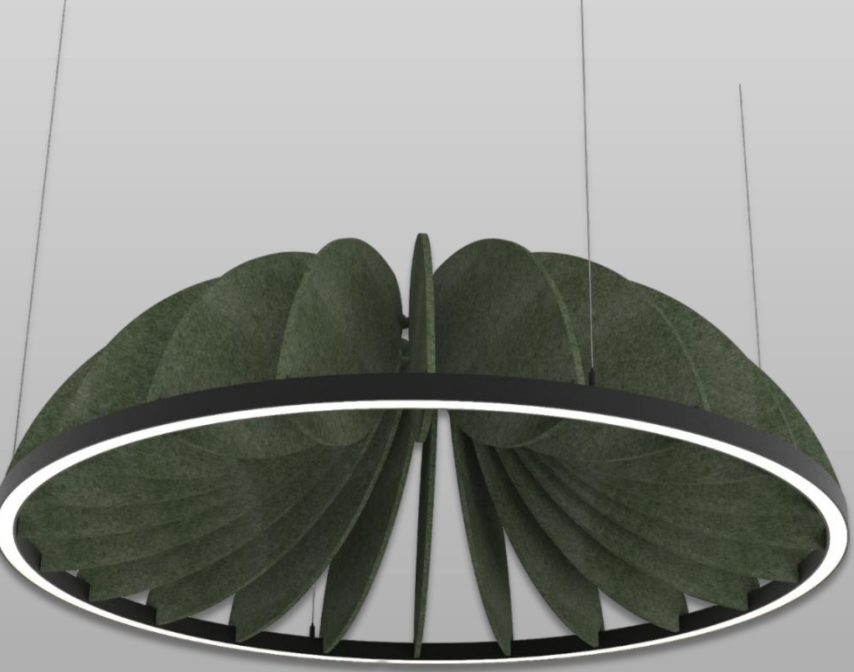

Acoustic LED Light