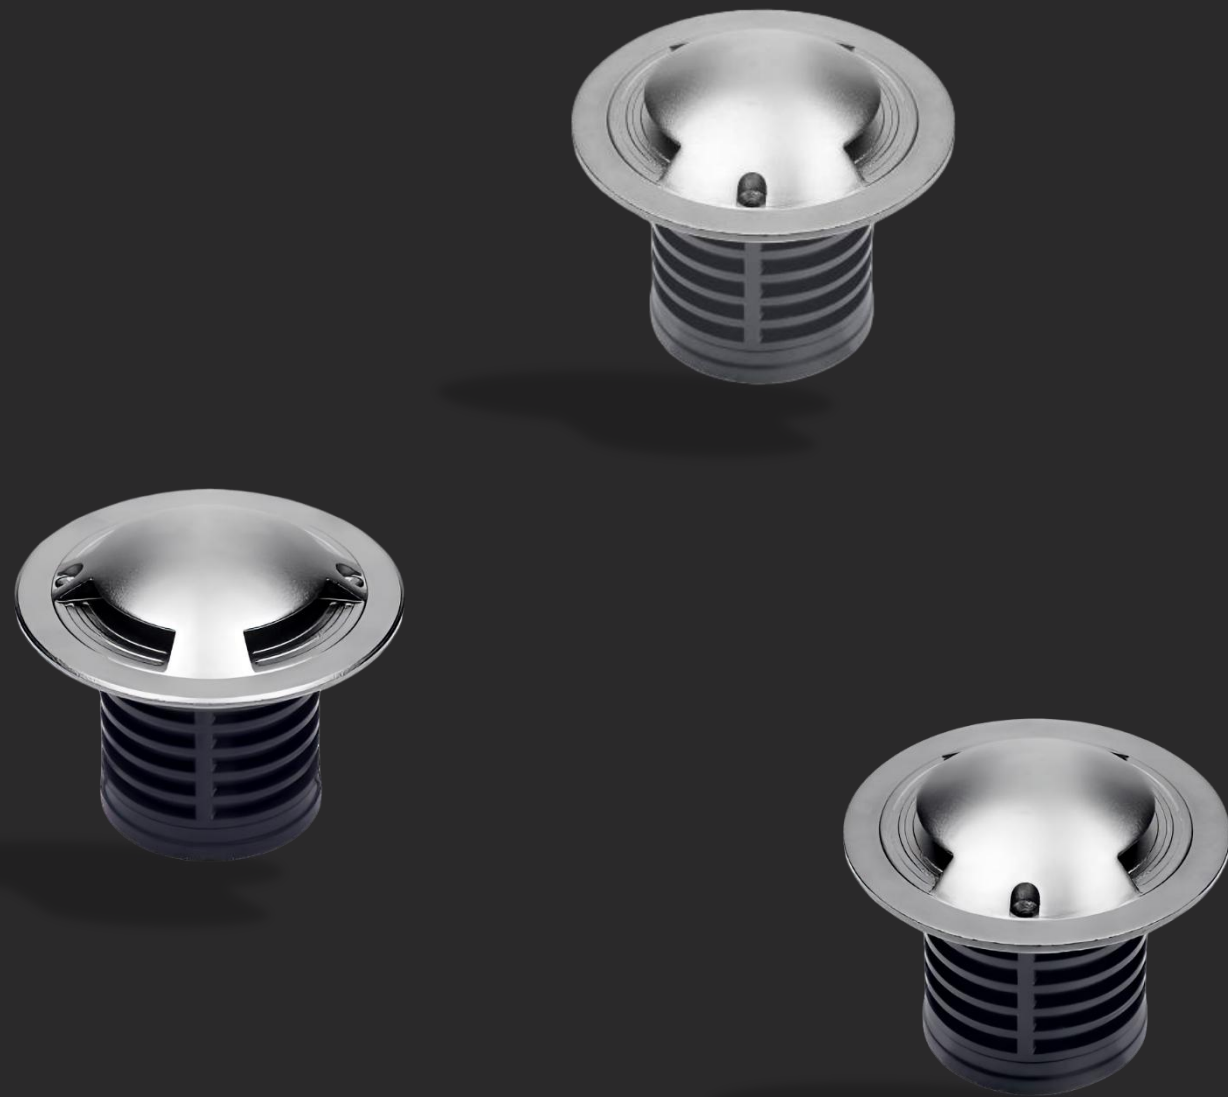

Product Description

- IP67 for outdoor lighting.
- One way, two ways, 4 ways lighting.
- Surface cover in S316 stainless steel, drive over, perfect for path and drive way lighting.
- Various size optional.
- RGBW 4in1 DMX512, Triac, PWM, 0-10V, DALI dimmable.
- Body in die-casting aluminum, durable and robust.
- Various light source optional: COB LED, high-power LED, SMD LED.
- 5 years warranty.
- CE, ROHS, UKCA certified.