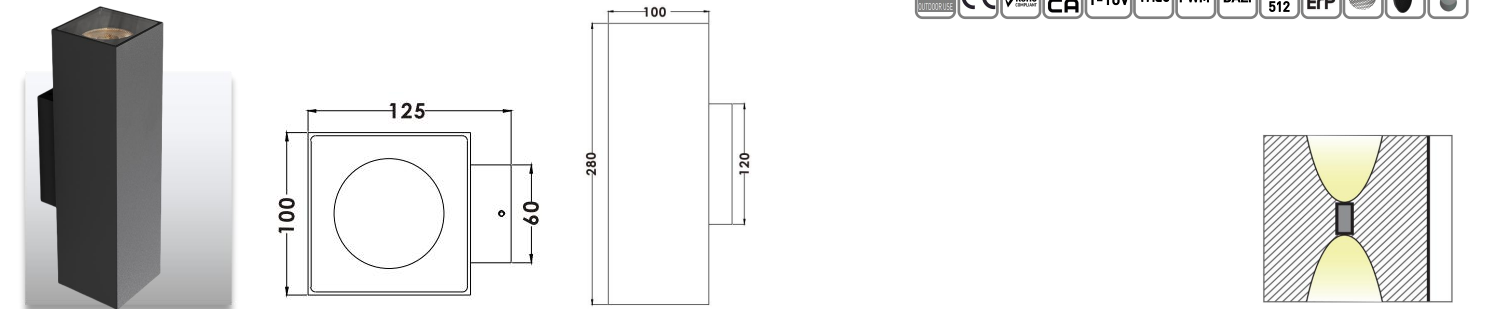

AL-1W Surface Mounted Wall Light

Product Code	Power	LED	Voltage	Beam Angle	Lumen	Color	IK	IP
AL-1WFB-S4	2*18W	CREE COB	12/24VDC 120-240VAC	10°/18°/22°/30°/60°	2*1788lm	Single	05	65