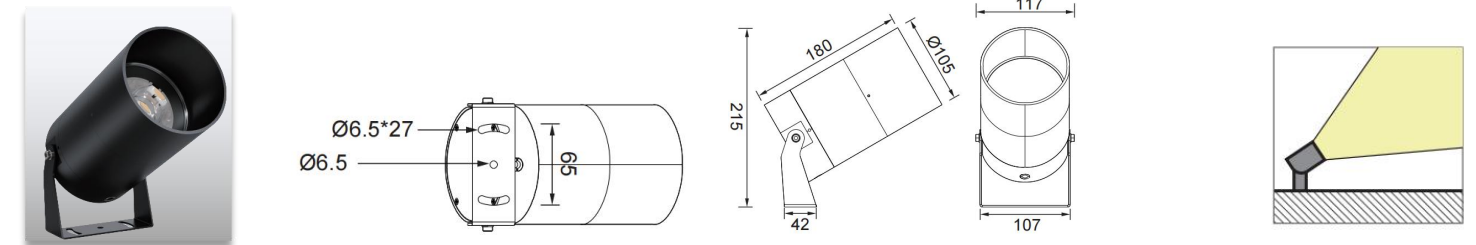

Product Code	Power	LED	Voltage	Beam Angle	Lumen	Color	IK	IP
AL-3K-RL105	1*23W	CREE COB	12/24VDC 120-240VAC	15°/24°/36°/55°	2000lm	Single	05	66