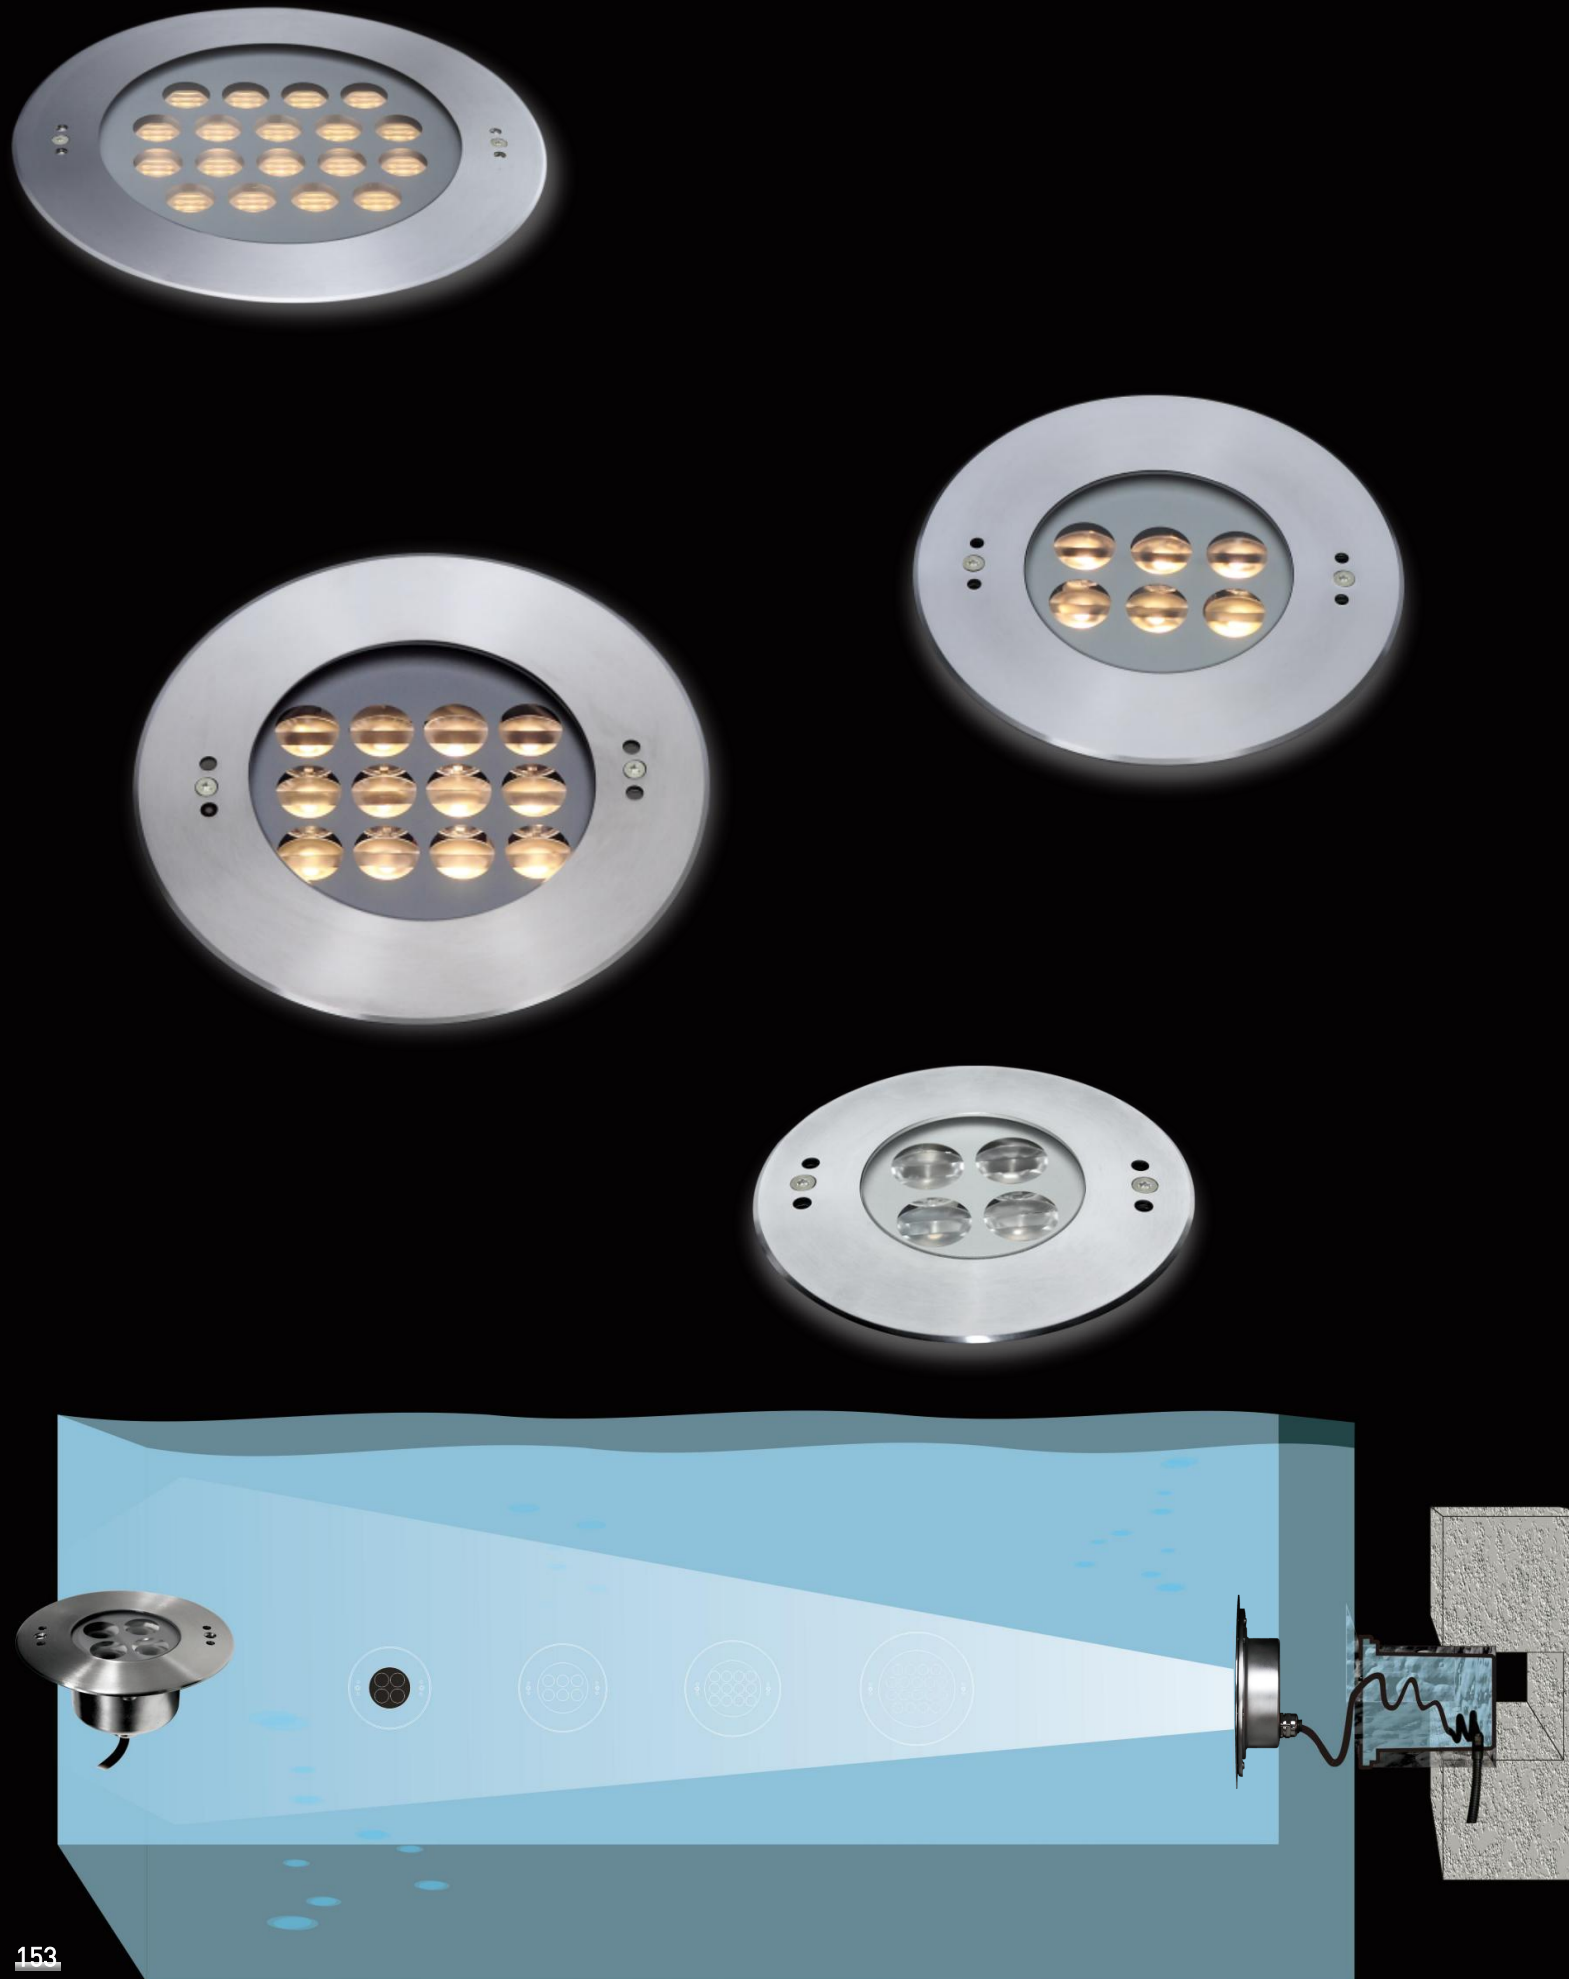

AL-B4 Recessed LED Underwater Light