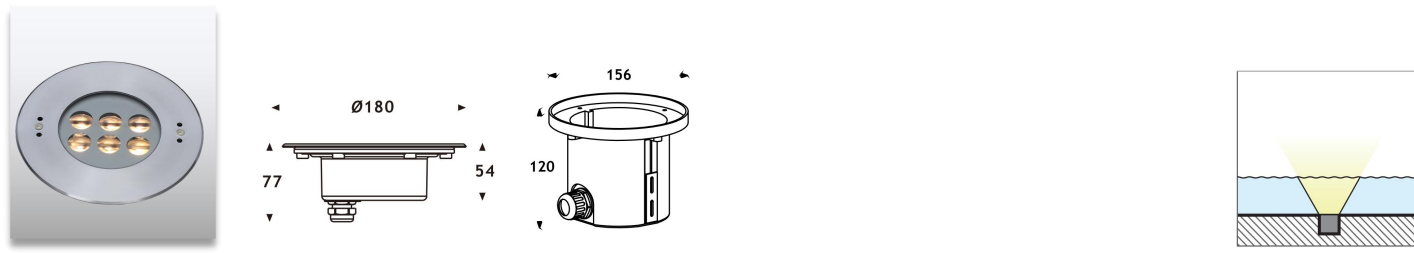

Product Code	Power	LED	Voltage	Beam Angle	Lumen	Color	IK	IP
AL-B4YA	1*12W	CREE COB	12/24VDC	15°/25°/36°/60°	1150lm	Single	08	68
	6*2W	CREE/OSRAM		15°/25°/36°/60°/100°	1008lm	Single		
	6*2W	CREE/OSRAM		Asymmetrical 25°/45°	1008lm	Single		
	6*3W	OSRAM		25°/40°/60°	490lm	RGB 3in1		
	6*3W	OSRAM		25°/40°/60°	680lm	RGBW 4in1