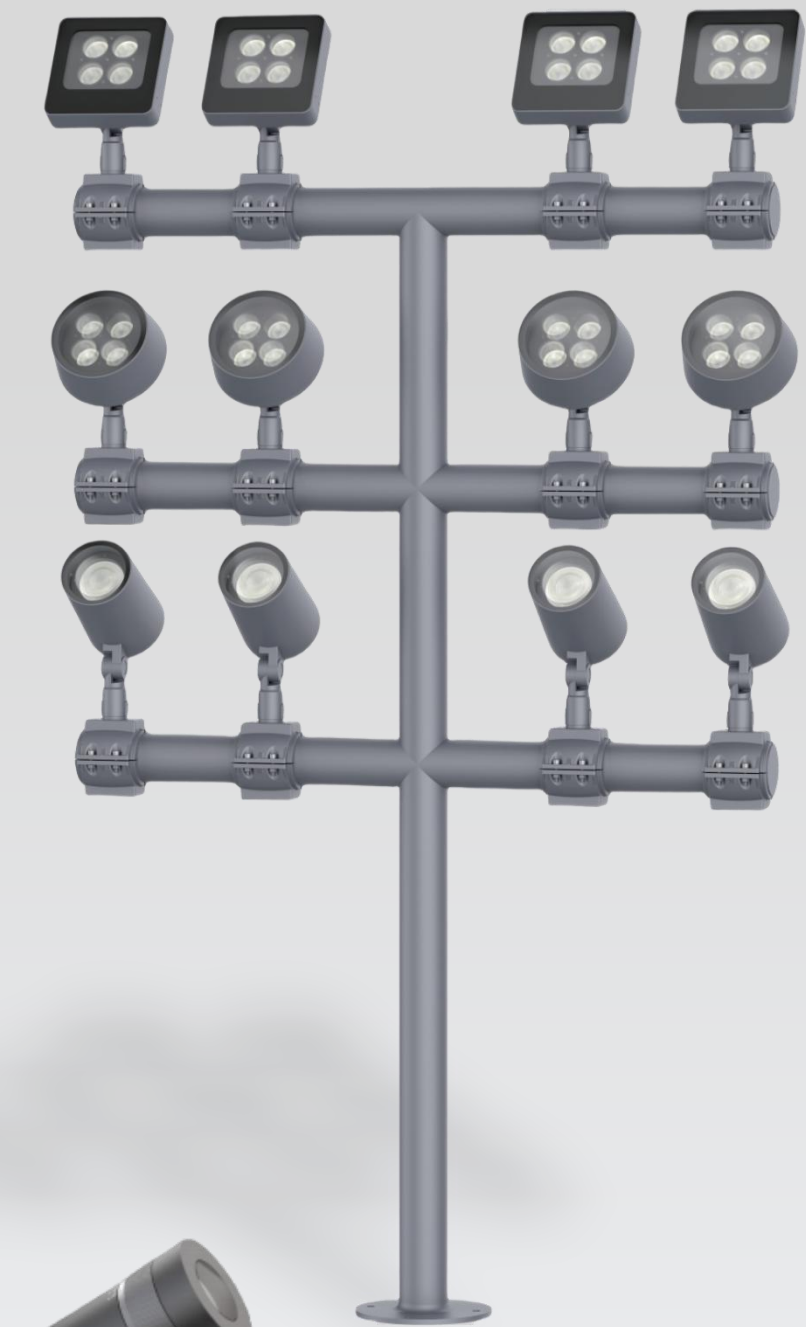

IP65 Wall Washer Light ..... 191-198

COB Strip Light ..... 199-208

Neon Flex Light ..... 209-214

Downlight ..... 215-222

High Bay Light ..... 223-226

Acoustic Light ..... 227-236

Linear Light ..... 237-250

LED Panel Light ..... 251-254

# AL-3VF Zoomable Landscape Spotlight

## Product Description

- Beam angle can be manually adjusted from 15° to 60°.
- IP66 for outdoor lighting applications.
- CREE COB LED light source, high lumen output.
- Four size with power from 6W to 40W.
- 2700K, 3000K, 4000K, 6000K, CRI 80+.
- Triac, 0-10V, PMW, DALI dimmable.
- Zoomable optical design.
- Body in die-casting aluminum housing with powder coating suitable for coastal applications.
- Grey, black, white, green and bespoke finishes.
- Various mounting options: ceiling, wall, ground, spike, tree, high mast.
- 5 years warranty.
- CE, ROHS, UKCA certified.